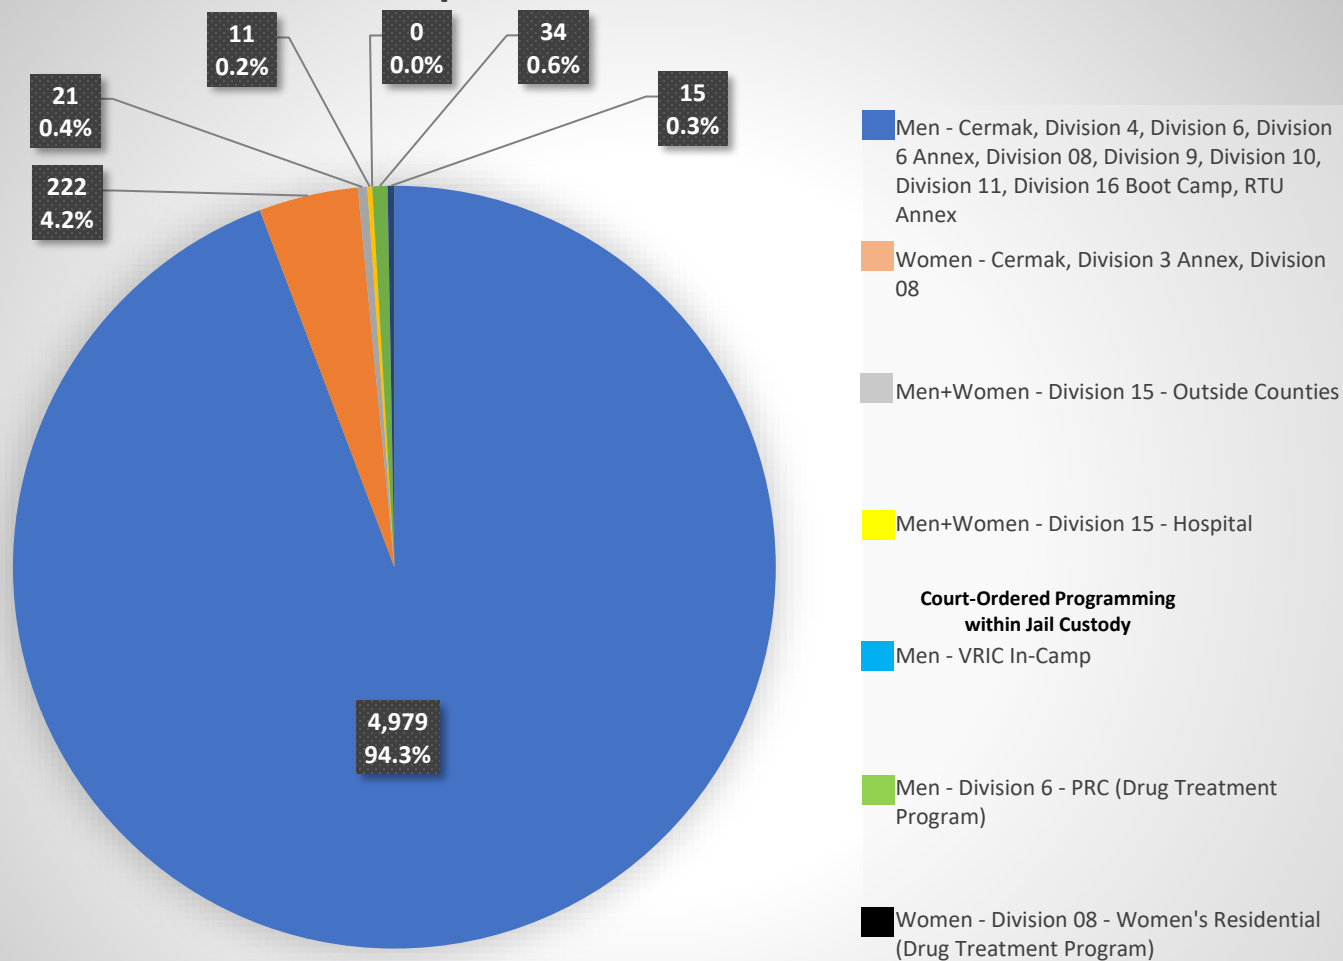

Sheriff's Daily Report

9/10/2020

Under the Custody of the Sheriff	
Total Male and Female	8,539
Jail Population	5,282
Community Corrections	3,257

Jail Population - Behind the Walls

Behind the Walls: Detainees that are physically housed under the Sheriff's custody 24 hours a day/7 days a week. This includes all populations listed on this chart - Divisional populations male & female, Outside Counties, Hospital, PRC, Women's Residential, & VRIC. Detainees in court-ordered treatment programs (PRC, Women's Residential, VRIC) are housed at CCDOC 24 hours a day/7 days week.

Sheriff's Daily Report

9/10/2020

CCSO Population Demographics

In Confinement

Community Corrections

Gender Distribution

Gender Distribution

Race Distribution

Race Distribution

Age Distribution

Age Distribution