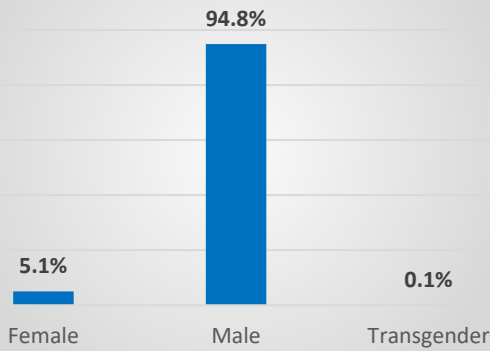

Sheriff's Daily Report

9/10/2020

Under the Custody of the Sheriff	
Total Male and Female	8,539
Jail Population	5,282
Community Corrections	3,257

Jail Population - Behind the Walls

Behind the Walls: Detainees that are physically housed under the Sheriff's custody 24 hours a day/7 days a week. This includes all populations listed on this chart - Divisional populations male & female, Outside Counties, Hospital, PRC, Women's Residential, & VRIC. Detainees in court-ordered treatment programs (PRC, Women's Residential, VRIC) are housed at CCDOC 24 hours a day/7 days week.

Sheriff's Daily Report

9/10/2020

CCSO Population Demographics

In Confinement

Community Corrections

Gender Distribution

Gender Distribution

Race Distribution

Race Distribution

Age Distribution

Age Distribution