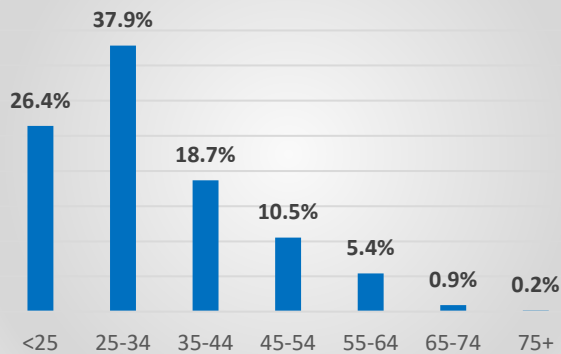

Sheriff's Daily Report

9/10/2020

Under the Custody of the Sheriff	
Total Male and Female	8,539
Jail Population	5,282
Community Corrections	3,257

Jail Population - Behind the Walls

Behind the Walls: Detainees that are physically housed under the Sheriff's custody 24 hours a day/7 days a week. This includes all populations listed on this chart - Divisional populations male & female, Outside Counties, Hospital, PRC, Women's Residential, & VRIC. Detainees in court-ordered treatment programs (PRC, Women's Residential, VRIC) are housed at CCDOC 24 hours a day/7 days week.

Sheriff's Daily Report

9/10/2020

CCSO Population Demographics

In Confinement

Community Corrections

Gender Distribution

Gender Distribution

Race Distribution

Race Distribution

Age Distribution

Age Distribution