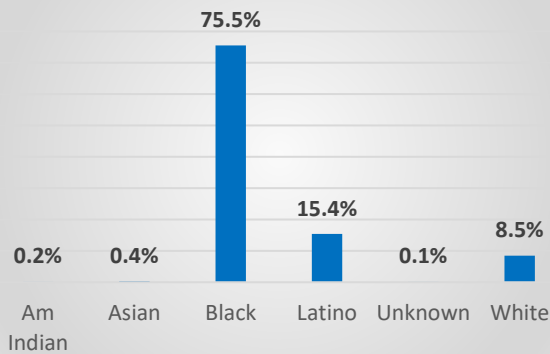

Sheriff's Daily Report

9/10/2020

Under the Custody of the Sheriff	
Total Male and Female	8,539
Jail Population	5,282
Community Corrections	3,257

Jail Population - Behind the Walls

Behind the Walls: Detainees that are physically housed under the Sheriff's custody 24 hours a day/7 days a week. This includes all populations listed on this chart - Divisional populations male & female, Outside Counties, Hospital, PRC, Women's Residential, & VRIC. Detainees in court-ordered treatment programs (PRC, Women's Residential, VRIC) are housed at CCDOC 24 hours a day/7 days week.

Sheriff's Daily Report

9/10/2020

CCSO Population Demographics

In Confinement

Community Corrections

Gender Distribution

Gender Distribution

Race Distribution

Race Distribution

Age Distribution

Age Distribution