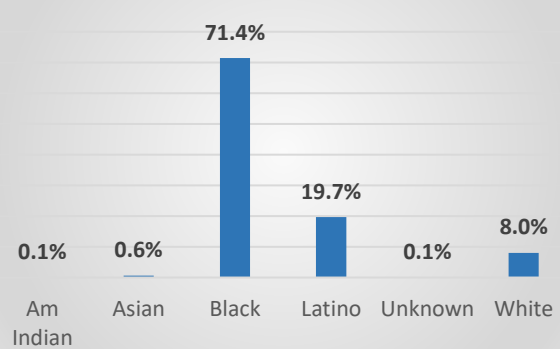

Sheriff's Daily Report

9/10/2020

Under the Custody of the Sheriff	
Total Male and Female	8,539
Jail Population	5,282
Community Corrections	3,257

Jail Population - Behind the Walls

Behind the Walls: Detainees that are physically housed under the Sheriff's custody 24 hours a day/7 days a week. This includes all populations listed on this chart - Divisional populations male & female, Outside Counties, Hospital, PRC, Women's Residential, & VRIC. Detainees in court-ordered treatment programs (PRC, Women's Residential, VRIC) are housed at CCDOC 24 hours a day/7 days week.

Sheriff's Daily Report

9/10/2020

CCSO Population Demographics

In Confinement

Community Corrections

Gender Distribution

Gender Distribution

Race Distribution

Race Distribution

Age Distribution

Age Distribution