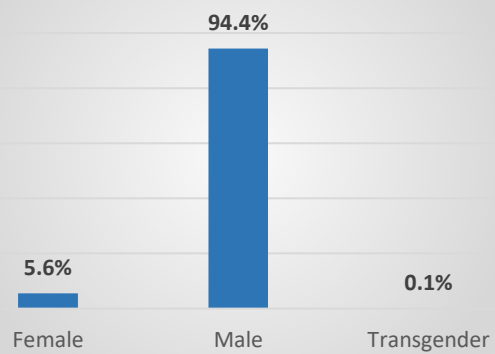

Sheriff's Daily Report

9/10/2020

Under the Custody of the Sheriff	
Total Male and Female	8,539
Jail Population	5,282
Community Corrections	3,257

Jail Population - Behind the Walls

Behind the Walls: Detainees that are physically housed under the Sheriff's custody 24 hours a day/7 days a week. This includes all populations listed on this chart - Divisional populations male & female, Outside Counties, Hospital, PRC, Women's Residential, & VRIC. Detainees in court-ordered treatment programs (PRC, Women's Residential, VRIC) are housed at CCDOC 24 hours a day/7 days week.

Sheriff's Daily Report

9/10/2020

CCSO Population Demographics

In Confinement

Community Corrections

Gender Distribution

Gender Distribution

Race Distribution

Race Distribution

Age Distribution

Age Distribution