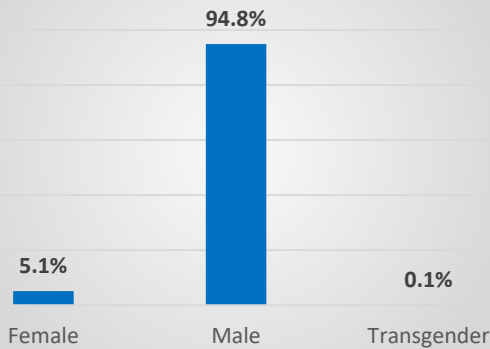

Sheriff's Daily Report

9/9/2020

CCSO Population Demographics

In Confinement

Gender Distribution