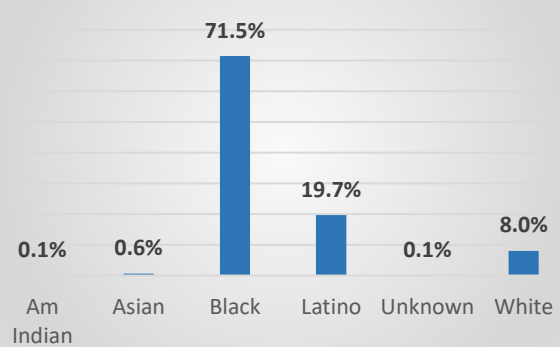

Sheriff's Daily Report

9/9/2020

Under the Custody of the Sheriff	
Total Male and Female	8,576
Jail Population	5,306
Community Corrections	3,270

Jail Population - Behind the Walls

Behind the Walls: Detainees that are physically housed under the Sheriff's custody 24 hours a day/7 days a week. This includes all populations listed on this chart - Divisional populations male & female, Outside Counties, Hospital, PRC, Women's Residential, & VRIC. Detainees in court-ordered treatment programs (PRC, Women's Residential, VRIC) are housed at CCDOC 24 hours a day/7 days week.

Sheriff's Daily Report

9/9/2020

CCSO Population Demographics

In Confinement

Gender Distribution

Race Distribution

Age Distribution

Community Corrections

Gender Distribution

Race Distribution

Age Distribution