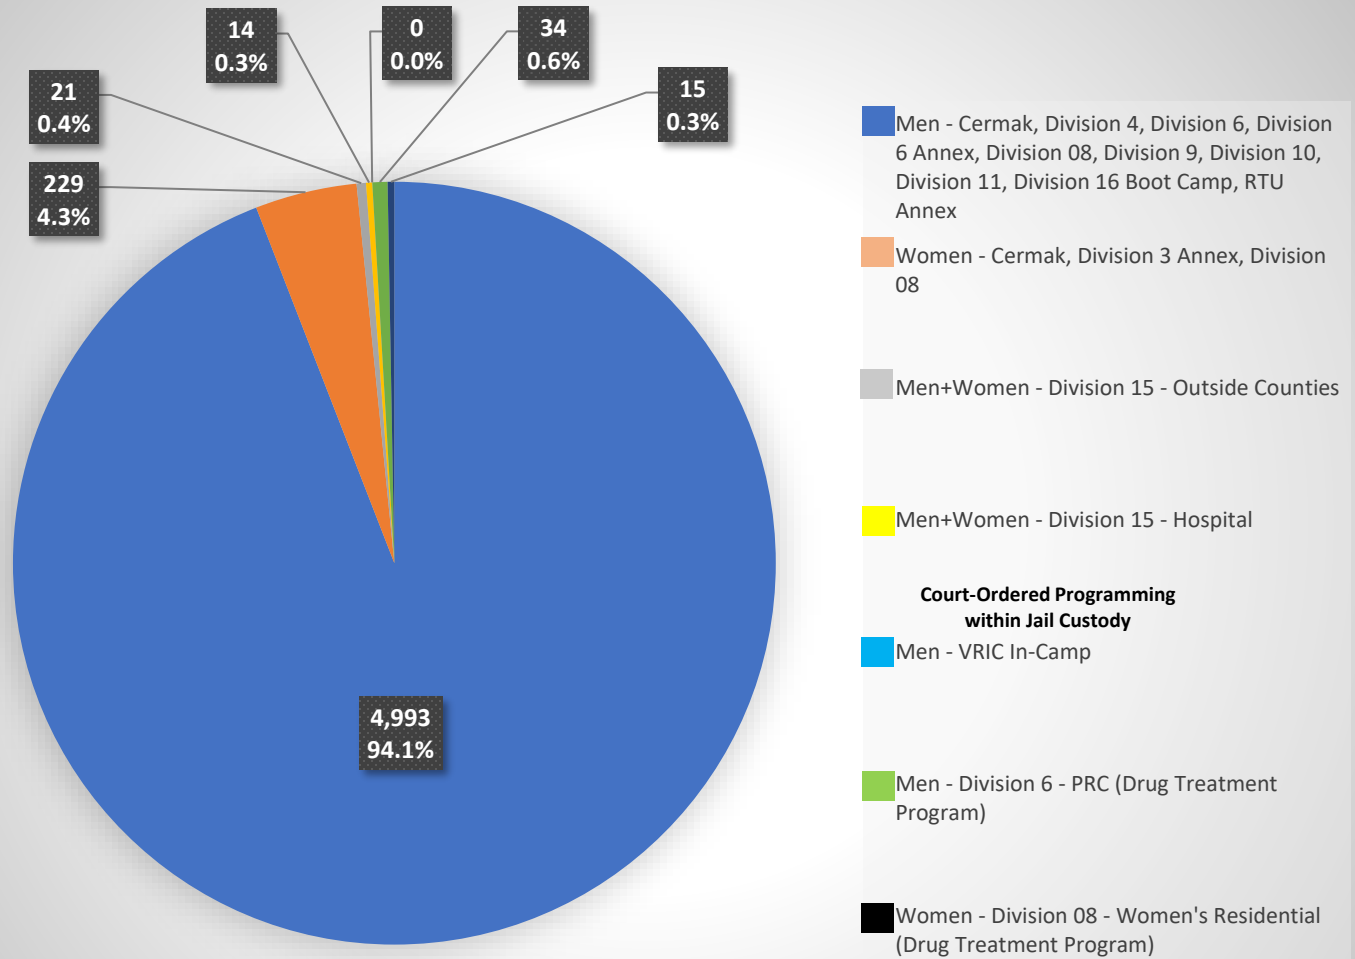

Sheriff's Daily Report

9/9/2020

Under the Custody of the Sheriff	
Total Male and Female	8,576
Jail Population	5,306
Community Corrections	3,270

Jail Population - Behind the Walls

Behind the Walls: Detainees that are physically housed under the Sheriff's custody 24 hours a day/7 days a week. This includes all populations listed on this chart - Divisional populations male & female, Outside Counties, Hospital, PRC, Women's Residential, & VRIC. Detainees in court-ordered treatment programs (PRC, Women's Residential, VRIC) are housed at CCDOC 24 hours a day/7 days week.

Sheriff's Daily Report

9/9/2020

CCSO Population Demographics

In Confinement

Gender Distribution

Race Distribution

Age Distribution

Community Corrections

Gender Distribution

Race Distribution

Age Distribution