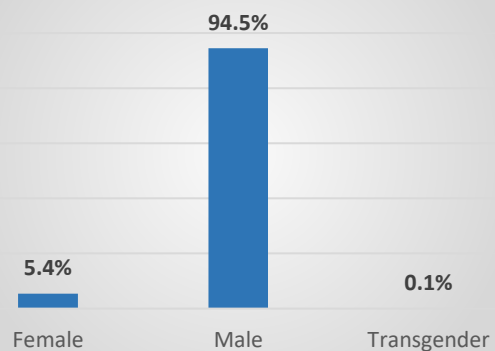

Sheriff's Daily Report

9/9/2020

Under the Custody of the Sheriff	
Total Male and Female	8,576
Jail Population	5,306
Community Corrections	3,270

Jail Population - Behind the Walls

Behind the Walls: Detainees that are physically housed under the Sheriff's custody 24 hours a day/7 days a week. This includes all populations listed on this chart - Divisional populations male & female, Outside Counties, Hospital, PRC, Women's Residential, & VRIC. Detainees in court-ordered treatment programs (PRC, Women's Residential, VRIC) are housed at CCDOC 24 hours a day/7 days week.

Sheriff's Daily Report

9/9/2020

CCSO Population Demographics

In Confinement

Gender Distribution

Race Distribution

Age Distribution

Community Corrections

Gender Distribution

Race Distribution

Age Distribution