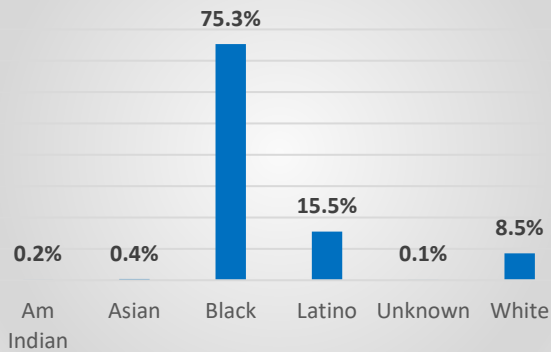

Sheriff's Daily Report

9/9/2020

Under the Custody of the Sheriff	
Total Male and Female	8,576
Jail Population	5,306
Community Corrections	3,270

Jail Population - Behind the Walls

Behind the Walls: Detainees that are physically housed under the Sheriff's custody 24 hours a day/7 days a week. This includes all populations listed on this chart - Divisional populations male & female, Outside Counties, Hospital, PRC, Women's Residential, & VRIC. Detainees in court-ordered treatment programs (PRC, Women's Residential, VRIC) are housed at CCDOC 24 hours a day/7 days week.

Sheriff's Daily Report

9/9/2020

CCSO Population Demographics

In Confinement

Gender Distribution

Race Distribution

Age Distribution

Community Corrections

Gender Distribution

Race Distribution

Age Distribution