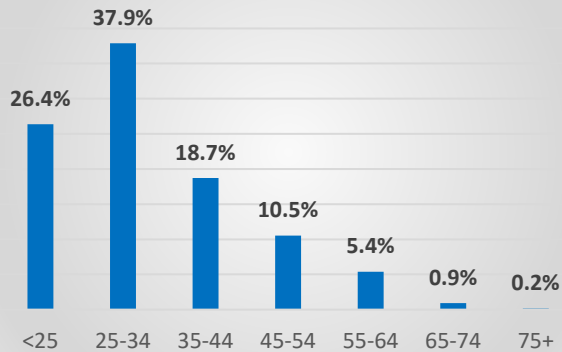

Sheriff's Daily Report

9/9/2020

Under the Custody of the Sheriff	
Total Male and Female	8,576
Jail Population	5,306
Community Corrections	3,270

Jail Population - Behind the Walls

Behind the Walls: Detainees that are physically housed under the Sheriff's custody 24 hours a day/7 days a week. This includes all populations listed on this chart - Divisional populations male & female, Outside Counties, Hospital, PRC, Women's Residential, & VRIC. Detainees in court-ordered treatment programs (PRC, Women's Residential, VRIC) are housed at CCDOC 24 hours a day/7 days week.

Sheriff's Daily Report

9/9/2020

CCSO Population Demographics

In Confinement

Gender Distribution

Race Distribution

Age Distribution

Community Corrections

Gender Distribution

Race Distribution

Age Distribution