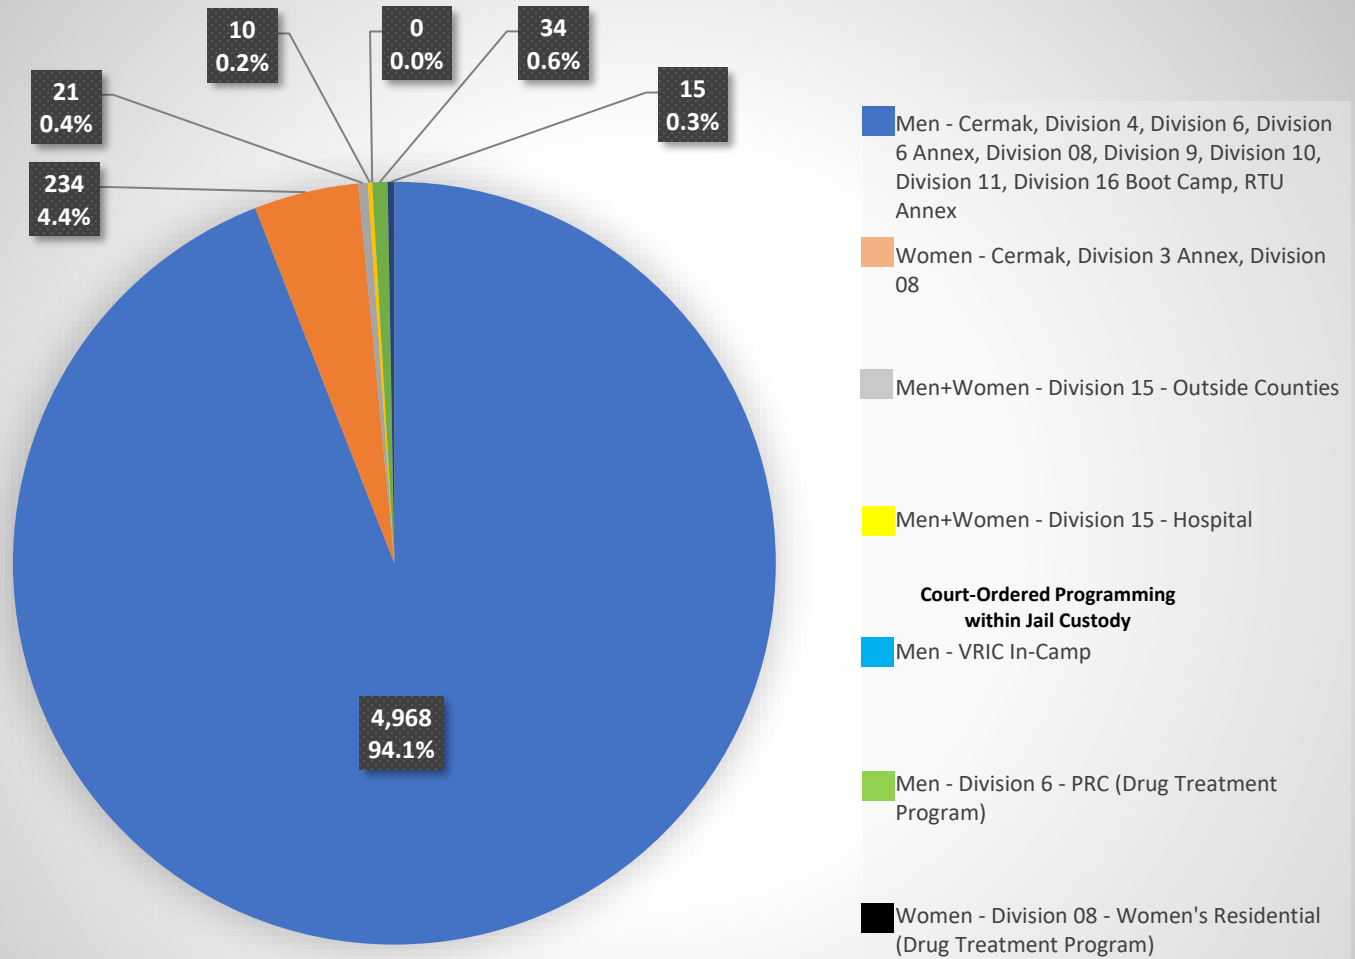

# Sheriff's Daily Report

9/7/2020

Under the Custody of the Sheriff	
<b>Total Male and Female</b>	<b>8,558</b>
Jail Population	5,282
Community Corrections	3,276

## Jail Population - Behind the Walls

Behind the Walls: Detainees that are physically housed under the Sheriff's custody 24 hours a day/7 days a week. This includes all populations listed on this chart - Divisional populations male & female, Outside Counties, Hospital, PRC, Women's Residential, & VRIC. Detainees in court-ordered treatment programs (PRC, Women's Residential, VRIC) are housed at CCDOC 24 hours a day/7 days week.

#### Race Distribution

#### Age Distribution