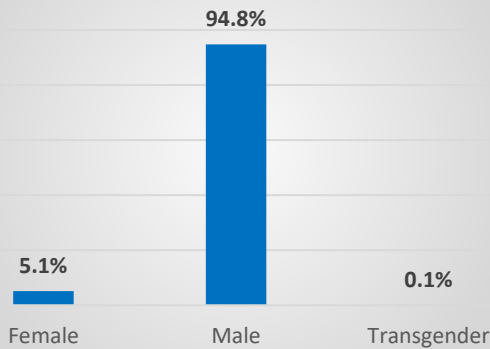

Sheriff's Daily Report

9/7/2020

CCSO Population Demographics

In Confinement

Gender Distribution