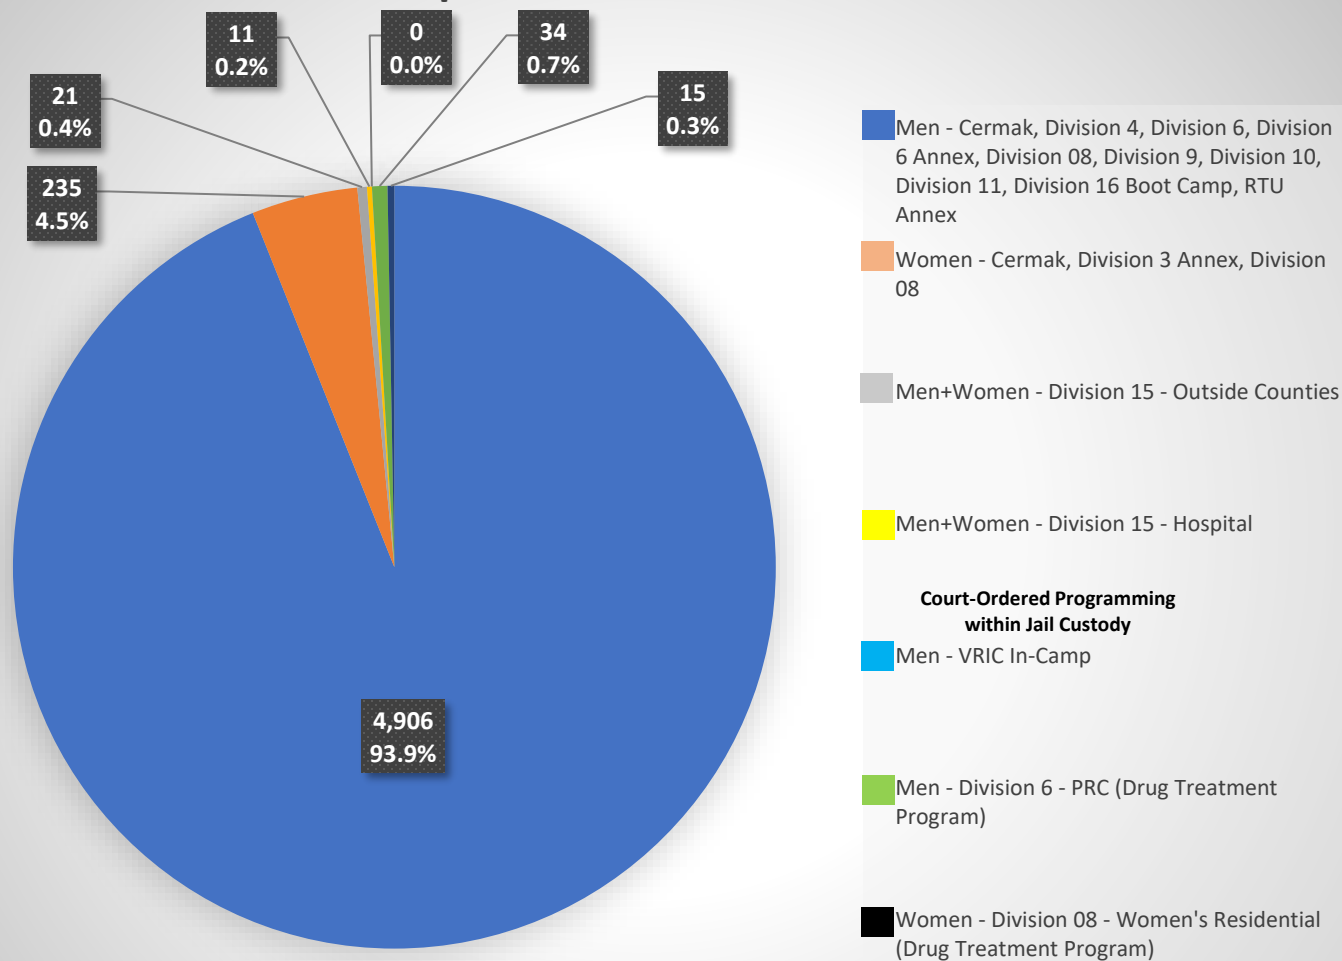

# Sheriff's Daily Report

9/6/2020

Under the Custody of the Sheriff	
<b>Total Male and Female</b>	<b>8,487</b>
Jail Population	5,222
Community Corrections	3,265

## Jail Population - Behind the Walls

Behind the Walls: Detainees that are physically housed under the Sheriff's custody 24 hours a day/7 days a week. This includes all populations listed on this chart - Divisional populations male & female, Outside Counties, Hospital, PRC, Women's Residential, & VRIC. Detainees in court-ordered treatment programs (PRC, Women's Residential, VRIC) are housed at CCDOC 24 hours a day/7 days week.

#### Race Distribution

#### Age Distribution