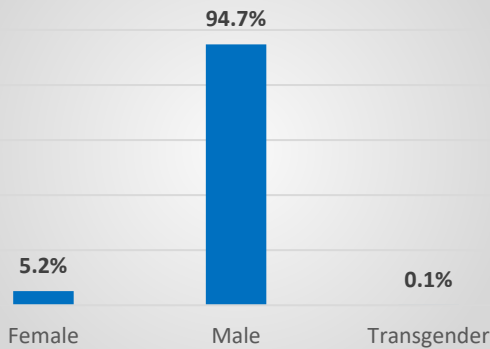

Sheriff's Daily Report

9/6/2020

CCSO Population Demographics

In Confinement

Gender Distribution