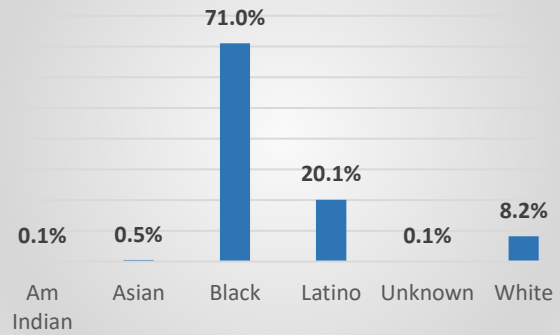

Sheriff's Daily Report

9/1/2020

Under the Custody of the Sheriff	
Total Male and Female	8,473
Jail Population	5,214
Community Corrections	3,259

Jail Population - Behind the Walls

Behind the Walls: Detainees that are physically housed under the Sheriff's custody 24 hours a day/7 days a week. This includes all populations listed on this chart - Divisional populations male & female, Outside Counties, Hospital, PRC, Women's Residential, & VRIC. Detainees in court-ordered treatment programs (PRC, Women's Residential, VRIC) are housed at CCDOC 24 hours a day/7 days week.

Sheriff's Daily Report

9/1/2020

CCSO Population Demographics

In Confinement

Gender Distribution

Race Distribution

Age Distribution

Community Corrections

Gender Distribution

Race Distribution

Age Distribution