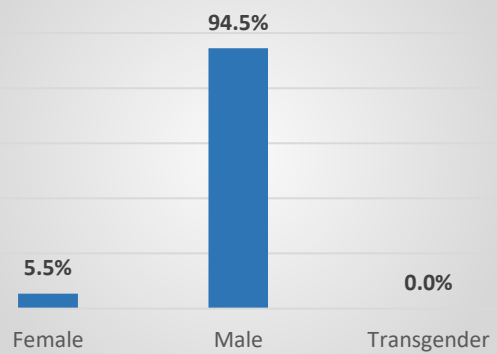

Sheriff's Daily Report

9/1/2020

Under the Custody of the Sheriff	
Total Male and Female	8,473
Jail Population	5,214
Community Corrections	3,259

Jail Population - Behind the Walls

Behind the Walls: Detainees that are physically housed under the Sheriff's custody 24 hours a day/7 days a week. This includes all populations listed on this chart - Divisional populations male & female, Outside Counties, Hospital, PRC, Women's Residential, & VRIC. Detainees in court-ordered treatment programs (PRC, Women's Residential, VRIC) are housed at CCDOC 24 hours a day/7 days week.

Sheriff's Daily Report

9/1/2020

CCSO Population Demographics

In Confinement

Gender Distribution

Race Distribution

Age Distribution

Community Corrections

Gender Distribution

Race Distribution

Age Distribution