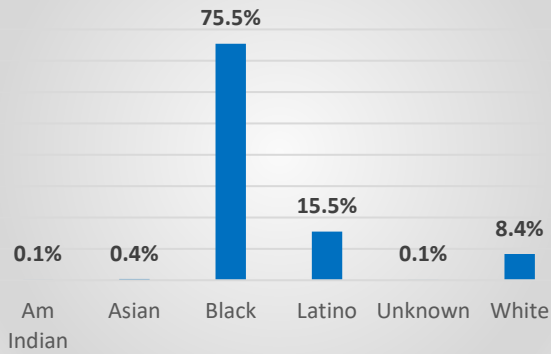

Sheriff's Daily Report

9/1/2020

Under the Custody of the Sheriff	
Total Male and Female	8,473
Jail Population	5,214
Community Corrections	3,259

Jail Population - Behind the Walls

Behind the Walls: Detainees that are physically housed under the Sheriff's custody 24 hours a day/7 days a week. This includes all populations listed on this chart - Divisional populations male & female, Outside Counties, Hospital, PRC, Women's Residential, & VRIC. Detainees in court-ordered treatment programs (PRC, Women's Residential, VRIC) are housed at CCDOC 24 hours a day/7 days week.

Sheriff's Daily Report

9/1/2020

CCSO Population Demographics

In Confinement

Gender Distribution

Race Distribution

Age Distribution

Community Corrections

Gender Distribution

Race Distribution

Age Distribution