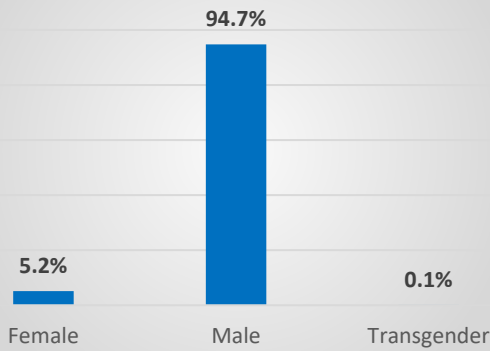

Sheriff's Daily Report

9/1/2020

CCSO Population Demographics

In Confinement

Gender Distribution