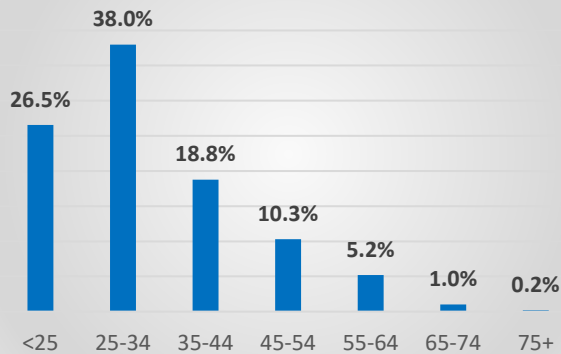

Sheriff's Daily Report

9/1/2020

Under the Custody of the Sheriff	
Total Male and Female	8,473
Jail Population	5,214
Community Corrections	3,259

Jail Population - Behind the Walls

Behind the Walls: Detainees that are physically housed under the Sheriff's custody 24 hours a day/7 days a week. This includes all populations listed on this chart - Divisional populations male & female, Outside Counties, Hospital, PRC, Women's Residential, & VRIC. Detainees in court-ordered treatment programs (PRC, Women's Residential, VRIC) are housed at CCDOC 24 hours a day/7 days week.

Sheriff's Daily Report

9/1/2020

CCSO Population Demographics

In Confinement

Gender Distribution

Race Distribution

Age Distribution

Community Corrections

Gender Distribution

Race Distribution

Age Distribution