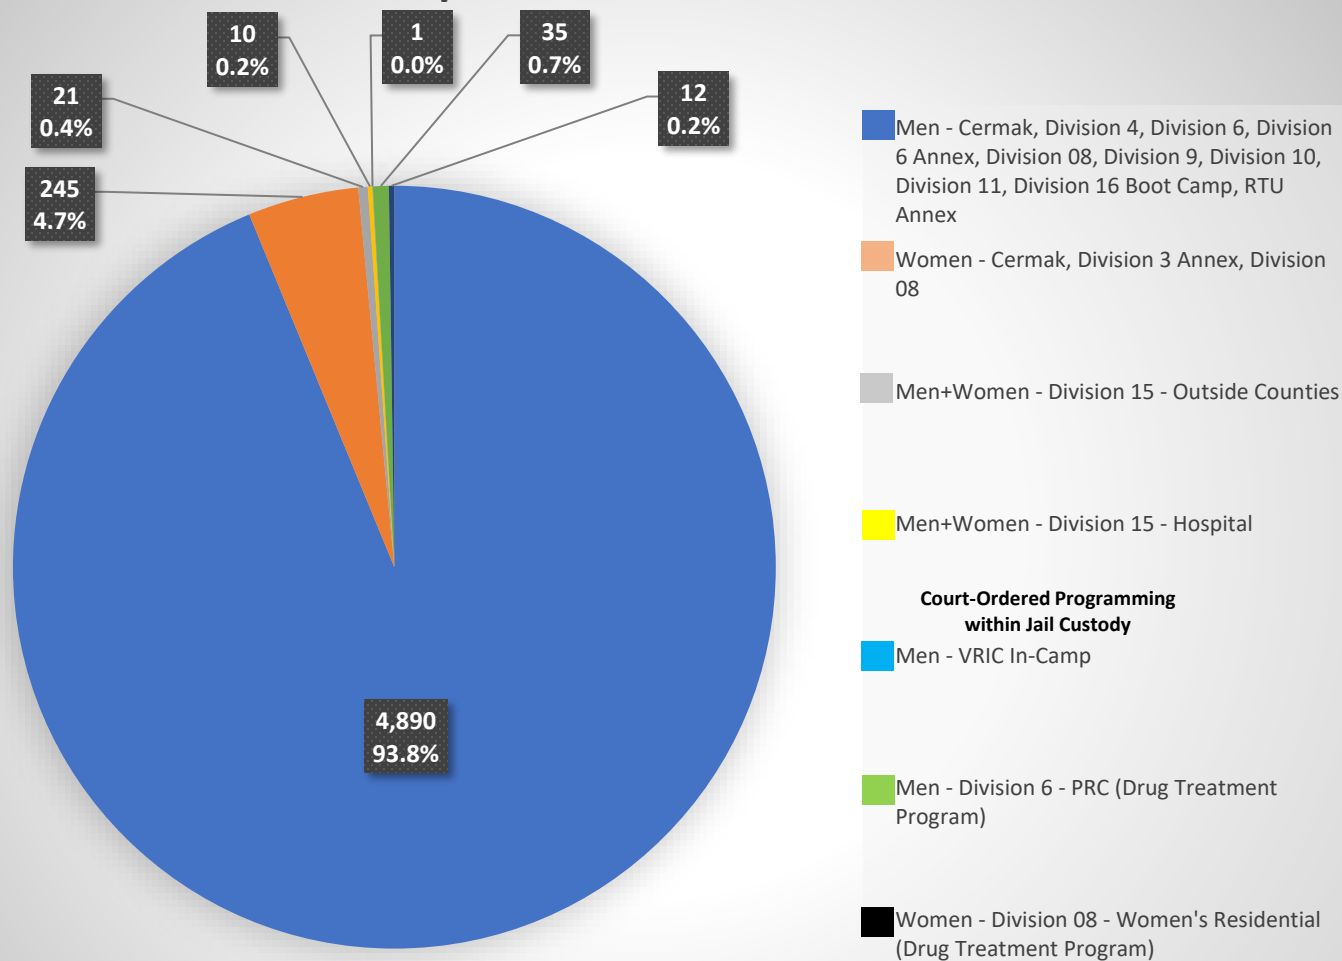

Sheriff's Daily Report

9/1/2020

Under the Custody of the Sheriff	
Total Male and Female	8,473
Jail Population	5,214
Community Corrections	3,259

Jail Population - Behind the Walls

Behind the Walls: Detainees that are physically housed under the Sheriff's custody 24 hours a day/7 days a week. This includes all populations listed on this chart - Divisional populations male & female, Outside Counties, Hospital, PRC, Women's Residential, & VRIC. Detainees in court-ordered treatment programs (PRC, Women's Residential, VRIC) are housed at CCDOC 24 hours a day/7 days week.

Sheriff's Daily Report

9/1/2020

CCSO Population Demographics

In Confinement

Gender Distribution

Race Distribution

Age Distribution

Community Corrections

Gender Distribution

Race Distribution

Age Distribution