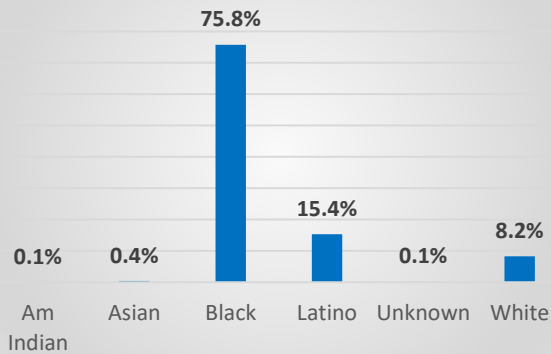

Sheriff's Daily Report

8/17/2020

CCSO Population Demographics

In Confinement

Gender Distribution

Race Distribution

Age Distribution

Community Corrections

Gender Distribution

Race Distribution

Age Distribution