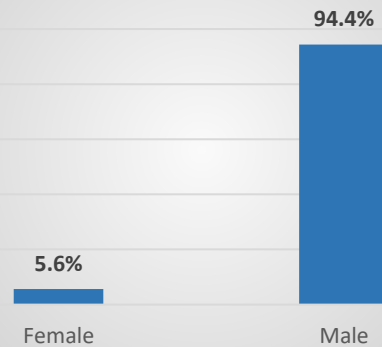

Behind the Walls: Detainees that are physically housed under the Sheriff's custody 24 hours a day/7 days a week. This includes all populations listed on this chart - Divisional populations male & female, Outside Counties, Hospital, PRC, Women's Residential, & VRIC. Detainees in court-ordered treatment programs (PRC, Women's Residential, VRIC) are housed at CCDOC 24 hours a day/7 days week.

Sheriff's Daily Report

8/17/2020

CCSO Population Demographics

In Confinement

Gender Distribution

Race Distribution

Age Distribution

Community Corrections

Gender Distribution

Race Distribution

Age Distribution