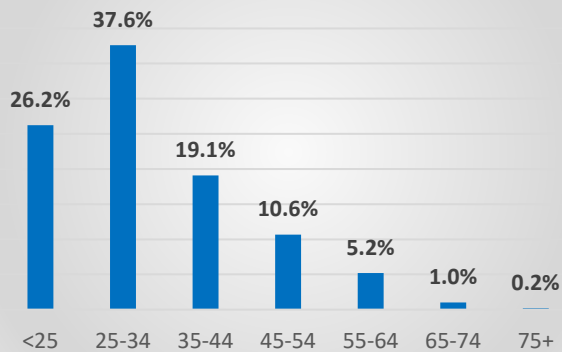

Behind the Walls: Detainees that are physically housed under the Sheriff's custody 24 hours a day/7 days a week. This includes all populations listed on this chart - Divisional populations male & female, Outside Counties, Hospital, PRC, Women's Residential, & VRIC. Detainees in court-ordered treatment programs (PRC, Women's Residential, VRIC) are housed at CCDOC 24 hours a day/7 days week.

Sheriff's Daily Report

8/17/2020

CCSO Population Demographics

In Confinement

Gender Distribution

Race Distribution

Age Distribution

Community Corrections

Gender Distribution

Race Distribution

Age Distribution