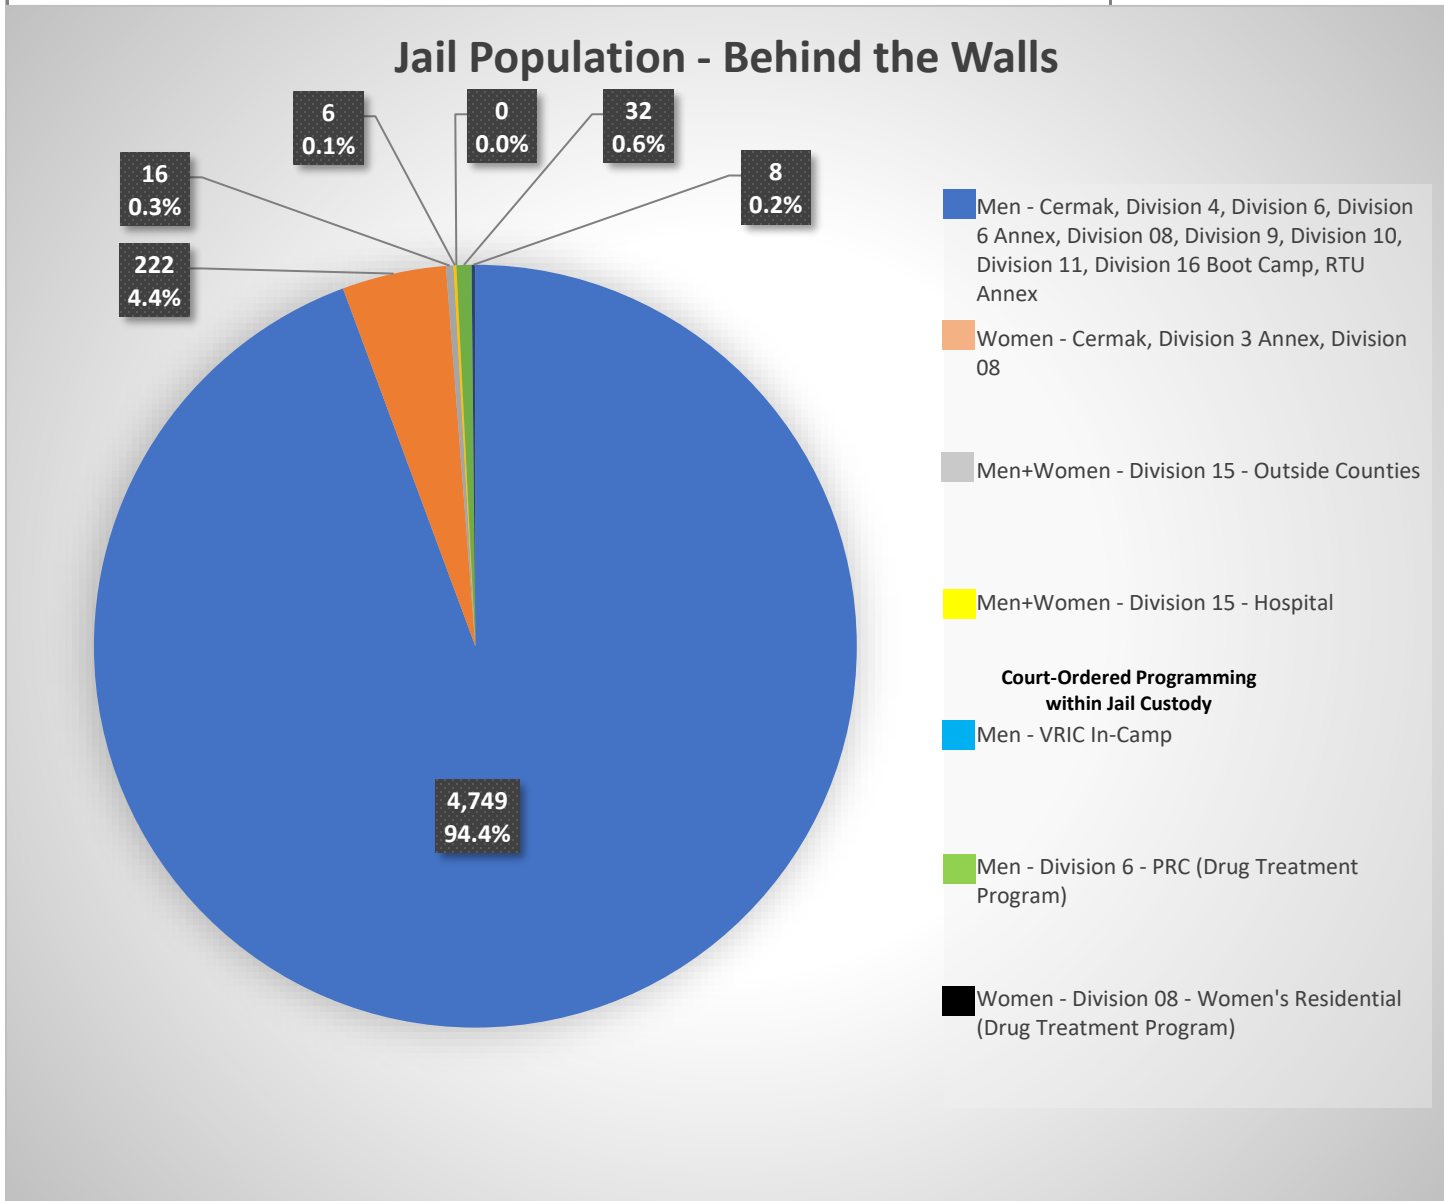

Sheriff's Daily Report

8/17/2020

| Under the Custody of the Sheriff | |
|----------------------------------|--------------|
| Total Male and Female | 8,347 |
| Jail Population | 5,033 |
| Community Corrections | 3,314 |

Behind the Walls: Detainees that are physically housed under the Sheriff's custody 24 hours a day/7 days a week. This includes all populations listed on this chart - Divisional populations male & female, Outside Counties, Hospital, PRC, Women's Residential, & VRIC. Detainees in court-ordered treatment programs (PRC, Women's Residential, VRIC) are housed at CCDOC 24 hours a day/7 days week.

Sheriff's Daily Report

8/17/2020

CCSO Population Demographics

In Confinement

Gender Distribution

Race Distribution

Age Distribution

Community Corrections

Gender Distribution

Race Distribution

Age Distribution