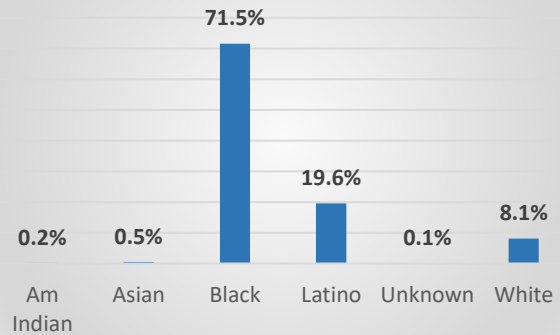

Sheriff's Daily Report

8/17/2020

CCSO Population Demographics

In Confinement

Gender Distribution

Race Distribution

Age Distribution

Community Corrections

Gender Distribution

Race Distribution

Age Distribution