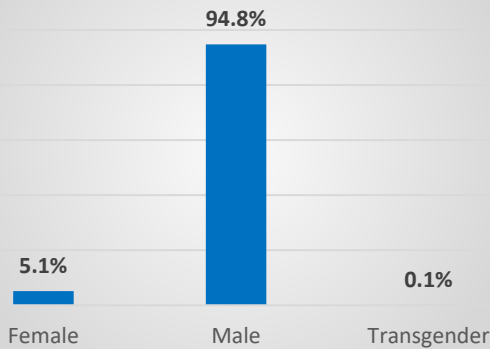

Sheriff's Daily Report

8/17/2020

CCSO Population Demographics

In Confinement

Gender Distribution