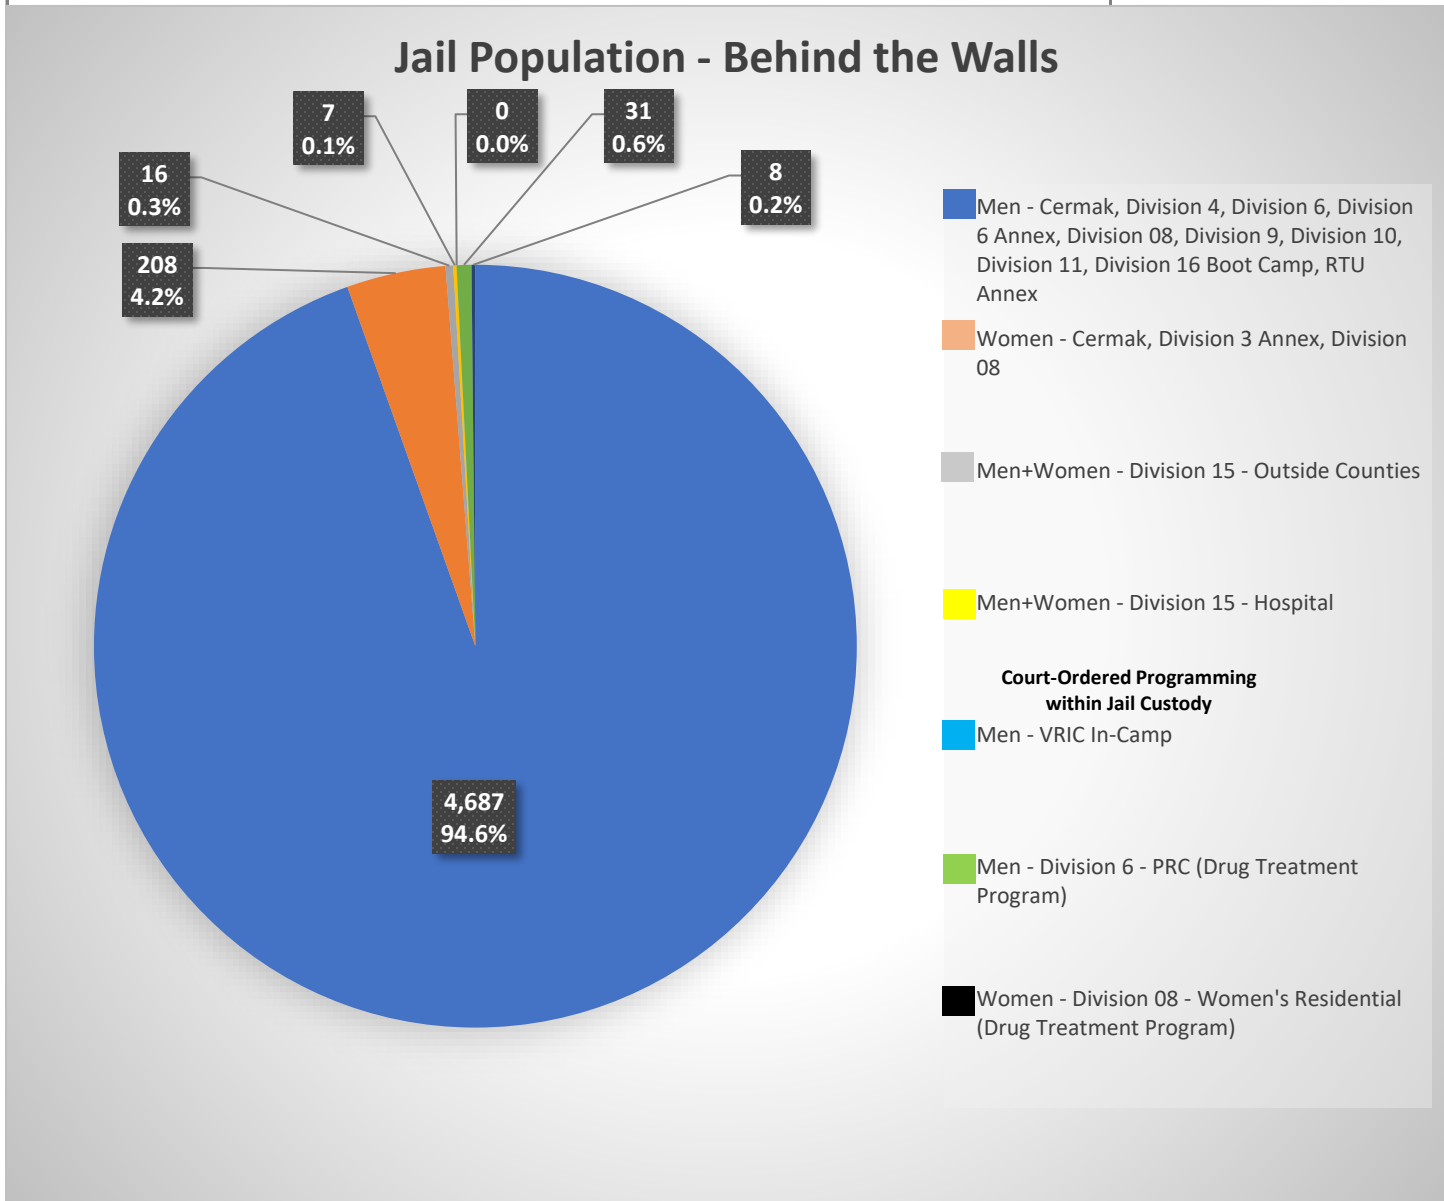

Sheriff's Daily Report

8/15/2020

Under the Custody of the Sheriff	
Total Male and Female	8,254
Jail Population	4,957
Community Corrections	3,297

Behind the Walls: Detainees that are physically housed under the Sheriff's custody 24 hours a day/7 days a week. This includes all populations listed on this chart - Divisional populations male & female, Outside Counties, Hospital, PRC, Women's Residential, & VRIC. Detainees in court-ordered treatment programs (PRC, Women's Residential, VRIC) are housed at CCDOC 24 hours a day/7 days week.

Sheriff's Daily Report

8/15/2020

CCSO Population Demographics

In Confinement

Community Corrections

Gender Distribution

Gender Distribution

Race Distribution

Race Distribution

Age Distribution

Age Distribution