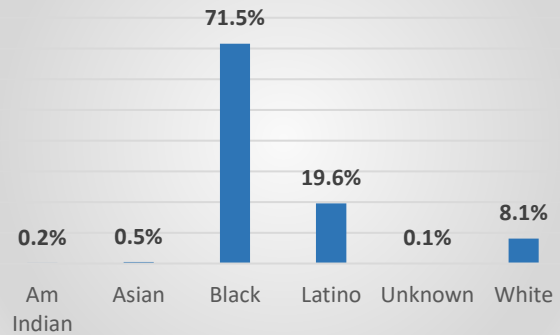

Sheriff's Daily Report

8/15/2020

Under the Custody of the Sheriff	
Total Male and Female	8,254
Jail Population	4,957
Community Corrections	3,297

Behind the Walls: Detainees that are physically housed under the Sheriff's custody 24 hours a day/7 days a week. This includes all populations listed on this chart - Divisional populations male & female, Outside Counties, Hospital, PRC, Women's Residential, & VRIC. Detainees in court-ordered treatment programs (PRC, Women's Residential, VRIC) are housed at CCDOC 24 hours a day/7 days week.

Sheriff's Daily Report

8/15/2020

CCSO Population Demographics

In Confinement

Community Corrections

Gender Distribution

Gender Distribution

Race Distribution

Race Distribution

Age Distribution

Age Distribution