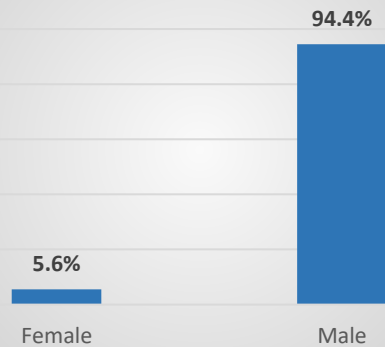

Sheriff's Daily Report

8/15/2020

Under the Custody of the Sheriff	
Total Male and Female	8,254
Jail Population	4,957
Community Corrections	3,297

Behind the Walls: Detainees that are physically housed under the Sheriff's custody 24 hours a day/7 days a week. This includes all populations listed on this chart - Divisional populations male & female, Outside Counties, Hospital, PRC, Women's Residential, & VRIC. Detainees in court-ordered treatment programs (PRC, Women's Residential, VRIC) are housed at CCDOC 24 hours a day/7 days week.

Sheriff's Daily Report

8/15/2020

CCSO Population Demographics

In Confinement

Community Corrections

Gender Distribution

Gender Distribution

Race Distribution

Race Distribution

Age Distribution

Age Distribution