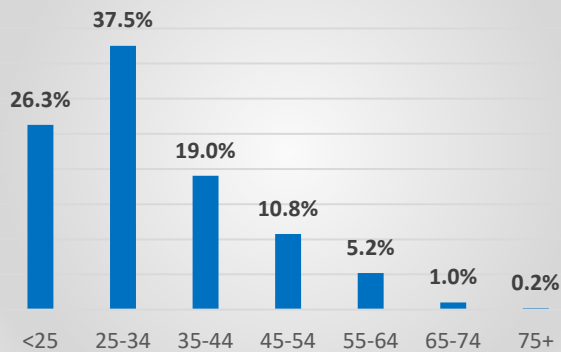

Sheriff's Daily Report

8/15/2020

Under the Custody of the Sheriff	
Total Male and Female	8,254
Jail Population	4,957
Community Corrections	3,297

Behind the Walls: Detainees that are physically housed under the Sheriff's custody 24 hours a day/7 days a week. This includes all populations listed on this chart - Divisional populations male & female, Outside Counties, Hospital, PRC, Women's Residential, & VRIC. Detainees in court-ordered treatment programs (PRC, Women's Residential, VRIC) are housed at CCDOC 24 hours a day/7 days week.

Sheriff's Daily Report

8/15/2020

CCSO Population Demographics

In Confinement

Community Corrections

Gender Distribution

Gender Distribution

Race Distribution

Race Distribution

Age Distribution

Age Distribution