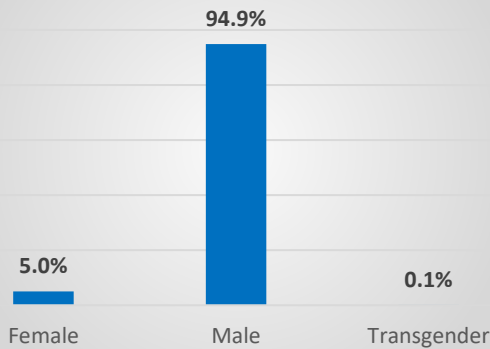

Sheriff's Daily Report

8/15/2020

Under the Custody of the Sheriff	
Total Male and Female	8,254
Jail Population	4,957
Community Corrections	3,297

Behind the Walls: Detainees that are physically housed under the Sheriff's custody 24 hours a day/7 days a week. This includes all populations listed on this chart - Divisional populations male & female, Outside Counties, Hospital, PRC, Women's Residential, & VRIC. Detainees in court-ordered treatment programs (PRC, Women's Residential, VRIC) are housed at CCDOC 24 hours a day/7 days week.

Sheriff's Daily Report

8/15/2020

CCSO Population Demographics

In Confinement

Community Corrections

Gender Distribution

Gender Distribution

Race Distribution

Race Distribution

Age Distribution

Age Distribution