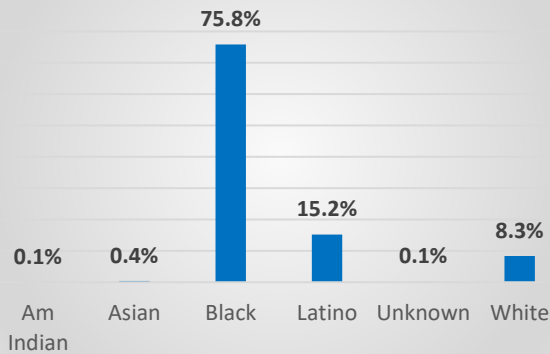

Sheriff's Daily Report

8/15/2020

Under the Custody of the Sheriff	
Total Male and Female	8,254
Jail Population	4,957
Community Corrections	3,297

Behind the Walls: Detainees that are physically housed under the Sheriff's custody 24 hours a day/7 days a week. This includes all populations listed on this chart - Divisional populations male & female, Outside Counties, Hospital, PRC, Women's Residential, & VRIC. Detainees in court-ordered treatment programs (PRC, Women's Residential, VRIC) are housed at CCDOC 24 hours a day/7 days week.

Sheriff's Daily Report

8/15/2020

CCSO Population Demographics

In Confinement

Community Corrections

Gender Distribution

Gender Distribution

Race Distribution

Race Distribution

Age Distribution

Age Distribution