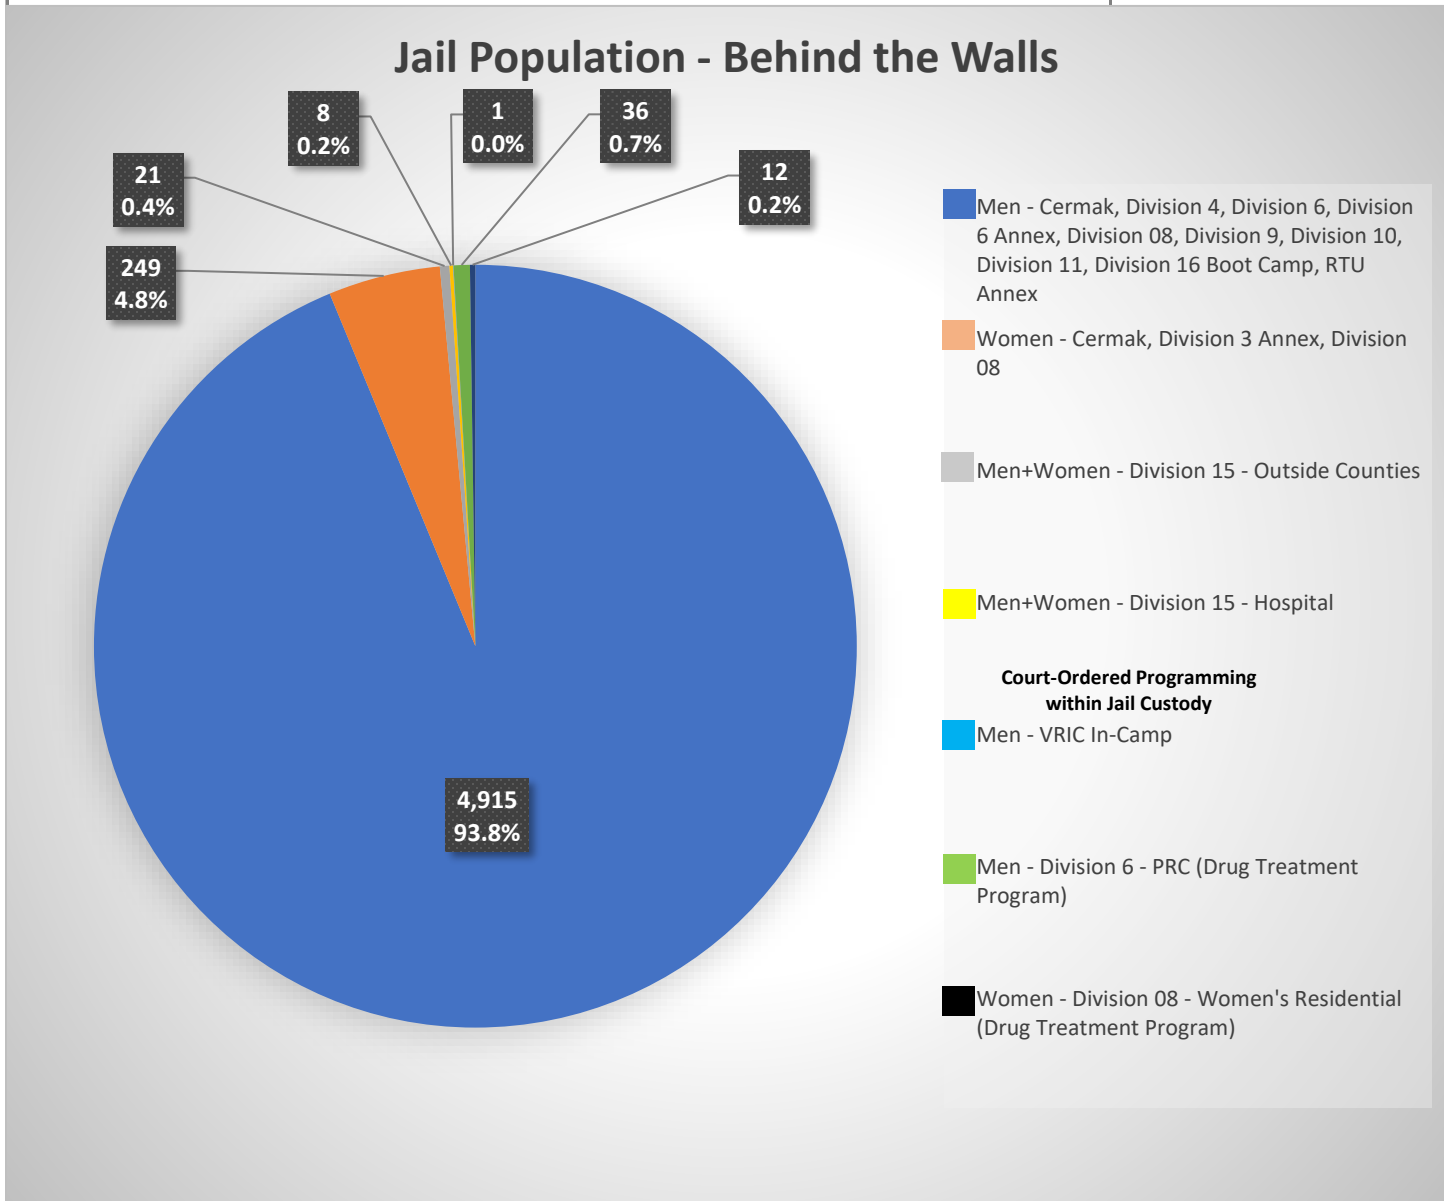

Sheriff's Daily Report

8/31/2020

Under the Custody of the Sheriff	
Total Male and Female	8,502
Jail Population	5,242
Community Corrections	3,260

Behind the Walls: Detainees that are physically housed under the Sheriff's custody 24 hours a day/7 days a week. This includes all populations listed on this chart - Divisional populations male & female, Outside Counties, Hospital, PRC, Women's Residential, & VRIC. Detainees in court-ordered treatment programs (PRC, Women's Residential, VRIC) are housed at CCDOC 24 hours a day/7 days week.

Sheriff's Daily Report

8/31/2020

CCSO Population Demographics

In Confinement

Gender Distribution

Race Distribution

Age Distribution

Community Corrections

Gender Distribution

Race Distribution

Age Distribution