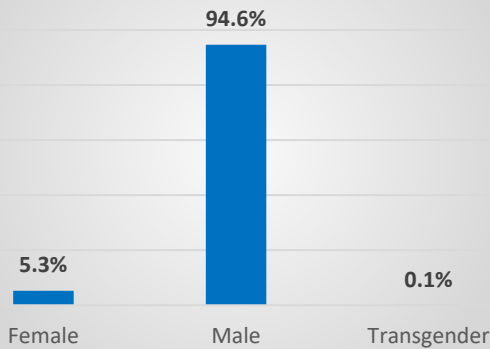

Sheriff's Daily Report

8/31/2020

CCSO Population Demographics

In Confinement

Gender Distribution