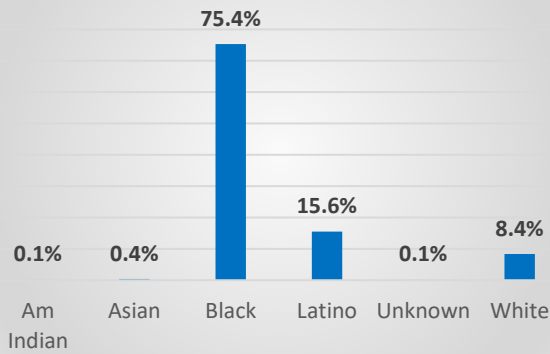

Sheriff's Daily Report

8/31/2020

Under the Custody of the Sheriff	
Total Male and Female	8,502
Jail Population	5,242
Community Corrections	3,260

Behind the Walls: Detainees that are physically housed under the Sheriff's custody 24 hours a day/7 days a week. This includes all populations listed on this chart - Divisional populations male & female, Outside Counties, Hospital, PRC, Women's Residential, & VRIC. Detainees in court-ordered treatment programs (PRC, Women's Residential, VRIC) are housed at CCDOC 24 hours a day/7 days week.

Sheriff's Daily Report

8/31/2020

CCSO Population Demographics

In Confinement

Gender Distribution

Race Distribution

Age Distribution

Community Corrections

Gender Distribution

Race Distribution

Age Distribution