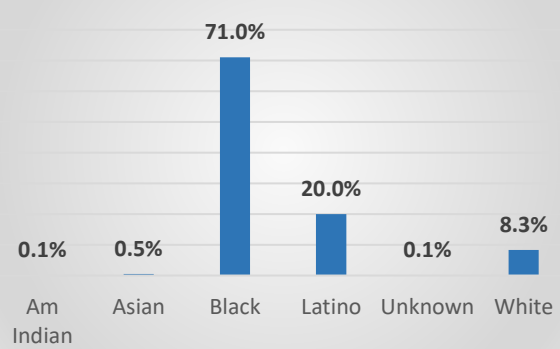

Sheriff's Daily Report

8/31/2020

Under the Custody of the Sheriff	
Total Male and Female	8,502
Jail Population	5,242
Community Corrections	3,260

Behind the Walls: Detainees that are physically housed under the Sheriff's custody 24 hours a day/7 days a week. This includes all populations listed on this chart - Divisional populations male & female, Outside Counties, Hospital, PRC, Women's Residential, & VRIC. Detainees in court-ordered treatment programs (PRC, Women's Residential, VRIC) are housed at CCDOC 24 hours a day/7 days week.

Sheriff's Daily Report

8/31/2020

CCSO Population Demographics

In Confinement

Gender Distribution

Race Distribution

Age Distribution

Community Corrections

Gender Distribution

Race Distribution

Age Distribution