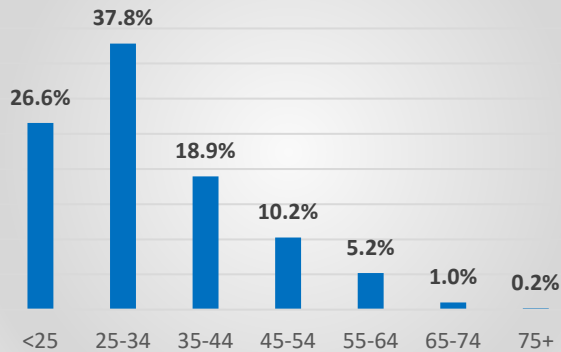

Sheriff's Daily Report

8/31/2020

Under the Custody of the Sheriff	
Total Male and Female	8,502
Jail Population	5,242
Community Corrections	3,260

Behind the Walls: Detainees that are physically housed under the Sheriff's custody 24 hours a day/7 days a week. This includes all populations listed on this chart - Divisional populations male & female, Outside Counties, Hospital, PRC, Women's Residential, & VRIC. Detainees in court-ordered treatment programs (PRC, Women's Residential, VRIC) are housed at CCDOC 24 hours a day/7 days week.

Sheriff's Daily Report

8/31/2020

CCSO Population Demographics

In Confinement

Gender Distribution

Race Distribution

Age Distribution

Community Corrections

Gender Distribution

Race Distribution

Age Distribution