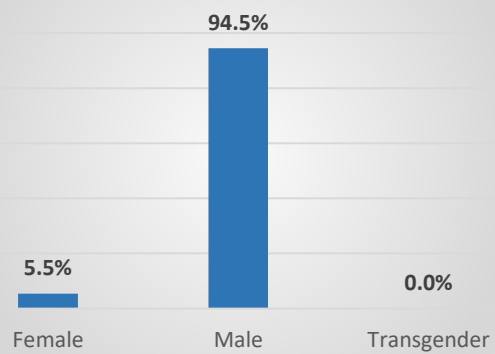

Sheriff's Daily Report

8/31/2020

Under the Custody of the Sheriff	
Total Male and Female	8,502
Jail Population	5,242
Community Corrections	3,260

Behind the Walls: Detainees that are physically housed under the Sheriff's custody 24 hours a day/7 days a week. This includes all populations listed on this chart - Divisional populations male & female, Outside Counties, Hospital, PRC, Women's Residential, & VRIC. Detainees in court-ordered treatment programs (PRC, Women's Residential, VRIC) are housed at CCDOC 24 hours a day/7 days week.

Sheriff's Daily Report

8/31/2020

CCSO Population Demographics

In Confinement

Gender Distribution

Race Distribution

Age Distribution

Community Corrections

Gender Distribution

Race Distribution

Age Distribution