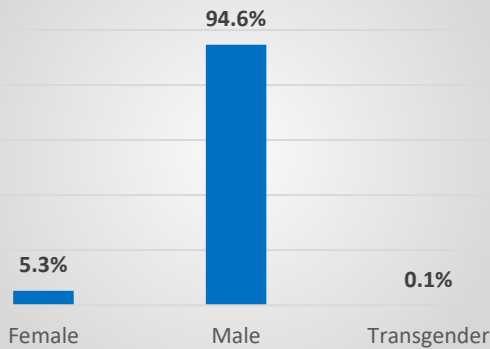

Sheriff's Daily Report

8/29/2020

CCSO Population Demographics

In Confinement

Gender Distribution