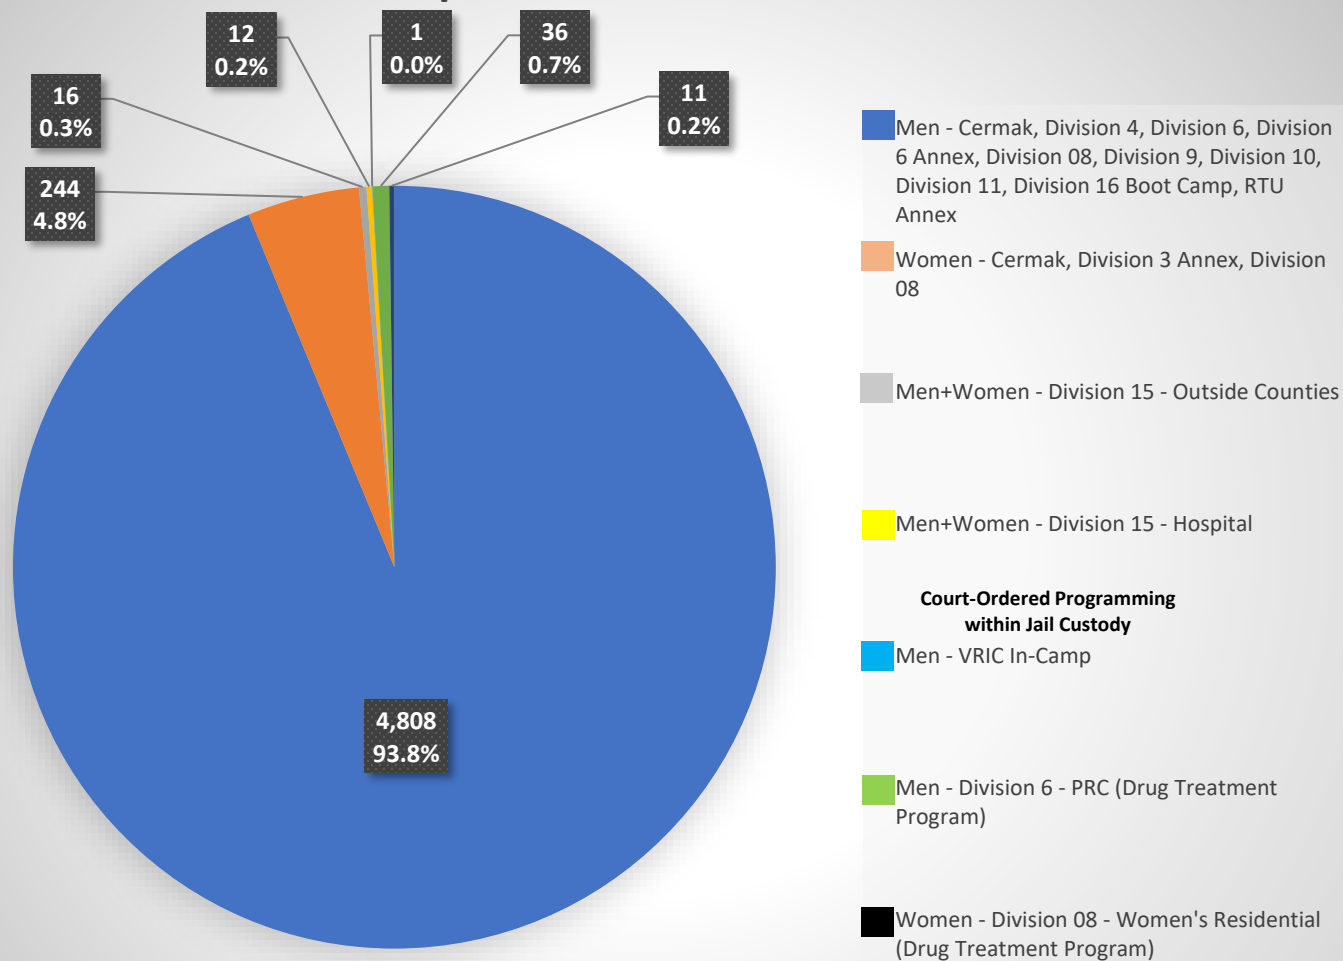

## 8/29/2020

Under the Custody of the Sheriff	
<b>Total Male and Female</b>	<b>8,378</b>
Jail Population	5,128
Community Corrections	3,250

### Jail Population - Behind the Walls

Behind the Walls: Detainees that are physically housed under the Sheriff's custody 24 hours a day/7 days a week. This includes all populations listed on this chart - Divisional populations male & female, Outside Counties, Hospital, PRC, Women's Residential, & VRIC. Detainees in court-ordered treatment programs (PRC, Women's Residential, VRIC) are housed at CCDOC 24 hours a day/7 days week.

#### Race Distribution

#### Age Distribution