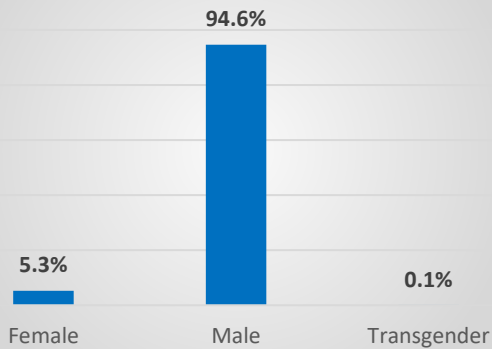

Sheriff's Daily Report

8/28/2020

CCSO Population Demographics

In Confinement

Gender Distribution