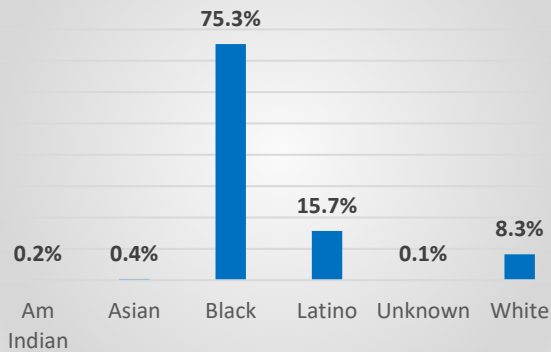

Sheriff's Daily Report

8/28/2020

Under the Custody of the Sheriff	
Total Male and Female	8,395
Jail Population	5,144
Community Corrections	3,251

Jail Population - Behind the Walls

Behind the Walls: Detainees that are physically housed under the Sheriff's custody 24 hours a day/7 days a week. This includes all populations listed on this chart - Divisional populations male & female, Outside Counties, Hospital, PRC, Women's Residential, & VRIC. Detainees in court-ordered treatment programs (PRC, Women's Residential, VRIC) are housed at CCDOC 24 hours a day/7 days week.

Sheriff's Daily Report

8/28/2020

CCSO Population Demographics

In Confinement

Gender Distribution

Race Distribution

Age Distribution

Community Corrections

Gender Distribution

Race Distribution

Age Distribution