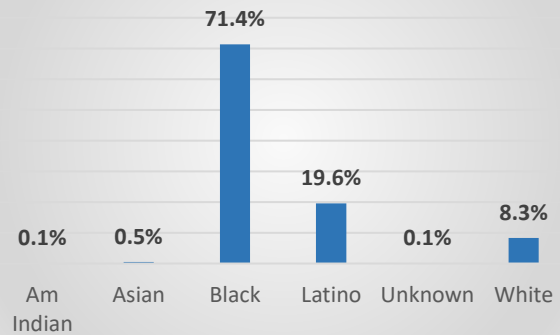

Sheriff's Daily Report

8/28/2020

Under the Custody of the Sheriff	
Total Male and Female	8,395
Jail Population	5,144
Community Corrections	3,251

Jail Population - Behind the Walls

Behind the Walls: Detainees that are physically housed under the Sheriff's custody 24 hours a day/7 days a week. This includes all populations listed on this chart - Divisional populations male & female, Outside Counties, Hospital, PRC, Women's Residential, & VRIC. Detainees in court-ordered treatment programs (PRC, Women's Residential, VRIC) are housed at CCDOC 24 hours a day/7 days week.

Sheriff's Daily Report

8/28/2020

CCSO Population Demographics

In Confinement

Gender Distribution

Race Distribution

Age Distribution

Community Corrections

Gender Distribution

Race Distribution

Age Distribution