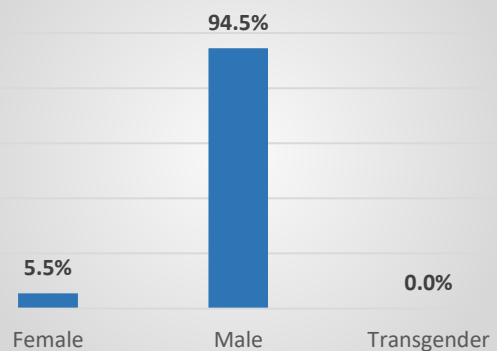

Sheriff's Daily Report

8/28/2020

Under the Custody of the Sheriff	
Total Male and Female	8,395
Jail Population	5,144
Community Corrections	3,251

Jail Population - Behind the Walls

Behind the Walls: Detainees that are physically housed under the Sheriff's custody 24 hours a day/7 days a week. This includes all populations listed on this chart - Divisional populations male & female, Outside Counties, Hospital, PRC, Women's Residential, & VRIC. Detainees in court-ordered treatment programs (PRC, Women's Residential, VRIC) are housed at CCDOC 24 hours a day/7 days week.

Sheriff's Daily Report

8/28/2020

CCSO Population Demographics

In Confinement

Gender Distribution

Race Distribution

Age Distribution

Community Corrections

Gender Distribution

Race Distribution

Age Distribution