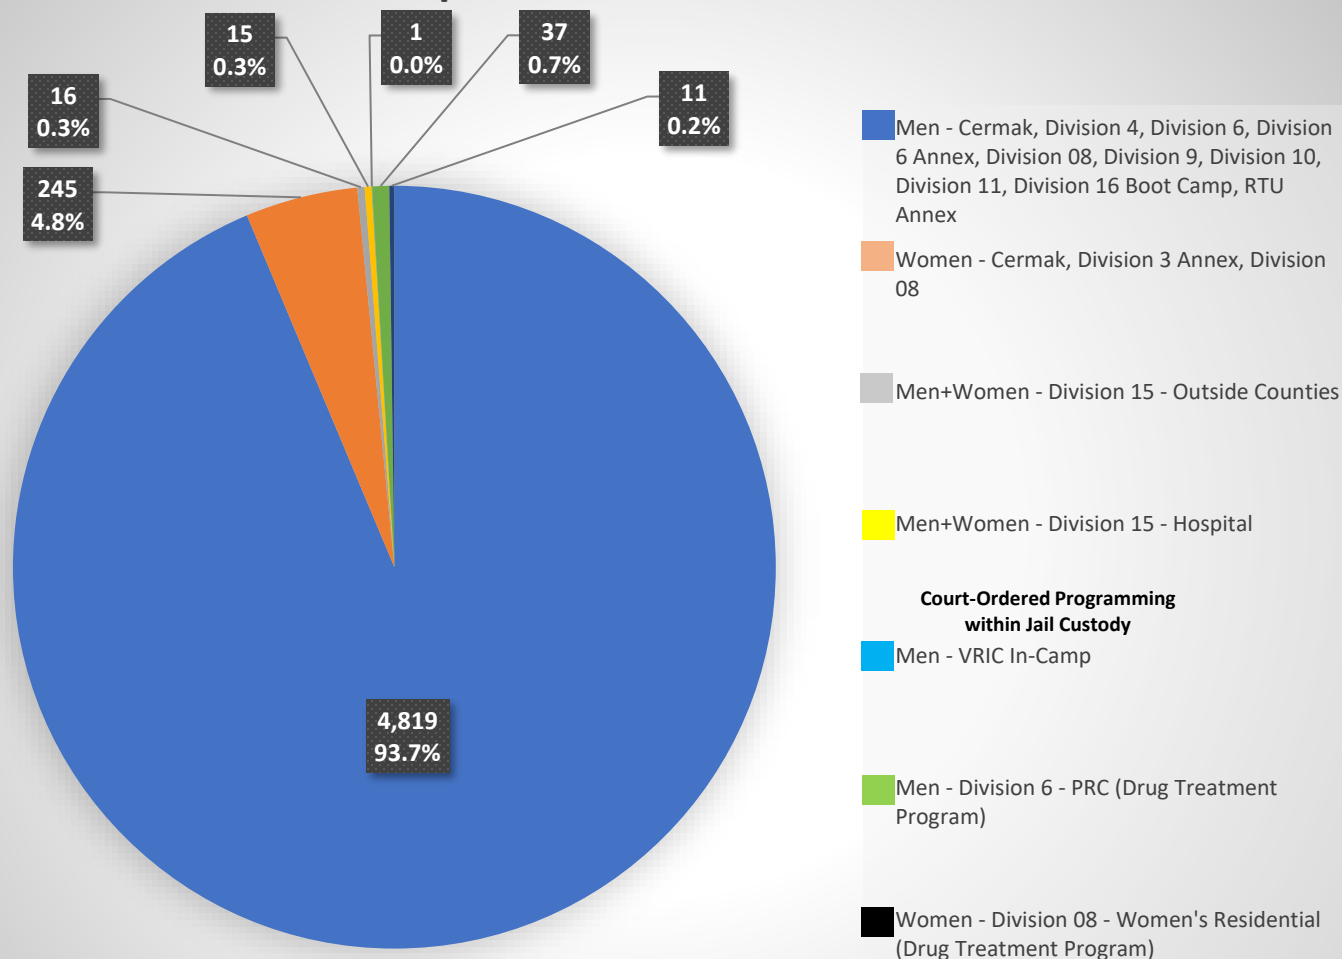

Sheriff's Daily Report

8/28/2020

Under the Custody of the Sheriff	
Total Male and Female	8,395
Jail Population	5,144
Community Corrections	3,251

Jail Population - Behind the Walls

Behind the Walls: Detainees that are physically housed under the Sheriff's custody 24 hours a day/7 days a week. This includes all populations listed on this chart - Divisional populations male & female, Outside Counties, Hospital, PRC, Women's Residential, & VRIC. Detainees in court-ordered treatment programs (PRC, Women's Residential, VRIC) are housed at CCDOC 24 hours a day/7 days week.

Sheriff's Daily Report

8/28/2020

CCSO Population Demographics

In Confinement

Gender Distribution

Race Distribution

Age Distribution

Community Corrections

Gender Distribution

Race Distribution

Age Distribution