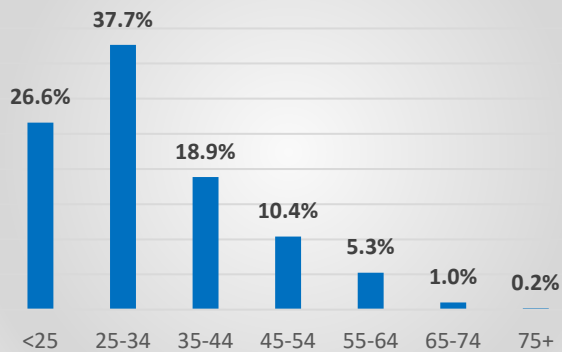

Sheriff's Daily Report

8/28/2020

Under the Custody of the Sheriff	
Total Male and Female	8,395
Jail Population	5,144
Community Corrections	3,251

Jail Population - Behind the Walls

Behind the Walls: Detainees that are physically housed under the Sheriff's custody 24 hours a day/7 days a week. This includes all populations listed on this chart - Divisional populations male & female, Outside Counties, Hospital, PRC, Women's Residential, & VRIC. Detainees in court-ordered treatment programs (PRC, Women's Residential, VRIC) are housed at CCDOC 24 hours a day/7 days week.

Sheriff's Daily Report

8/28/2020

CCSO Population Demographics

In Confinement

Gender Distribution

Race Distribution

Age Distribution

Community Corrections

Gender Distribution

Race Distribution

Age Distribution