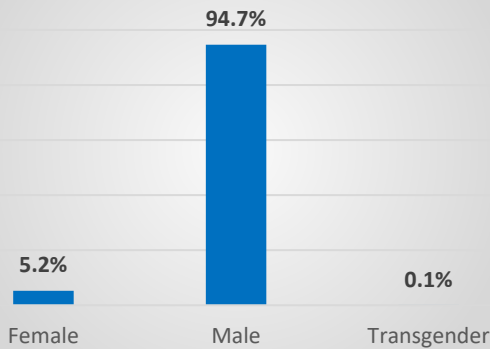

Sheriff's Daily Report

8/27/2020

CCSO Population Demographics

In Confinement

Gender Distribution