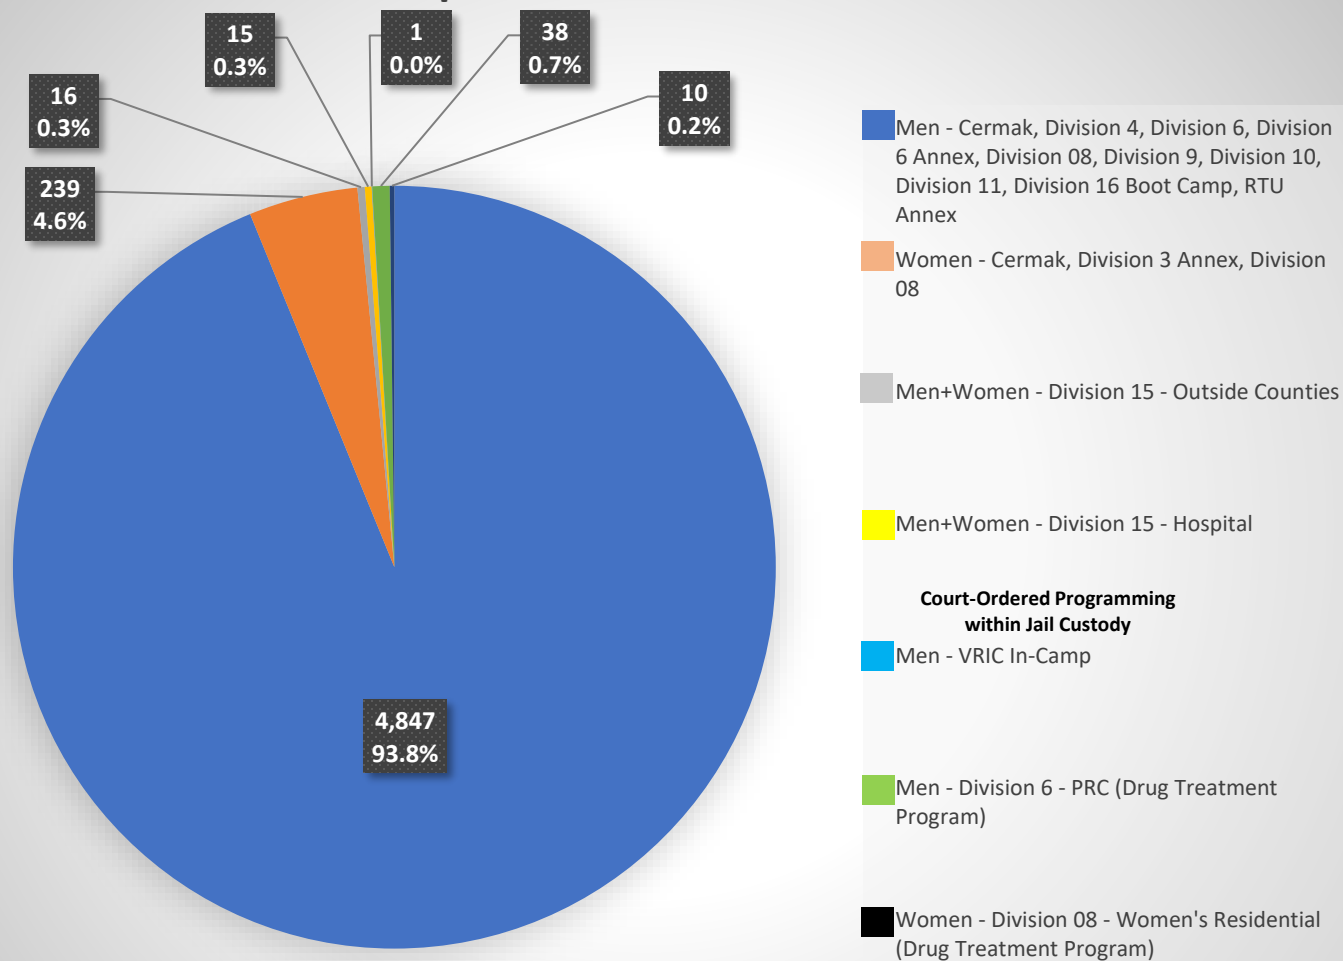

## 8/27/2020

Under the Custody of the Sheriff	
<b>Total Male and Female</b>	<b>8,420</b>
Jail Population	5,166
Community Corrections	3,254

### Jail Population - Behind the Walls

Behind the Walls: Detainees that are physically housed under the Sheriff's custody 24 hours a day/7 days a week. This includes all populations listed on this chart - Divisional populations male & female, Outside Counties, Hospital, PRC, Women's Residential, & VRIC. Detainees in court-ordered treatment programs (PRC, Women's Residential, VRIC) are housed at CCDOC 24 hours a day/7 days week.

##### Race Distribution

##### Age Distribution