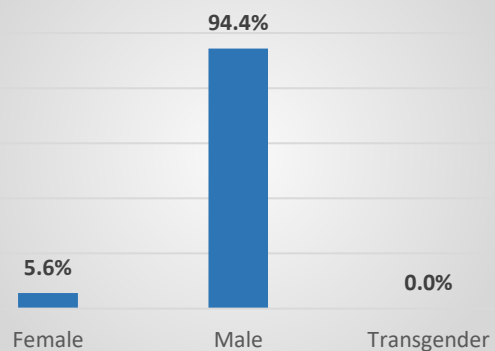

Sheriff's Daily Report

8/26/2020

Under the Custody of the Sheriff	
Total Male and Female	8,430
Jail Population	5,159
Community Corrections	3,271

Jail Population - Behind the Walls

Behind the Walls: Detainees that are physically housed under the Sheriff's custody 24 hours a day/7 days a week. This includes all populations listed on this chart - Divisional populations male & female, Outside Counties, Hospital, PRC, Women's Residential, & VRIC. Detainees in court-ordered treatment programs (PRC, Women's Residential, VRIC) are housed at CCDOC 24 hours a day/7 days week.

Sheriff's Daily Report

8/26/2020

CCSO Population Demographics

In Confinement

Gender Distribution

Race Distribution

Age Distribution

Community Corrections

Gender Distribution

Race Distribution

Age Distribution