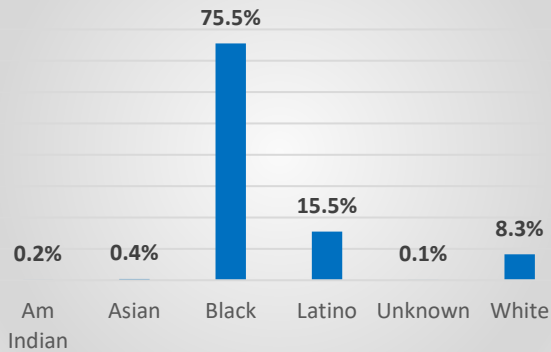

Sheriff's Daily Report

8/26/2020

Under the Custody of the Sheriff	
Total Male and Female	8,430
Jail Population	5,159
Community Corrections	3,271

Jail Population - Behind the Walls

Behind the Walls: Detainees that are physically housed under the Sheriff's custody 24 hours a day/7 days a week. This includes all populations listed on this chart - Divisional populations male & female, Outside Counties, Hospital, PRC, Women's Residential, & VRIC. Detainees in court-ordered treatment programs (PRC, Women's Residential, VRIC) are housed at CCDOC 24 hours a day/7 days week.

Sheriff's Daily Report

8/26/2020

CCSO Population Demographics

In Confinement

Gender Distribution

Race Distribution

Age Distribution

Community Corrections

Gender Distribution

Race Distribution

Age Distribution