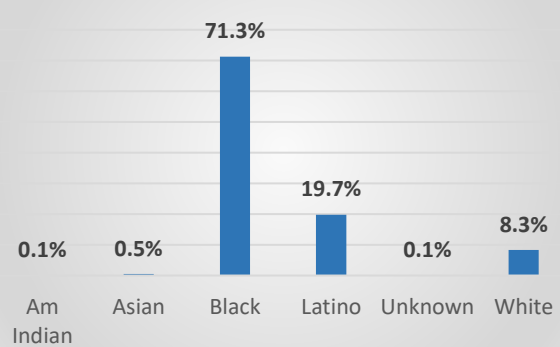

Sheriff's Daily Report

8/26/2020

Under the Custody of the Sheriff	
Total Male and Female	8,430
Jail Population	5,159
Community Corrections	3,271

Jail Population - Behind the Walls

Behind the Walls: Detainees that are physically housed under the Sheriff's custody 24 hours a day/7 days a week. This includes all populations listed on this chart - Divisional populations male & female, Outside Counties, Hospital, PRC, Women's Residential, & VRIC. Detainees in court-ordered treatment programs (PRC, Women's Residential, VRIC) are housed at CCDOC 24 hours a day/7 days week.

Sheriff's Daily Report

8/26/2020

CCSO Population Demographics

In Confinement

Gender Distribution

Race Distribution

Age Distribution

Community Corrections

Gender Distribution

Race Distribution

Age Distribution