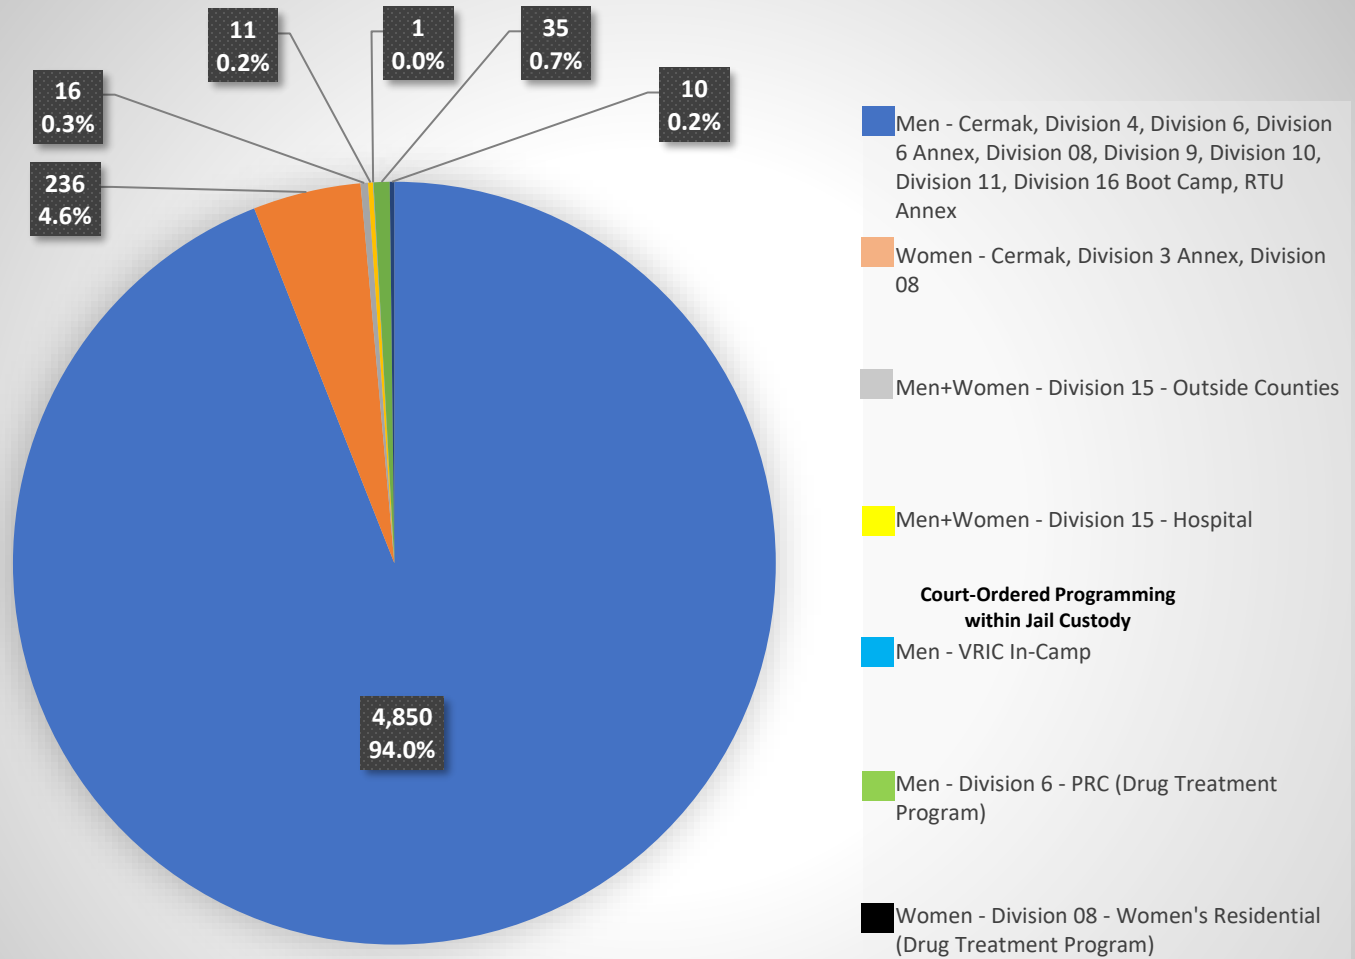

Sheriff's Daily Report

8/26/2020

Under the Custody of the Sheriff	
Total Male and Female	8,430
Jail Population	5,159
Community Corrections	3,271

Jail Population - Behind the Walls

Behind the Walls: Detainees that are physically housed under the Sheriff's custody 24 hours a day/7 days a week. This includes all populations listed on this chart - Divisional populations male & female, Outside Counties, Hospital, PRC, Women's Residential, & VRIC. Detainees in court-ordered treatment programs (PRC, Women's Residential, VRIC) are housed at CCDOC 24 hours a day/7 days week.

Sheriff's Daily Report

8/26/2020

CCSO Population Demographics

In Confinement

Gender Distribution

Race Distribution

Age Distribution

Community Corrections

Gender Distribution

Race Distribution

Age Distribution