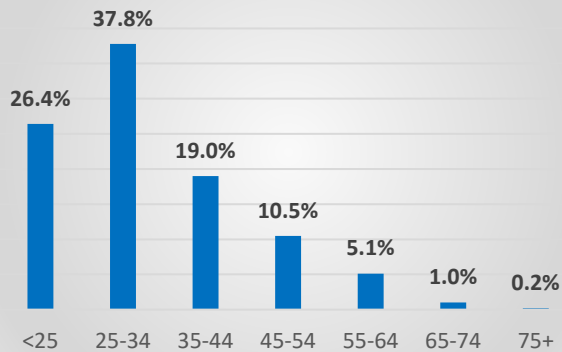

Sheriff's Daily Report

8/26/2020

Under the Custody of the Sheriff	
Total Male and Female	8,430
Jail Population	5,159
Community Corrections	3,271

Jail Population - Behind the Walls

Behind the Walls: Detainees that are physically housed under the Sheriff's custody 24 hours a day/7 days a week. This includes all populations listed on this chart - Divisional populations male & female, Outside Counties, Hospital, PRC, Women's Residential, & VRIC. Detainees in court-ordered treatment programs (PRC, Women's Residential, VRIC) are housed at CCDOC 24 hours a day/7 days week.

Sheriff's Daily Report

8/26/2020

CCSO Population Demographics

In Confinement

Gender Distribution

Race Distribution

Age Distribution

Community Corrections

Gender Distribution

Race Distribution

Age Distribution