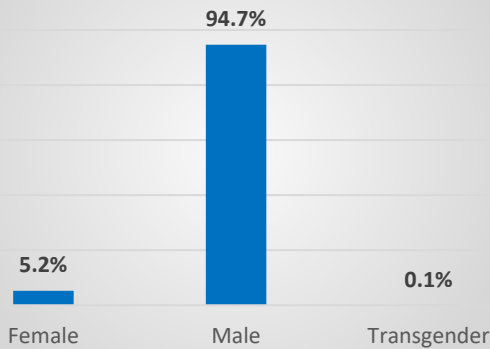

Sheriff's Daily Report

8/26/2020

CCSO Population Demographics

In Confinement

Gender Distribution