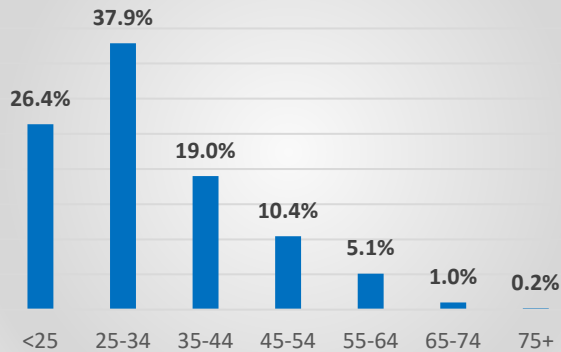

Sheriff's Daily Report

8/25/2020

Under the Custody of the Sheriff	
Total Male and Female	8,407
Jail Population	5,141
Community Corrections	3,266

Jail Population - Behind the Walls

Behind the Walls: Detainees that are physically housed under the Sheriff's custody 24 hours a day/7 days a week. This includes all populations listed on this chart - Divisional populations male & female, Outside Counties, Hospital, PRC, Women's Residential, & VRIC. Detainees in court-ordered treatment programs (PRC, Women's Residential, VRIC) are housed at CCDOC 24 hours a day/7 days week.

Sheriff's Daily Report

8/25/2020

CCSO Population Demographics

In Confinement

Gender Distribution

Race Distribution

Age Distribution

Community Corrections

Gender Distribution

Race Distribution

Age Distribution