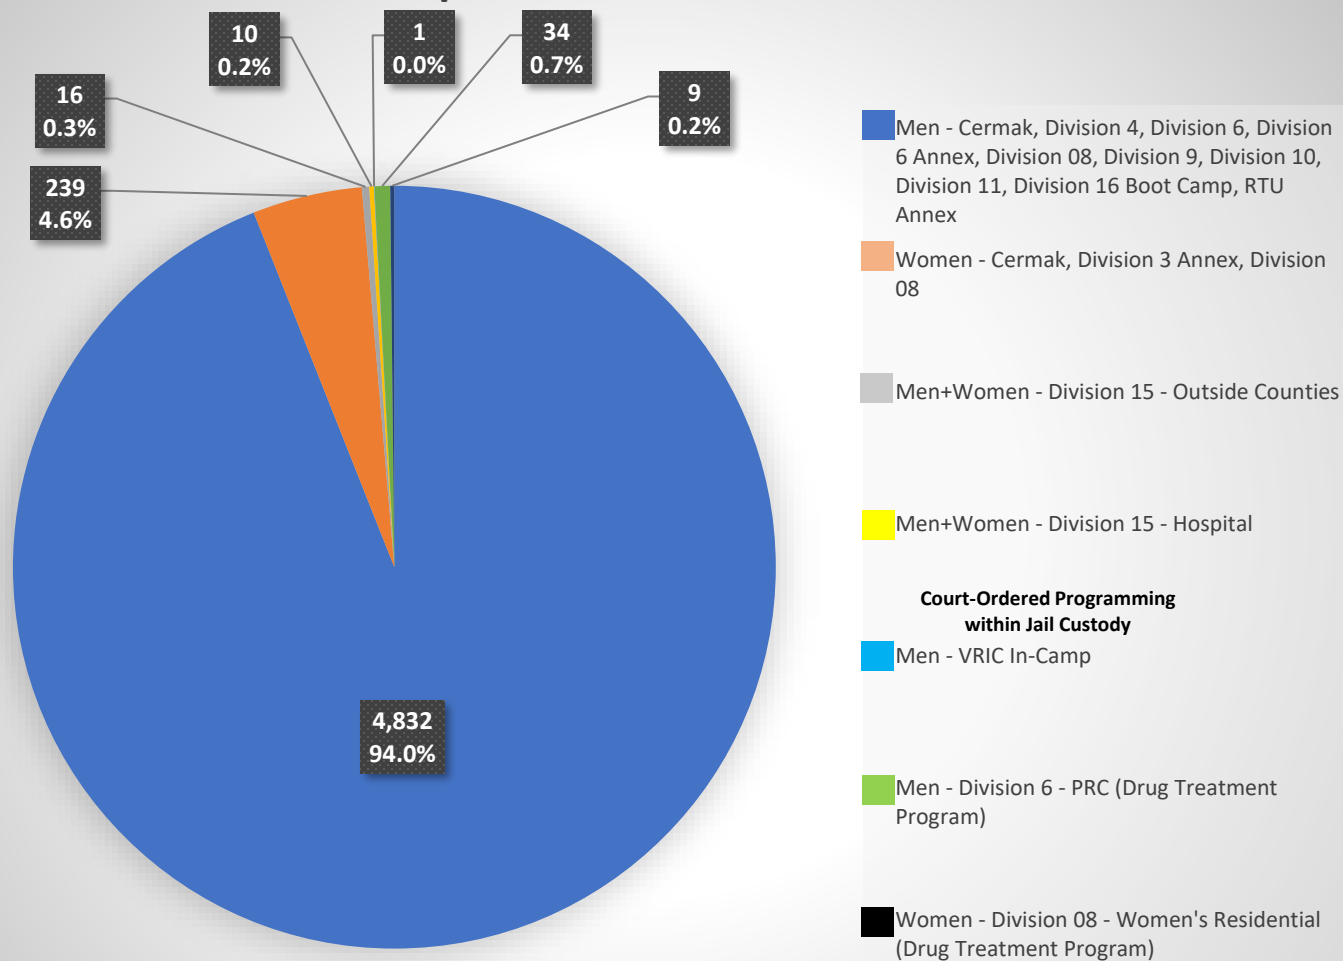

Sheriff's Daily Report

8/25/2020

Under the Custody of the Sheriff	
Total Male and Female	8,407
Jail Population	5,141
Community Corrections	3,266

Jail Population - Behind the Walls

Behind the Walls: Detainees that are physically housed under the Sheriff's custody 24 hours a day/7 days a week. This includes all populations listed on this chart - Divisional populations male & female, Outside Counties, Hospital, PRC, Women's Residential, & VRIC. Detainees in court-ordered treatment programs (PRC, Women's Residential, VRIC) are housed at CCDOC 24 hours a day/7 days week.

Sheriff's Daily Report

8/25/2020

CCSO Population Demographics

In Confinement

Gender Distribution

Race Distribution

Age Distribution

Community Corrections

Gender Distribution

Race Distribution

Age Distribution