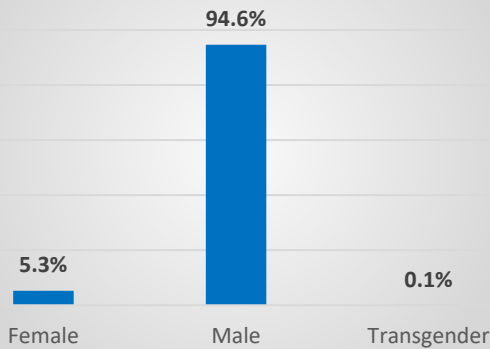

Sheriff's Daily Report

8/25/2020

CCSO Population Demographics

In Confinement

Gender Distribution