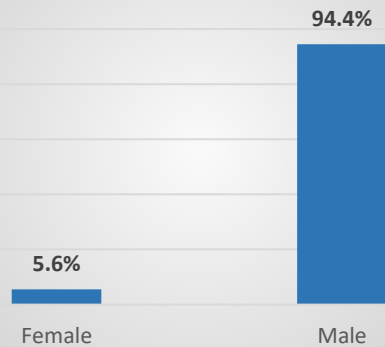

Sheriff's Daily Report

8/25/2020

Under the Custody of the Sheriff	
Total Male and Female	8,407
Jail Population	5,141
Community Corrections	3,266

Jail Population - Behind the Walls

Behind the Walls: Detainees that are physically housed under the Sheriff's custody 24 hours a day/7 days a week. This includes all populations listed on this chart - Divisional populations male & female, Outside Counties, Hospital, PRC, Women's Residential, & VRIC. Detainees in court-ordered treatment programs (PRC, Women's Residential, VRIC) are housed at CCDOC 24 hours a day/7 days week.

Sheriff's Daily Report

8/25/2020

CCSO Population Demographics

In Confinement

Gender Distribution

Race Distribution

Age Distribution

Community Corrections

Gender Distribution

Race Distribution

Age Distribution