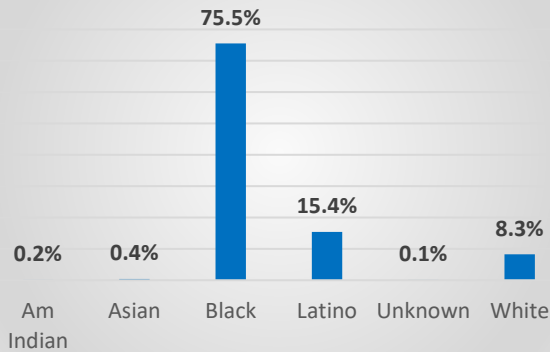

Sheriff's Daily Report

8/25/2020

Under the Custody of the Sheriff	
Total Male and Female	8,407
Jail Population	5,141
Community Corrections	3,266

Jail Population - Behind the Walls

Behind the Walls: Detainees that are physically housed under the Sheriff's custody 24 hours a day/7 days a week. This includes all populations listed on this chart - Divisional populations male & female, Outside Counties, Hospital, PRC, Women's Residential, & VRIC. Detainees in court-ordered treatment programs (PRC, Women's Residential, VRIC) are housed at CCDOC 24 hours a day/7 days week.

Sheriff's Daily Report

8/25/2020

CCSO Population Demographics

In Confinement

Gender Distribution

Race Distribution

Age Distribution

Community Corrections

Gender Distribution

Race Distribution

Age Distribution