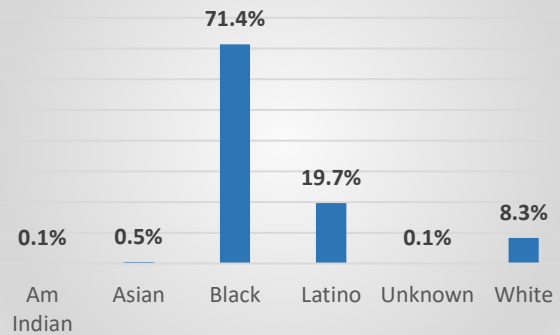

Sheriff's Daily Report

8/25/2020

Under the Custody of the Sheriff	
Total Male and Female	8,407
Jail Population	5,141
Community Corrections	3,266

Jail Population - Behind the Walls

Behind the Walls: Detainees that are physically housed under the Sheriff's custody 24 hours a day/7 days a week. This includes all populations listed on this chart - Divisional populations male & female, Outside Counties, Hospital, PRC, Women's Residential, & VRIC. Detainees in court-ordered treatment programs (PRC, Women's Residential, VRIC) are housed at CCDOC 24 hours a day/7 days week.

Sheriff's Daily Report

8/25/2020

CCSO Population Demographics

In Confinement

Gender Distribution

Race Distribution

Age Distribution

Community Corrections

Gender Distribution

Race Distribution

Age Distribution