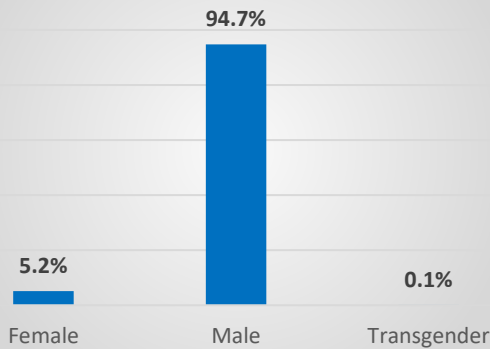

Sheriff's Daily Report

8/22/2020

CCSO Population Demographics

In Confinement

Gender Distribution