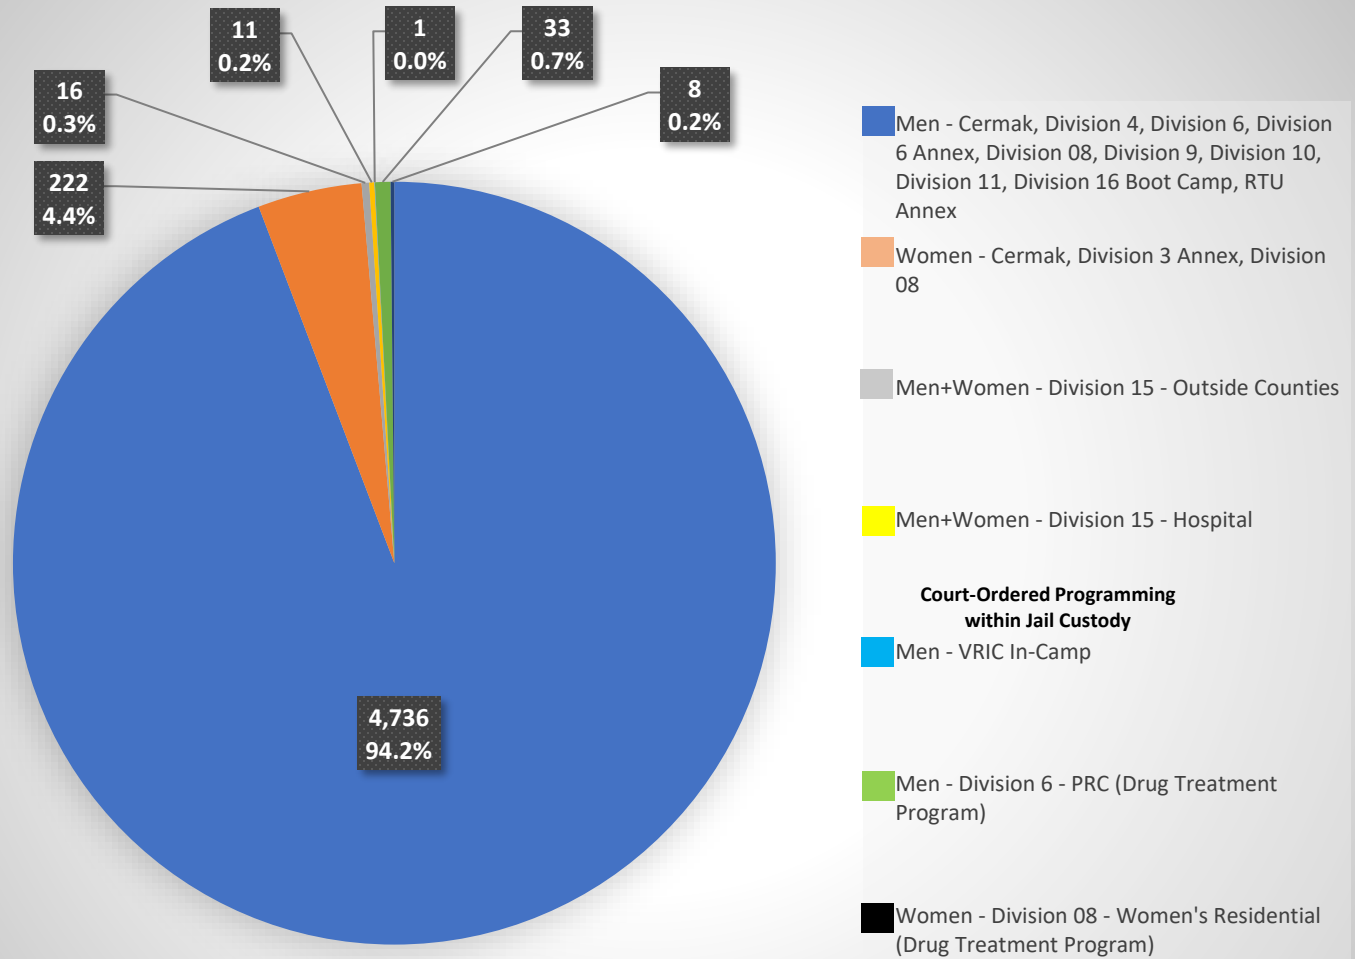

## 8/22/2020

Under the Custody of the Sheriff	
<b>Total Male and Female</b>	<b>8,300</b>
Jail Population	5,027
Community Corrections	3,273

### Jail Population - Behind the Walls

Behind the Walls: Detainees that are physically housed under the Sheriff's custody 24 hours a day/7 days a week. This includes all populations listed on this chart - Divisional populations male & female, Outside Counties, Hospital, PRC, Women's Residential, & VRIC. Detainees in court-ordered treatment programs (PRC, Women's Residential, VRIC) are housed at CCDOC 24 hours a day/7 days week.

##### Race Distribution

##### Age Distribution