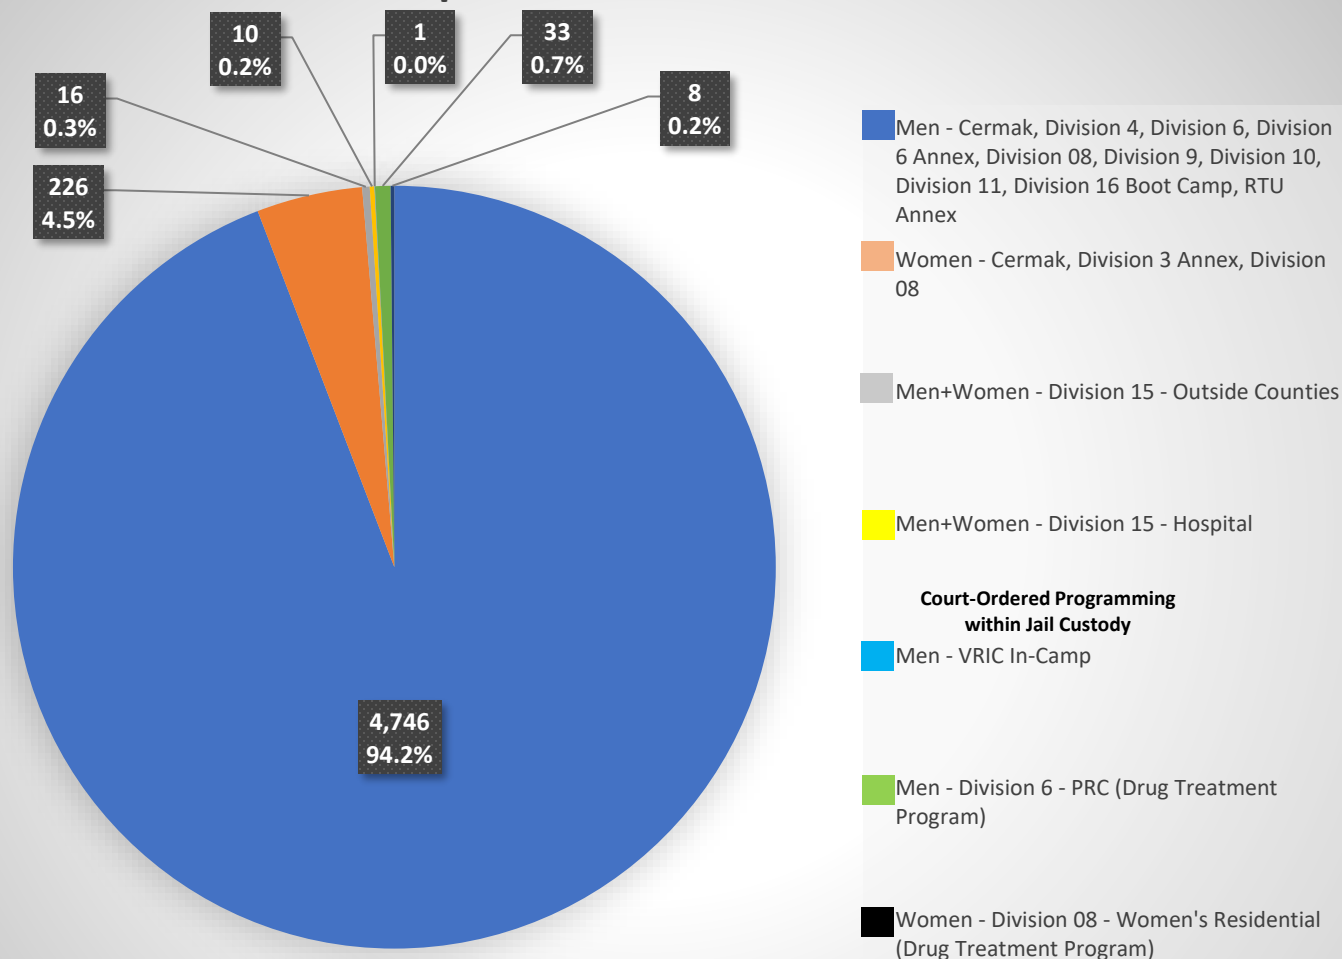

## 8/21/2020

Under the Custody of the Sheriff	
<b>Total Male and Female</b>	<b>8,310</b>
Jail Population	5,040
Community Corrections	3,270

### Jail Population - Behind the Walls

Behind the Walls: Detainees that are physically housed under the Sheriff's custody 24 hours a day/7 days a week. This includes all populations listed on this chart - Divisional populations male & female, Outside Counties, Hospital, PRC, Women's Residential, & VRIC. Detainees in court-ordered treatment programs (PRC, Women's Residential, VRIC) are housed at CCDOC 24 hours a day/7 days week.

##### Race Distribution

##### Age Distribution