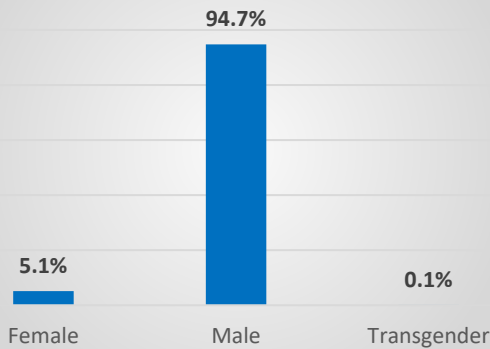

Sheriff's Daily Report

8/21/2020

CCSO Population Demographics

In Confinement

Community Corrections

Gender Distribution