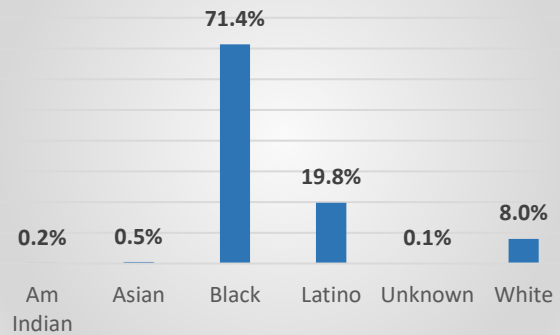

Sheriff's Daily Report

8/13/2020

Under the Custody of the Sheriff	
Total Male and Female	8,257
Jail Population	4,952
Community Corrections	3,305

Behind the Walls: Detainees that are physically housed under the Sheriff's custody 24 hours a day/7 days a week. This includes all populations listed on this chart - Divisional populations male & female, Outside Counties, Hospital, PRC, Women's Residential, & VRIC. Detainees in court-ordered treatment programs (PRC, Women's Residential, VRIC) are housed at CCDOC 24 hours a day/7 days week.

Sheriff's Daily Report

8/13/2020

CCSO Population Demographics

In Confinement

Community Corrections

Gender Distribution

Gender Distribution

Race Distribution

Race Distribution

Age Distribution

Age Distribution