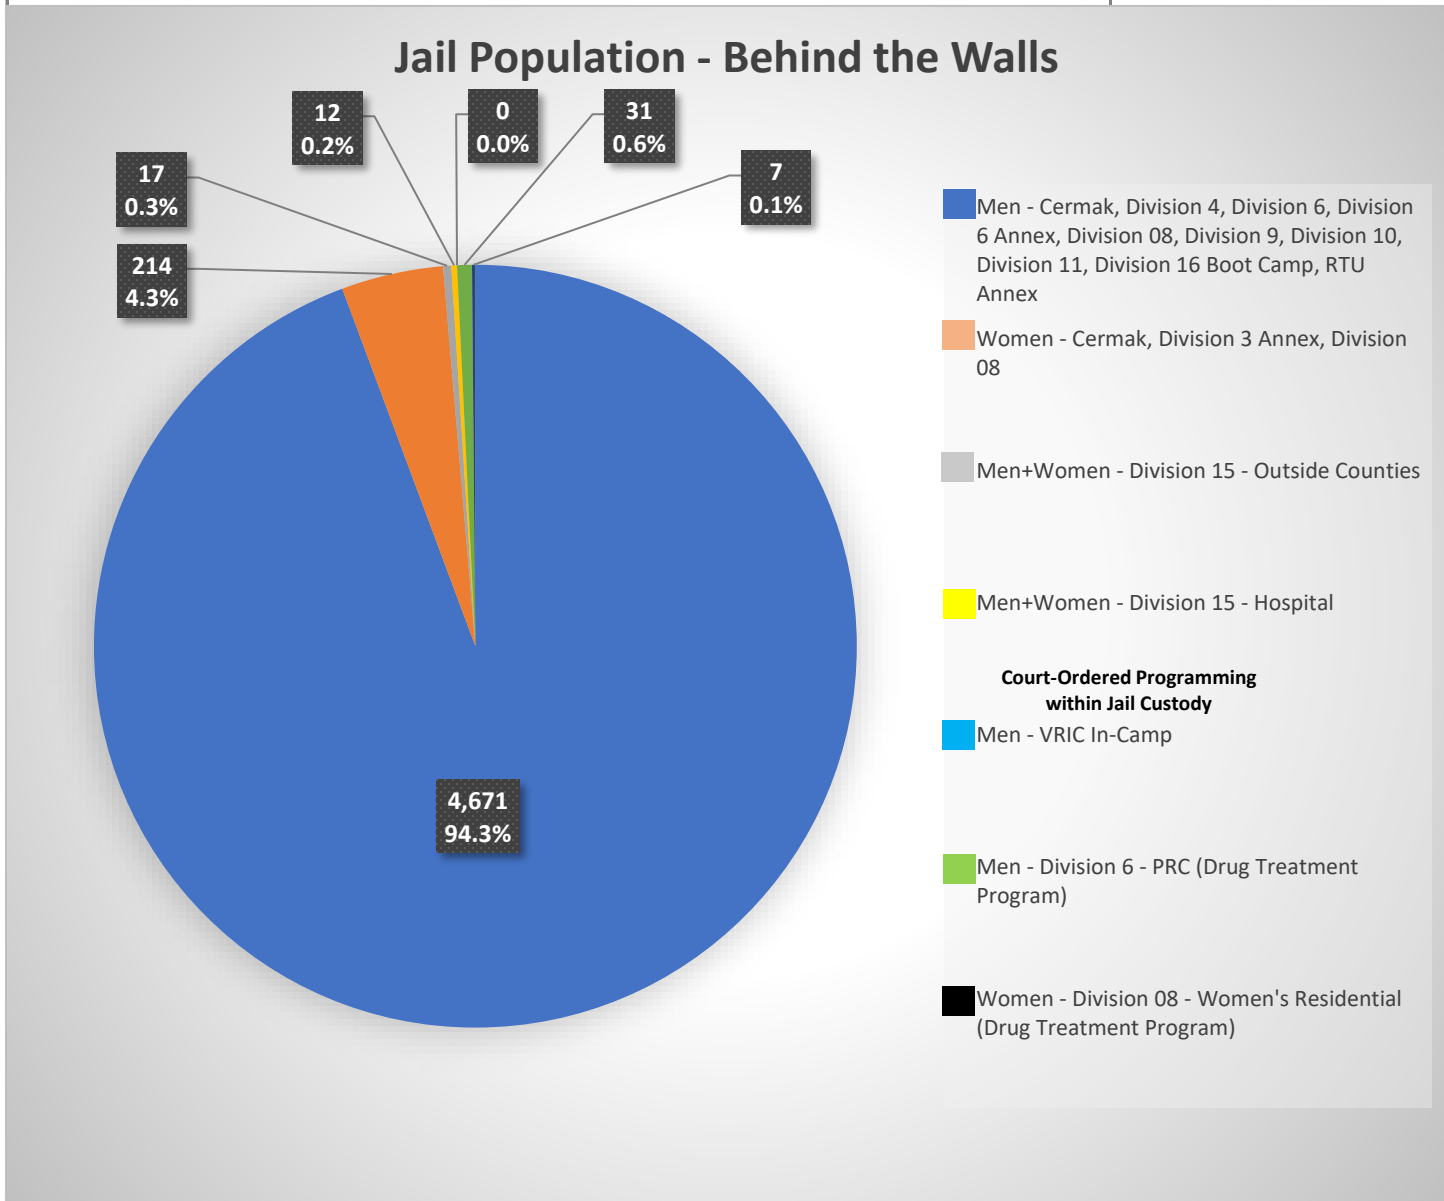

Sheriff's Daily Report

8/13/2020

Under the Custody of the Sheriff	
Total Male and Female	8,257
Jail Population	4,952
Community Corrections	3,305

Behind the Walls: Detainees that are physically housed under the Sheriff's custody 24 hours a day/7 days a week. This includes all populations listed on this chart - Divisional populations male & female, Outside Counties, Hospital, PRC, Women's Residential, & VRIC. Detainees in court-ordered treatment programs (PRC, Women's Residential, VRIC) are housed at CCDOC 24 hours a day/7 days week.

Sheriff's Daily Report

8/13/2020

CCSO Population Demographics

In Confinement

Community Corrections

Gender Distribution

Gender Distribution

Race Distribution

Race Distribution

Age Distribution

Age Distribution