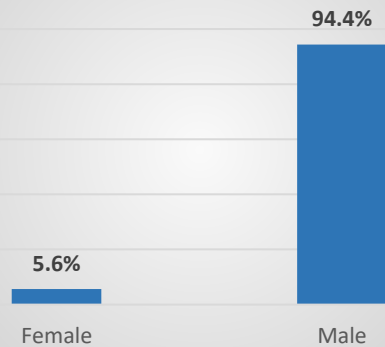

Sheriff's Daily Report

8/13/2020

Under the Custody of the Sheriff	
Total Male and Female	8,257
Jail Population	4,952
Community Corrections	3,305

Behind the Walls: Detainees that are physically housed under the Sheriff's custody 24 hours a day/7 days a week. This includes all populations listed on this chart - Divisional populations male & female, Outside Counties, Hospital, PRC, Women's Residential, & VRIC. Detainees in court-ordered treatment programs (PRC, Women's Residential, VRIC) are housed at CCDOC 24 hours a day/7 days week.

Sheriff's Daily Report

8/13/2020

CCSO Population Demographics

In Confinement

Community Corrections

Gender Distribution

Gender Distribution

Race Distribution

Race Distribution

Age Distribution

Age Distribution