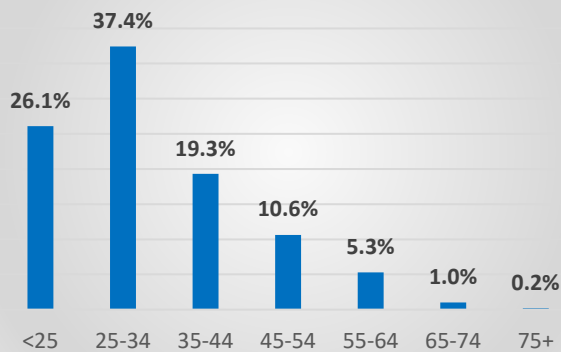

Sheriff's Daily Report

8/13/2020

Under the Custody of the Sheriff	
Total Male and Female	8,257
Jail Population	4,952
Community Corrections	3,305

Behind the Walls: Detainees that are physically housed under the Sheriff's custody 24 hours a day/7 days a week. This includes all populations listed on this chart - Divisional populations male & female, Outside Counties, Hospital, PRC, Women's Residential, & VRIC. Detainees in court-ordered treatment programs (PRC, Women's Residential, VRIC) are housed at CCDOC 24 hours a day/7 days week.

Sheriff's Daily Report

8/13/2020

CCSO Population Demographics

In Confinement

Community Corrections

Gender Distribution

Gender Distribution

Race Distribution

Race Distribution

Age Distribution

Age Distribution