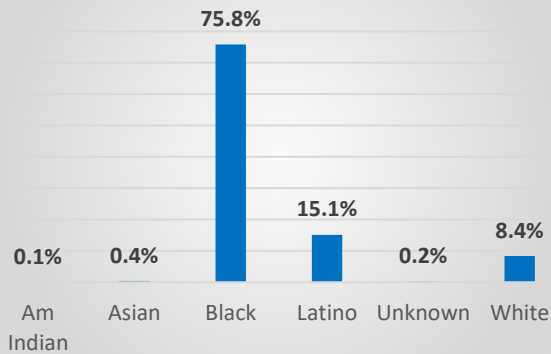

Sheriff's Daily Report

8/13/2020

Under the Custody of the Sheriff	
Total Male and Female	8,257
Jail Population	4,952
Community Corrections	3,305

Behind the Walls: Detainees that are physically housed under the Sheriff's custody 24 hours a day/7 days a week. This includes all populations listed on this chart - Divisional populations male & female, Outside Counties, Hospital, PRC, Women's Residential, & VRIC. Detainees in court-ordered treatment programs (PRC, Women's Residential, VRIC) are housed at CCDOC 24 hours a day/7 days week.

Sheriff's Daily Report

8/13/2020

CCSO Population Demographics

In Confinement

Community Corrections

Gender Distribution

Gender Distribution

Race Distribution

Race Distribution

Age Distribution

Age Distribution