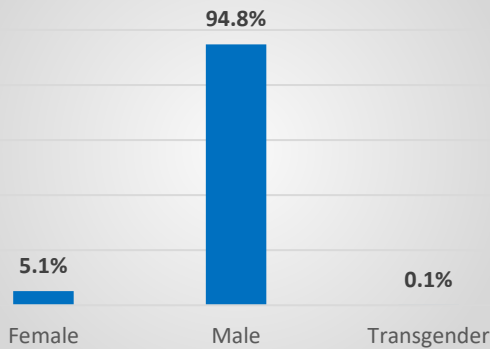

Sheriff's Daily Report

8/13/2020

Under the Custody of the Sheriff	
Total Male and Female	8,257
Jail Population	4,952
Community Corrections	3,305

Behind the Walls: Detainees that are physically housed under the Sheriff's custody 24 hours a day/7 days a week. This includes all populations listed on this chart - Divisional populations male & female, Outside Counties, Hospital, PRC, Women's Residential, & VRIC. Detainees in court-ordered treatment programs (PRC, Women's Residential, VRIC) are housed at CCDOC 24 hours a day/7 days week.

Sheriff's Daily Report

8/13/2020

CCSO Population Demographics

In Confinement

Community Corrections

Gender Distribution

Gender Distribution

Race Distribution

Race Distribution

Age Distribution

Age Distribution