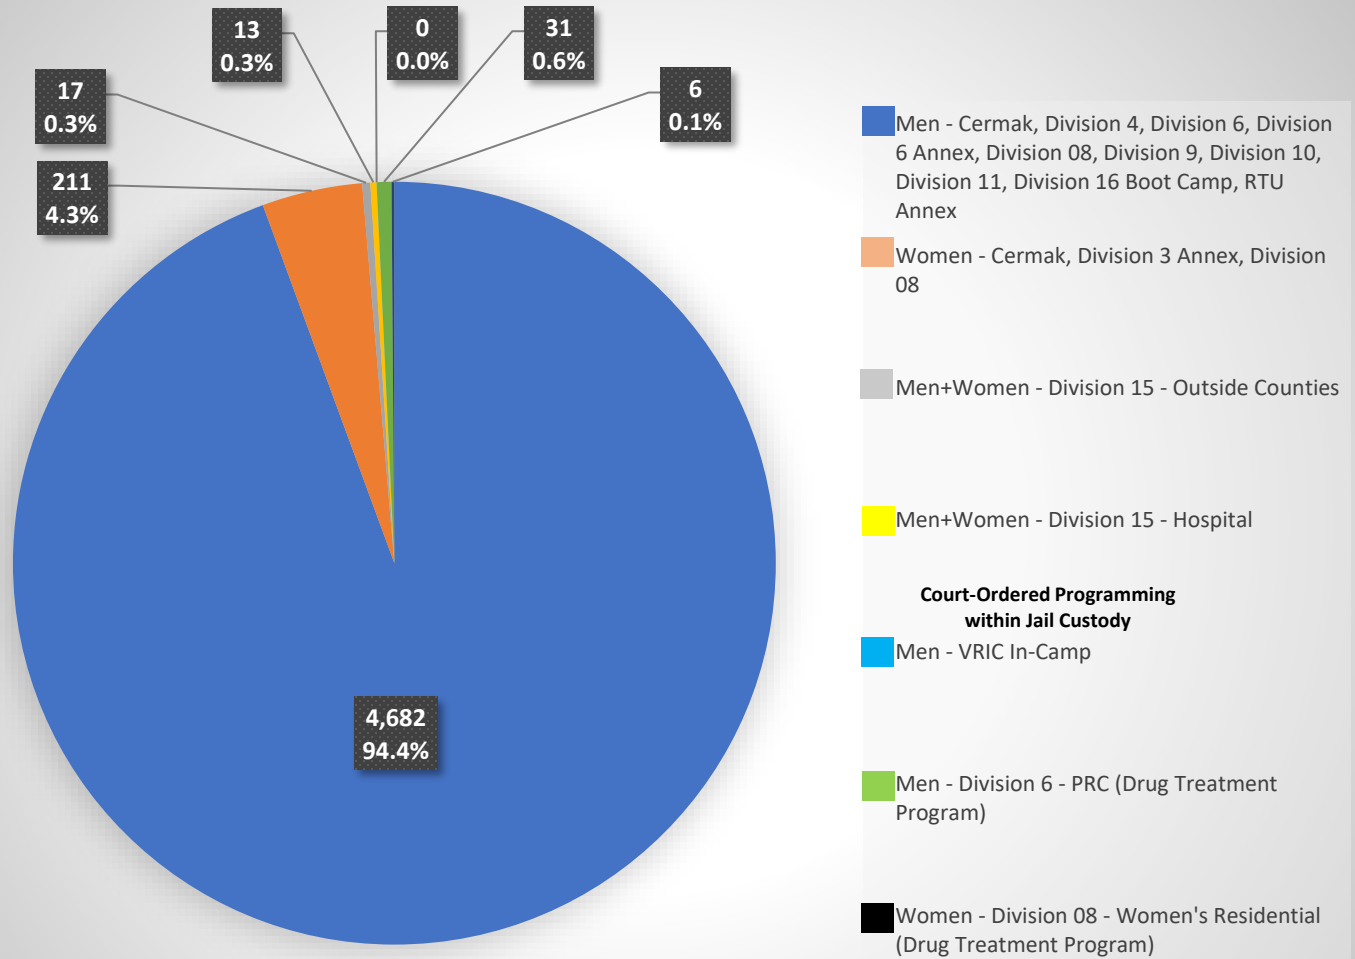

### Jail Population - Behind the Walls

Behind the Walls: Detainees that are physically housed under the Sheriff's custody 24 hours a day/7 days a week. This includes all populations listed on this chart - Divisional populations male & female, Outside Counties, Hospital, PRC, Women's Residential, & VRIC. Detainees in court-ordered treatment programs (PRC, Women's Residential, VRIC) are housed at CCDOC 24 hours a day/7 days week.

##### Race Distribution

##### Age Distribution