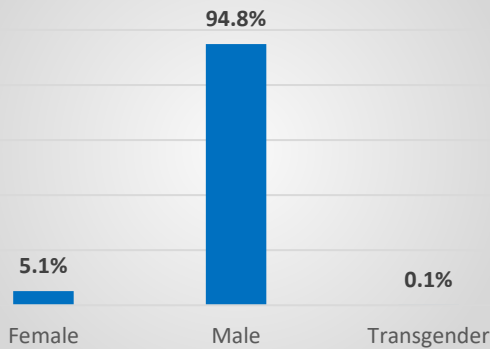

Sheriff's Daily Report

8/10/2020

CCSO Population Demographics

In Confinement

Community Corrections

Gender Distribution