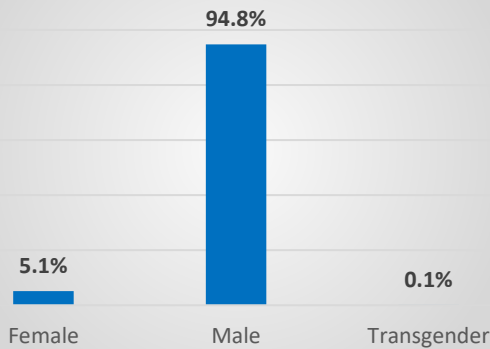

Sheriff's Daily Report

8/8/2020

Under the Custody of the Sheriff	
Total Male and Female	8,195
Jail Population	4,876
Community Corrections	3,319

Jail Population - Behind the Walls

Behind the Walls: Detainees that are physically housed under the Sheriff's custody 24 hours a day/7 days a week. This includes all populations listed on this chart - Divisional populations male & female, Outside Counties, Hospital, PRC, Women's Residential, & VRIC. Detainees in court-ordered treatment programs (PRC, Women's Residential, VRIC) are housed at CCDOC 24 hours a day/7 days week.

Sheriff's Daily Report

8/8/2020

CCSO Population Demographics

In Confinement

Community Corrections

Gender Distribution

Gender Distribution

Race Distribution

Race Distribution

Age Distribution

Age Distribution