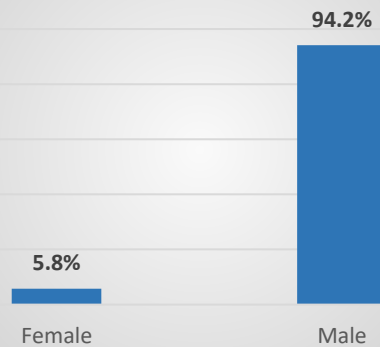

Sheriff's Daily Report

8/8/2020

Under the Custody of the Sheriff	
Total Male and Female	8,195
Jail Population	4,876
Community Corrections	3,319

Jail Population - Behind the Walls

Behind the Walls: Detainees that are physically housed under the Sheriff's custody 24 hours a day/7 days a week. This includes all populations listed on this chart - Divisional populations male & female, Outside Counties, Hospital, PRC, Women's Residential, & VRIC. Detainees in court-ordered treatment programs (PRC, Women's Residential, VRIC) are housed at CCDOC 24 hours a day/7 days week.

Sheriff's Daily Report

8/8/2020

CCSO Population Demographics

In Confinement

Community Corrections

Gender Distribution

Gender Distribution

Race Distribution

Race Distribution

Age Distribution

Age Distribution