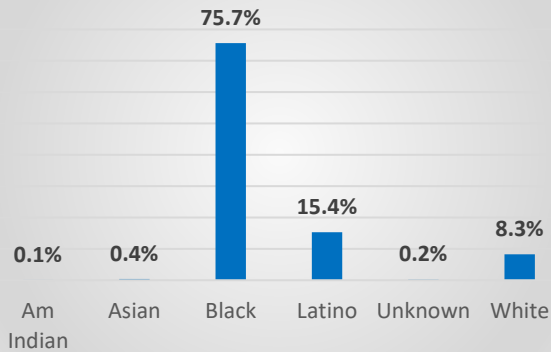

Sheriff's Daily Report

8/8/2020

Under the Custody of the Sheriff	
Total Male and Female	8,195
Jail Population	4,876
Community Corrections	3,319

Jail Population - Behind the Walls

Behind the Walls: Detainees that are physically housed under the Sheriff's custody 24 hours a day/7 days a week. This includes all populations listed on this chart - Divisional populations male & female, Outside Counties, Hospital, PRC, Women's Residential, & VRIC. Detainees in court-ordered treatment programs (PRC, Women's Residential, VRIC) are housed at CCDOC 24 hours a day/7 days week.

Sheriff's Daily Report

8/8/2020

CCSO Population Demographics

In Confinement

Community Corrections

Gender Distribution

Gender Distribution

Race Distribution

Race Distribution

Age Distribution

Age Distribution