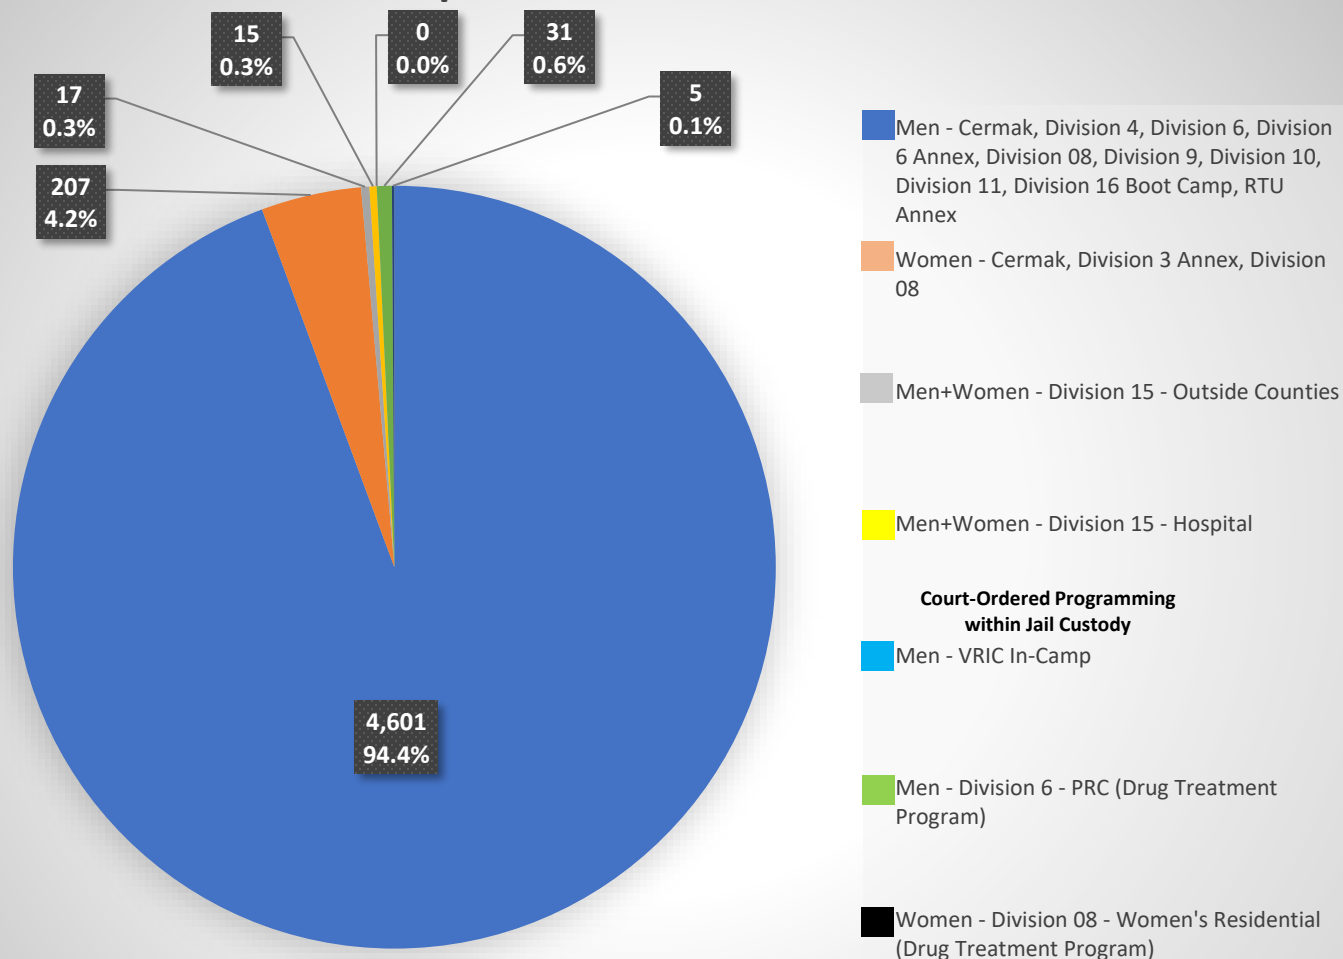

Sheriff's Daily Report

8/8/2020

Under the Custody of the Sheriff	
Total Male and Female	8,195
Jail Population	4,876
Community Corrections	3,319

Jail Population - Behind the Walls

Behind the Walls: Detainees that are physically housed under the Sheriff's custody 24 hours a day/7 days a week. This includes all populations listed on this chart - Divisional populations male & female, Outside Counties, Hospital, PRC, Women's Residential, & VRIC. Detainees in court-ordered treatment programs (PRC, Women's Residential, VRIC) are housed at CCDOC 24 hours a day/7 days week.

Sheriff's Daily Report

8/8/2020

CCSO Population Demographics

In Confinement

Community Corrections

Gender Distribution

Gender Distribution

Race Distribution

Race Distribution

Age Distribution

Age Distribution