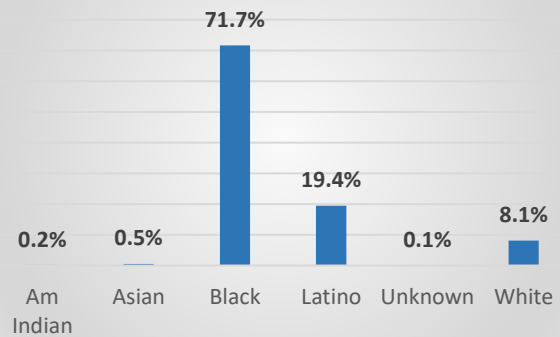

Sheriff's Daily Report

8/8/2020

Under the Custody of the Sheriff	
Total Male and Female	8,195
Jail Population	4,876
Community Corrections	3,319

Jail Population - Behind the Walls

Behind the Walls: Detainees that are physically housed under the Sheriff's custody 24 hours a day/7 days a week. This includes all populations listed on this chart - Divisional populations male & female, Outside Counties, Hospital, PRC, Women's Residential, & VRIC. Detainees in court-ordered treatment programs (PRC, Women's Residential, VRIC) are housed at CCDOC 24 hours a day/7 days week.

Sheriff's Daily Report

8/8/2020

CCSO Population Demographics

In Confinement

Community Corrections

Gender Distribution

Gender Distribution

Race Distribution

Race Distribution

Age Distribution

Age Distribution