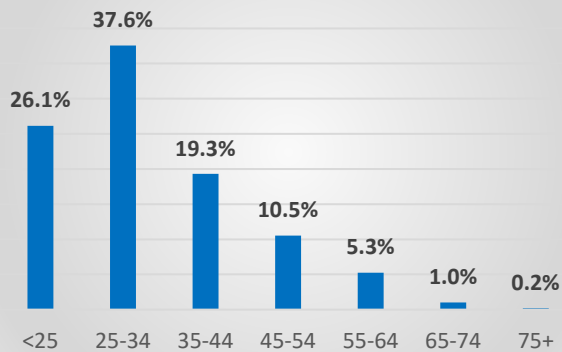

Sheriff's Daily Report

8/8/2020

Under the Custody of the Sheriff	
Total Male and Female	8,195
Jail Population	4,876
Community Corrections	3,319

Jail Population - Behind the Walls

Behind the Walls: Detainees that are physically housed under the Sheriff's custody 24 hours a day/7 days a week. This includes all populations listed on this chart - Divisional populations male & female, Outside Counties, Hospital, PRC, Women's Residential, & VRIC. Detainees in court-ordered treatment programs (PRC, Women's Residential, VRIC) are housed at CCDOC 24 hours a day/7 days week.

Sheriff's Daily Report

8/8/2020

CCSO Population Demographics

In Confinement

Community Corrections

Gender Distribution

Gender Distribution

Race Distribution

Race Distribution

Age Distribution

Age Distribution