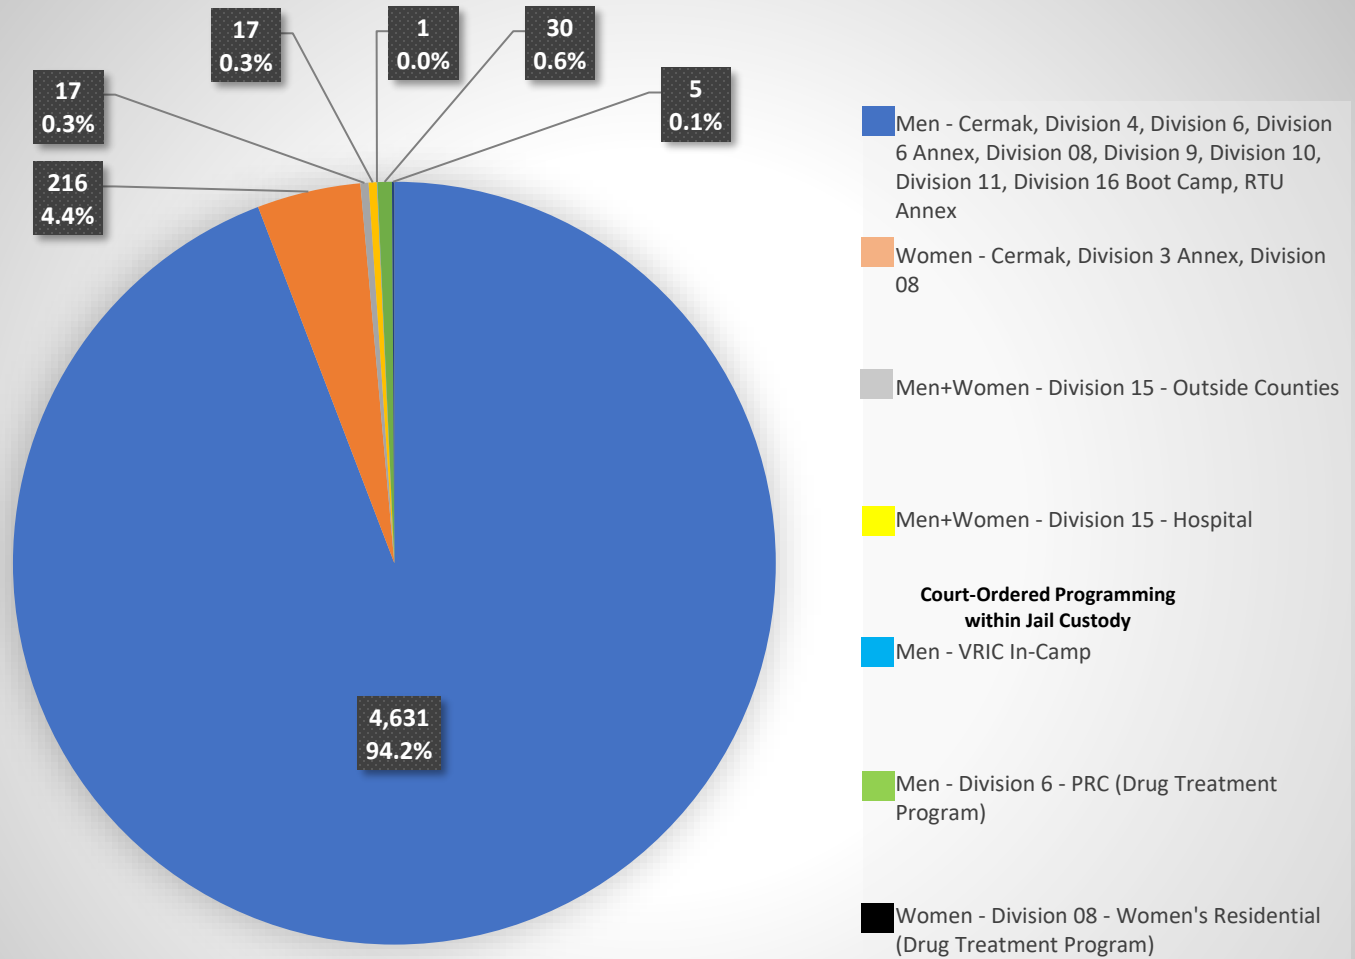

# Sheriff's Daily Report

8/6/2020

Under the Custody of the Sheriff	
<b>Total Male and Female</b>	<b>8,236</b>
Jail Population	4,917
Community Corrections	3,319

## Jail Population - Behind the Walls

Behind the Walls: Detainees that are physically housed under the Sheriff's custody 24 hours a day/7 days a week. This includes all populations listed on this chart - Divisional populations male & female, Outside Counties, Hospital, PRC, Women's Residential, & VRIC. Detainees in court-ordered treatment programs (PRC, Women's Residential, VRIC) are housed at CCDOC 24 hours a day/7 days week.

#### Race Distribution

#### Age Distribution