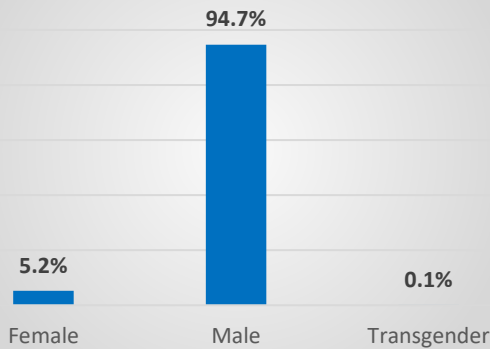

Sheriff's Daily Report

8/6/2020

CCSO Population Demographics

In Confinement

Gender Distribution