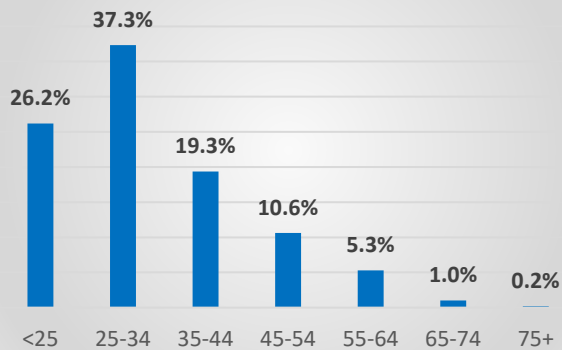

Sheriff's Daily Report

8/5/2020

Under the Custody of the Sheriff	
Total Male and Female	8,264
Jail Population	4,926
Community Corrections	3,338

Jail Population - Behind the Walls

Behind the Walls: Detainees that are physically housed under the Sheriff's custody 24 hours a day/7 days a week. This includes all populations listed on this chart - Divisional populations male & female, Outside Counties, Hospital, PRC, Women's Residential, & VRIC. Detainees in court-ordered treatment programs (PRC, Women's Residential, VRIC) are housed at CCDOC 24 hours a day/7 days week.

Sheriff's Daily Report

8/5/2020

CCSO Population Demographics

In Confinement

Gender Distribution

Race Distribution

Age Distribution

Community Corrections

Gender Distribution

Race Distribution

Age Distribution