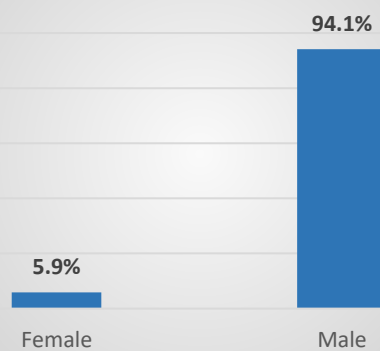

Sheriff's Daily Report

8/5/2020

Under the Custody of the Sheriff	
Total Male and Female	8,264
Jail Population	4,926
Community Corrections	3,338

Jail Population - Behind the Walls

Behind the Walls: Detainees that are physically housed under the Sheriff's custody 24 hours a day/7 days a week. This includes all populations listed on this chart - Divisional populations male & female, Outside Counties, Hospital, PRC, Women's Residential, & VRIC. Detainees in court-ordered treatment programs (PRC, Women's Residential, VRIC) are housed at CCDOC 24 hours a day/7 days week.

Sheriff's Daily Report

8/5/2020

CCSO Population Demographics

In Confinement

Gender Distribution

Race Distribution

Age Distribution

Community Corrections

Gender Distribution

Race Distribution

Age Distribution