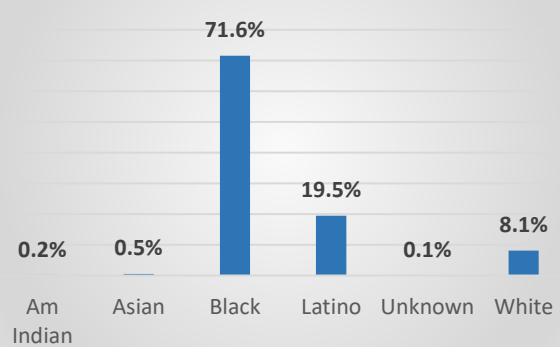

Sheriff's Daily Report

8/5/2020

Under the Custody of the Sheriff	
Total Male and Female	8,264
Jail Population	4,926
Community Corrections	3,338

Jail Population - Behind the Walls

Behind the Walls: Detainees that are physically housed under the Sheriff's custody 24 hours a day/7 days a week. This includes all populations listed on this chart - Divisional populations male & female, Outside Counties, Hospital, PRC, Women's Residential, & VRIC. Detainees in court-ordered treatment programs (PRC, Women's Residential, VRIC) are housed at CCDOC 24 hours a day/7 days week.

Sheriff's Daily Report

8/5/2020

CCSO Population Demographics

In Confinement

Gender Distribution

Race Distribution

Age Distribution

Community Corrections

Gender Distribution

Race Distribution

Age Distribution