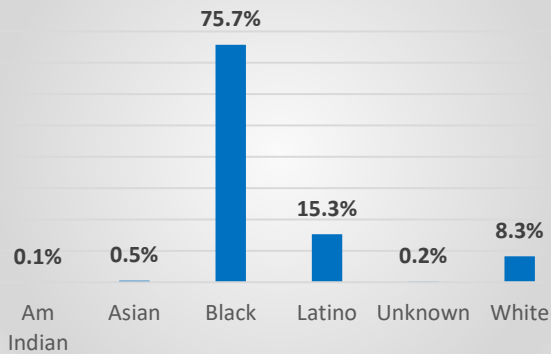

Sheriff's Daily Report

8/5/2020

Under the Custody of the Sheriff	
Total Male and Female	8,264
Jail Population	4,926
Community Corrections	3,338

Jail Population - Behind the Walls

Behind the Walls: Detainees that are physically housed under the Sheriff's custody 24 hours a day/7 days a week. This includes all populations listed on this chart - Divisional populations male & female, Outside Counties, Hospital, PRC, Women's Residential, & VRIC. Detainees in court-ordered treatment programs (PRC, Women's Residential, VRIC) are housed at CCDOC 24 hours a day/7 days week.

Sheriff's Daily Report

8/5/2020

CCSO Population Demographics

In Confinement

Gender Distribution

Race Distribution

Age Distribution

Community Corrections

Gender Distribution

Race Distribution

Age Distribution