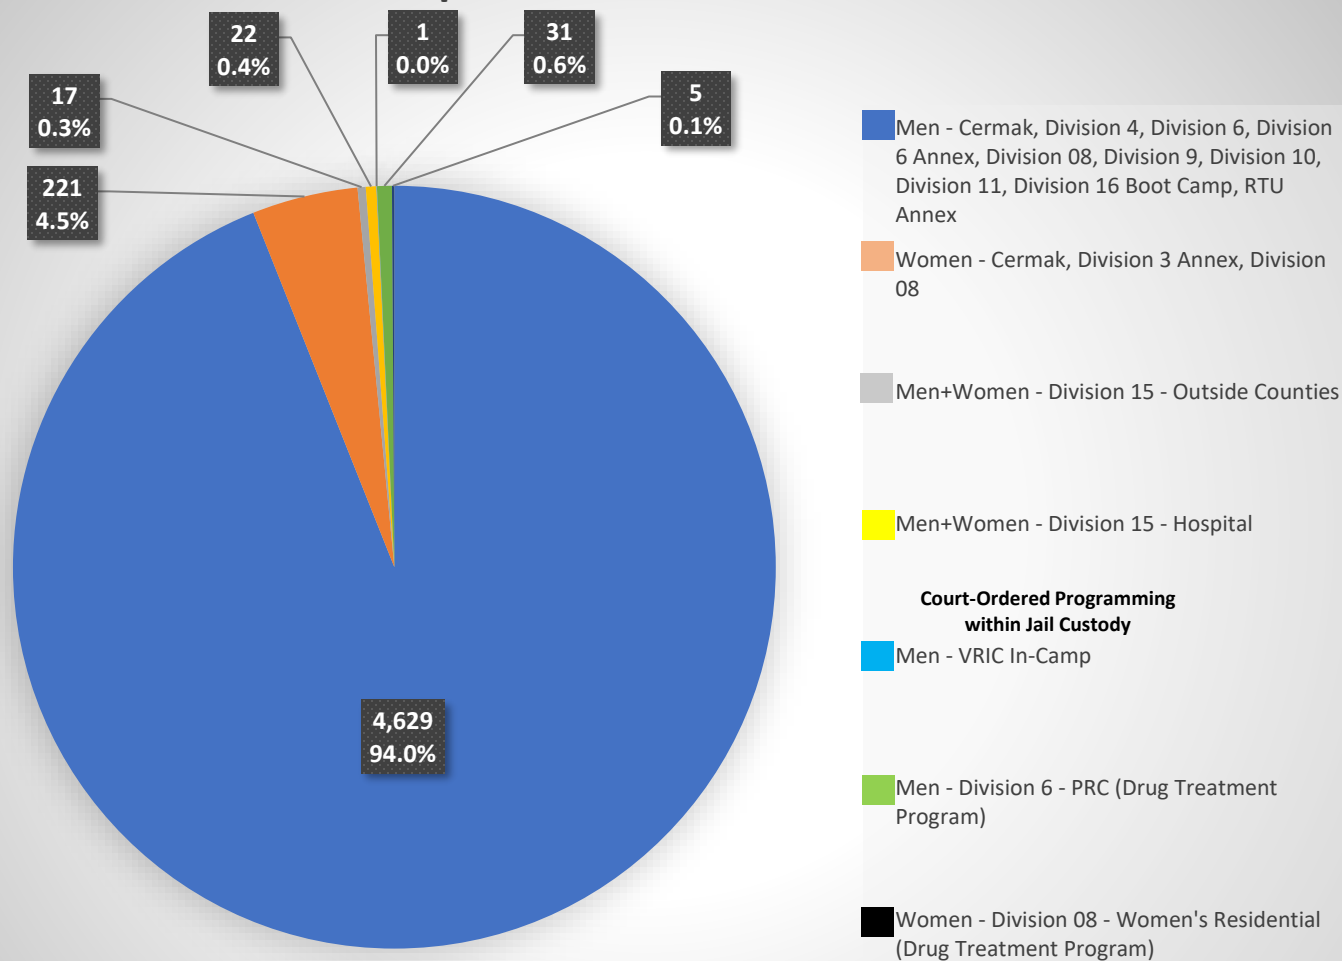

Sheriff's Daily Report

8/5/2020

Under the Custody of the Sheriff	
Total Male and Female	8,264
Jail Population	4,926
Community Corrections	3,338

Jail Population - Behind the Walls

Behind the Walls: Detainees that are physically housed under the Sheriff's custody 24 hours a day/7 days a week. This includes all populations listed on this chart - Divisional populations male & female, Outside Counties, Hospital, PRC, Women's Residential, & VRIC. Detainees in court-ordered treatment programs (PRC, Women's Residential, VRIC) are housed at CCDOC 24 hours a day/7 days week.

Sheriff's Daily Report

8/5/2020

CCSO Population Demographics

In Confinement

Gender Distribution

Race Distribution

Age Distribution

Community Corrections

Gender Distribution

Race Distribution

Age Distribution