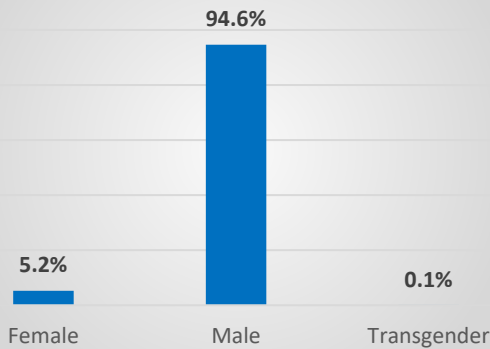

Sheriff's Daily Report

8/5/2020

CCSO Population Demographics

In Confinement

Gender Distribution