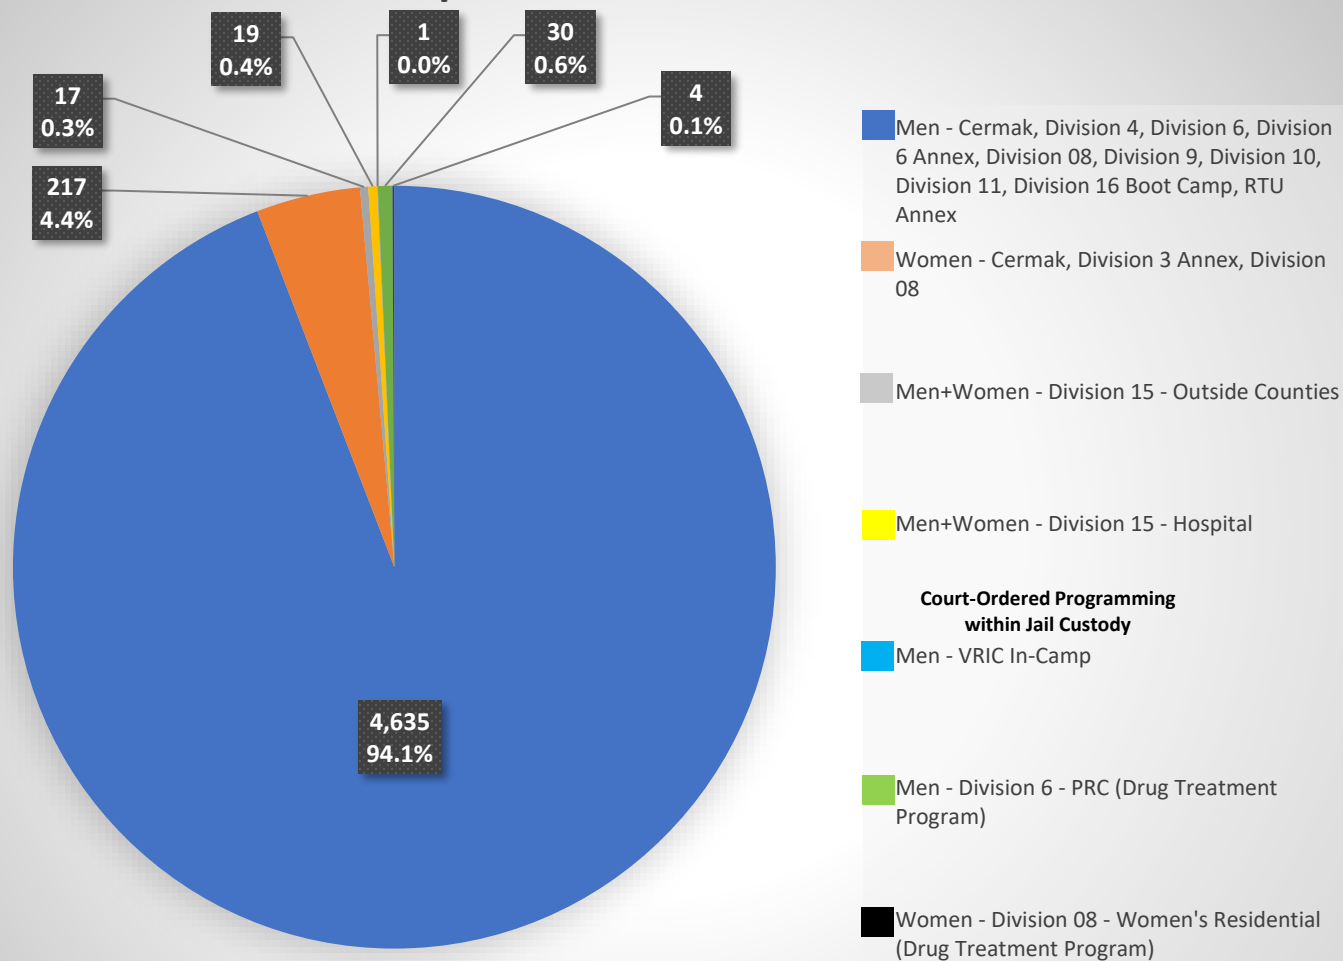

Sheriff's Daily Report

8/4/2020

Under the Custody of the Sheriff	
Total Male and Female	8,248
Jail Population	4,923
Community Corrections	3,325

Jail Population - Behind the Walls

Behind the Walls: Detainees that are physically housed under the Sheriff's custody 24 hours a day/7 days a week. This includes all populations listed on this chart - Divisional populations male & female, Outside Counties, Hospital, PRC, Women's Residential, & VRIC. Detainees in court-ordered treatment programs (PRC, Women's Residential, VRIC) are housed at CCDOC 24 hours a day/7 days week.

Sheriff's Daily Report

8/4/2020

CCSO Population Demographics

In Confinement

Gender Distribution

Race Distribution

Age Distribution

Community Corrections

Gender Distribution

Race Distribution

Age Distribution