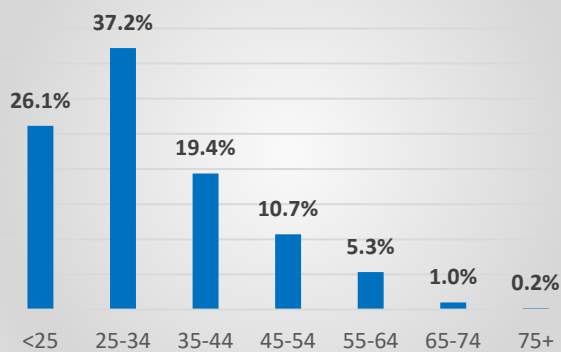

Sheriff's Daily Report

8/4/2020

Under the Custody of the Sheriff	
Total Male and Female	8,248
Jail Population	4,923
Community Corrections	3,325

Jail Population - Behind the Walls

Behind the Walls: Detainees that are physically housed under the Sheriff's custody 24 hours a day/7 days a week. This includes all populations listed on this chart - Divisional populations male & female, Outside Counties, Hospital, PRC, Women's Residential, & VRIC. Detainees in court-ordered treatment programs (PRC, Women's Residential, VRIC) are housed at CCDOC 24 hours a day/7 days week.

Sheriff's Daily Report

8/4/2020

CCSO Population Demographics

In Confinement

Gender Distribution

Race Distribution

Age Distribution

Community Corrections

Gender Distribution

Race Distribution

Age Distribution