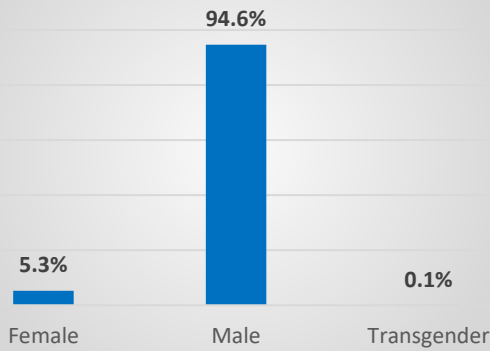

Sheriff's Daily Report

8/4/2020

CCSO Population Demographics

In Confinement

Gender Distribution