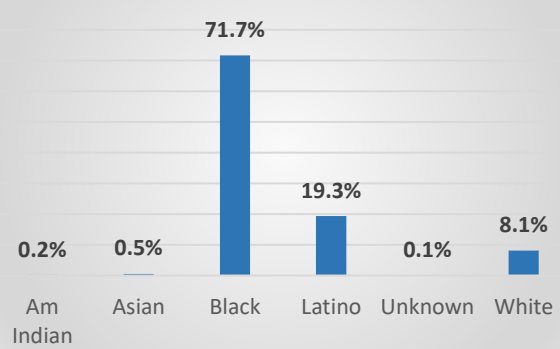

Sheriff's Daily Report

8/4/2020

Under the Custody of the Sheriff	
Total Male and Female	8,248
Jail Population	4,923
Community Corrections	3,325

Jail Population - Behind the Walls

Behind the Walls: Detainees that are physically housed under the Sheriff's custody 24 hours a day/7 days a week. This includes all populations listed on this chart - Divisional populations male & female, Outside Counties, Hospital, PRC, Women's Residential, & VRIC. Detainees in court-ordered treatment programs (PRC, Women's Residential, VRIC) are housed at CCDOC 24 hours a day/7 days week.

Sheriff's Daily Report

8/4/2020

CCSO Population Demographics

In Confinement

Gender Distribution

Race Distribution

Age Distribution

Community Corrections

Gender Distribution

Race Distribution

Age Distribution