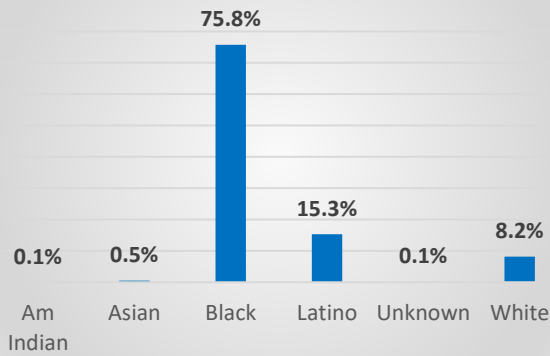

Sheriff's Daily Report

8/4/2020

Under the Custody of the Sheriff	
Total Male and Female	8,248
Jail Population	4,923
Community Corrections	3,325

Jail Population - Behind the Walls

Behind the Walls: Detainees that are physically housed under the Sheriff's custody 24 hours a day/7 days a week. This includes all populations listed on this chart - Divisional populations male & female, Outside Counties, Hospital, PRC, Women's Residential, & VRIC. Detainees in court-ordered treatment programs (PRC, Women's Residential, VRIC) are housed at CCDOC 24 hours a day/7 days week.

Sheriff's Daily Report

8/4/2020

CCSO Population Demographics

In Confinement

Gender Distribution

Race Distribution

Age Distribution

Community Corrections

Gender Distribution

Race Distribution

Age Distribution