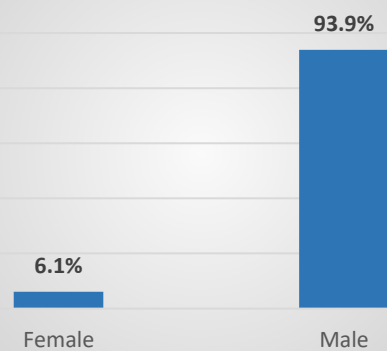

Sheriff's Daily Report

8/4/2020

Under the Custody of the Sheriff	
Total Male and Female	8,248
Jail Population	4,923
Community Corrections	3,325

Jail Population - Behind the Walls

Behind the Walls: Detainees that are physically housed under the Sheriff's custody 24 hours a day/7 days a week. This includes all populations listed on this chart - Divisional populations male & female, Outside Counties, Hospital, PRC, Women's Residential, & VRIC. Detainees in court-ordered treatment programs (PRC, Women's Residential, VRIC) are housed at CCDOC 24 hours a day/7 days week.

Sheriff's Daily Report

8/4/2020

CCSO Population Demographics

In Confinement

Gender Distribution

Race Distribution

Age Distribution

Community Corrections

Gender Distribution

Race Distribution

Age Distribution