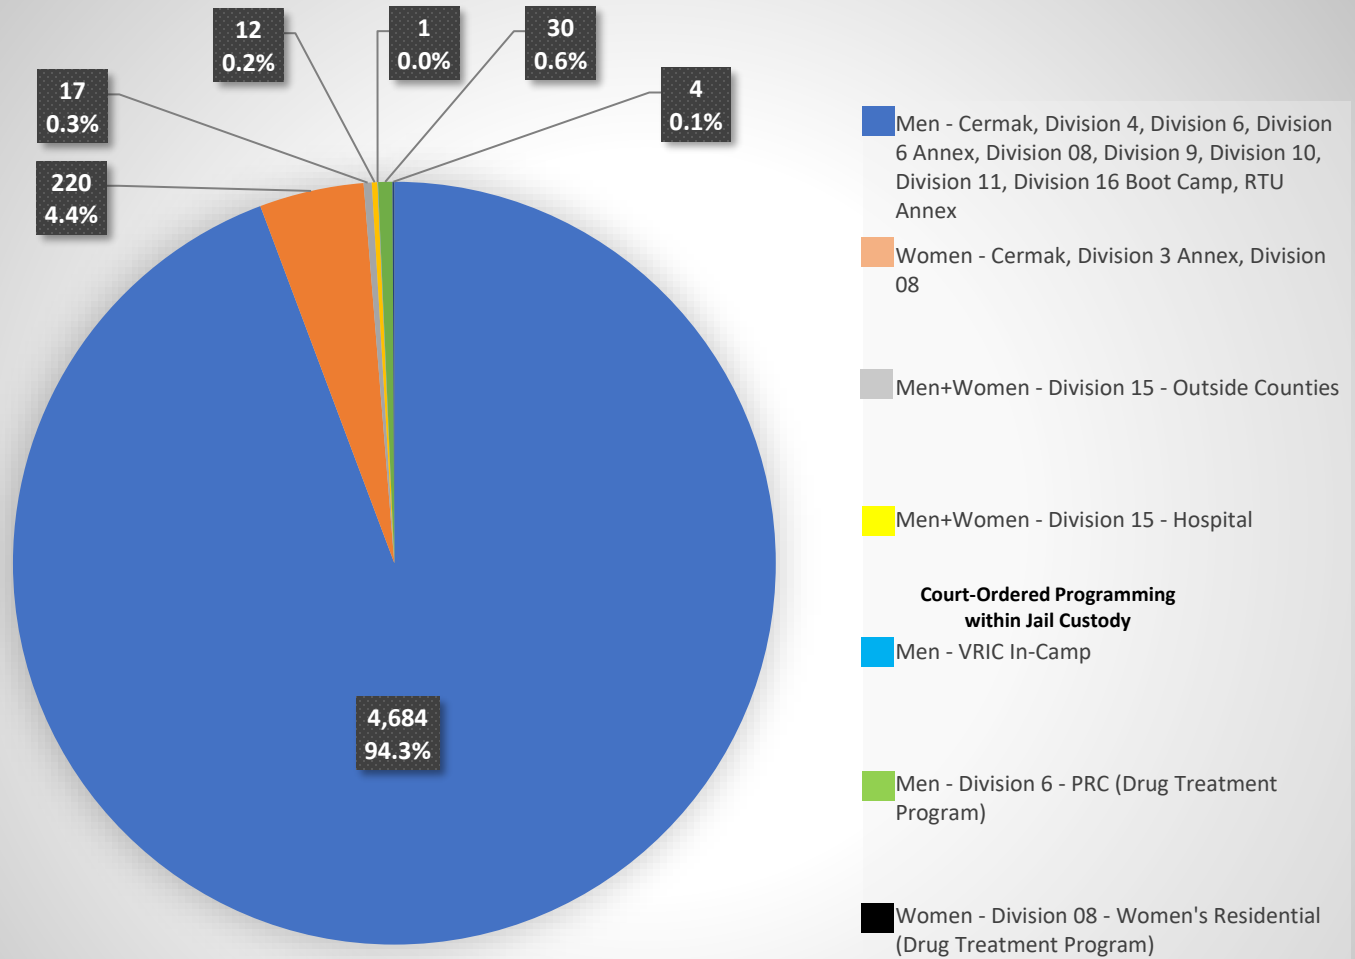

# Sheriff's Daily Report

8/3/2020

Under the Custody of the Sheriff	
<b>Total Male and Female</b>	<b>8,312</b>
Jail Population	4,968
Community Corrections	3,344

## Jail Population - Behind the Walls

Behind the Walls: Detainees that are physically housed under the Sheriff's custody 24 hours a day/7 days a week. This includes all populations listed on this chart - Divisional populations male & female, Outside Counties, Hospital, PRC, Women's Residential, & VRIC. Detainees in court-ordered treatment programs (PRC, Women's Residential, VRIC) are housed at CCDOC 24 hours a day/7 days week.

#### Race Distribution

#### Age Distribution