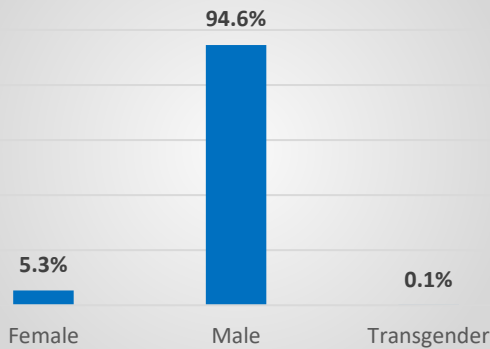

Sheriff's Daily Report

8/3/2020

CCSO Population Demographics

In Confinement

Gender Distribution