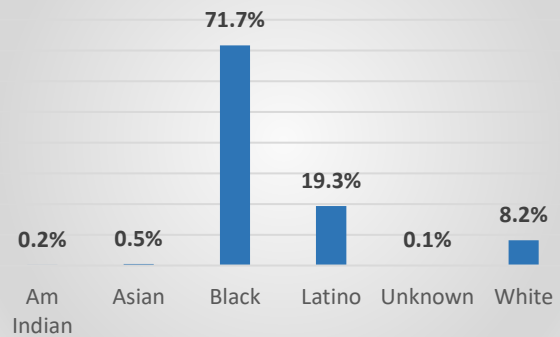

Sheriff's Daily Report

8/2/2020

Under the Custody of the Sheriff	
Total Male and Female	8,265
Jail Population	4,929
Community Corrections	3,336

Jail Population - Behind the Walls

Behind the Walls: Detainees that are physically housed under the Sheriff's custody 24 hours a day/7 days a week. This includes all populations listed on this chart - Divisional populations male & female, Outside Counties, Hospital, PRC, Women's Residential, & VRIC. Detainees in court-ordered treatment programs (PRC, Women's Residential, VRIC) are housed at CCDOC 24 hours a day/7 days week.

Sheriff's Daily Report

8/2/2020

CCSO Population Demographics

In Confinement

Gender Distribution

Race Distribution

Age Distribution

Community Corrections

Gender Distribution

Race Distribution

Age Distribution