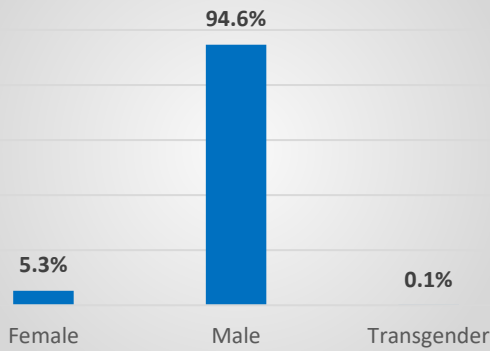

Sheriff's Daily Report

8/2/2020

CCSO Population Demographics

In Confinement

Gender Distribution