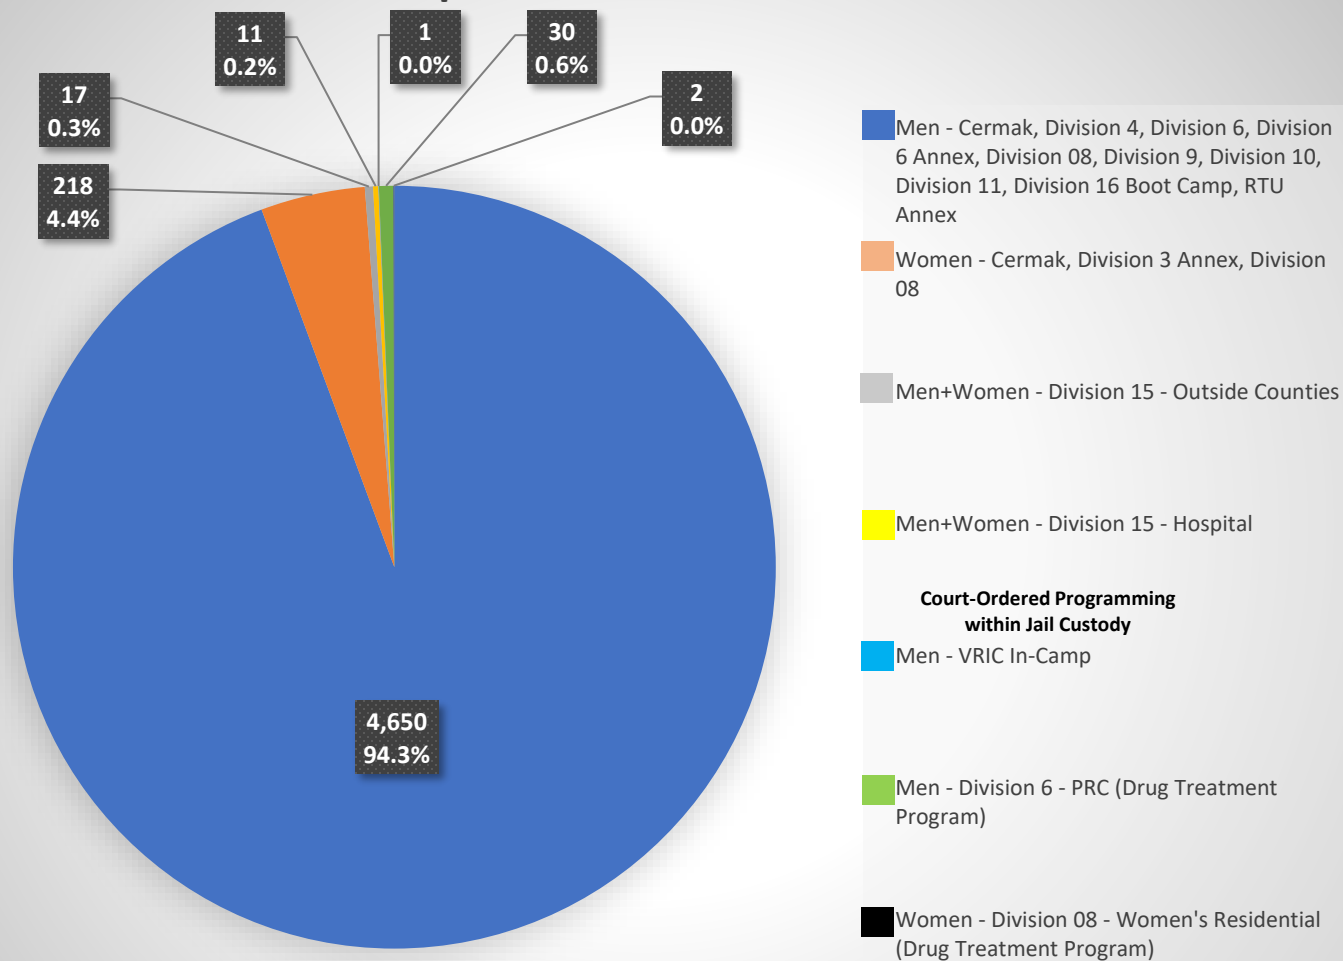

Sheriff's Daily Report

8/2/2020

Under the Custody of the Sheriff	
Total Male and Female	8,265
Jail Population	4,929
Community Corrections	3,336

Jail Population - Behind the Walls

Behind the Walls: Detainees that are physically housed under the Sheriff's custody 24 hours a day/7 days a week. This includes all populations listed on this chart - Divisional populations male & female, Outside Counties, Hospital, PRC, Women's Residential, & VRIC. Detainees in court-ordered treatment programs (PRC, Women's Residential, VRIC) are housed at CCDOC 24 hours a day/7 days week.

Sheriff's Daily Report

8/2/2020

CCSO Population Demographics

In Confinement

Gender Distribution

Race Distribution

Age Distribution

Community Corrections

Gender Distribution

Race Distribution

Age Distribution