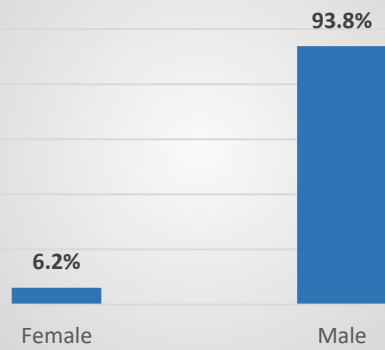

Sheriff's Daily Report

8/2/2020

Under the Custody of the Sheriff	
Total Male and Female	8,265
Jail Population	4,929
Community Corrections	3,336

Jail Population - Behind the Walls

Behind the Walls: Detainees that are physically housed under the Sheriff's custody 24 hours a day/7 days a week. This includes all populations listed on this chart - Divisional populations male & female, Outside Counties, Hospital, PRC, Women's Residential, & VRIC. Detainees in court-ordered treatment programs (PRC, Women's Residential, VRIC) are housed at CCDOC 24 hours a day/7 days week.

Sheriff's Daily Report

8/2/2020

CCSO Population Demographics

In Confinement

Gender Distribution

Race Distribution

Age Distribution

Community Corrections

Gender Distribution

Race Distribution

Age Distribution