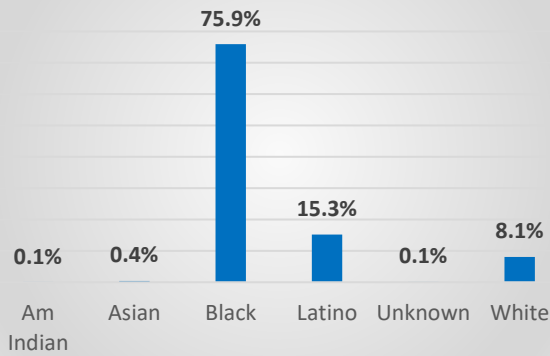

Sheriff's Daily Report

8/2/2020

Under the Custody of the Sheriff	
Total Male and Female	8,265
Jail Population	4,929
Community Corrections	3,336

Jail Population - Behind the Walls

Behind the Walls: Detainees that are physically housed under the Sheriff's custody 24 hours a day/7 days a week. This includes all populations listed on this chart - Divisional populations male & female, Outside Counties, Hospital, PRC, Women's Residential, & VRIC. Detainees in court-ordered treatment programs (PRC, Women's Residential, VRIC) are housed at CCDOC 24 hours a day/7 days week.

Sheriff's Daily Report

8/2/2020

CCSO Population Demographics

In Confinement

Gender Distribution

Race Distribution

Age Distribution

Community Corrections

Gender Distribution

Race Distribution

Age Distribution