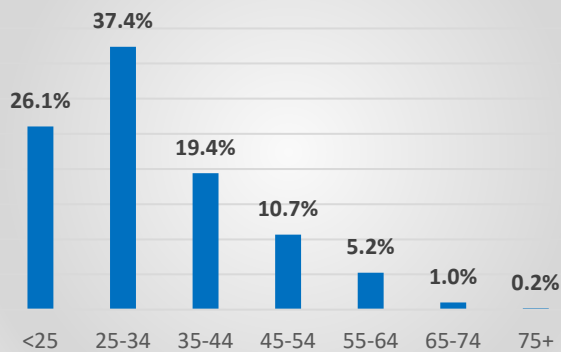

Sheriff's Daily Report

8/2/2020

Under the Custody of the Sheriff	
Total Male and Female	8,265
Jail Population	4,929
Community Corrections	3,336

Jail Population - Behind the Walls

Behind the Walls: Detainees that are physically housed under the Sheriff's custody 24 hours a day/7 days a week. This includes all populations listed on this chart - Divisional populations male & female, Outside Counties, Hospital, PRC, Women's Residential, & VRIC. Detainees in court-ordered treatment programs (PRC, Women's Residential, VRIC) are housed at CCDOC 24 hours a day/7 days week.

Sheriff's Daily Report

8/2/2020

CCSO Population Demographics

In Confinement

Gender Distribution

Race Distribution

Age Distribution

Community Corrections

Gender Distribution

Race Distribution

Age Distribution