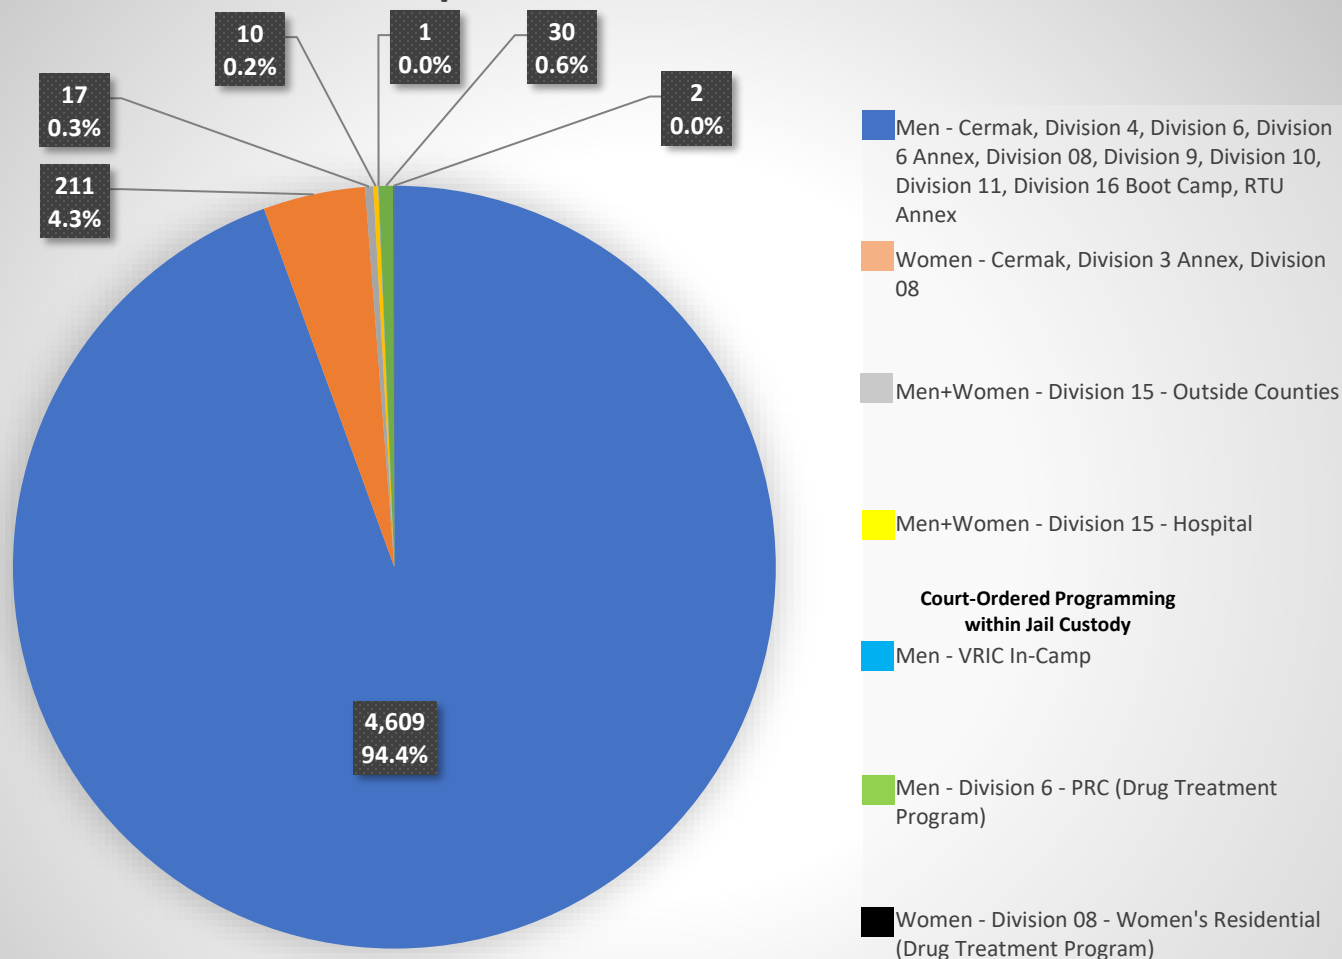

Sheriff's Daily Report

8/1/2020

Under the Custody of the Sheriff	
Total Male and Female	8,203
Jail Population	4,880
Community Corrections	3,323

Jail Population - Behind the Walls

Behind the Walls: Detainees that are physically housed under the Sheriff's custody 24 hours a day/7 days a week. This includes all populations listed on this chart - Divisional populations male & female, Outside Counties, Hospital, PRC, Women's Residential, & VRIC. Detainees in court-ordered treatment programs (PRC, Women's Residential, VRIC) are housed at CCDOC 24 hours a day/7 days week.

Sheriff's Daily Report

8/1/2020

CCSO Population Demographics

In Confinement

Community Corrections

Gender Distribution

Gender Distribution

Race Distribution

Race Distribution

Age Distribution

Age Distribution