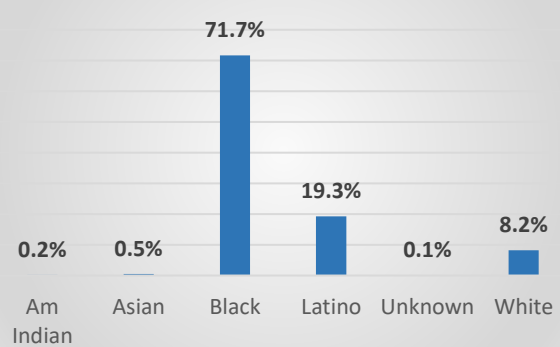

Sheriff's Daily Report

8/1/2020

Under the Custody of the Sheriff	
Total Male and Female	8,203
Jail Population	4,880
Community Corrections	3,323

Jail Population - Behind the Walls

Behind the Walls: Detainees that are physically housed under the Sheriff's custody 24 hours a day/7 days a week. This includes all populations listed on this chart - Divisional populations male & female, Outside Counties, Hospital, PRC, Women's Residential, & VRIC. Detainees in court-ordered treatment programs (PRC, Women's Residential, VRIC) are housed at CCDOC 24 hours a day/7 days week.

Sheriff's Daily Report

8/1/2020

CCSO Population Demographics

In Confinement

Community Corrections

Gender Distribution

Gender Distribution

Race Distribution

Race Distribution

Age Distribution

Age Distribution