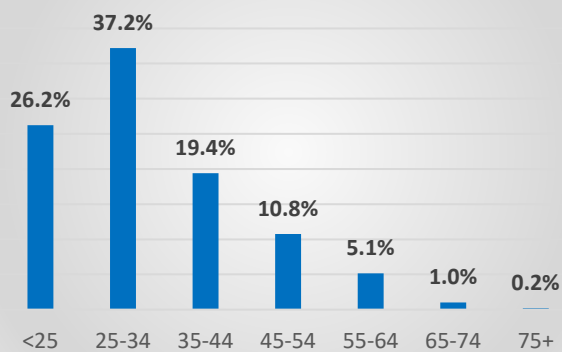

Sheriff's Daily Report

8/1/2020

Under the Custody of the Sheriff	
Total Male and Female	8,203
Jail Population	4,880
Community Corrections	3,323

Jail Population - Behind the Walls

Behind the Walls: Detainees that are physically housed under the Sheriff's custody 24 hours a day/7 days a week. This includes all populations listed on this chart - Divisional populations male & female, Outside Counties, Hospital, PRC, Women's Residential, & VRIC. Detainees in court-ordered treatment programs (PRC, Women's Residential, VRIC) are housed at CCDOC 24 hours a day/7 days week.

Sheriff's Daily Report

8/1/2020

CCSO Population Demographics

In Confinement

Community Corrections

Gender Distribution

Gender Distribution

Race Distribution

Race Distribution

Age Distribution

Age Distribution