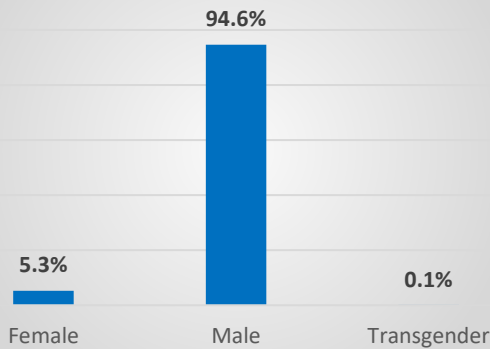

Sheriff's Daily Report

8/1/2020

Under the Custody of the Sheriff	
Total Male and Female	8,203
Jail Population	4,880
Community Corrections	3,323

Jail Population - Behind the Walls

Behind the Walls: Detainees that are physically housed under the Sheriff's custody 24 hours a day/7 days a week. This includes all populations listed on this chart - Divisional populations male & female, Outside Counties, Hospital, PRC, Women's Residential, & VRIC. Detainees in court-ordered treatment programs (PRC, Women's Residential, VRIC) are housed at CCDOC 24 hours a day/7 days week.

Sheriff's Daily Report

8/1/2020

CCSO Population Demographics

In Confinement

Community Corrections

Gender Distribution

Gender Distribution

Race Distribution

Race Distribution

Age Distribution

Age Distribution