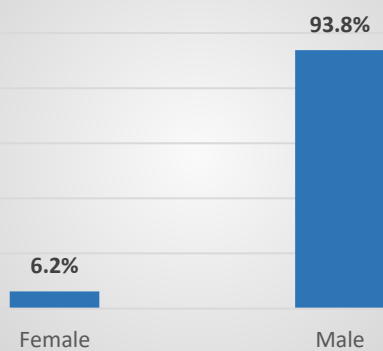

Sheriff's Daily Report

8/1/2020

Under the Custody of the Sheriff	
Total Male and Female	8,203
Jail Population	4,880
Community Corrections	3,323

Jail Population - Behind the Walls

Behind the Walls: Detainees that are physically housed under the Sheriff's custody 24 hours a day/7 days a week. This includes all populations listed on this chart - Divisional populations male & female, Outside Counties, Hospital, PRC, Women's Residential, & VRIC. Detainees in court-ordered treatment programs (PRC, Women's Residential, VRIC) are housed at CCDOC 24 hours a day/7 days week.

Sheriff's Daily Report

8/1/2020

CCSO Population Demographics

In Confinement

Community Corrections

Gender Distribution

Gender Distribution

Race Distribution

Race Distribution

Age Distribution

Age Distribution