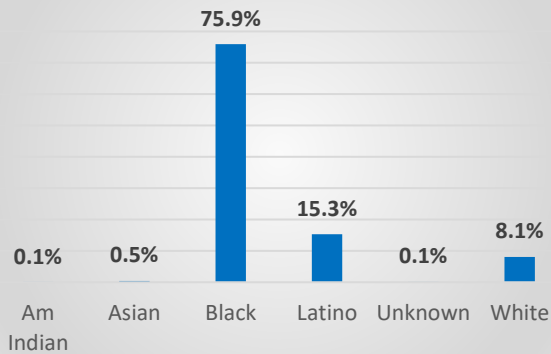

Sheriff's Daily Report

8/1/2020

Under the Custody of the Sheriff	
Total Male and Female	8,203
Jail Population	4,880
Community Corrections	3,323

Jail Population - Behind the Walls

Behind the Walls: Detainees that are physically housed under the Sheriff's custody 24 hours a day/7 days a week. This includes all populations listed on this chart - Divisional populations male & female, Outside Counties, Hospital, PRC, Women's Residential, & VRIC. Detainees in court-ordered treatment programs (PRC, Women's Residential, VRIC) are housed at CCDOC 24 hours a day/7 days week.

Sheriff's Daily Report

8/1/2020

CCSO Population Demographics

In Confinement

Community Corrections

Gender Distribution

Gender Distribution

Race Distribution

Race Distribution

Age Distribution

Age Distribution