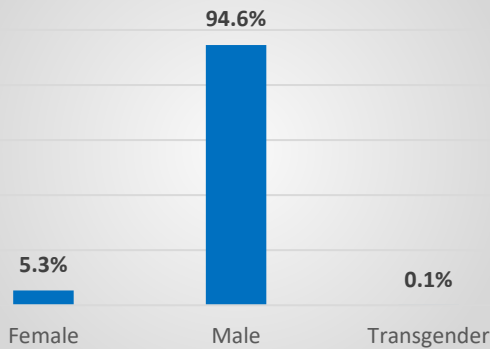

Sheriff's Daily Report

7/29/2020

CCSO Population Demographics

In Confinement

Community Corrections

Gender Distribution