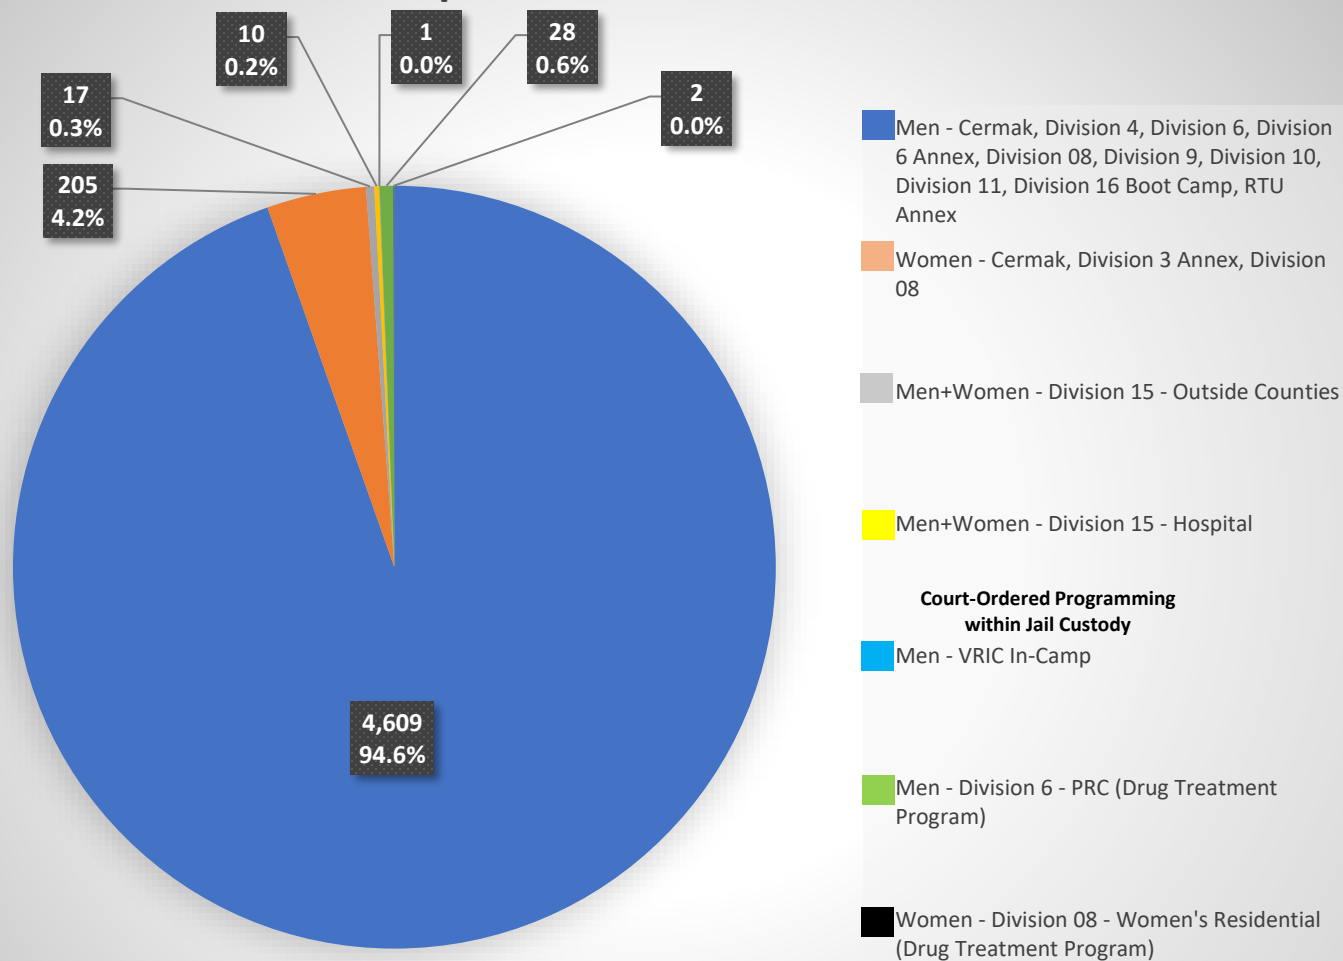

# Sheriff's Daily Report

7/29/2020

Under the Custody of the Sheriff	
<b>Total Male and Female</b>	<b>8,210</b>
Jail Population	4,872
Community Corrections	3,338

## Jail Population - Behind the Walls

Behind the Walls: Detainees that are physically housed under the Sheriff's custody 24 hours a day/7 days a week. This includes all populations listed on this chart - Divisional populations male & female, Outside Counties, Hospital, PRC, Women's Residential, & VRIC. Detainees in court-ordered treatment programs (PRC, Women's Residential, VRIC) are housed at CCDOC 24 hours a day/7 days week.

##### Race Distribution

##### Age Distribution