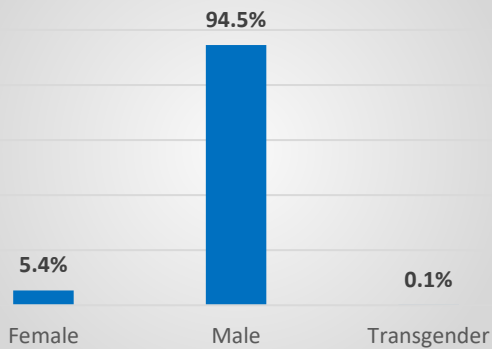

Sheriff's Daily Report

7/26/2020

CCSO Population Demographics

In Confinement

Gender Distribution