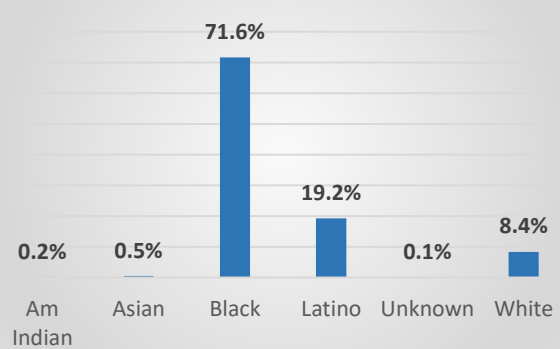

Sheriff's Daily Report

7/26/2020

Under the Custody of the Sheriff	
Total Male and Female	8,222
Jail Population	4,892
Community Corrections	3,330

Jail Population - Behind the Walls

Behind the Walls: Detainees that are physically housed under the Sheriff's custody 24 hours a day/7 days a week. This includes all populations listed on this chart - Divisional populations male & female, Outside Counties, Hospital, PRC, Women's Residential, & VRIC. Detainees in court-ordered treatment programs (PRC, Women's Residential, VRIC) are housed at CCDOC 24 hours a day/7 days week.

Sheriff's Daily Report

7/26/2020

CCSO Population Demographics

In Confinement

Gender Distribution

Race Distribution

Age Distribution

Community Corrections

Gender Distribution

Race Distribution

Age Distribution