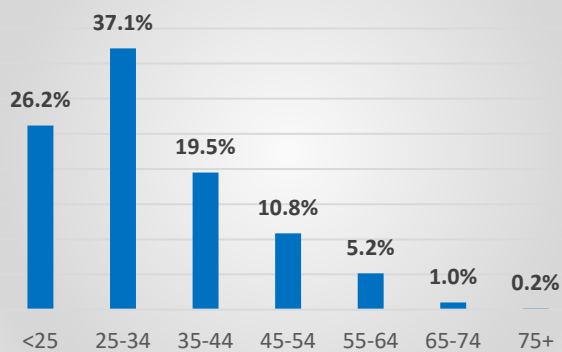

Sheriff's Daily Report

7/26/2020

Under the Custody of the Sheriff	
Total Male and Female	8,222
Jail Population	4,892
Community Corrections	3,330

Jail Population - Behind the Walls

Behind the Walls: Detainees that are physically housed under the Sheriff's custody 24 hours a day/7 days a week. This includes all populations listed on this chart - Divisional populations male & female, Outside Counties, Hospital, PRC, Women's Residential, & VRIC. Detainees in court-ordered treatment programs (PRC, Women's Residential, VRIC) are housed at CCDOC 24 hours a day/7 days week.

Sheriff's Daily Report

7/26/2020

CCSO Population Demographics

In Confinement

Gender Distribution

Race Distribution

Age Distribution

Community Corrections

Gender Distribution

Race Distribution

Age Distribution