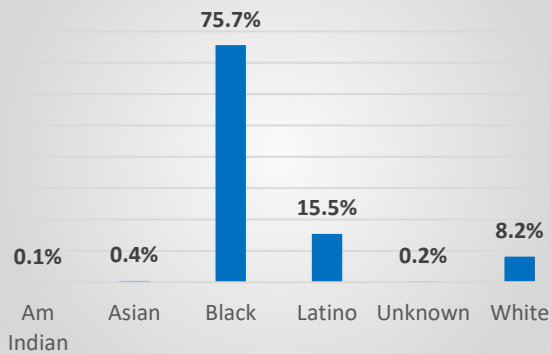

Sheriff's Daily Report

7/26/2020

Under the Custody of the Sheriff	
Total Male and Female	8,222
Jail Population	4,892
Community Corrections	3,330

Jail Population - Behind the Walls

Behind the Walls: Detainees that are physically housed under the Sheriff's custody 24 hours a day/7 days a week. This includes all populations listed on this chart - Divisional populations male & female, Outside Counties, Hospital, PRC, Women's Residential, & VRIC. Detainees in court-ordered treatment programs (PRC, Women's Residential, VRIC) are housed at CCDOC 24 hours a day/7 days week.

Sheriff's Daily Report

7/26/2020

CCSO Population Demographics

In Confinement

Gender Distribution

Race Distribution

Age Distribution

Community Corrections

Gender Distribution

Race Distribution

Age Distribution