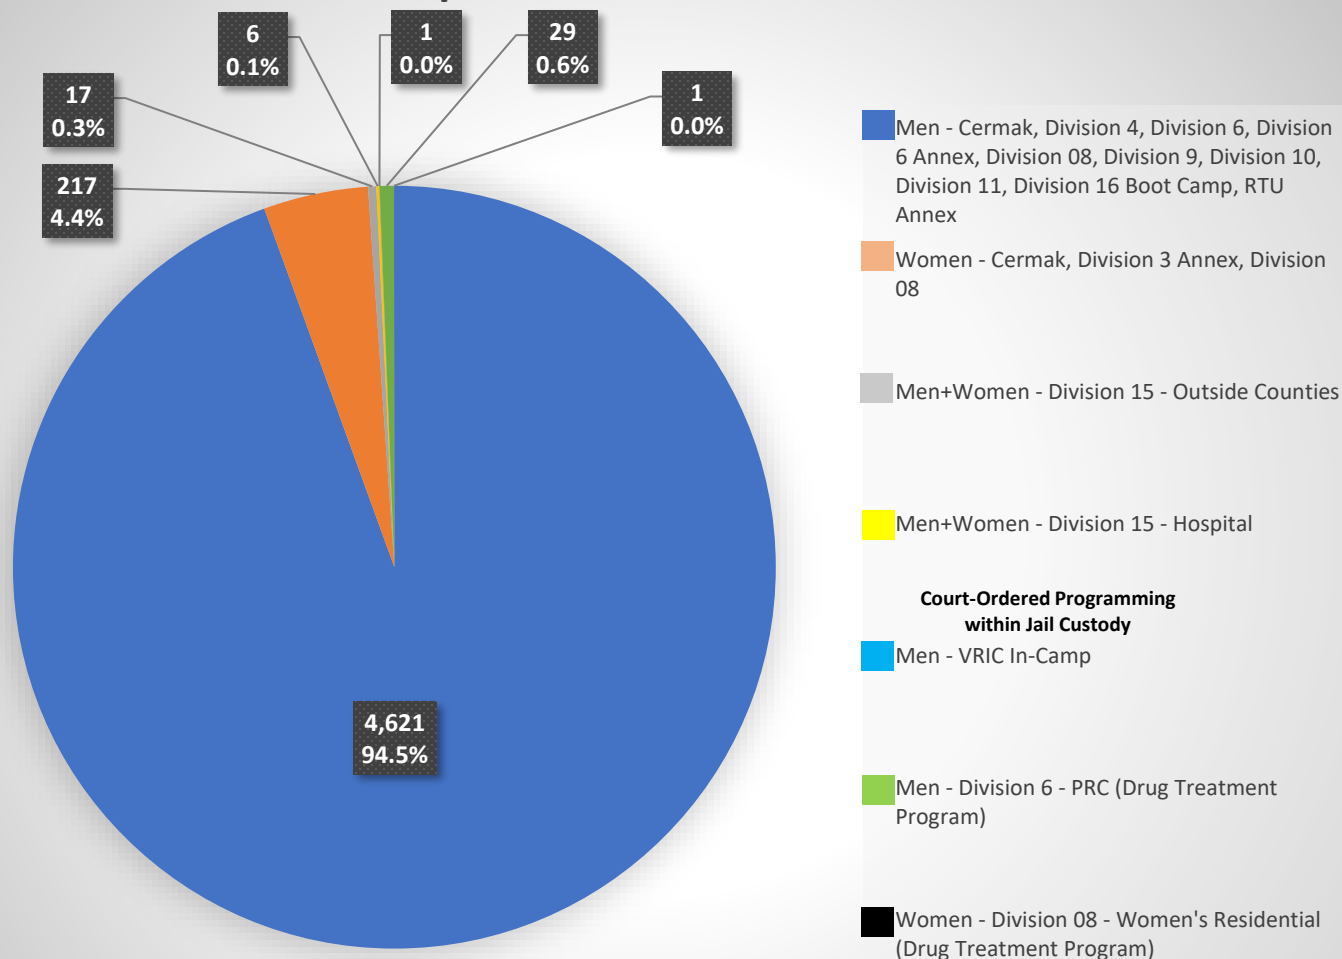

Sheriff's Daily Report

7/26/2020

Under the Custody of the Sheriff	
Total Male and Female	8,222
Jail Population	4,892
Community Corrections	3,330

Jail Population - Behind the Walls

Behind the Walls: Detainees that are physically housed under the Sheriff's custody 24 hours a day/7 days a week. This includes all populations listed on this chart - Divisional populations male & female, Outside Counties, Hospital, PRC, Women's Residential, & VRIC. Detainees in court-ordered treatment programs (PRC, Women's Residential, VRIC) are housed at CCDOC 24 hours a day/7 days week.

Sheriff's Daily Report

7/26/2020

CCSO Population Demographics

In Confinement

Gender Distribution

Race Distribution

Age Distribution

Community Corrections

Gender Distribution

Race Distribution

Age Distribution