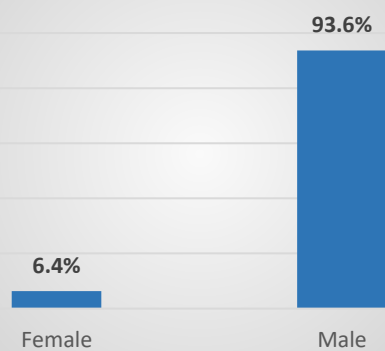

Sheriff's Daily Report

7/26/2020

Under the Custody of the Sheriff	
Total Male and Female	8,222
Jail Population	4,892
Community Corrections	3,330

Jail Population - Behind the Walls

Behind the Walls: Detainees that are physically housed under the Sheriff's custody 24 hours a day/7 days a week. This includes all populations listed on this chart - Divisional populations male & female, Outside Counties, Hospital, PRC, Women's Residential, & VRIC. Detainees in court-ordered treatment programs (PRC, Women's Residential, VRIC) are housed at CCDOC 24 hours a day/7 days week.

Sheriff's Daily Report

7/26/2020

CCSO Population Demographics

In Confinement

Gender Distribution

Race Distribution

Age Distribution

Community Corrections

Gender Distribution

Race Distribution

Age Distribution