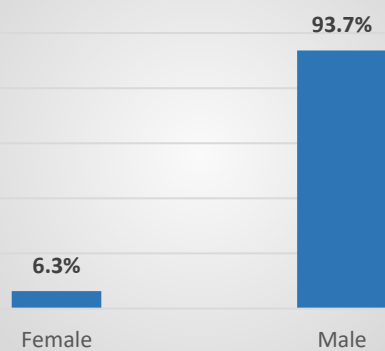

Sheriff's Daily Report

7/25/2020

Under the Custody of the Sheriff	
Total Male and Female	8,181
Jail Population	4,861
Community Corrections	3,320

Jail Population - Behind the Walls

Behind the Walls: Detainees that are physically housed under the Sheriff's custody 24 hours a day/7 days a week. This includes all populations listed on this chart - Divisional populations male & female, Outside Counties, Hospital, PRC, Women's Residential, & VRIC. Detainees in court-ordered treatment programs (PRC, Women's Residential, VRIC) are housed at CCDOC 24 hours a day/7 days week.

Sheriff's Daily Report

7/25/2020

CCSO Population Demographics

In Confinement

Community Corrections

Gender Distribution

Gender Distribution

Race Distribution

Race Distribution

Age Distribution

Age Distribution