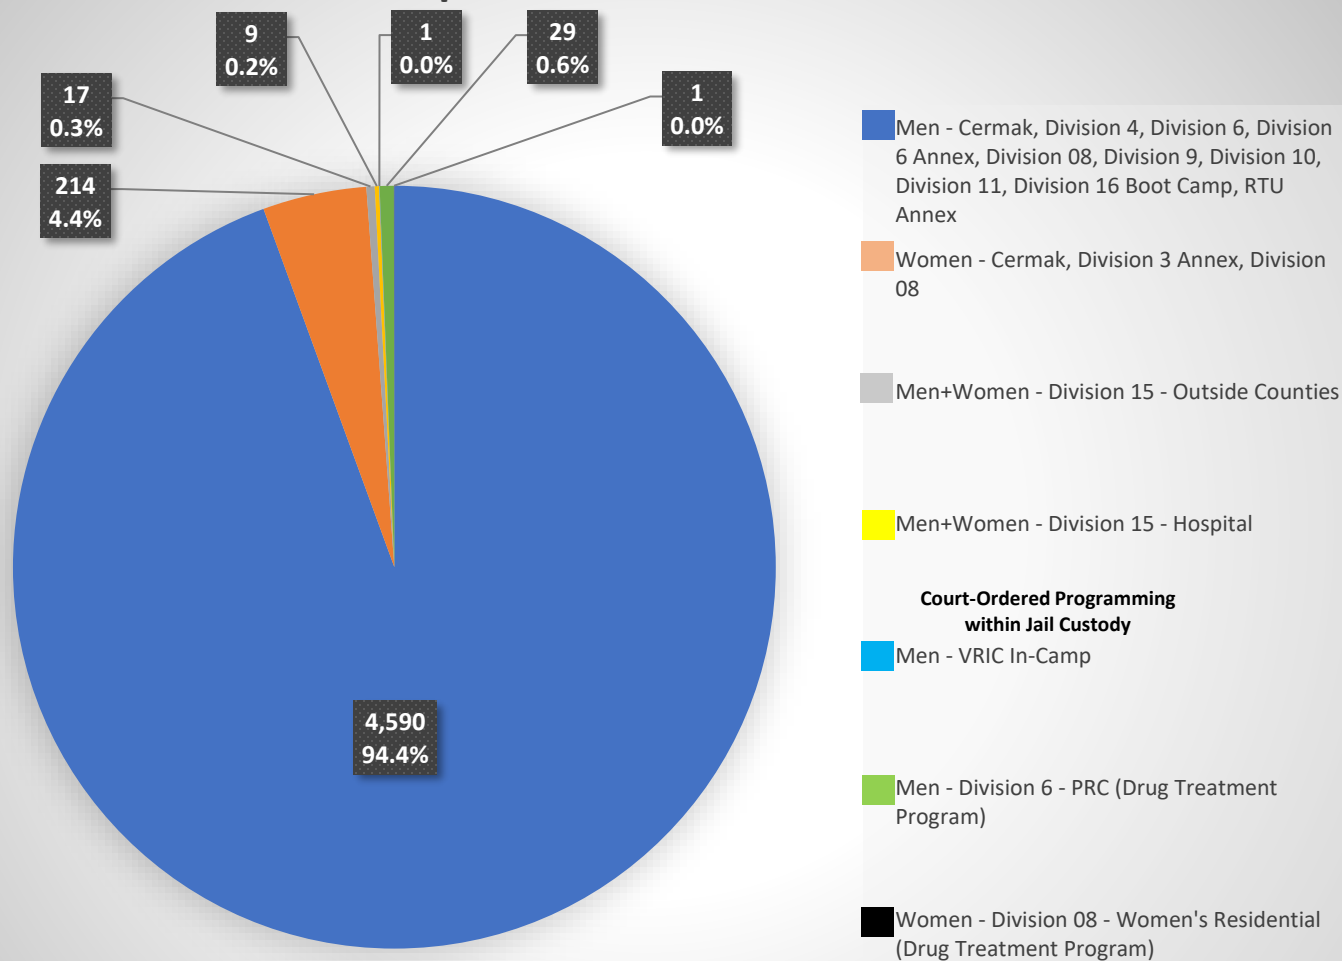

Sheriff's Daily Report

7/25/2020

Under the Custody of the Sheriff	
Total Male and Female	8,181
Jail Population	4,861
Community Corrections	3,320

Jail Population - Behind the Walls

Behind the Walls: Detainees that are physically housed under the Sheriff's custody 24 hours a day/7 days a week. This includes all populations listed on this chart - Divisional populations male & female, Outside Counties, Hospital, PRC, Women's Residential, & VRIC. Detainees in court-ordered treatment programs (PRC, Women's Residential, VRIC) are housed at CCDOC 24 hours a day/7 days week.

Sheriff's Daily Report

7/25/2020

CCSO Population Demographics

In Confinement

Community Corrections

Gender Distribution

Gender Distribution

Race Distribution

Race Distribution

Age Distribution

Age Distribution