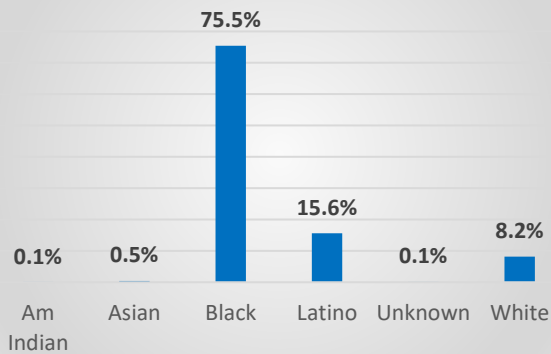

Sheriff's Daily Report

7/25/2020

Under the Custody of the Sheriff	
Total Male and Female	8,181
Jail Population	4,861
Community Corrections	3,320

Jail Population - Behind the Walls

Behind the Walls: Detainees that are physically housed under the Sheriff's custody 24 hours a day/7 days a week. This includes all populations listed on this chart - Divisional populations male & female, Outside Counties, Hospital, PRC, Women's Residential, & VRIC. Detainees in court-ordered treatment programs (PRC, Women's Residential, VRIC) are housed at CCDOC 24 hours a day/7 days week.

Sheriff's Daily Report

7/25/2020

CCSO Population Demographics

In Confinement

Community Corrections

Gender Distribution

Gender Distribution

Race Distribution

Race Distribution

Age Distribution

Age Distribution