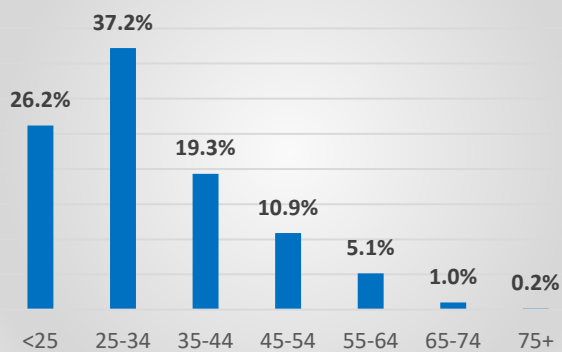

Sheriff's Daily Report

7/25/2020

Under the Custody of the Sheriff	
Total Male and Female	8,181
Jail Population	4,861
Community Corrections	3,320

Jail Population - Behind the Walls

Behind the Walls: Detainees that are physically housed under the Sheriff's custody 24 hours a day/7 days a week. This includes all populations listed on this chart - Divisional populations male & female, Outside Counties, Hospital, PRC, Women's Residential, & VRIC. Detainees in court-ordered treatment programs (PRC, Women's Residential, VRIC) are housed at CCDOC 24 hours a day/7 days week.

Sheriff's Daily Report

7/25/2020

CCSO Population Demographics

In Confinement

Community Corrections

Gender Distribution

Gender Distribution

Race Distribution

Race Distribution

Age Distribution

Age Distribution