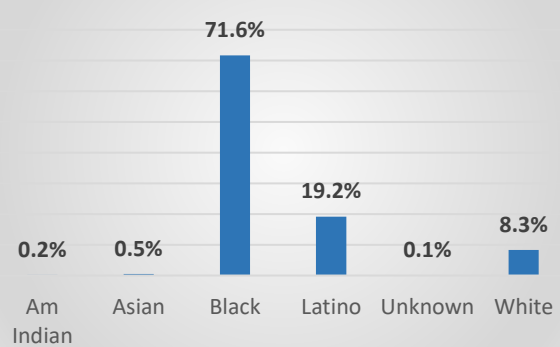

Sheriff's Daily Report

7/25/2020

Under the Custody of the Sheriff	
Total Male and Female	8,181
Jail Population	4,861
Community Corrections	3,320

Jail Population - Behind the Walls

Behind the Walls: Detainees that are physically housed under the Sheriff's custody 24 hours a day/7 days a week. This includes all populations listed on this chart - Divisional populations male & female, Outside Counties, Hospital, PRC, Women's Residential, & VRIC. Detainees in court-ordered treatment programs (PRC, Women's Residential, VRIC) are housed at CCDOC 24 hours a day/7 days week.

Sheriff's Daily Report

7/25/2020

CCSO Population Demographics

In Confinement

Community Corrections

Gender Distribution

Gender Distribution

Race Distribution

Race Distribution

Age Distribution

Age Distribution