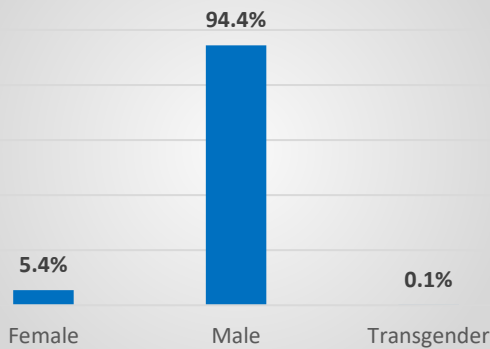

Sheriff's Daily Report

7/25/2020

Under the Custody of the Sheriff	
Total Male and Female	8,181
Jail Population	4,861
Community Corrections	3,320

Jail Population - Behind the Walls

Behind the Walls: Detainees that are physically housed under the Sheriff's custody 24 hours a day/7 days a week. This includes all populations listed on this chart - Divisional populations male & female, Outside Counties, Hospital, PRC, Women's Residential, & VRIC. Detainees in court-ordered treatment programs (PRC, Women's Residential, VRIC) are housed at CCDOC 24 hours a day/7 days week.

Sheriff's Daily Report

7/25/2020

CCSO Population Demographics

In Confinement

Community Corrections

Gender Distribution

Gender Distribution

Race Distribution

Race Distribution

Age Distribution

Age Distribution