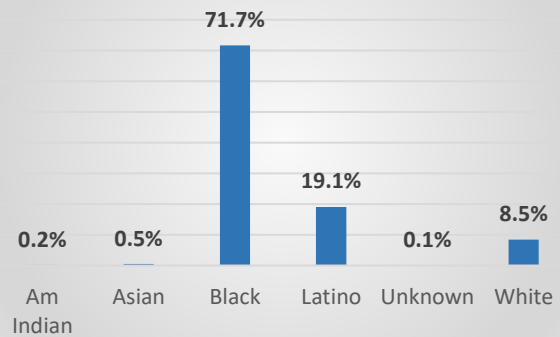

Sheriff's Daily Report

7/24/2020

Under the Custody of the Sheriff	
Total Male and Female	8,198
Jail Population	4,876
Community Corrections	3,322

Jail Population - Behind the Walls

Behind the Walls: Detainees that are physically housed under the Sheriff's custody 24 hours a day/7 days a week. This includes all populations listed on this chart - Divisional populations male & female, Outside Counties, Hospital, PRC, Women's Residential, & VRIC. Detainees in court-ordered treatment programs (PRC, Women's Residential, VRIC) are housed at CCDOC 24 hours a day/7 days week.

Sheriff's Daily Report

7/24/2020

CCSO Population Demographics

In Confinement

Community Corrections

Gender Distribution

Gender Distribution

Race Distribution

Race Distribution

Age Distribution

Age Distribution