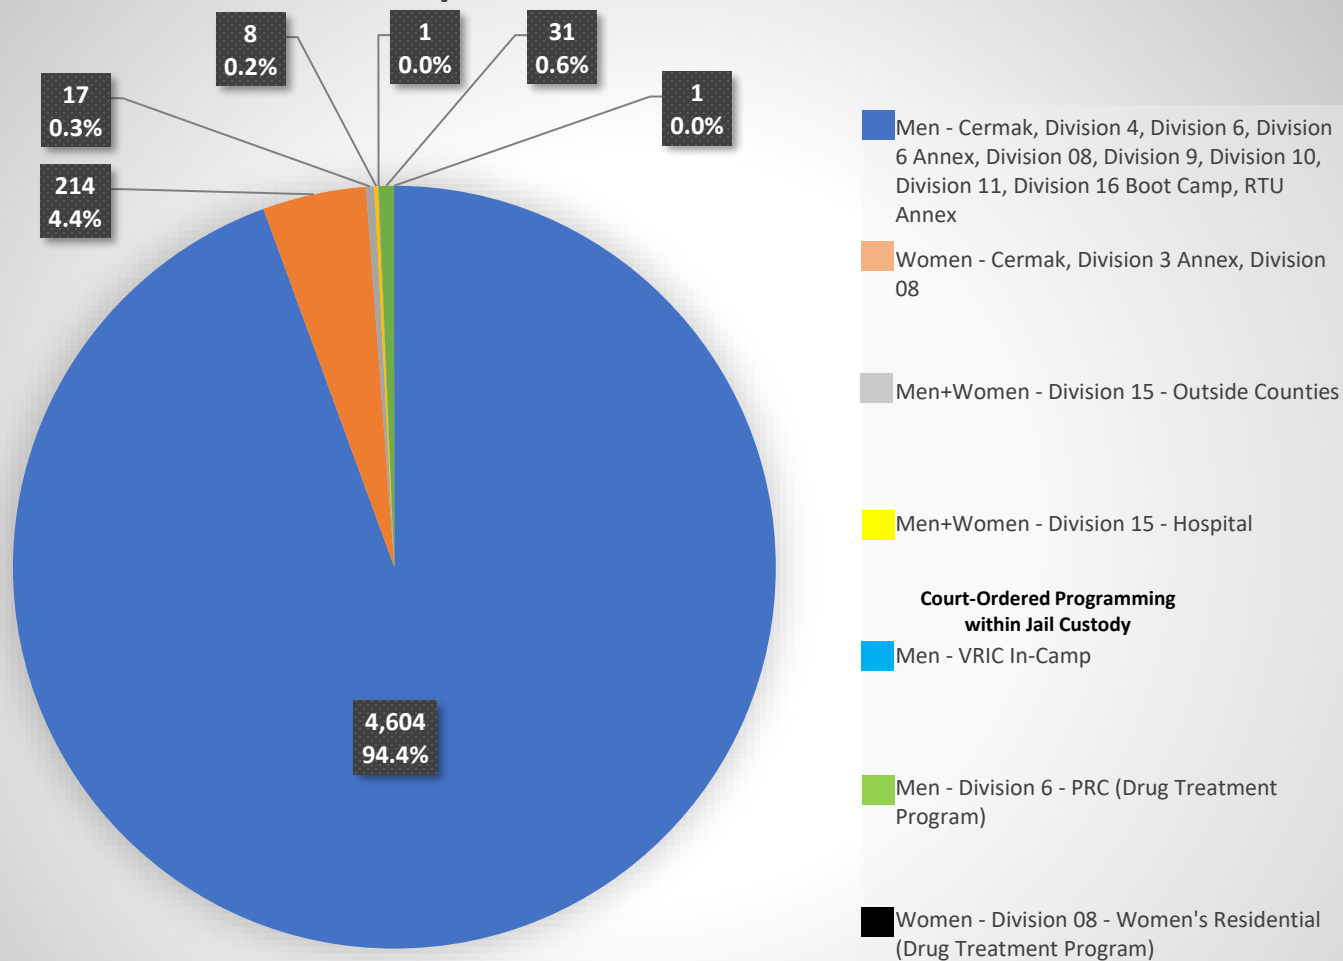

Sheriff's Daily Report

7/24/2020

Under the Custody of the Sheriff	
Total Male and Female	8,198
Jail Population	4,876
Community Corrections	3,322

Jail Population - Behind the Walls

Behind the Walls: Detainees that are physically housed under the Sheriff's custody 24 hours a day/7 days a week. This includes all populations listed on this chart - Divisional populations male & female, Outside Counties, Hospital, PRC, Women's Residential, & VRIC. Detainees in court-ordered treatment programs (PRC, Women's Residential, VRIC) are housed at CCDOC 24 hours a day/7 days week.

Sheriff's Daily Report

7/24/2020

CCSO Population Demographics

In Confinement

Community Corrections

Gender Distribution

Gender Distribution

Race Distribution

Race Distribution

Age Distribution

Age Distribution