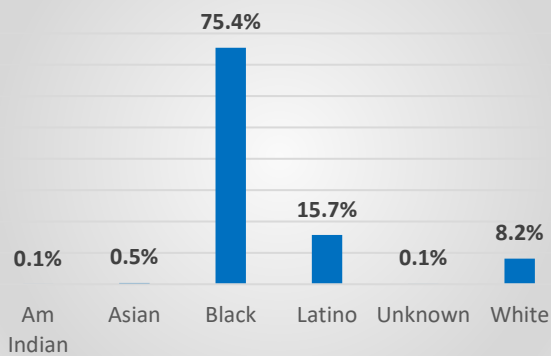

Sheriff's Daily Report

7/24/2020

Under the Custody of the Sheriff	
Total Male and Female	8,198
Jail Population	4,876
Community Corrections	3,322

Jail Population - Behind the Walls

Behind the Walls: Detainees that are physically housed under the Sheriff's custody 24 hours a day/7 days a week. This includes all populations listed on this chart - Divisional populations male & female, Outside Counties, Hospital, PRC, Women's Residential, & VRIC. Detainees in court-ordered treatment programs (PRC, Women's Residential, VRIC) are housed at CCDOC 24 hours a day/7 days week.

Sheriff's Daily Report

7/24/2020

CCSO Population Demographics

In Confinement

Community Corrections

Gender Distribution

Gender Distribution

Race Distribution

Race Distribution

Age Distribution

Age Distribution