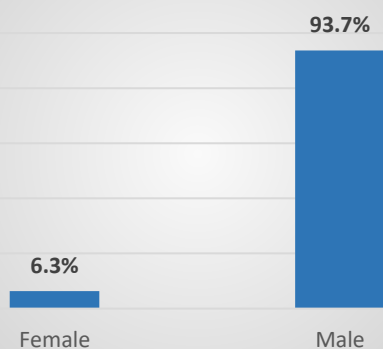

Sheriff's Daily Report

7/24/2020

Under the Custody of the Sheriff	
Total Male and Female	8,198
Jail Population	4,876
Community Corrections	3,322

Jail Population - Behind the Walls

Behind the Walls: Detainees that are physically housed under the Sheriff's custody 24 hours a day/7 days a week. This includes all populations listed on this chart - Divisional populations male & female, Outside Counties, Hospital, PRC, Women's Residential, & VRIC. Detainees in court-ordered treatment programs (PRC, Women's Residential, VRIC) are housed at CCDOC 24 hours a day/7 days week.

Sheriff's Daily Report

7/24/2020

CCSO Population Demographics

In Confinement

Community Corrections

Gender Distribution

Gender Distribution

Race Distribution

Race Distribution

Age Distribution

Age Distribution