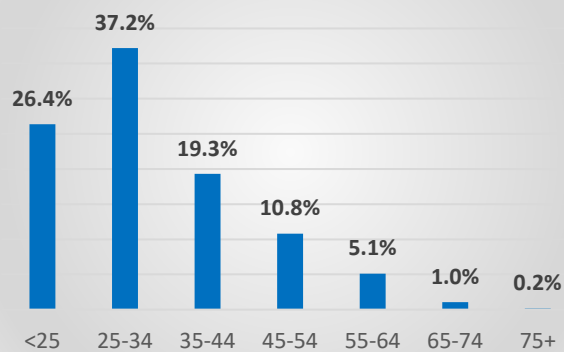

Sheriff's Daily Report

7/24/2020

Under the Custody of the Sheriff	
Total Male and Female	8,198
Jail Population	4,876
Community Corrections	3,322

Jail Population - Behind the Walls

Behind the Walls: Detainees that are physically housed under the Sheriff's custody 24 hours a day/7 days a week. This includes all populations listed on this chart - Divisional populations male & female, Outside Counties, Hospital, PRC, Women's Residential, & VRIC. Detainees in court-ordered treatment programs (PRC, Women's Residential, VRIC) are housed at CCDOC 24 hours a day/7 days week.

Sheriff's Daily Report

7/24/2020

CCSO Population Demographics

In Confinement

Community Corrections

Gender Distribution

Gender Distribution

Race Distribution

Race Distribution

Age Distribution

Age Distribution