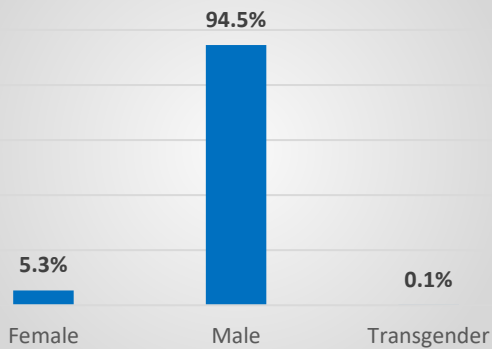

Sheriff's Daily Report

7/24/2020

Under the Custody of the Sheriff	
Total Male and Female	8,198
Jail Population	4,876
Community Corrections	3,322

Jail Population - Behind the Walls

Behind the Walls: Detainees that are physically housed under the Sheriff's custody 24 hours a day/7 days a week. This includes all populations listed on this chart - Divisional populations male & female, Outside Counties, Hospital, PRC, Women's Residential, & VRIC. Detainees in court-ordered treatment programs (PRC, Women's Residential, VRIC) are housed at CCDOC 24 hours a day/7 days week.

Sheriff's Daily Report

7/24/2020

CCSO Population Demographics

In Confinement

Community Corrections

Gender Distribution

Gender Distribution

Race Distribution

Race Distribution

Age Distribution

Age Distribution