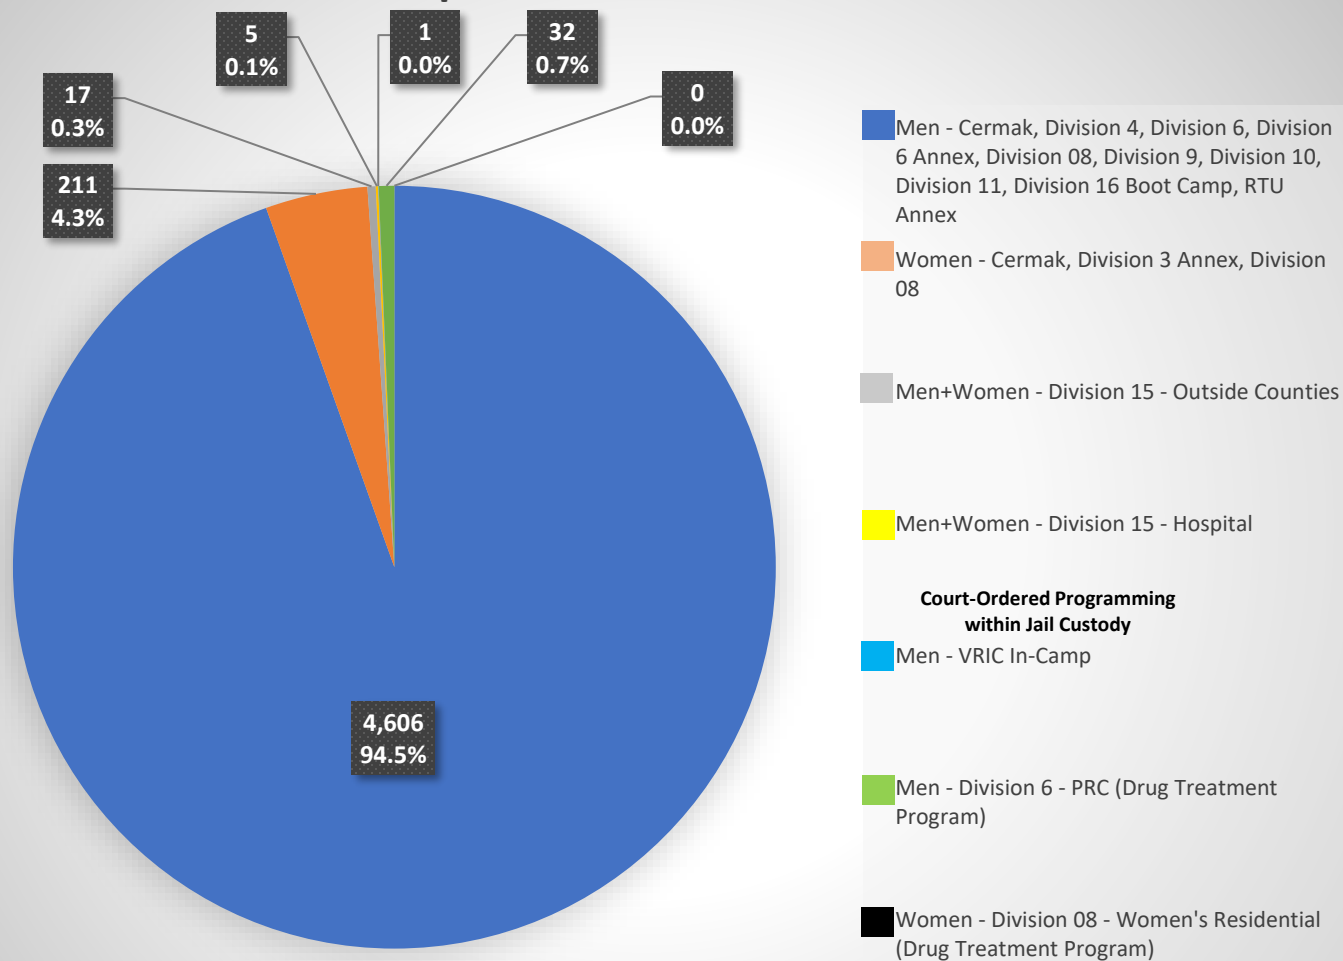

Sheriff's Daily Report

7/23/2020

Under the Custody of the Sheriff	
Total Male and Female	8,196
Jail Population	4,872
Community Corrections	3,324

Jail Population - Behind the Walls

Behind the Walls: Detainees that are physically housed under the Sheriff's custody 24 hours a day/7 days a week. This includes all populations listed on this chart - Divisional populations male & female, Outside Counties, Hospital, PRC, Women's Residential, & VRIC. Detainees in court-ordered treatment programs (PRC, Women's Residential, VRIC) are housed at CCDOC 24 hours a day/7 days week.

Sheriff's Daily Report

7/23/2020

CCSO Population Demographics

In Confinement

Community Corrections

Gender Distribution

Gender Distribution

Race Distribution

Race Distribution

Age Distribution

Age Distribution