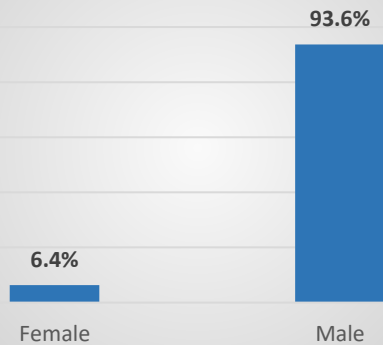

Sheriff's Daily Report

7/23/2020

Under the Custody of the Sheriff	
Total Male and Female	8,196
Jail Population	4,872
Community Corrections	3,324

Jail Population - Behind the Walls

Behind the Walls: Detainees that are physically housed under the Sheriff's custody 24 hours a day/7 days a week. This includes all populations listed on this chart - Divisional populations male & female, Outside Counties, Hospital, PRC, Women's Residential, & VRIC. Detainees in court-ordered treatment programs (PRC, Women's Residential, VRIC) are housed at CCDOC 24 hours a day/7 days week.

Sheriff's Daily Report

7/23/2020

CCSO Population Demographics

In Confinement

Community Corrections

Gender Distribution

Gender Distribution

Race Distribution

Race Distribution

Age Distribution

Age Distribution