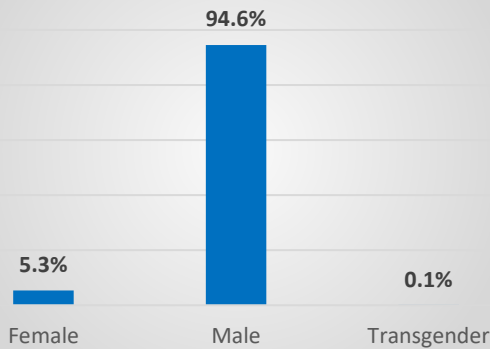

Sheriff's Daily Report

7/23/2020

Under the Custody of the Sheriff	
Total Male and Female	8,196
Jail Population	4,872
Community Corrections	3,324

Jail Population - Behind the Walls

Behind the Walls: Detainees that are physically housed under the Sheriff's custody 24 hours a day/7 days a week. This includes all populations listed on this chart - Divisional populations male & female, Outside Counties, Hospital, PRC, Women's Residential, & VRIC. Detainees in court-ordered treatment programs (PRC, Women's Residential, VRIC) are housed at CCDOC 24 hours a day/7 days week.

Sheriff's Daily Report

7/23/2020

CCSO Population Demographics

In Confinement

Community Corrections

Gender Distribution

Gender Distribution

Race Distribution

Race Distribution

Age Distribution

Age Distribution