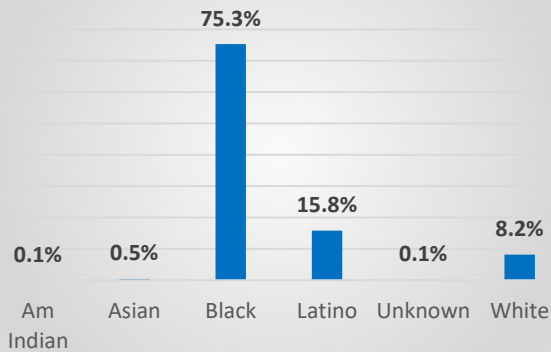

Sheriff's Daily Report

7/23/2020

Under the Custody of the Sheriff	
Total Male and Female	8,196
Jail Population	4,872
Community Corrections	3,324

Jail Population - Behind the Walls

Behind the Walls: Detainees that are physically housed under the Sheriff's custody 24 hours a day/7 days a week. This includes all populations listed on this chart - Divisional populations male & female, Outside Counties, Hospital, PRC, Women's Residential, & VRIC. Detainees in court-ordered treatment programs (PRC, Women's Residential, VRIC) are housed at CCDOC 24 hours a day/7 days week.

Sheriff's Daily Report

7/23/2020

CCSO Population Demographics

In Confinement

Community Corrections

Gender Distribution

Gender Distribution

Race Distribution

Race Distribution

Age Distribution

Age Distribution