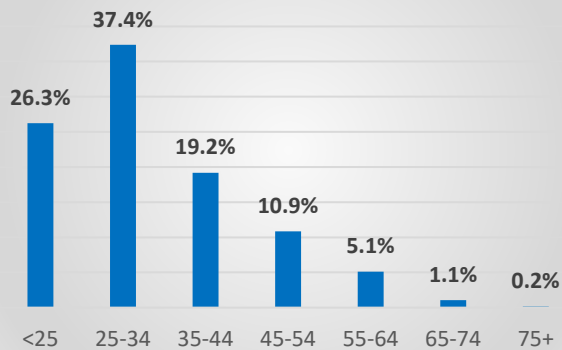

Sheriff's Daily Report

7/23/2020

Under the Custody of the Sheriff	
Total Male and Female	8,196
Jail Population	4,872
Community Corrections	3,324

Jail Population - Behind the Walls

Behind the Walls: Detainees that are physically housed under the Sheriff's custody 24 hours a day/7 days a week. This includes all populations listed on this chart - Divisional populations male & female, Outside Counties, Hospital, PRC, Women's Residential, & VRIC. Detainees in court-ordered treatment programs (PRC, Women's Residential, VRIC) are housed at CCDOC 24 hours a day/7 days week.

Sheriff's Daily Report

7/23/2020

CCSO Population Demographics

In Confinement

Community Corrections

Gender Distribution

Gender Distribution

Race Distribution

Race Distribution

Age Distribution

Age Distribution