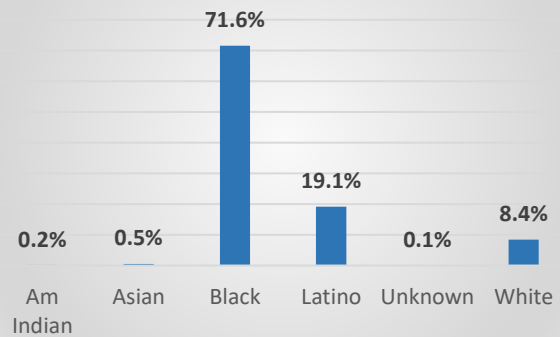

Sheriff's Daily Report

7/23/2020

Under the Custody of the Sheriff	
Total Male and Female	8,196
Jail Population	4,872
Community Corrections	3,324

Jail Population - Behind the Walls

Behind the Walls: Detainees that are physically housed under the Sheriff's custody 24 hours a day/7 days a week. This includes all populations listed on this chart - Divisional populations male & female, Outside Counties, Hospital, PRC, Women's Residential, & VRIC. Detainees in court-ordered treatment programs (PRC, Women's Residential, VRIC) are housed at CCDOC 24 hours a day/7 days week.

Sheriff's Daily Report

7/23/2020

CCSO Population Demographics

In Confinement

Community Corrections

Gender Distribution

Gender Distribution

Race Distribution

Race Distribution

Age Distribution

Age Distribution