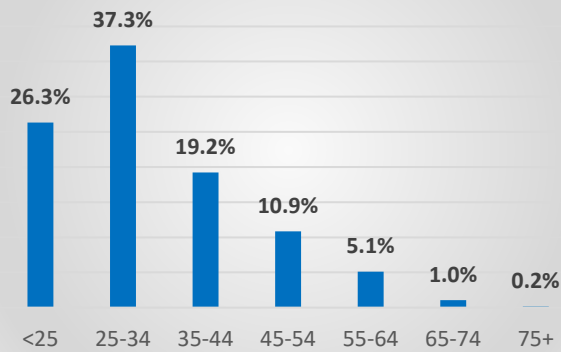

Sheriff's Daily Report

7/22/2020

Under the Custody of the Sheriff	
Total Male and Female	8,191
Jail Population	4,869
Community Corrections	3,322

Jail Population - Behind the Walls

Behind the Walls: Detainees that are physically housed under the Sheriff's custody 24 hours a day/7 days a week. This includes all populations listed on this chart - Divisional populations male & female, Outside Counties, Hospital, PRC, Women's Residential, & VRIC. Detainees in court-ordered treatment programs (PRC, Women's Residential, VRIC) are housed at CCDOC 24 hours a day/7 days week.

Sheriff's Daily Report

7/22/2020

CCSO Population Demographics

In Confinement

Gender Distribution

Race Distribution

Age Distribution

Community Corrections

Gender Distribution

Race Distribution

Age Distribution