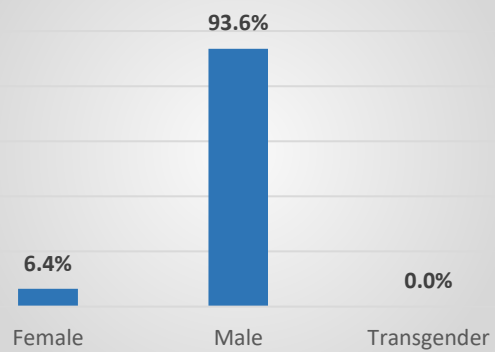

Sheriff's Daily Report

7/22/2020

Under the Custody of the Sheriff	
Total Male and Female	8,191
Jail Population	4,869
Community Corrections	3,322

Jail Population - Behind the Walls

Behind the Walls: Detainees that are physically housed under the Sheriff's custody 24 hours a day/7 days a week. This includes all populations listed on this chart - Divisional populations male & female, Outside Counties, Hospital, PRC, Women's Residential, & VRIC. Detainees in court-ordered treatment programs (PRC, Women's Residential, VRIC) are housed at CCDOC 24 hours a day/7 days week.

Sheriff's Daily Report

7/22/2020

CCSO Population Demographics

In Confinement

Gender Distribution

Race Distribution

Age Distribution

Community Corrections

Gender Distribution

Race Distribution

Age Distribution