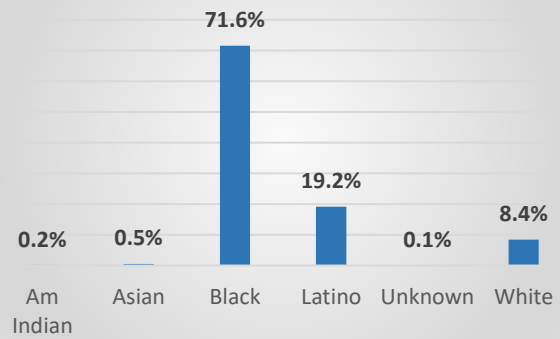

Sheriff's Daily Report

7/22/2020

Under the Custody of the Sheriff	
Total Male and Female	8,191
Jail Population	4,869
Community Corrections	3,322

Jail Population - Behind the Walls

Behind the Walls: Detainees that are physically housed under the Sheriff's custody 24 hours a day/7 days a week. This includes all populations listed on this chart - Divisional populations male & female, Outside Counties, Hospital, PRC, Women's Residential, & VRIC. Detainees in court-ordered treatment programs (PRC, Women's Residential, VRIC) are housed at CCDOC 24 hours a day/7 days week.

Sheriff's Daily Report

7/22/2020

CCSO Population Demographics

In Confinement

Gender Distribution

Race Distribution

Age Distribution

Community Corrections

Gender Distribution

Race Distribution

Age Distribution