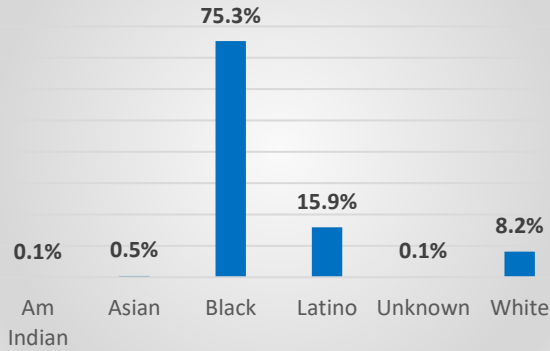

Sheriff's Daily Report

7/22/2020

Under the Custody of the Sheriff	
Total Male and Female	8,191
Jail Population	4,869
Community Corrections	3,322

Jail Population - Behind the Walls

Behind the Walls: Detainees that are physically housed under the Sheriff's custody 24 hours a day/7 days a week. This includes all populations listed on this chart - Divisional populations male & female, Outside Counties, Hospital, PRC, Women's Residential, & VRIC. Detainees in court-ordered treatment programs (PRC, Women's Residential, VRIC) are housed at CCDOC 24 hours a day/7 days week.

Sheriff's Daily Report

7/22/2020

CCSO Population Demographics

In Confinement

Gender Distribution

Race Distribution

Age Distribution

Community Corrections

Gender Distribution

Race Distribution

Age Distribution