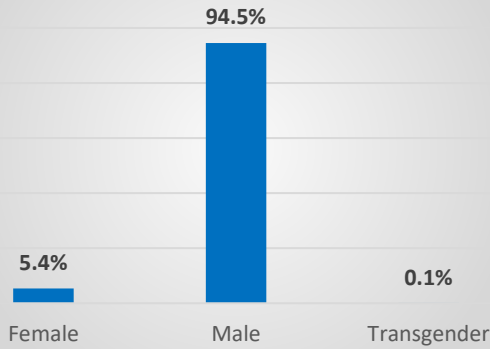

Sheriff's Daily Report

7/22/2020

CCSO Population Demographics

In Confinement

Gender Distribution