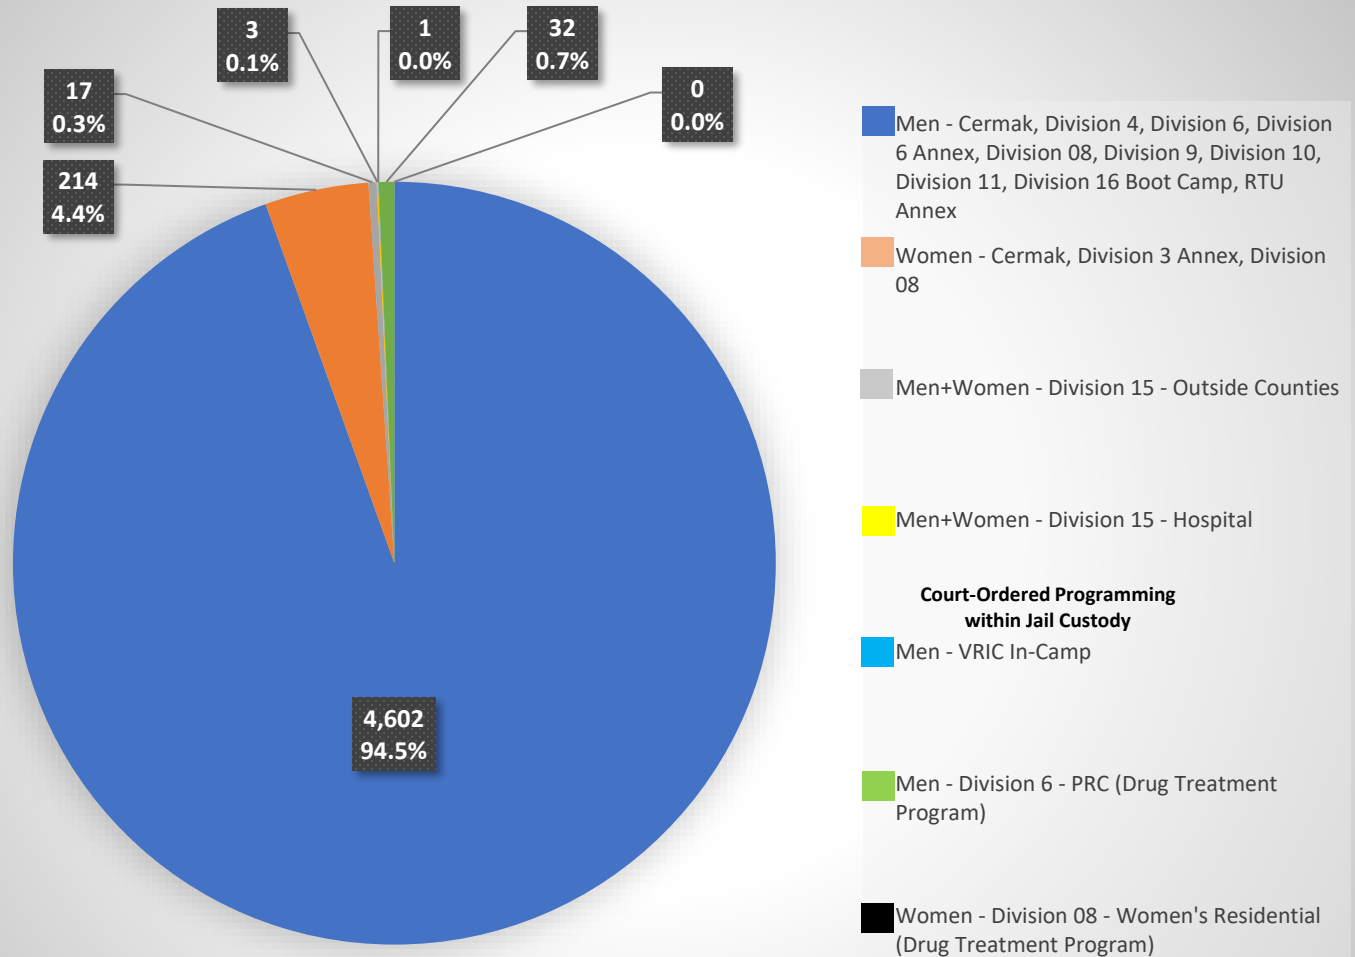

Sheriff's Daily Report

7/22/2020

Under the Custody of the Sheriff	
Total Male and Female	8,191
Jail Population	4,869
Community Corrections	3,322

Jail Population - Behind the Walls

Behind the Walls: Detainees that are physically housed under the Sheriff's custody 24 hours a day/7 days a week. This includes all populations listed on this chart - Divisional populations male & female, Outside Counties, Hospital, PRC, Women's Residential, & VRIC. Detainees in court-ordered treatment programs (PRC, Women's Residential, VRIC) are housed at CCDOC 24 hours a day/7 days week.

Sheriff's Daily Report

7/22/2020

CCSO Population Demographics

In Confinement

Gender Distribution

Race Distribution

Age Distribution

Community Corrections

Gender Distribution

Race Distribution

Age Distribution