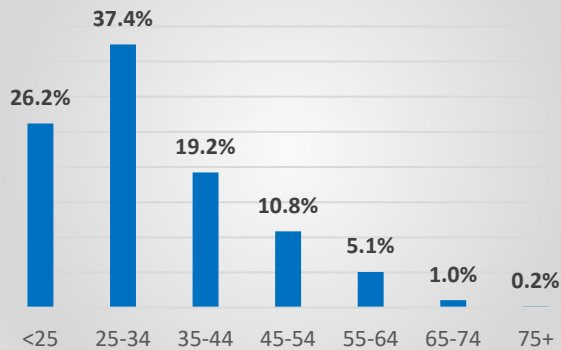

Sheriff's Daily Report

7/21/2020

Under the Custody of the Sheriff

Total Male and Female	8,212
Jail Population	4,895
Community Corrections	3,317

Jail Population - Behind the Walls

Behind the Walls: Detainees that are physically housed under the Sheriff's custody 24 hours a day/7 days a week. This includes all populations listed on this chart - Divisional populations male & female, Outside Counties, Hospital, PRC, Women's Residential, & VRIC. Detainees in court-ordered treatment programs (PRC, Women's Residential, VRIC) are housed at CCDOC 24 hours a day/7 days week.

Sheriff's Daily Report

7/21/2020

CCSO Population Demographics

In Confinement

Community Corrections

Gender Distribution

Gender Distribution

Race Distribution

Race Distribution

Age Distribution

Age Distribution