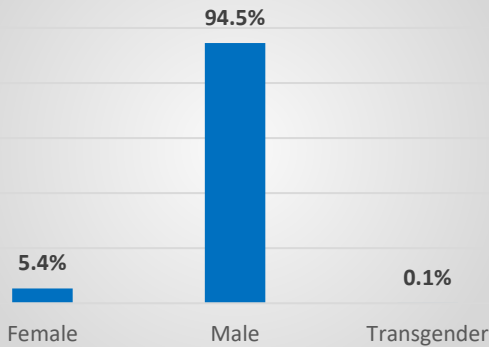

Sheriff's Daily Report

7/21/2020

Under the Custody of the Sheriff

Total Male and Female	8,212
Jail Population	4,895
Community Corrections	3,317

Jail Population - Behind the Walls

Behind the Walls: Detainees that are physically housed under the Sheriff's custody 24 hours a day/7 days a week. This includes all populations listed on this chart - Divisional populations male & female, Outside Counties, Hospital, PRC, Women's Residential, & VRIC. Detainees in court-ordered treatment programs (PRC, Women's Residential, VRIC) are housed at CCDOC 24 hours a day/7 days week.

Sheriff's Daily Report

7/21/2020

CCSO Population Demographics

In Confinement

Community Corrections

Gender Distribution

Gender Distribution

Race Distribution

Race Distribution

Age Distribution

Age Distribution