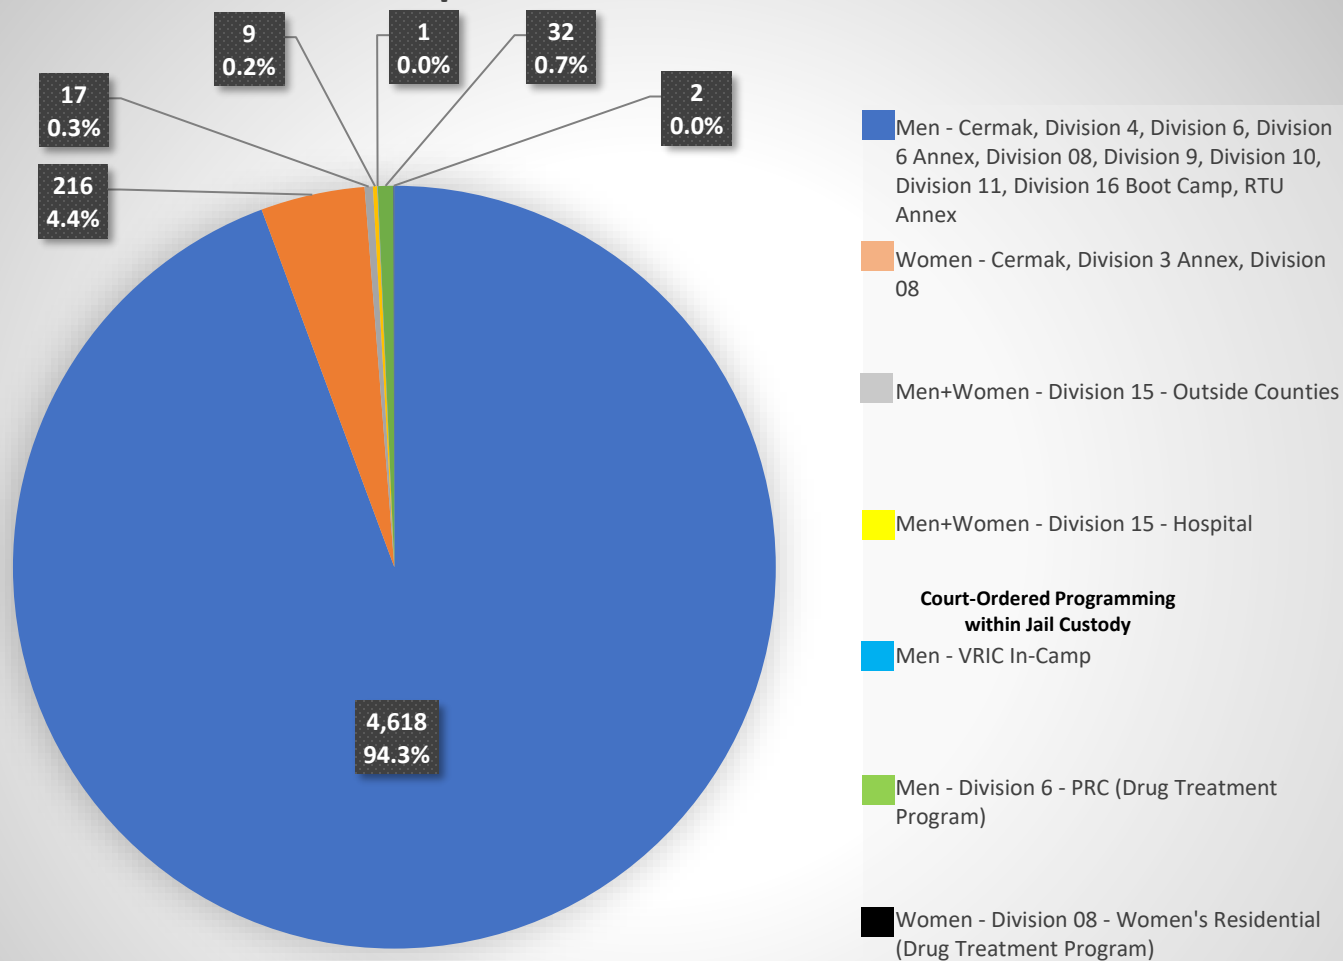

Sheriff's Daily Report

7/21/2020

Under the Custody of the Sheriff

Total Male and Female	8,212
Jail Population	4,895
Community Corrections	3,317

Jail Population - Behind the Walls

Behind the Walls: Detainees that are physically housed under the Sheriff's custody 24 hours a day/7 days a week. This includes all populations listed on this chart - Divisional populations male & female, Outside Counties, Hospital, PRC, Women's Residential, & VRIC. Detainees in court-ordered treatment programs (PRC, Women's Residential, VRIC) are housed at CCDOC 24 hours a day/7 days week.

Sheriff's Daily Report

7/21/2020

CCSO Population Demographics

In Confinement

Community Corrections

Gender Distribution

Gender Distribution

Race Distribution

Race Distribution

Age Distribution

Age Distribution