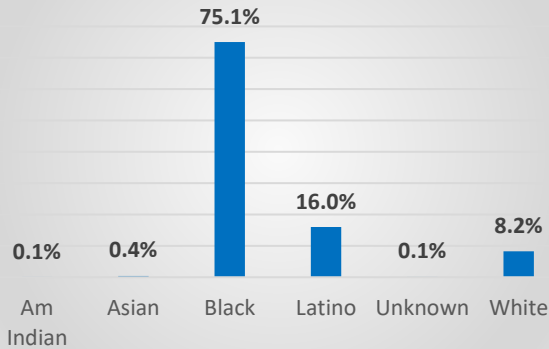

Sheriff's Daily Report

7/21/2020

Under the Custody of the Sheriff

Total Male and Female	8,212
Jail Population	4,895
Community Corrections	3,317

Jail Population - Behind the Walls

Behind the Walls: Detainees that are physically housed under the Sheriff's custody 24 hours a day/7 days a week. This includes all populations listed on this chart - Divisional populations male & female, Outside Counties, Hospital, PRC, Women's Residential, & VRIC. Detainees in court-ordered treatment programs (PRC, Women's Residential, VRIC) are housed at CCDOC 24 hours a day/7 days week.

Sheriff's Daily Report

7/21/2020

CCSO Population Demographics

In Confinement

Community Corrections

Gender Distribution

Gender Distribution

Race Distribution

Race Distribution

Age Distribution

Age Distribution