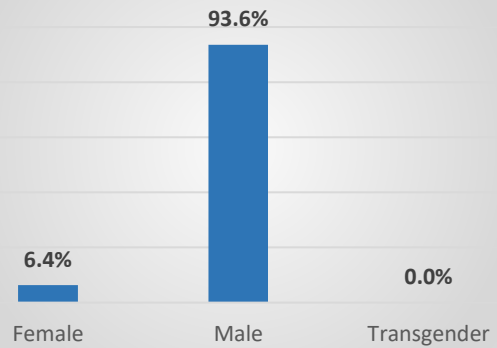

Sheriff's Daily Report

7/21/2020

Under the Custody of the Sheriff

Total Male and Female	8,212
Jail Population	4,895
Community Corrections	3,317

Jail Population - Behind the Walls

Behind the Walls: Detainees that are physically housed under the Sheriff's custody 24 hours a day/7 days a week. This includes all populations listed on this chart - Divisional populations male & female, Outside Counties, Hospital, PRC, Women's Residential, & VRIC. Detainees in court-ordered treatment programs (PRC, Women's Residential, VRIC) are housed at CCDOC 24 hours a day/7 days week.

Sheriff's Daily Report

7/21/2020

CCSO Population Demographics

In Confinement

Community Corrections

Gender Distribution

Gender Distribution

Race Distribution

Race Distribution

Age Distribution

Age Distribution