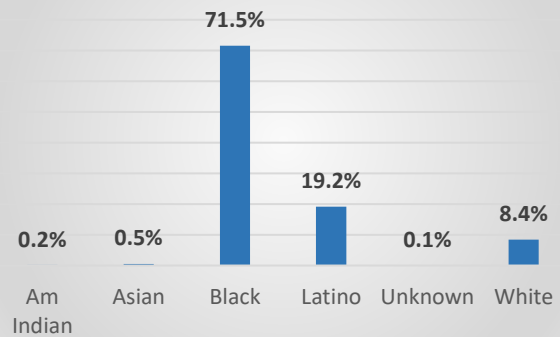

Sheriff's Daily Report

7/21/2020

Under the Custody of the Sheriff

Total Male and Female	8,212
Jail Population	4,895
Community Corrections	3,317

Jail Population - Behind the Walls

Behind the Walls: Detainees that are physically housed under the Sheriff's custody 24 hours a day/7 days a week. This includes all populations listed on this chart - Divisional populations male & female, Outside Counties, Hospital, PRC, Women's Residential, & VRIC. Detainees in court-ordered treatment programs (PRC, Women's Residential, VRIC) are housed at CCDOC 24 hours a day/7 days week.

Sheriff's Daily Report

7/21/2020

CCSO Population Demographics

In Confinement

Community Corrections

Gender Distribution

Gender Distribution

Race Distribution

Race Distribution

Age Distribution

Age Distribution