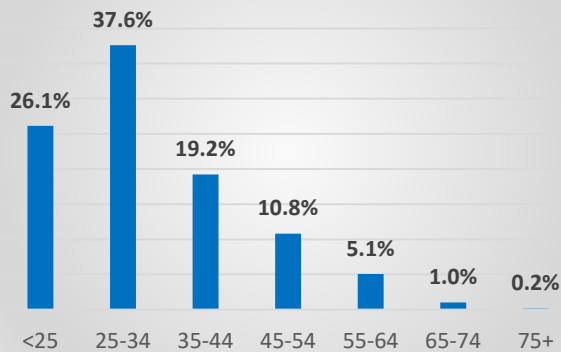

Sheriff's Daily Report

7/19/2020

Under the Custody of the Sheriff	
Total Male and Female	8,178
Jail Population	4,865
Community Corrections	3,313

Jail Population - Behind the Walls

Behind the Walls: Detainees that are physically housed under the Sheriff's custody 24 hours a day/7 days a week. This includes all populations listed on this chart - Divisional populations male & female, Outside Counties, Hospital, PRC, Women's Residential, & VRIC. Detainees in court-ordered treatment programs (PRC, Women's Residential, VRIC) are housed at CCDOC 24 hours a day/7 days week.

Sheriff's Daily Report

7/19/2020

CCSO Population Demographics

In Confinement

Community Corrections

Gender Distribution

Gender Distribution

Race Distribution

Race Distribution

Age Distribution

Age Distribution