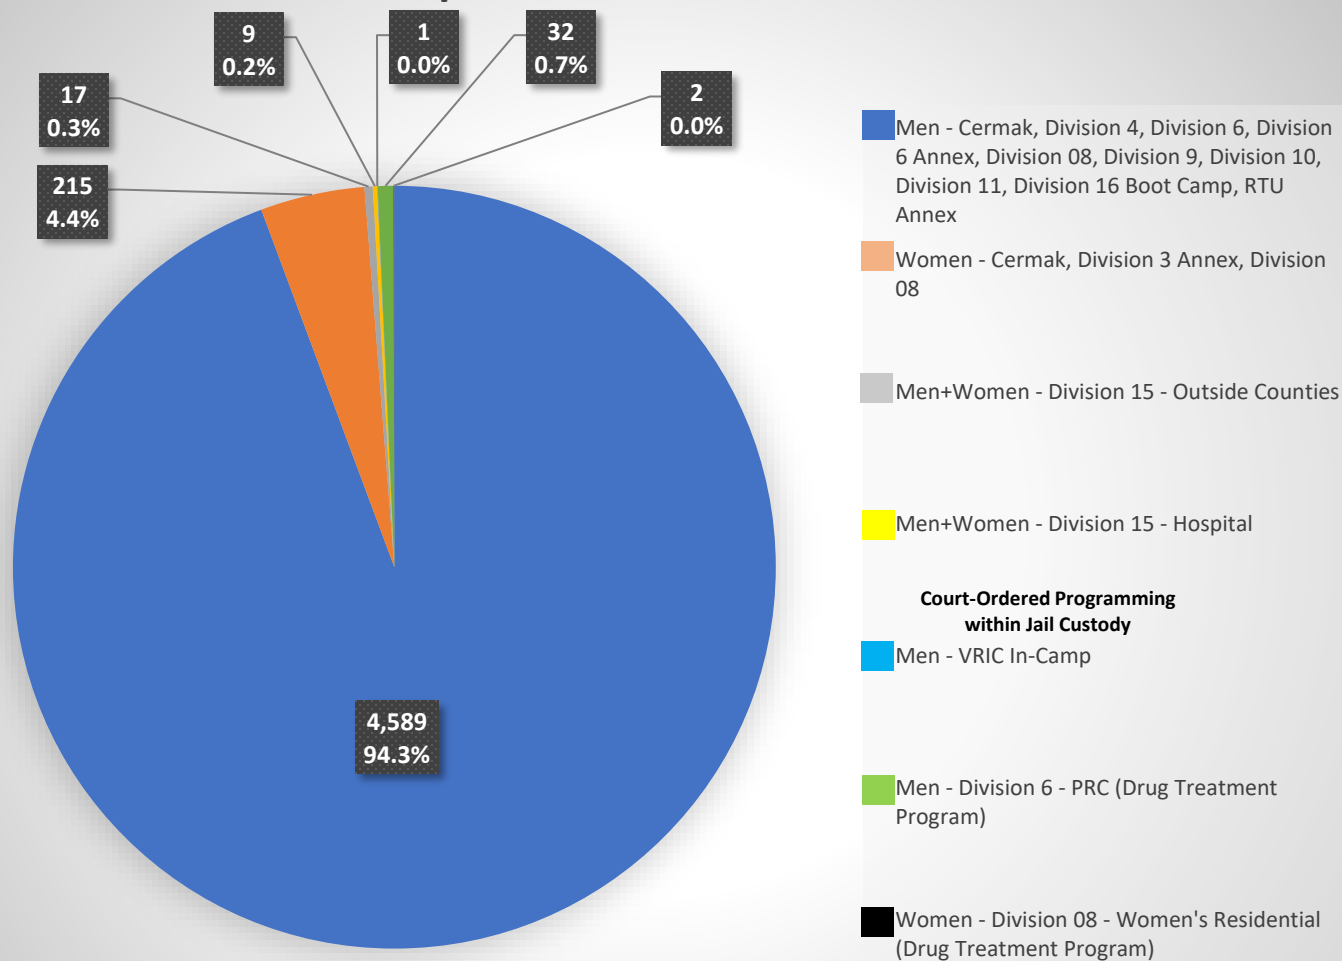

Sheriff's Daily Report

7/19/2020

Under the Custody of the Sheriff	
Total Male and Female	8,178
Jail Population	4,865
Community Corrections	3,313

Jail Population - Behind the Walls

Behind the Walls: Detainees that are physically housed under the Sheriff's custody 24 hours a day/7 days a week. This includes all populations listed on this chart - Divisional populations male & female, Outside Counties, Hospital, PRC, Women's Residential, & VRIC. Detainees in court-ordered treatment programs (PRC, Women's Residential, VRIC) are housed at CCDOC 24 hours a day/7 days week.

Sheriff's Daily Report

7/19/2020

CCSO Population Demographics

In Confinement

Community Corrections

Gender Distribution

Gender Distribution

Race Distribution

Race Distribution

Age Distribution

Age Distribution