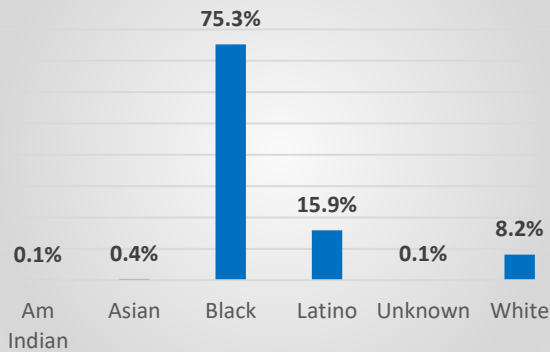

Sheriff's Daily Report

7/19/2020

Under the Custody of the Sheriff	
Total Male and Female	8,178
Jail Population	4,865
Community Corrections	3,313

Jail Population - Behind the Walls

Behind the Walls: Detainees that are physically housed under the Sheriff's custody 24 hours a day/7 days a week. This includes all populations listed on this chart - Divisional populations male & female, Outside Counties, Hospital, PRC, Women's Residential, & VRIC. Detainees in court-ordered treatment programs (PRC, Women's Residential, VRIC) are housed at CCDOC 24 hours a day/7 days week.

Sheriff's Daily Report

7/19/2020

CCSO Population Demographics

In Confinement

Community Corrections

Gender Distribution

Gender Distribution

Race Distribution

Race Distribution

Age Distribution

Age Distribution