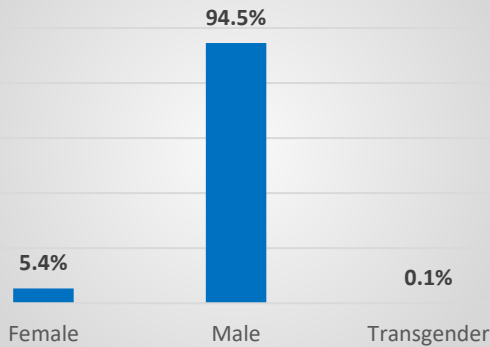

Sheriff's Daily Report

7/19/2020

Under the Custody of the Sheriff	
Total Male and Female	8,178
Jail Population	4,865
Community Corrections	3,313

Jail Population - Behind the Walls

Behind the Walls: Detainees that are physically housed under the Sheriff's custody 24 hours a day/7 days a week. This includes all populations listed on this chart - Divisional populations male & female, Outside Counties, Hospital, PRC, Women's Residential, & VRIC. Detainees in court-ordered treatment programs (PRC, Women's Residential, VRIC) are housed at CCDOC 24 hours a day/7 days week.

Sheriff's Daily Report

7/19/2020

CCSO Population Demographics

In Confinement

Community Corrections

Gender Distribution

Gender Distribution

Race Distribution

Race Distribution

Age Distribution

Age Distribution