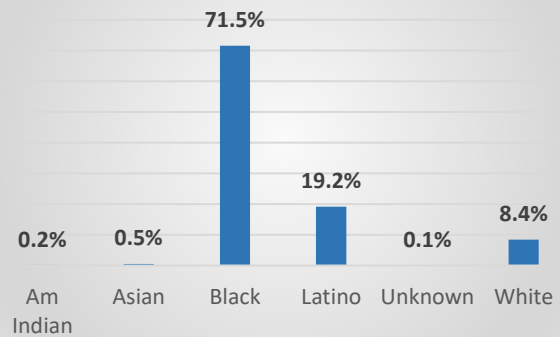

Sheriff's Daily Report

7/19/2020

Under the Custody of the Sheriff	
Total Male and Female	8,178
Jail Population	4,865
Community Corrections	3,313

Jail Population - Behind the Walls

Behind the Walls: Detainees that are physically housed under the Sheriff's custody 24 hours a day/7 days a week. This includes all populations listed on this chart - Divisional populations male & female, Outside Counties, Hospital, PRC, Women's Residential, & VRIC. Detainees in court-ordered treatment programs (PRC, Women's Residential, VRIC) are housed at CCDOC 24 hours a day/7 days week.

Sheriff's Daily Report

7/19/2020

CCSO Population Demographics

In Confinement

Community Corrections

Gender Distribution

Gender Distribution

Race Distribution

Race Distribution

Age Distribution

Age Distribution