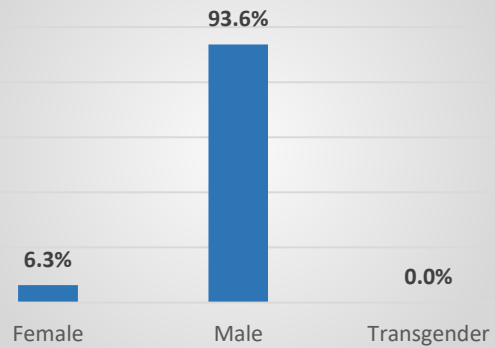

Sheriff's Daily Report

7/19/2020

Under the Custody of the Sheriff	
Total Male and Female	8,178
Jail Population	4,865
Community Corrections	3,313

Jail Population - Behind the Walls

Behind the Walls: Detainees that are physically housed under the Sheriff's custody 24 hours a day/7 days a week. This includes all populations listed on this chart - Divisional populations male & female, Outside Counties, Hospital, PRC, Women's Residential, & VRIC. Detainees in court-ordered treatment programs (PRC, Women's Residential, VRIC) are housed at CCDOC 24 hours a day/7 days week.

Sheriff's Daily Report

7/19/2020

CCSO Population Demographics

In Confinement

Community Corrections

Gender Distribution

Gender Distribution

Race Distribution

Race Distribution

Age Distribution

Age Distribution