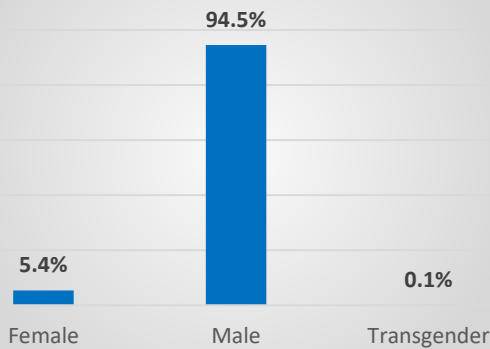

Sheriff's Daily Report

7/18/2020

CCSO Population Demographics

In Confinement

Gender Distribution