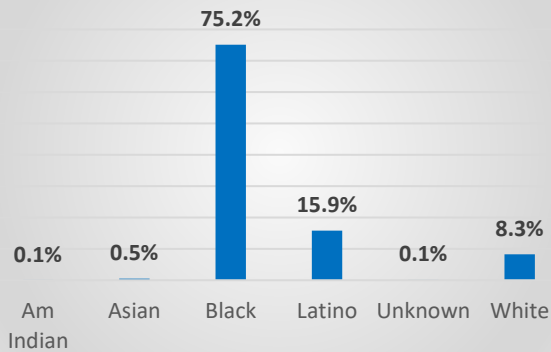

Sheriff's Daily Report

7/18/2020

Under the Custody of the Sheriff	
Total Male and Female	8,127
Jail Population	4,816
Community Corrections	3,311

Jail Population - Behind the Walls

Behind the Walls: Detainees that are physically housed under the Sheriff's custody 24 hours a day/7 days a week. This includes all populations listed on this chart - Divisional populations male & female, Outside Counties, Hospital, PRC, Women's Residential, & VRIC. Detainees in court-ordered treatment programs (PRC, Women's Residential, VRIC) are housed at CCDOC 24 hours a day/7 days week.

Sheriff's Daily Report

7/18/2020

CCSO Population Demographics

In Confinement

Gender Distribution

Race Distribution

Age Distribution

Community Corrections

Gender Distribution

Race Distribution

Age Distribution