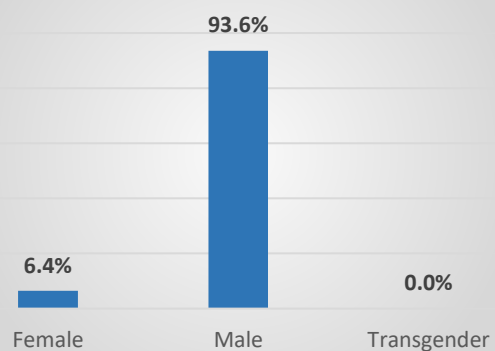

Sheriff's Daily Report

7/18/2020

Under the Custody of the Sheriff	
Total Male and Female	8,127
Jail Population	4,816
Community Corrections	3,311

Jail Population - Behind the Walls

Behind the Walls: Detainees that are physically housed under the Sheriff's custody 24 hours a day/7 days a week. This includes all populations listed on this chart - Divisional populations male & female, Outside Counties, Hospital, PRC, Women's Residential, & VRIC. Detainees in court-ordered treatment programs (PRC, Women's Residential, VRIC) are housed at CCDOC 24 hours a day/7 days week.

Sheriff's Daily Report

7/18/2020

CCSO Population Demographics

In Confinement

Gender Distribution

Race Distribution

Age Distribution

Community Corrections

Gender Distribution

Race Distribution

Age Distribution