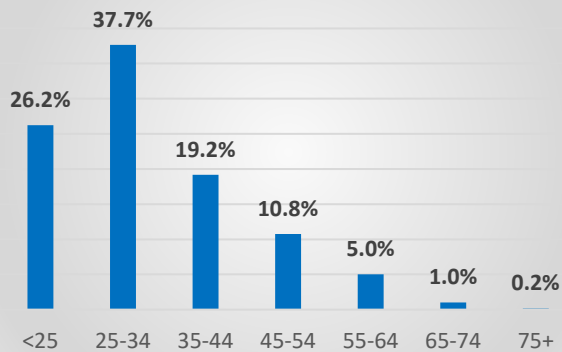

Sheriff's Daily Report

7/18/2020

Under the Custody of the Sheriff	
Total Male and Female	8,127
Jail Population	4,816
Community Corrections	3,311

Jail Population - Behind the Walls

Behind the Walls: Detainees that are physically housed under the Sheriff's custody 24 hours a day/7 days a week. This includes all populations listed on this chart - Divisional populations male & female, Outside Counties, Hospital, PRC, Women's Residential, & VRIC. Detainees in court-ordered treatment programs (PRC, Women's Residential, VRIC) are housed at CCDOC 24 hours a day/7 days week.

Sheriff's Daily Report

7/18/2020

CCSO Population Demographics

In Confinement

Gender Distribution

Race Distribution

Age Distribution

Community Corrections

Gender Distribution

Race Distribution

Age Distribution