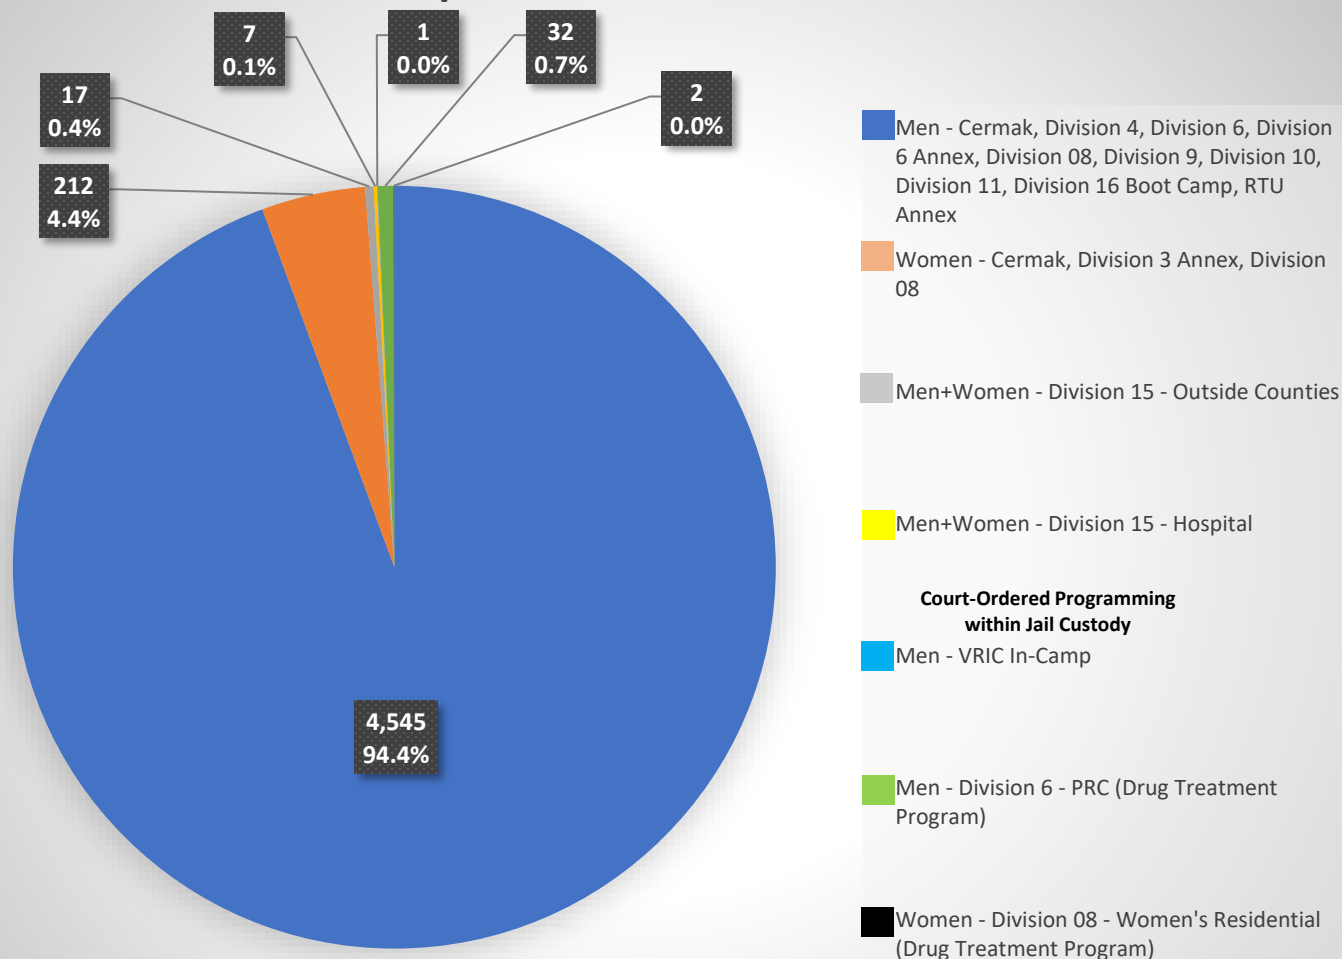

Sheriff's Daily Report

7/18/2020

Under the Custody of the Sheriff	
Total Male and Female	8,127
Jail Population	4,816
Community Corrections	3,311

Jail Population - Behind the Walls

Behind the Walls: Detainees that are physically housed under the Sheriff's custody 24 hours a day/7 days a week. This includes all populations listed on this chart - Divisional populations male & female, Outside Counties, Hospital, PRC, Women's Residential, & VRIC. Detainees in court-ordered treatment programs (PRC, Women's Residential, VRIC) are housed at CCDOC 24 hours a day/7 days week.

Sheriff's Daily Report

7/18/2020

CCSO Population Demographics

In Confinement

Gender Distribution

Race Distribution

Age Distribution

Community Corrections

Gender Distribution

Race Distribution

Age Distribution