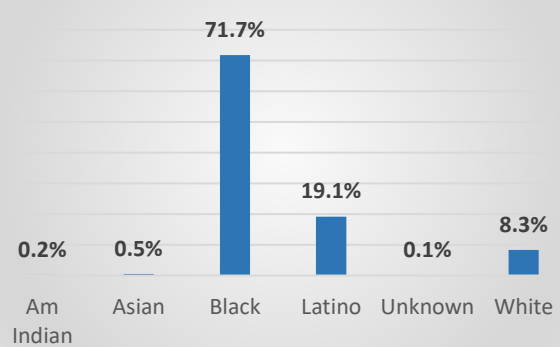

Sheriff's Daily Report

7/18/2020

Under the Custody of the Sheriff	
Total Male and Female	8,127
Jail Population	4,816
Community Corrections	3,311

Jail Population - Behind the Walls

Behind the Walls: Detainees that are physically housed under the Sheriff's custody 24 hours a day/7 days a week. This includes all populations listed on this chart - Divisional populations male & female, Outside Counties, Hospital, PRC, Women's Residential, & VRIC. Detainees in court-ordered treatment programs (PRC, Women's Residential, VRIC) are housed at CCDOC 24 hours a day/7 days week.

Sheriff's Daily Report

7/18/2020

CCSO Population Demographics

In Confinement

Gender Distribution

Race Distribution

Age Distribution

Community Corrections

Gender Distribution

Race Distribution

Age Distribution