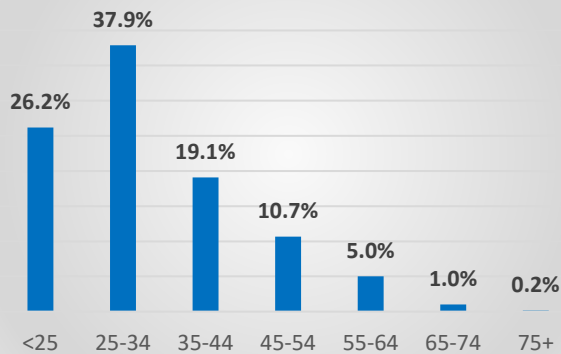

Sheriff's Daily Report

7/17/2020

Under the Custody of the Sheriff	
Total Male and Female	8,139
Jail Population	4,834
Community Corrections	3,305

Jail Population - Behind the Walls

Behind the Walls: Detainees that are physically housed under the Sheriff's custody 24 hours a day/7 days a week. This includes all populations listed on this chart - Divisional populations male & female, Outside Counties, Hospital, PRC, Women's Residential, & VRIC. Detainees in court-ordered treatment programs (PRC, Women's Residential, VRIC) are housed at CCDOC 24 hours a day/7 days week.

Sheriff's Daily Report

7/17/2020

CCSO Population Demographics

In Confinement

Community Corrections

Gender Distribution

Gender Distribution

Race Distribution

Race Distribution

Age Distribution

Age Distribution