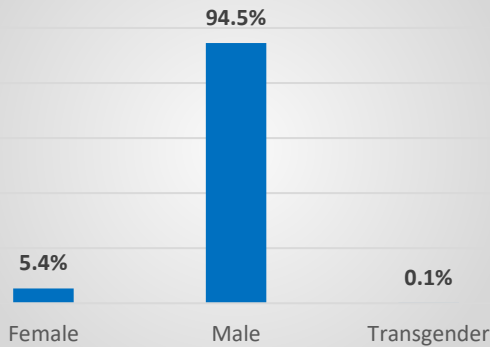

Sheriff's Daily Report

7/17/2020

Under the Custody of the Sheriff	
Total Male and Female	8,139
Jail Population	4,834
Community Corrections	3,305

Jail Population - Behind the Walls

Behind the Walls: Detainees that are physically housed under the Sheriff's custody 24 hours a day/7 days a week. This includes all populations listed on this chart - Divisional populations male & female, Outside Counties, Hospital, PRC, Women's Residential, & VRIC. Detainees in court-ordered treatment programs (PRC, Women's Residential, VRIC) are housed at CCDOC 24 hours a day/7 days week.

Sheriff's Daily Report

7/17/2020

CCSO Population Demographics

In Confinement

Community Corrections

Gender Distribution

Gender Distribution

Race Distribution

Race Distribution

Age Distribution

Age Distribution