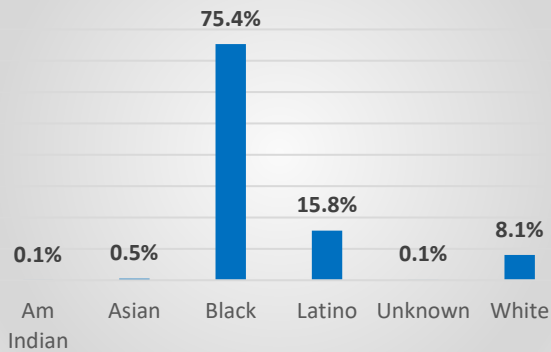

Sheriff's Daily Report

7/17/2020

Under the Custody of the Sheriff	
Total Male and Female	8,139
Jail Population	4,834
Community Corrections	3,305

Jail Population - Behind the Walls

Behind the Walls: Detainees that are physically housed under the Sheriff's custody 24 hours a day/7 days a week. This includes all populations listed on this chart - Divisional populations male & female, Outside Counties, Hospital, PRC, Women's Residential, & VRIC. Detainees in court-ordered treatment programs (PRC, Women's Residential, VRIC) are housed at CCDOC 24 hours a day/7 days week.

Sheriff's Daily Report

7/17/2020

CCSO Population Demographics

In Confinement

Community Corrections

Gender Distribution

Gender Distribution

Race Distribution

Race Distribution

Age Distribution

Age Distribution