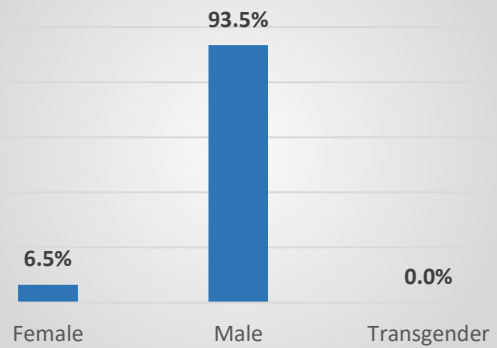

Sheriff's Daily Report

7/17/2020

Under the Custody of the Sheriff	
Total Male and Female	8,139
Jail Population	4,834
Community Corrections	3,305

Jail Population - Behind the Walls

Behind the Walls: Detainees that are physically housed under the Sheriff's custody 24 hours a day/7 days a week. This includes all populations listed on this chart - Divisional populations male & female, Outside Counties, Hospital, PRC, Women's Residential, & VRIC. Detainees in court-ordered treatment programs (PRC, Women's Residential, VRIC) are housed at CCDOC 24 hours a day/7 days week.

Sheriff's Daily Report

7/17/2020

CCSO Population Demographics

In Confinement

Community Corrections

Gender Distribution

Gender Distribution

Race Distribution

Race Distribution

Age Distribution

Age Distribution