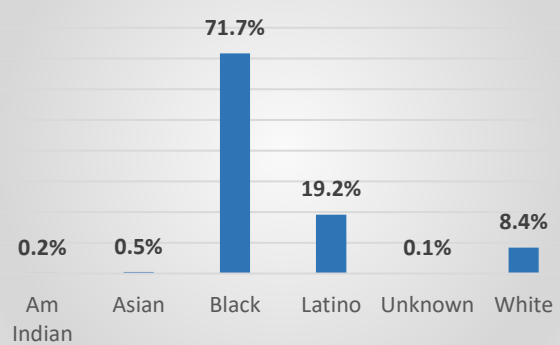

Sheriff's Daily Report

7/17/2020

Under the Custody of the Sheriff	
Total Male and Female	8,139
Jail Population	4,834
Community Corrections	3,305

Jail Population - Behind the Walls

Behind the Walls: Detainees that are physically housed under the Sheriff's custody 24 hours a day/7 days a week. This includes all populations listed on this chart - Divisional populations male & female, Outside Counties, Hospital, PRC, Women's Residential, & VRIC. Detainees in court-ordered treatment programs (PRC, Women's Residential, VRIC) are housed at CCDOC 24 hours a day/7 days week.

Sheriff's Daily Report

7/17/2020

CCSO Population Demographics

In Confinement

Community Corrections

Gender Distribution

Gender Distribution

Race Distribution

Race Distribution

Age Distribution

Age Distribution