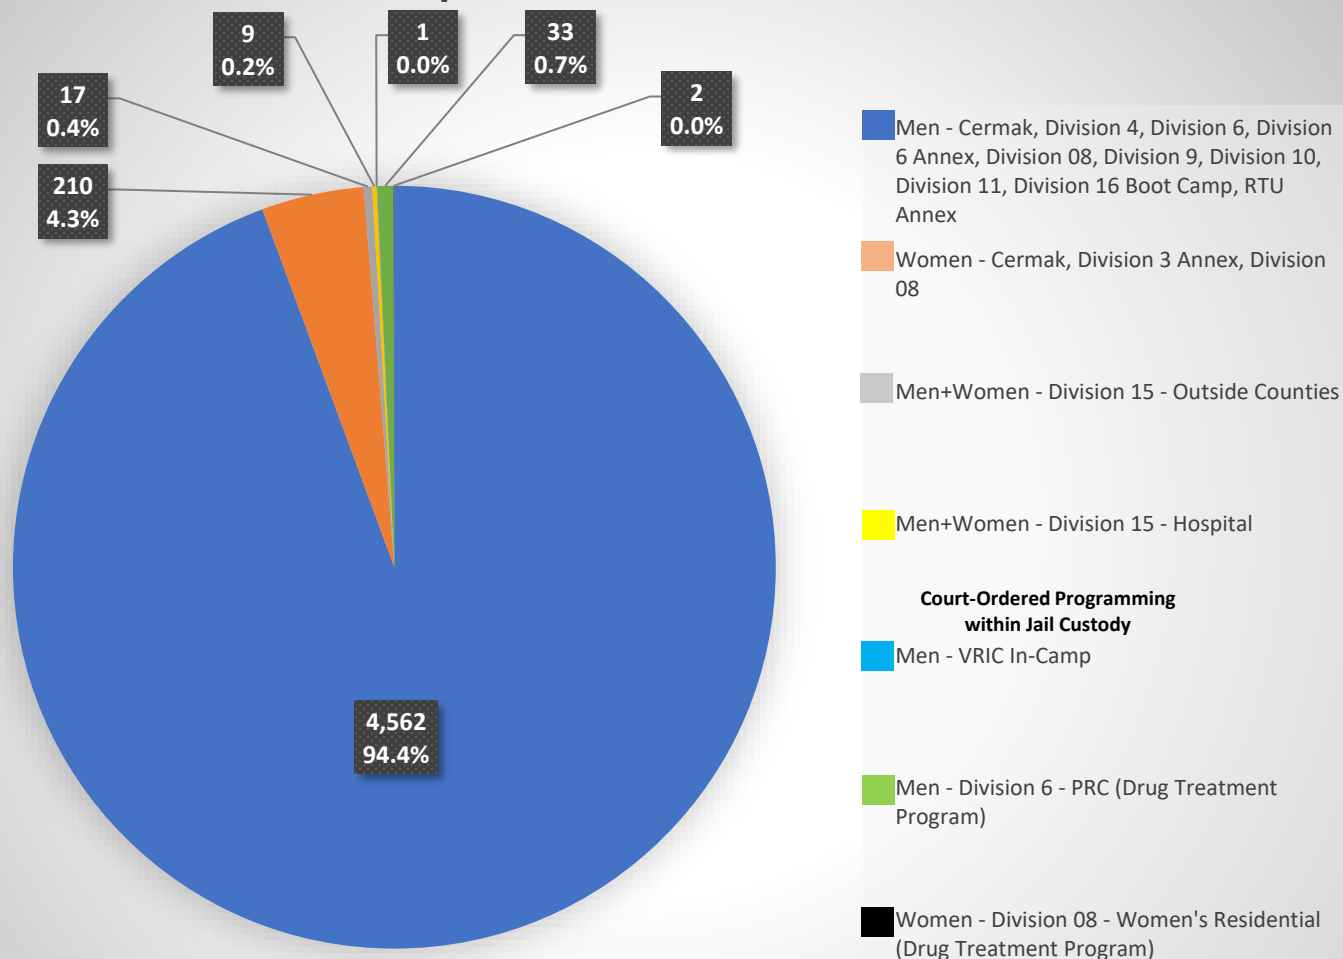

Sheriff's Daily Report

7/17/2020

Under the Custody of the Sheriff	
Total Male and Female	8,139
Jail Population	4,834
Community Corrections	3,305

Jail Population - Behind the Walls

Behind the Walls: Detainees that are physically housed under the Sheriff's custody 24 hours a day/7 days a week. This includes all populations listed on this chart - Divisional populations male & female, Outside Counties, Hospital, PRC, Women's Residential, & VRIC. Detainees in court-ordered treatment programs (PRC, Women's Residential, VRIC) are housed at CCDOC 24 hours a day/7 days week.

Sheriff's Daily Report

7/17/2020

CCSO Population Demographics

In Confinement

Community Corrections

Gender Distribution

Gender Distribution

Race Distribution

Race Distribution

Age Distribution

Age Distribution