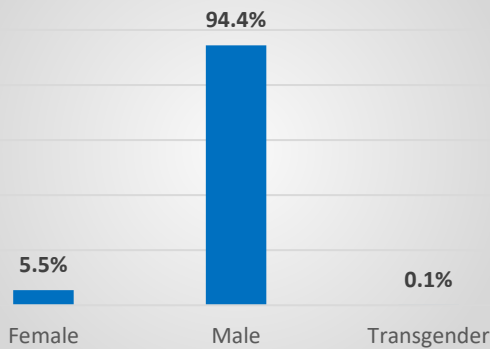

Sheriff's Daily Report

7/15/2020

Under the Custody of the Sheriff	
Total Male and Female	8,132
Jail Population	4,814
Community Corrections	3,318

Jail Population - Behind the Walls

Behind the Walls: Detainees that are physically housed under the Sheriff's custody 24 hours a day/7 days a week. This includes all populations listed on this chart - Divisional populations male & female, Outside Counties, Hospital, PRC, Women's Residential, & VRIC. Detainees in court-ordered treatment programs (PRC, Women's Residential, VRIC) are housed at CCDOC 24 hours a day/7 days week.

Sheriff's Daily Report

7/15/2020

CCSO Population Demographics

In Confinement

Community Corrections

Gender Distribution

Gender Distribution

Race Distribution

Race Distribution

Age Distribution

Age Distribution