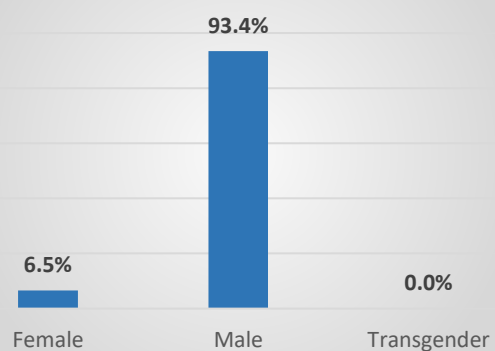

Sheriff's Daily Report

7/15/2020

Under the Custody of the Sheriff	
Total Male and Female	8,132
Jail Population	4,814
Community Corrections	3,318

Jail Population - Behind the Walls

Behind the Walls: Detainees that are physically housed under the Sheriff's custody 24 hours a day/7 days a week. This includes all populations listed on this chart - Divisional populations male & female, Outside Counties, Hospital, PRC, Women's Residential, & VRIC. Detainees in court-ordered treatment programs (PRC, Women's Residential, VRIC) are housed at CCDOC 24 hours a day/7 days week.

Sheriff's Daily Report

7/15/2020

CCSO Population Demographics

In Confinement

Community Corrections

Gender Distribution

Gender Distribution

Race Distribution

Race Distribution

Age Distribution

Age Distribution