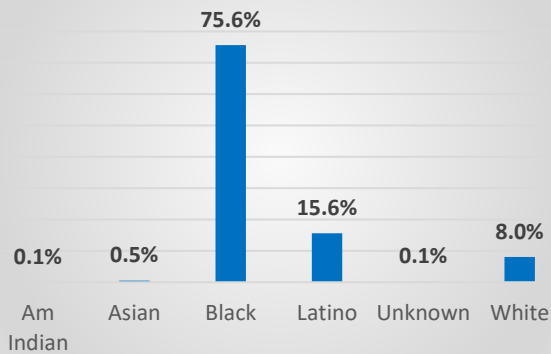

Sheriff's Daily Report

7/15/2020

Under the Custody of the Sheriff	
Total Male and Female	8,132
Jail Population	4,814
Community Corrections	3,318

Jail Population - Behind the Walls

Behind the Walls: Detainees that are physically housed under the Sheriff's custody 24 hours a day/7 days a week. This includes all populations listed on this chart - Divisional populations male & female, Outside Counties, Hospital, PRC, Women's Residential, & VRIC. Detainees in court-ordered treatment programs (PRC, Women's Residential, VRIC) are housed at CCDOC 24 hours a day/7 days week.

Sheriff's Daily Report

7/15/2020

CCSO Population Demographics

In Confinement

Community Corrections

Gender Distribution

Gender Distribution

Race Distribution

Race Distribution

Age Distribution

Age Distribution