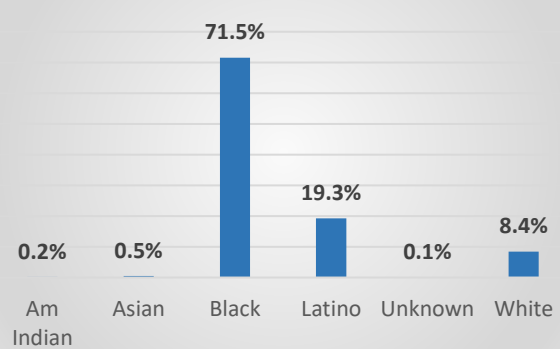

Sheriff's Daily Report

7/15/2020

Under the Custody of the Sheriff	
Total Male and Female	8,132
Jail Population	4,814
Community Corrections	3,318

Jail Population - Behind the Walls

Behind the Walls: Detainees that are physically housed under the Sheriff's custody 24 hours a day/7 days a week. This includes all populations listed on this chart - Divisional populations male & female, Outside Counties, Hospital, PRC, Women's Residential, & VRIC. Detainees in court-ordered treatment programs (PRC, Women's Residential, VRIC) are housed at CCDOC 24 hours a day/7 days week.

Sheriff's Daily Report

7/15/2020

CCSO Population Demographics

In Confinement

Community Corrections

Gender Distribution

Gender Distribution

Race Distribution

Race Distribution

Age Distribution

Age Distribution