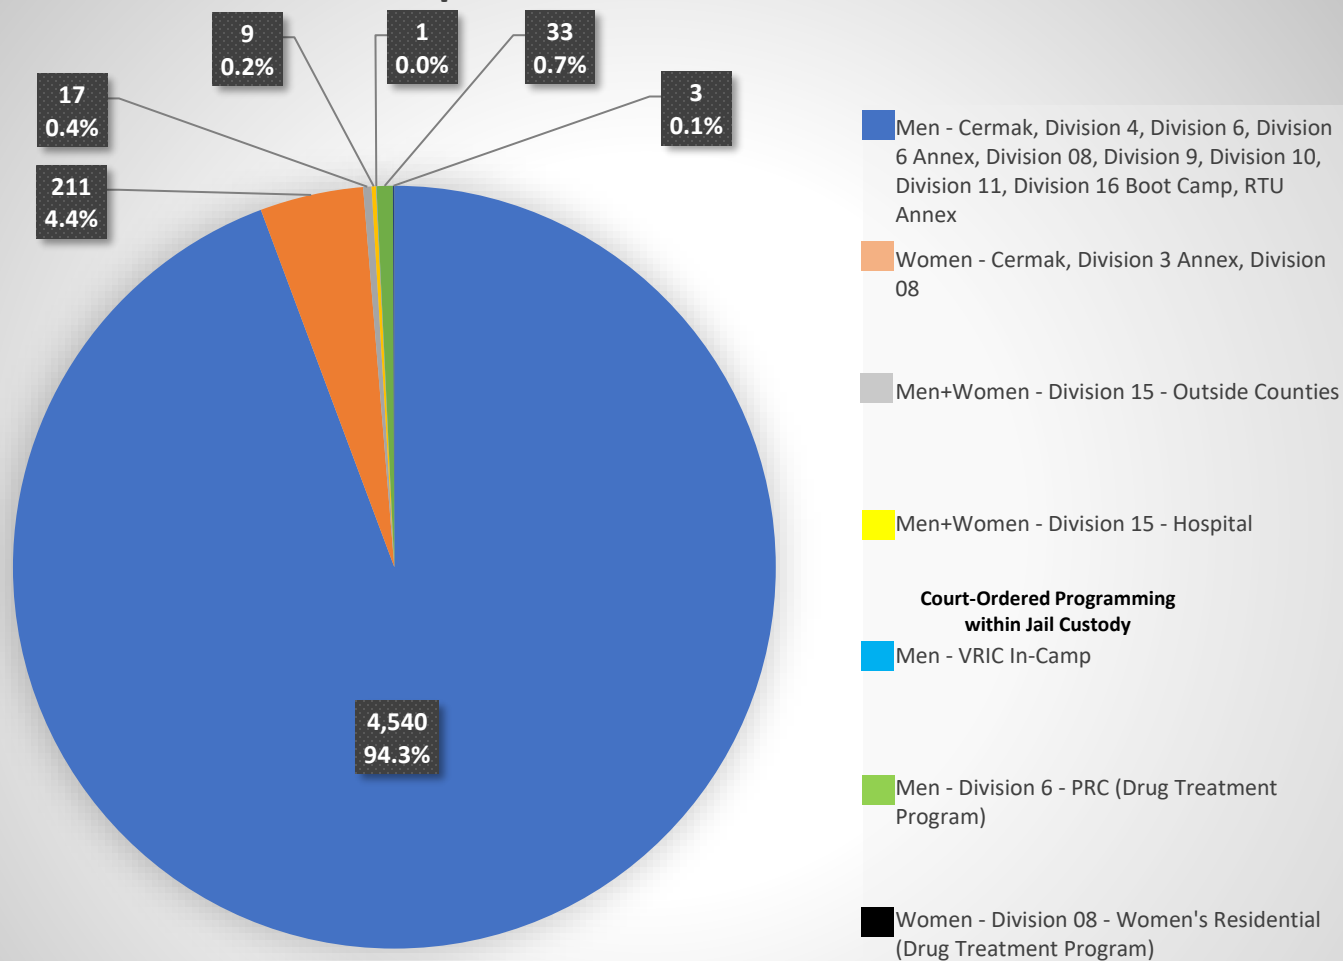

Sheriff's Daily Report

7/15/2020

Under the Custody of the Sheriff	
Total Male and Female	8,132
Jail Population	4,814
Community Corrections	3,318

Jail Population - Behind the Walls

Behind the Walls: Detainees that are physically housed under the Sheriff's custody 24 hours a day/7 days a week. This includes all populations listed on this chart - Divisional populations male & female, Outside Counties, Hospital, PRC, Women's Residential, & VRIC. Detainees in court-ordered treatment programs (PRC, Women's Residential, VRIC) are housed at CCDOC 24 hours a day/7 days week.

Sheriff's Daily Report

7/15/2020

CCSO Population Demographics

In Confinement

Community Corrections

Gender Distribution

Gender Distribution

Race Distribution

Race Distribution

Age Distribution

Age Distribution