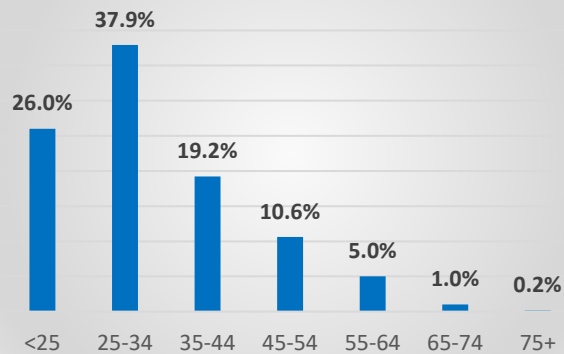

Sheriff's Daily Report

7/15/2020

Under the Custody of the Sheriff	
Total Male and Female	8,132
Jail Population	4,814
Community Corrections	3,318

Jail Population - Behind the Walls

Behind the Walls: Detainees that are physically housed under the Sheriff's custody 24 hours a day/7 days a week. This includes all populations listed on this chart - Divisional populations male & female, Outside Counties, Hospital, PRC, Women's Residential, & VRIC. Detainees in court-ordered treatment programs (PRC, Women's Residential, VRIC) are housed at CCDOC 24 hours a day/7 days week.

Sheriff's Daily Report

7/15/2020

CCSO Population Demographics

In Confinement

Community Corrections

Gender Distribution

Gender Distribution

Race Distribution

Race Distribution

Age Distribution

Age Distribution