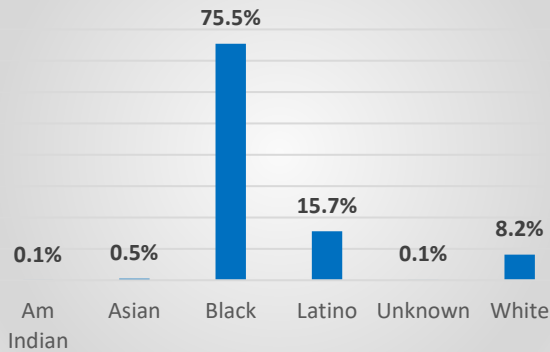

Sheriff's Daily Report

7/12/2020

Under the Custody of the Sheriff	
Total Male and Female	8,119
Jail Population	4,795
Community Corrections	3,324

Behind the Walls: Detainees that are physically housed under the Sheriff's custody 24 hours a day/7 days a week. This includes all populations listed on this chart - Divisional populations male & female, Outside Counties, Hospital, PRC, Women's Residential, & VRIC. Detainees in court-ordered treatment programs (PRC, Women's Residential, VRIC) are housed at CCDOC 24 hours a day/7 days week.

Sheriff's Daily Report

7/12/2020

CCSO Population Demographics

In Confinement

Community Corrections

Gender Distribution

Gender Distribution

Race Distribution

Race Distribution

Age Distribution

Age Distribution