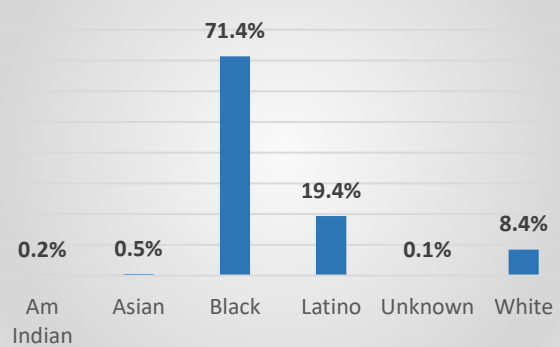

Sheriff's Daily Report

7/12/2020

Under the Custody of the Sheriff	
Total Male and Female	8,119
Jail Population	4,795
Community Corrections	3,324

Behind the Walls: Detainees that are physically housed under the Sheriff's custody 24 hours a day/7 days a week. This includes all populations listed on this chart - Divisional populations male & female, Outside Counties, Hospital, PRC, Women's Residential, & VRIC. Detainees in court-ordered treatment programs (PRC, Women's Residential, VRIC) are housed at CCDOC 24 hours a day/7 days week.

Sheriff's Daily Report

7/12/2020

CCSO Population Demographics

In Confinement

Community Corrections

Gender Distribution

Gender Distribution

Race Distribution

Race Distribution

Age Distribution

Age Distribution