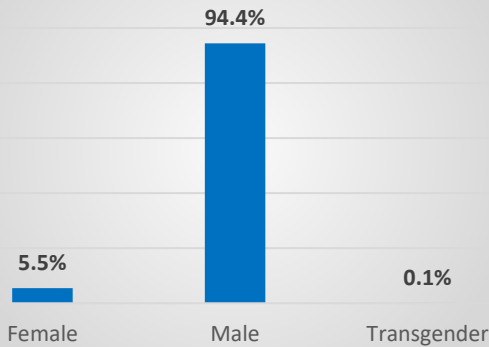

Sheriff's Daily Report

7/12/2020

Under the Custody of the Sheriff	
Total Male and Female	8,119
Jail Population	4,795
Community Corrections	3,324

Behind the Walls: Detainees that are physically housed under the Sheriff's custody 24 hours a day/7 days a week. This includes all populations listed on this chart - Divisional populations male & female, Outside Counties, Hospital, PRC, Women's Residential, & VRIC. Detainees in court-ordered treatment programs (PRC, Women's Residential, VRIC) are housed at CCDOC 24 hours a day/7 days week.

Sheriff's Daily Report

7/12/2020

CCSO Population Demographics

In Confinement

Community Corrections

Gender Distribution

Gender Distribution

Race Distribution

Race Distribution

Age Distribution

Age Distribution