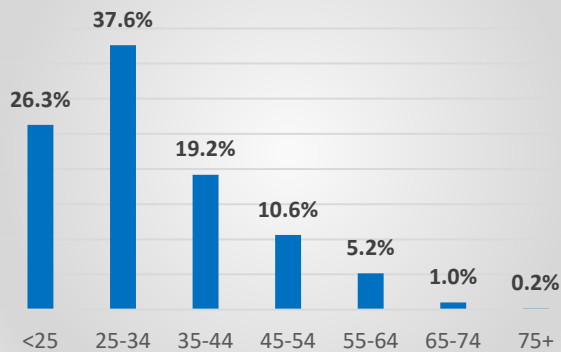

Sheriff's Daily Report

7/12/2020

Under the Custody of the Sheriff	
Total Male and Female	8,119
Jail Population	4,795
Community Corrections	3,324

Behind the Walls: Detainees that are physically housed under the Sheriff's custody 24 hours a day/7 days a week. This includes all populations listed on this chart - Divisional populations male & female, Outside Counties, Hospital, PRC, Women's Residential, & VRIC. Detainees in court-ordered treatment programs (PRC, Women's Residential, VRIC) are housed at CCDOC 24 hours a day/7 days week.

Sheriff's Daily Report

7/12/2020

CCSO Population Demographics

In Confinement

Community Corrections

Gender Distribution

Gender Distribution

Race Distribution

Race Distribution

Age Distribution

Age Distribution