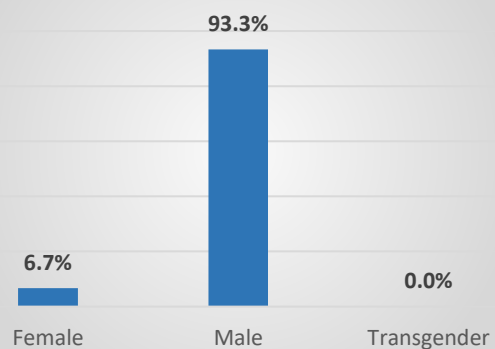

Sheriff's Daily Report

7/12/2020

Under the Custody of the Sheriff	
Total Male and Female	8,119
Jail Population	4,795
Community Corrections	3,324

Behind the Walls: Detainees that are physically housed under the Sheriff's custody 24 hours a day/7 days a week. This includes all populations listed on this chart - Divisional populations male & female, Outside Counties, Hospital, PRC, Women's Residential, & VRIC. Detainees in court-ordered treatment programs (PRC, Women's Residential, VRIC) are housed at CCDOC 24 hours a day/7 days week.

Sheriff's Daily Report

7/12/2020

CCSO Population Demographics

In Confinement

Community Corrections

Gender Distribution

Gender Distribution

Race Distribution

Race Distribution

Age Distribution

Age Distribution