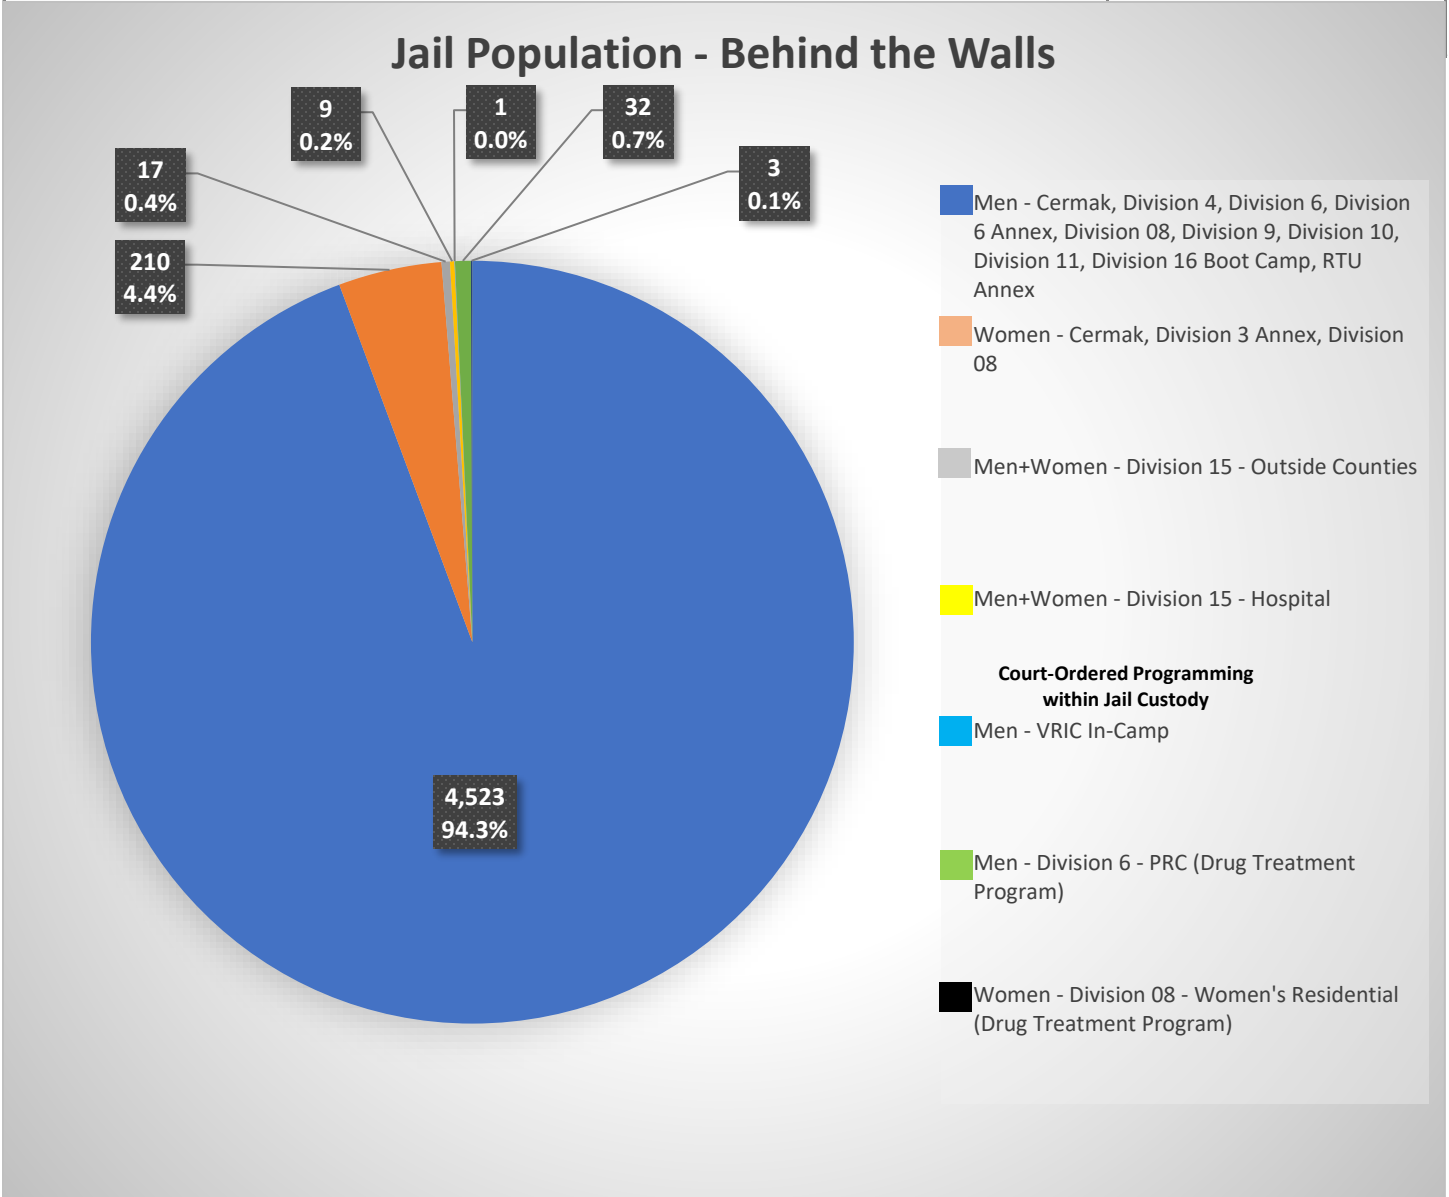

Sheriff's Daily Report

7/12/2020

Under the Custody of the Sheriff	
Total Male and Female	8,119
Jail Population	4,795
Community Corrections	3,324

Behind the Walls: Detainees that are physically housed under the Sheriff's custody 24 hours a day/7 days a week. This includes all populations listed on this chart - Divisional populations male & female, Outside Counties, Hospital, PRC, Women's Residential, & VRIC. Detainees in court-ordered treatment programs (PRC, Women's Residential, VRIC) are housed at CCDOC 24 hours a day/7 days week.

Sheriff's Daily Report

7/12/2020

CCSO Population Demographics

In Confinement

Community Corrections

Gender Distribution

Gender Distribution

Race Distribution

Race Distribution

Age Distribution

Age Distribution