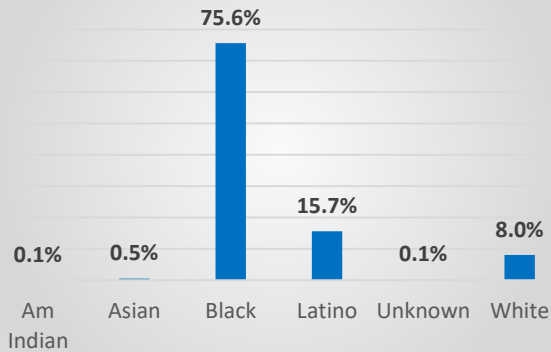

Sheriff's Daily Report

7/11/2020

Under the Custody of the Sheriff	
Total Male and Female	8,059
Jail Population	4,746
Community Corrections	3,313

Behind the Walls: Detainees that are physically housed under the Sheriff's custody 24 hours a day/7 days a week. This includes all populations listed on this chart - Divisional populations male & female, Outside Counties, Hospital, PRC, Women's Residential, & VRIC. Detainees in court-ordered treatment programs (PRC, Women's Residential, VRIC) are housed at CCDOC 24 hours a day/7 days week.

Sheriff's Daily Report

7/11/2020

CCSO Population Demographics

In Confinement

Gender Distribution

Race Distribution

Age Distribution

Community Corrections

Gender Distribution

Race Distribution

Age Distribution