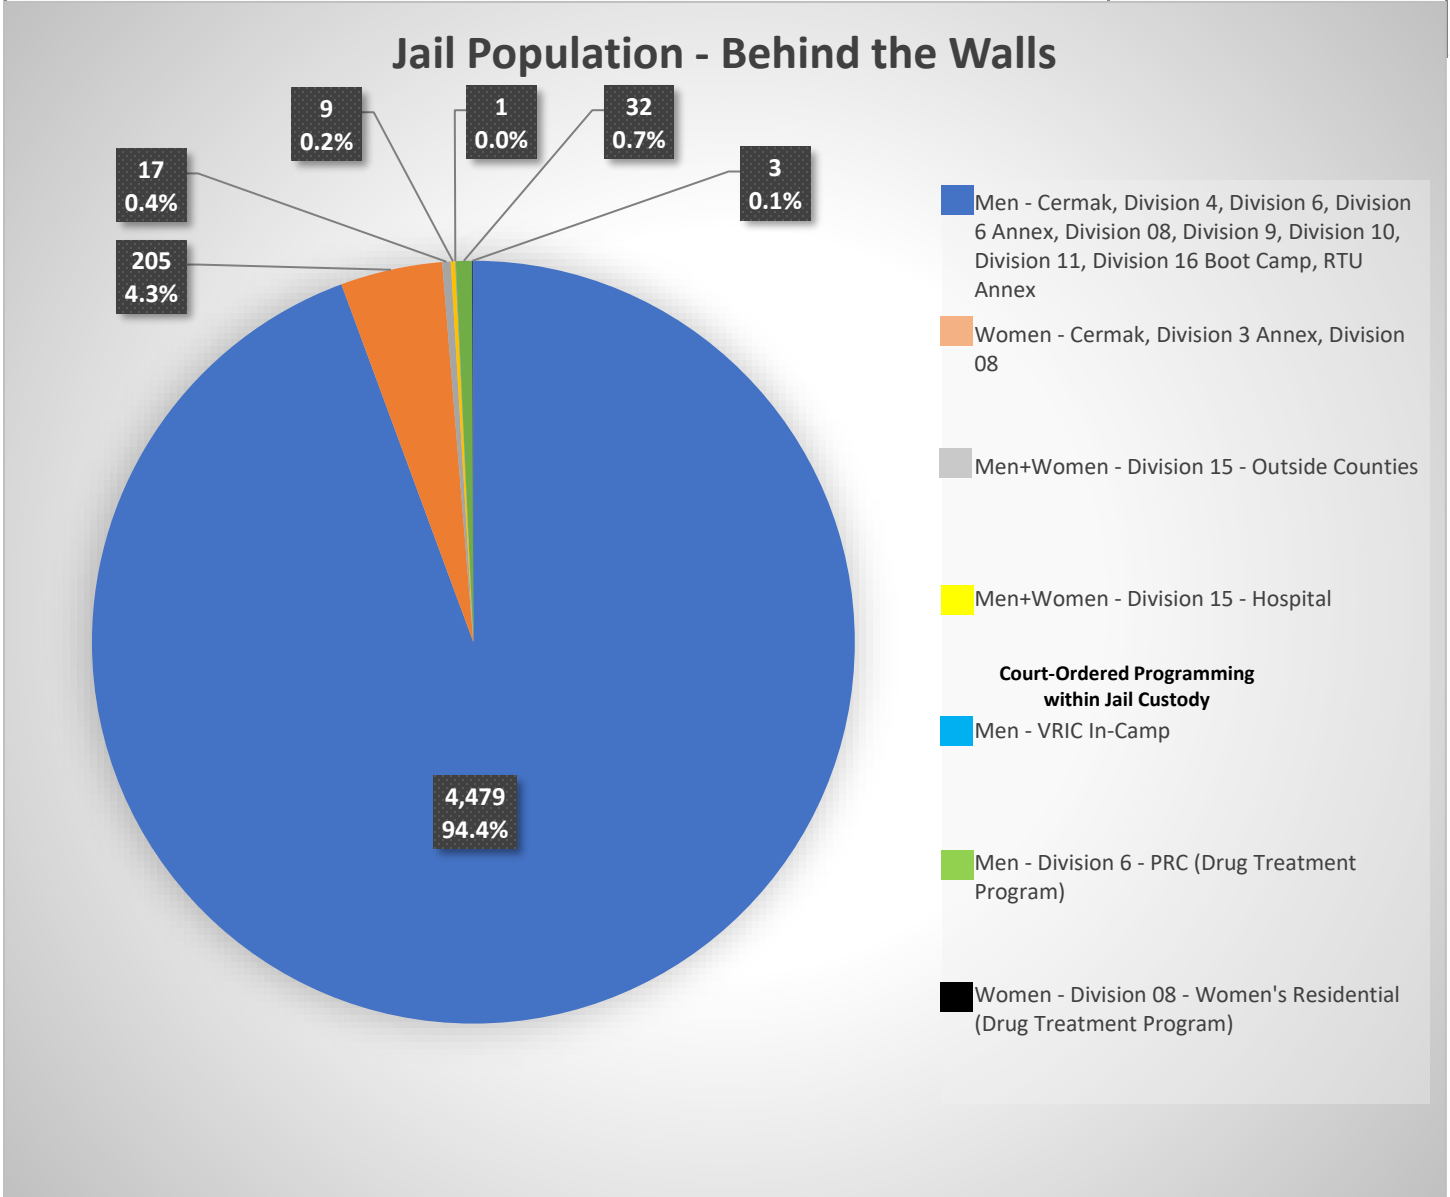

Sheriff's Daily Report

7/11/2020

Under the Custody of the Sheriff	
Total Male and Female	8,059
Jail Population	4,746
Community Corrections	3,313

Behind the Walls: Detainees that are physically housed under the Sheriff's custody 24 hours a day/7 days a week. This includes all populations listed on this chart - Divisional populations male & female, Outside Counties, Hospital, PRC, Women's Residential, & VRIC. Detainees in court-ordered treatment programs (PRC, Women's Residential, VRIC) are housed at CCDOC 24 hours a day/7 days week.

Sheriff's Daily Report

7/11/2020

CCSO Population Demographics

In Confinement

Gender Distribution

Race Distribution

Age Distribution

Community Corrections

Gender Distribution

Race Distribution

Age Distribution