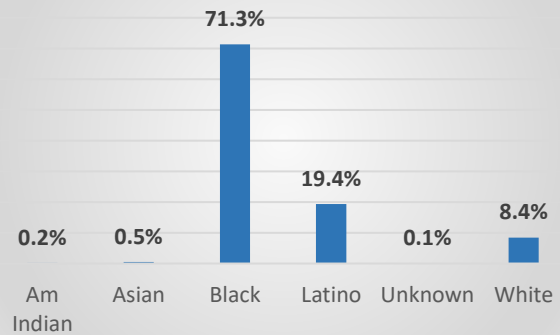

Sheriff's Daily Report

7/11/2020

Under the Custody of the Sheriff	
Total Male and Female	8,059
Jail Population	4,746
Community Corrections	3,313

Behind the Walls: Detainees that are physically housed under the Sheriff's custody 24 hours a day/7 days a week. This includes all populations listed on this chart - Divisional populations male & female, Outside Counties, Hospital, PRC, Women's Residential, & VRIC. Detainees in court-ordered treatment programs (PRC, Women's Residential, VRIC) are housed at CCDOC 24 hours a day/7 days week.

Sheriff's Daily Report

7/11/2020

CCSO Population Demographics

In Confinement

Gender Distribution

Race Distribution

Age Distribution

Community Corrections

Gender Distribution

Race Distribution

Age Distribution