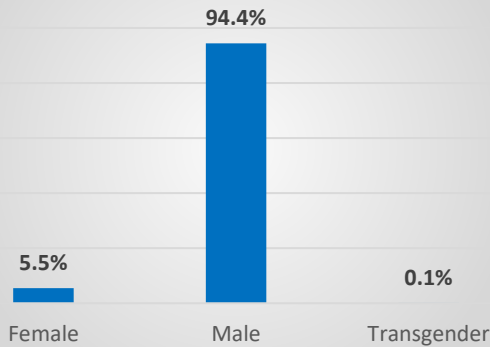

Sheriff's Daily Report

7/11/2020

CCSO Population Demographics

In Confinement

Gender Distribution