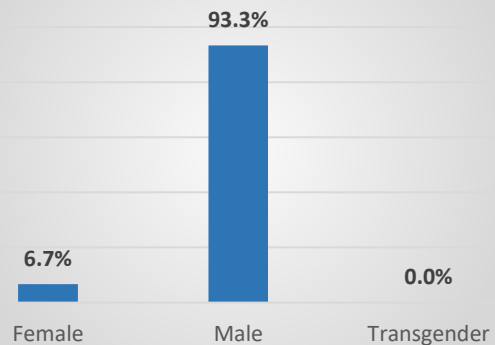

Sheriff's Daily Report

7/11/2020

Under the Custody of the Sheriff	
Total Male and Female	8,059
Jail Population	4,746
Community Corrections	3,313

Behind the Walls: Detainees that are physically housed under the Sheriff's custody 24 hours a day/7 days a week. This includes all populations listed on this chart - Divisional populations male & female, Outside Counties, Hospital, PRC, Women's Residential, & VRIC. Detainees in court-ordered treatment programs (PRC, Women's Residential, VRIC) are housed at CCDOC 24 hours a day/7 days week.

Sheriff's Daily Report

7/11/2020

CCSO Population Demographics

In Confinement

Gender Distribution

Race Distribution

Age Distribution

Community Corrections

Gender Distribution

Race Distribution

Age Distribution