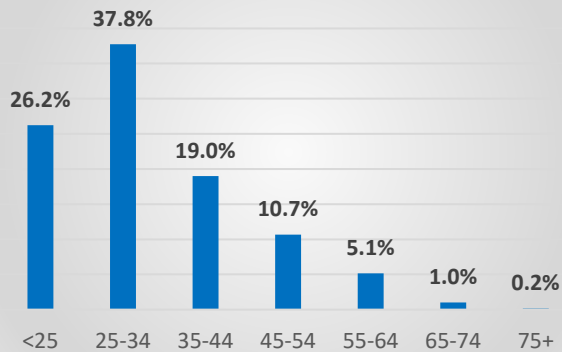

Sheriff's Daily Report

7/11/2020

Under the Custody of the Sheriff	
Total Male and Female	8,059
Jail Population	4,746
Community Corrections	3,313

Behind the Walls: Detainees that are physically housed under the Sheriff's custody 24 hours a day/7 days a week. This includes all populations listed on this chart - Divisional populations male & female, Outside Counties, Hospital, PRC, Women's Residential, & VRIC. Detainees in court-ordered treatment programs (PRC, Women's Residential, VRIC) are housed at CCDOC 24 hours a day/7 days week.

Sheriff's Daily Report

7/11/2020

CCSO Population Demographics

In Confinement

Gender Distribution

Race Distribution

Age Distribution

Community Corrections

Gender Distribution

Race Distribution

Age Distribution