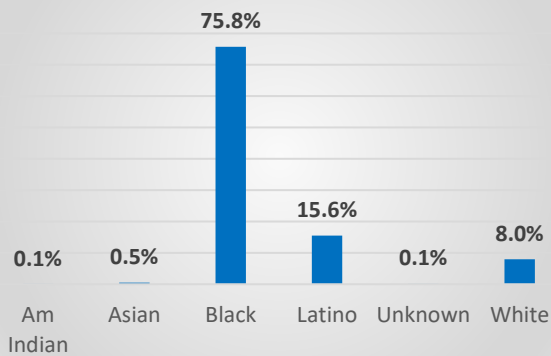

Sheriff's Daily Report

7/9/2020

Under the Custody of the Sheriff	
Total Male and Female	8,057
Jail Population	4,725
Community Corrections	3,332

Jail Population - Behind the Walls

Behind the Walls: Detainees that are physically housed under the Sheriff's custody 24 hours a day/7 days a week. This includes all populations listed on this chart - Divisional populations male & female, Outside Counties, Hospital, PRC, Women's Residential, & VRIC. Detainees in court-ordered treatment programs (PRC, Women's Residential, VRIC) are housed at CCDOC 24 hours a day/7 days week.

Sheriff's Daily Report

7/9/2020

CCSO Population Demographics

In Confinement

Community Corrections

Gender Distribution

Gender Distribution

Race Distribution

Race Distribution

Age Distribution

Age Distribution