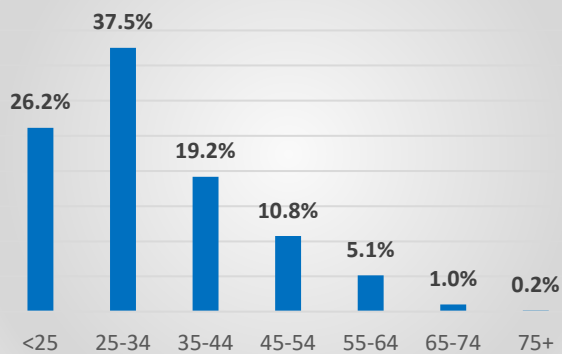

Sheriff's Daily Report

7/9/2020

Under the Custody of the Sheriff	
Total Male and Female	8,057
Jail Population	4,725
Community Corrections	3,332

Jail Population - Behind the Walls

Behind the Walls: Detainees that are physically housed under the Sheriff's custody 24 hours a day/7 days a week. This includes all populations listed on this chart - Divisional populations male & female, Outside Counties, Hospital, PRC, Women's Residential, & VRIC. Detainees in court-ordered treatment programs (PRC, Women's Residential, VRIC) are housed at CCDOC 24 hours a day/7 days week.

Sheriff's Daily Report

7/9/2020

CCSO Population Demographics

In Confinement

Community Corrections

Gender Distribution

Gender Distribution

Race Distribution

Race Distribution

Age Distribution

Age Distribution