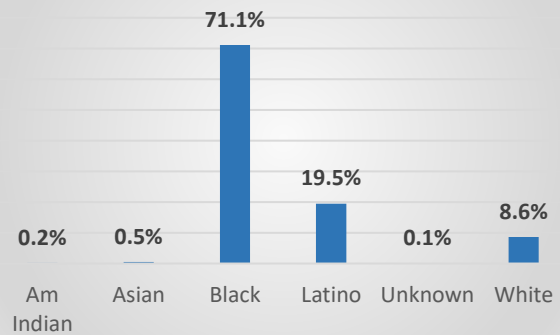

Sheriff's Daily Report

7/9/2020

Under the Custody of the Sheriff	
Total Male and Female	8,057
Jail Population	4,725
Community Corrections	3,332

Jail Population - Behind the Walls

Behind the Walls: Detainees that are physically housed under the Sheriff's custody 24 hours a day/7 days a week. This includes all populations listed on this chart - Divisional populations male & female, Outside Counties, Hospital, PRC, Women's Residential, & VRIC. Detainees in court-ordered treatment programs (PRC, Women's Residential, VRIC) are housed at CCDOC 24 hours a day/7 days week.

Sheriff's Daily Report

7/9/2020

CCSO Population Demographics

In Confinement

Community Corrections

Gender Distribution

Gender Distribution

Race Distribution

Race Distribution

Age Distribution

Age Distribution