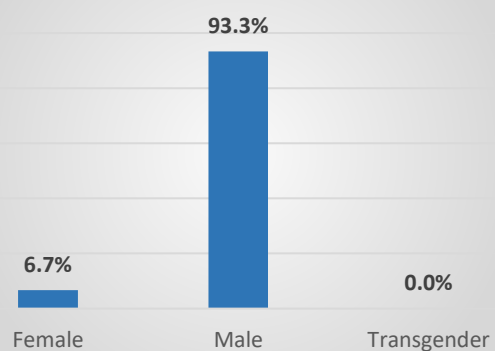

Sheriff's Daily Report

7/9/2020

Under the Custody of the Sheriff	
Total Male and Female	8,057
Jail Population	4,725
Community Corrections	3,332

Jail Population - Behind the Walls

Behind the Walls: Detainees that are physically housed under the Sheriff's custody 24 hours a day/7 days a week. This includes all populations listed on this chart - Divisional populations male & female, Outside Counties, Hospital, PRC, Women's Residential, & VRIC. Detainees in court-ordered treatment programs (PRC, Women's Residential, VRIC) are housed at CCDOC 24 hours a day/7 days week.

Sheriff's Daily Report

7/9/2020

CCSO Population Demographics

In Confinement

Community Corrections

Gender Distribution

Gender Distribution

Race Distribution

Race Distribution

Age Distribution

Age Distribution