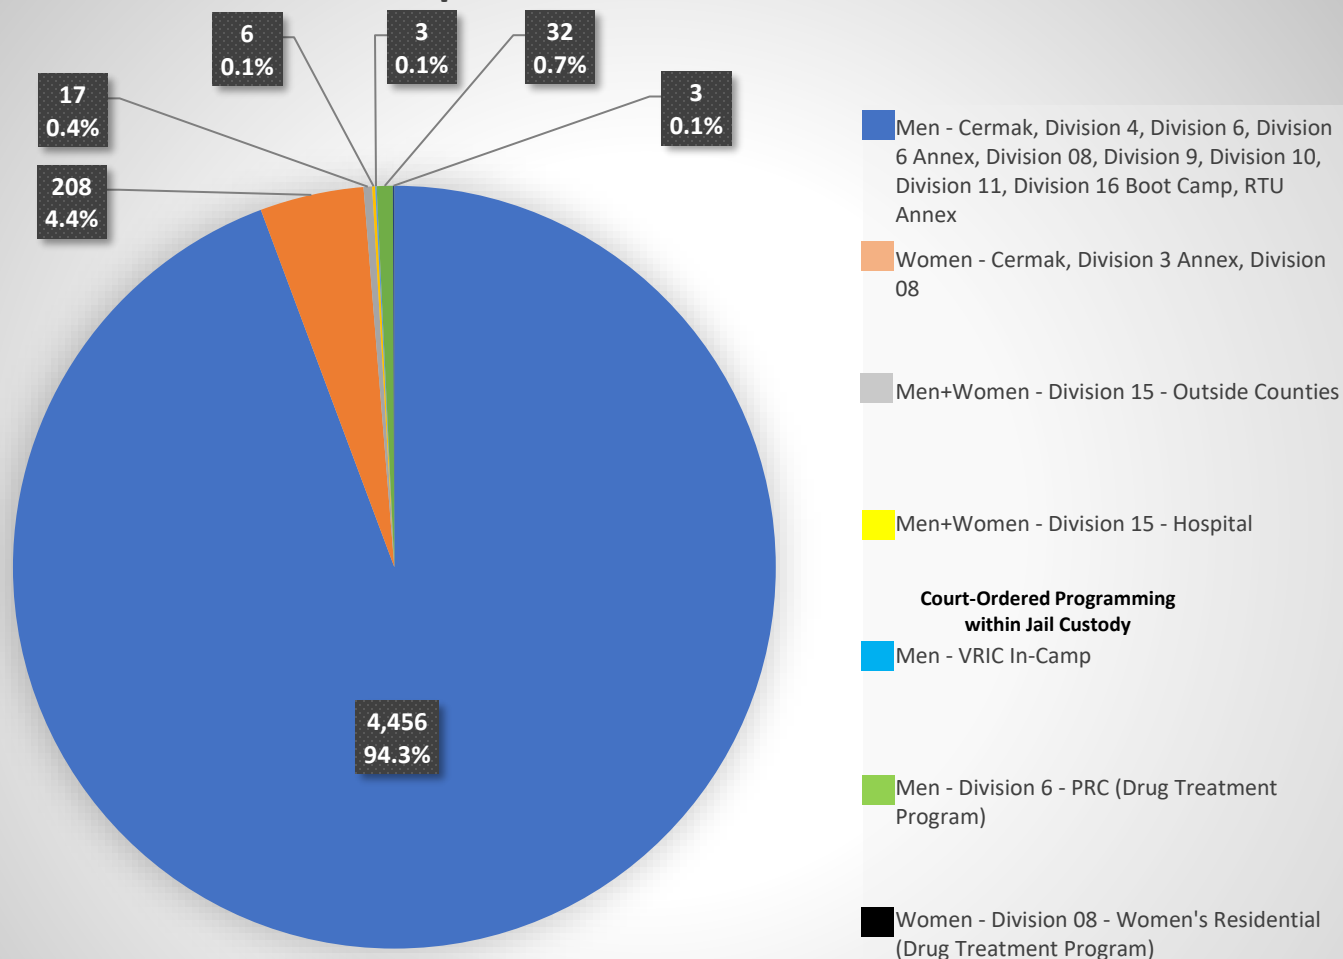

Sheriff's Daily Report

7/9/2020

Under the Custody of the Sheriff	
Total Male and Female	8,057
Jail Population	4,725
Community Corrections	3,332

Jail Population - Behind the Walls

Behind the Walls: Detainees that are physically housed under the Sheriff's custody 24 hours a day/7 days a week. This includes all populations listed on this chart - Divisional populations male & female, Outside Counties, Hospital, PRC, Women's Residential, & VRIC. Detainees in court-ordered treatment programs (PRC, Women's Residential, VRIC) are housed at CCDOC 24 hours a day/7 days week.

Sheriff's Daily Report

7/9/2020

CCSO Population Demographics

In Confinement

Community Corrections

Gender Distribution

Gender Distribution

Race Distribution

Race Distribution

Age Distribution

Age Distribution