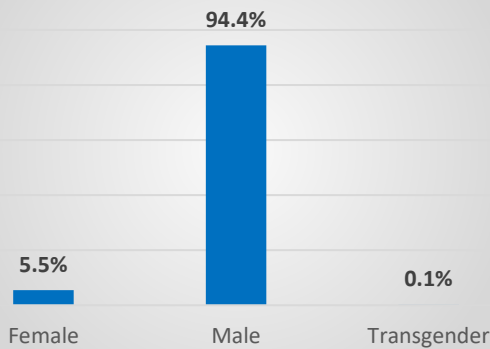

Sheriff's Daily Report

7/9/2020

Under the Custody of the Sheriff	
Total Male and Female	8,057
Jail Population	4,725
Community Corrections	3,332

Jail Population - Behind the Walls

Behind the Walls: Detainees that are physically housed under the Sheriff's custody 24 hours a day/7 days a week. This includes all populations listed on this chart - Divisional populations male & female, Outside Counties, Hospital, PRC, Women's Residential, & VRIC. Detainees in court-ordered treatment programs (PRC, Women's Residential, VRIC) are housed at CCDOC 24 hours a day/7 days week.

Sheriff's Daily Report

7/9/2020

CCSO Population Demographics

In Confinement

Community Corrections

Gender Distribution

Gender Distribution

Race Distribution

Race Distribution

Age Distribution

Age Distribution