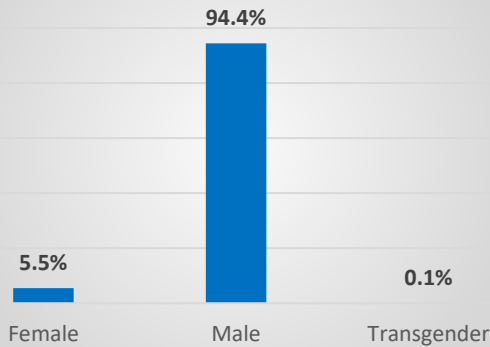

Sheriff's Daily Report

7/4/2020

CCSO Population Demographics

In Confinement

Gender Distribution