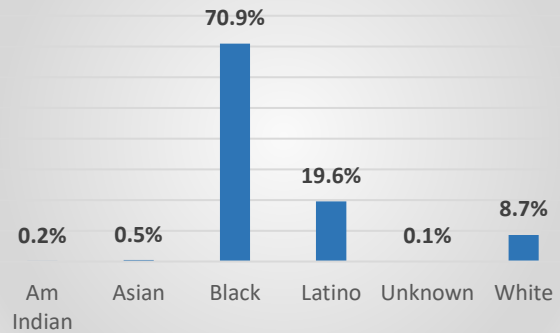

Sheriff's Daily Report

7/4/2020

Under the Custody of the Sheriff	
Total Male and Female	7,943
Jail Population	4,628
Community Corrections	3,315

Jail Population - Behind the Walls

Behind the Walls: Detainees that are physically housed under the Sheriff's custody 24 hours a day/7 days a week. This includes all populations listed on this chart - Divisional populations male & female, Outside Counties, Hospital, PRC, Women's Residential, & VRIC. Detainees in court-ordered treatment programs (PRC, Women's Residential, VRIC) are housed at CCDOC 24 hours a day/7 days week.

Sheriff's Daily Report

7/4/2020

CCSO Population Demographics

In Confinement

Gender Distribution

Race Distribution

Age Distribution

Community Corrections

Gender Distribution

Race Distribution

Age Distribution