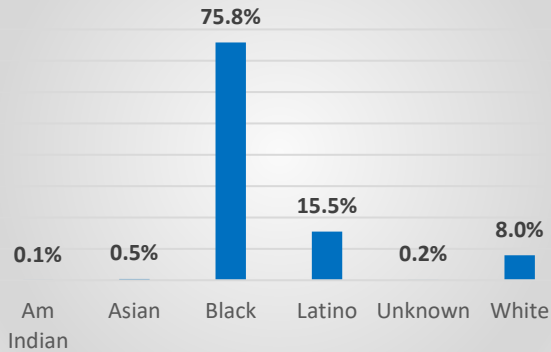

Sheriff's Daily Report

7/4/2020

Under the Custody of the Sheriff	
Total Male and Female	7,943
Jail Population	4,628
Community Corrections	3,315

Jail Population - Behind the Walls

Behind the Walls: Detainees that are physically housed under the Sheriff's custody 24 hours a day/7 days a week. This includes all populations listed on this chart - Divisional populations male & female, Outside Counties, Hospital, PRC, Women's Residential, & VRIC. Detainees in court-ordered treatment programs (PRC, Women's Residential, VRIC) are housed at CCDOC 24 hours a day/7 days week.

Sheriff's Daily Report

7/4/2020

CCSO Population Demographics

In Confinement

Gender Distribution

Race Distribution

Age Distribution

Community Corrections

Gender Distribution

Race Distribution

Age Distribution