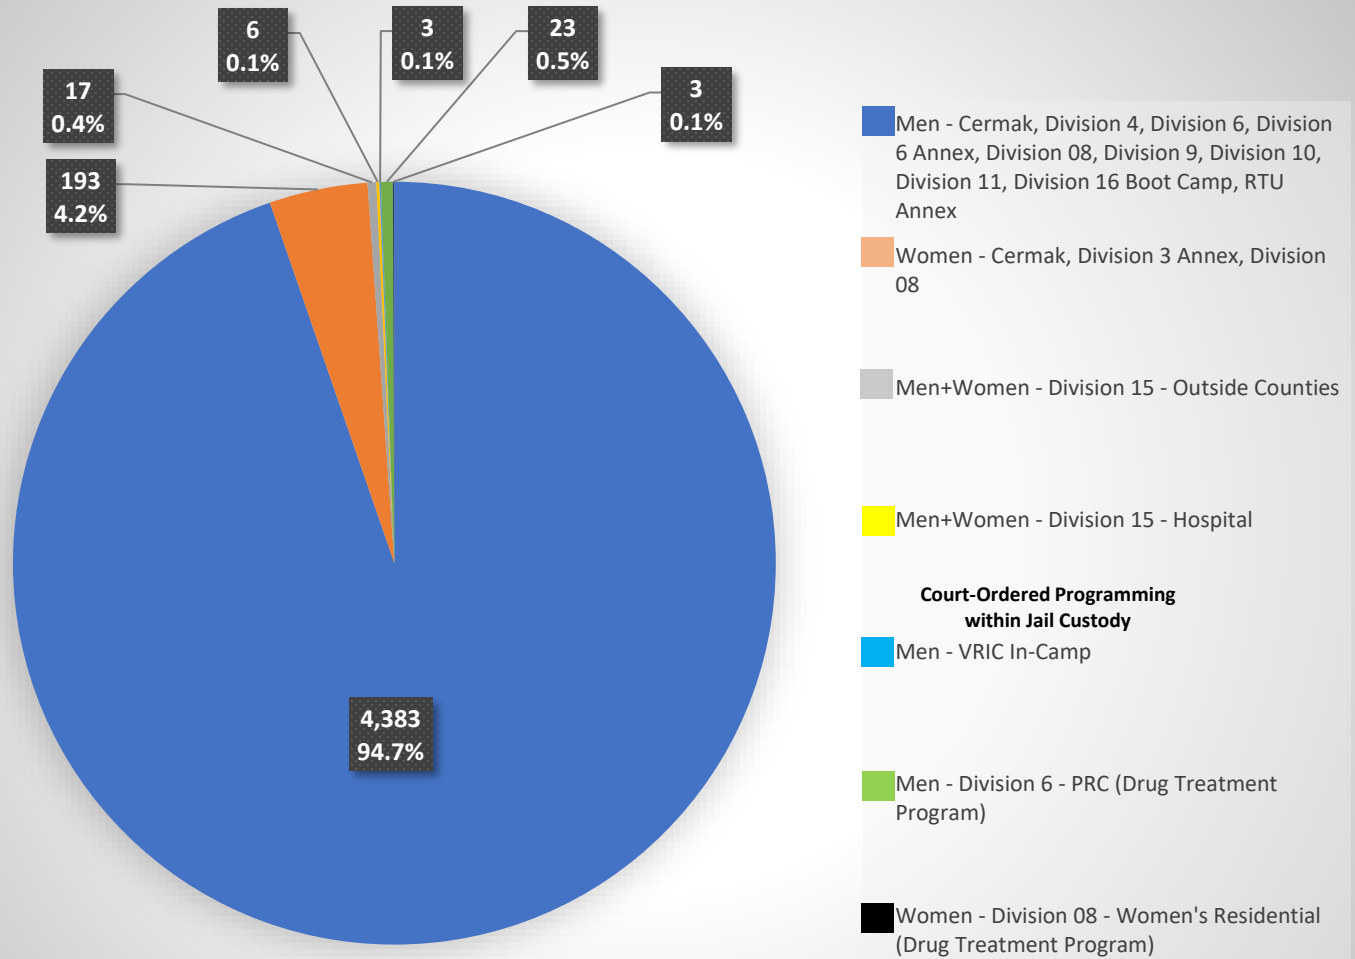

Sheriff's Daily Report

7/4/2020

Under the Custody of the Sheriff	
Total Male and Female	7,943
Jail Population	4,628
Community Corrections	3,315

Jail Population - Behind the Walls

Behind the Walls: Detainees that are physically housed under the Sheriff's custody 24 hours a day/7 days a week. This includes all populations listed on this chart - Divisional populations male & female, Outside Counties, Hospital, PRC, Women's Residential, & VRIC. Detainees in court-ordered treatment programs (PRC, Women's Residential, VRIC) are housed at CCDOC 24 hours a day/7 days week.

Sheriff's Daily Report

7/4/2020

CCSO Population Demographics

In Confinement

Gender Distribution

Race Distribution

Age Distribution

Community Corrections

Gender Distribution

Race Distribution

Age Distribution