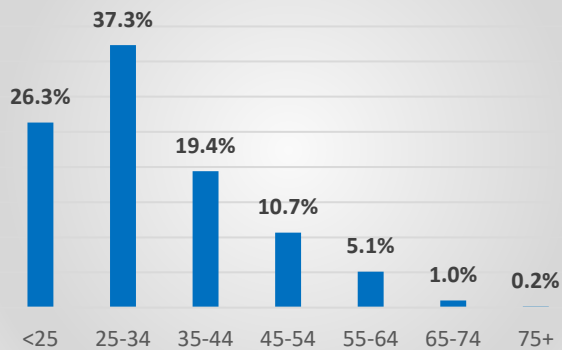

Sheriff's Daily Report

7/4/2020

Under the Custody of the Sheriff	
Total Male and Female	7,943
Jail Population	4,628
Community Corrections	3,315

Jail Population - Behind the Walls

Behind the Walls: Detainees that are physically housed under the Sheriff's custody 24 hours a day/7 days a week. This includes all populations listed on this chart - Divisional populations male & female, Outside Counties, Hospital, PRC, Women's Residential, & VRIC. Detainees in court-ordered treatment programs (PRC, Women's Residential, VRIC) are housed at CCDOC 24 hours a day/7 days week.

Sheriff's Daily Report

7/4/2020

CCSO Population Demographics

In Confinement

Gender Distribution

Race Distribution

Age Distribution

Community Corrections

Gender Distribution

Race Distribution

Age Distribution