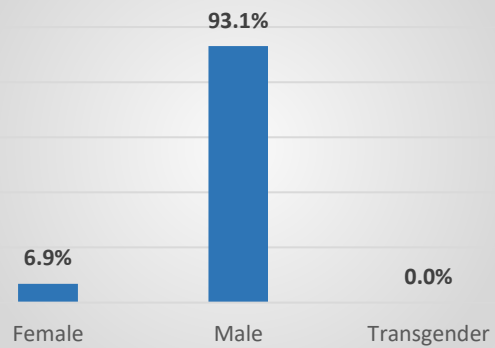

Sheriff's Daily Report

7/4/2020

Under the Custody of the Sheriff	
Total Male and Female	7,943
Jail Population	4,628
Community Corrections	3,315

Jail Population - Behind the Walls

Behind the Walls: Detainees that are physically housed under the Sheriff's custody 24 hours a day/7 days a week. This includes all populations listed on this chart - Divisional populations male & female, Outside Counties, Hospital, PRC, Women's Residential, & VRIC. Detainees in court-ordered treatment programs (PRC, Women's Residential, VRIC) are housed at CCDOC 24 hours a day/7 days week.

Sheriff's Daily Report

7/4/2020

CCSO Population Demographics

In Confinement

Gender Distribution

Race Distribution

Age Distribution

Community Corrections

Gender Distribution

Race Distribution

Age Distribution