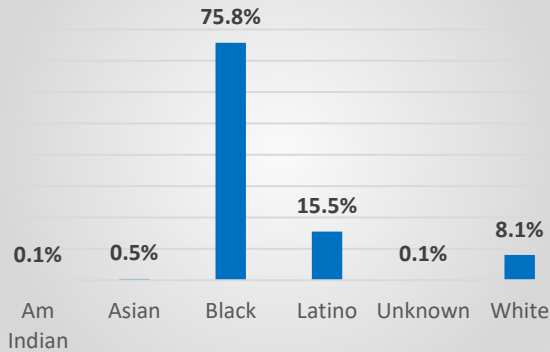

Sheriff's Daily Report

7/3/2020

Under the Custody of the Sheriff	
Total Male and Female	7,945
Jail Population	4,616
Community Corrections	3,329

Jail Population - Behind the Walls

Behind the Walls: Detainees that are physically housed under the Sheriff's custody 24 hours a day/7 days a week. This includes all populations listed on this chart - Divisional populations male & female, Outside Counties, Hospital, PRC, Women's Residential, & VRIC. Detainees in court-ordered treatment programs (PRC, Women's Residential, VRIC) are housed at CCDOC 24 hours a day/7 days week.

Sheriff's Daily Report

7/3/2020

CCSO Population Demographics

In Confinement

Gender Distribution

Race Distribution

Age Distribution

Community Corrections

Gender Distribution

Race Distribution

Age Distribution