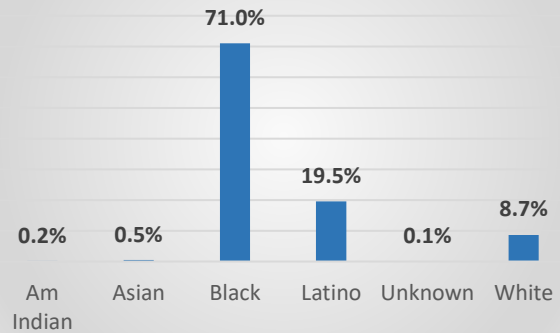

Sheriff's Daily Report

7/3/2020

Under the Custody of the Sheriff	
Total Male and Female	7,945
Jail Population	4,616
Community Corrections	3,329

Jail Population - Behind the Walls

Behind the Walls: Detainees that are physically housed under the Sheriff's custody 24 hours a day/7 days a week. This includes all populations listed on this chart - Divisional populations male & female, Outside Counties, Hospital, PRC, Women's Residential, & VRIC. Detainees in court-ordered treatment programs (PRC, Women's Residential, VRIC) are housed at CCDOC 24 hours a day/7 days week.

Sheriff's Daily Report

7/3/2020

CCSO Population Demographics

In Confinement

Gender Distribution

Race Distribution

Age Distribution

Community Corrections

Gender Distribution

Race Distribution

Age Distribution