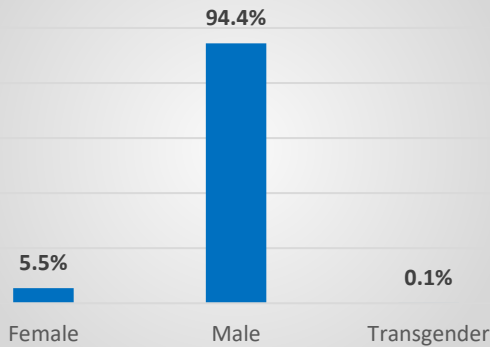

Sheriff's Daily Report

7/3/2020

CCSO Population Demographics

In Confinement

Gender Distribution