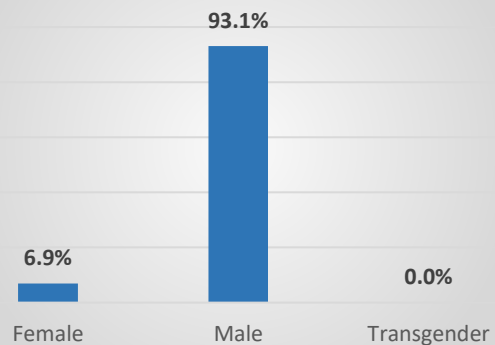

Sheriff's Daily Report

7/3/2020

Under the Custody of the Sheriff	
Total Male and Female	7,945
Jail Population	4,616
Community Corrections	3,329

Jail Population - Behind the Walls

Behind the Walls: Detainees that are physically housed under the Sheriff's custody 24 hours a day/7 days a week. This includes all populations listed on this chart - Divisional populations male & female, Outside Counties, Hospital, PRC, Women's Residential, & VRIC. Detainees in court-ordered treatment programs (PRC, Women's Residential, VRIC) are housed at CCDOC 24 hours a day/7 days week.

Sheriff's Daily Report

7/3/2020

CCSO Population Demographics

In Confinement

Gender Distribution

Race Distribution

Age Distribution

Community Corrections

Gender Distribution

Race Distribution

Age Distribution