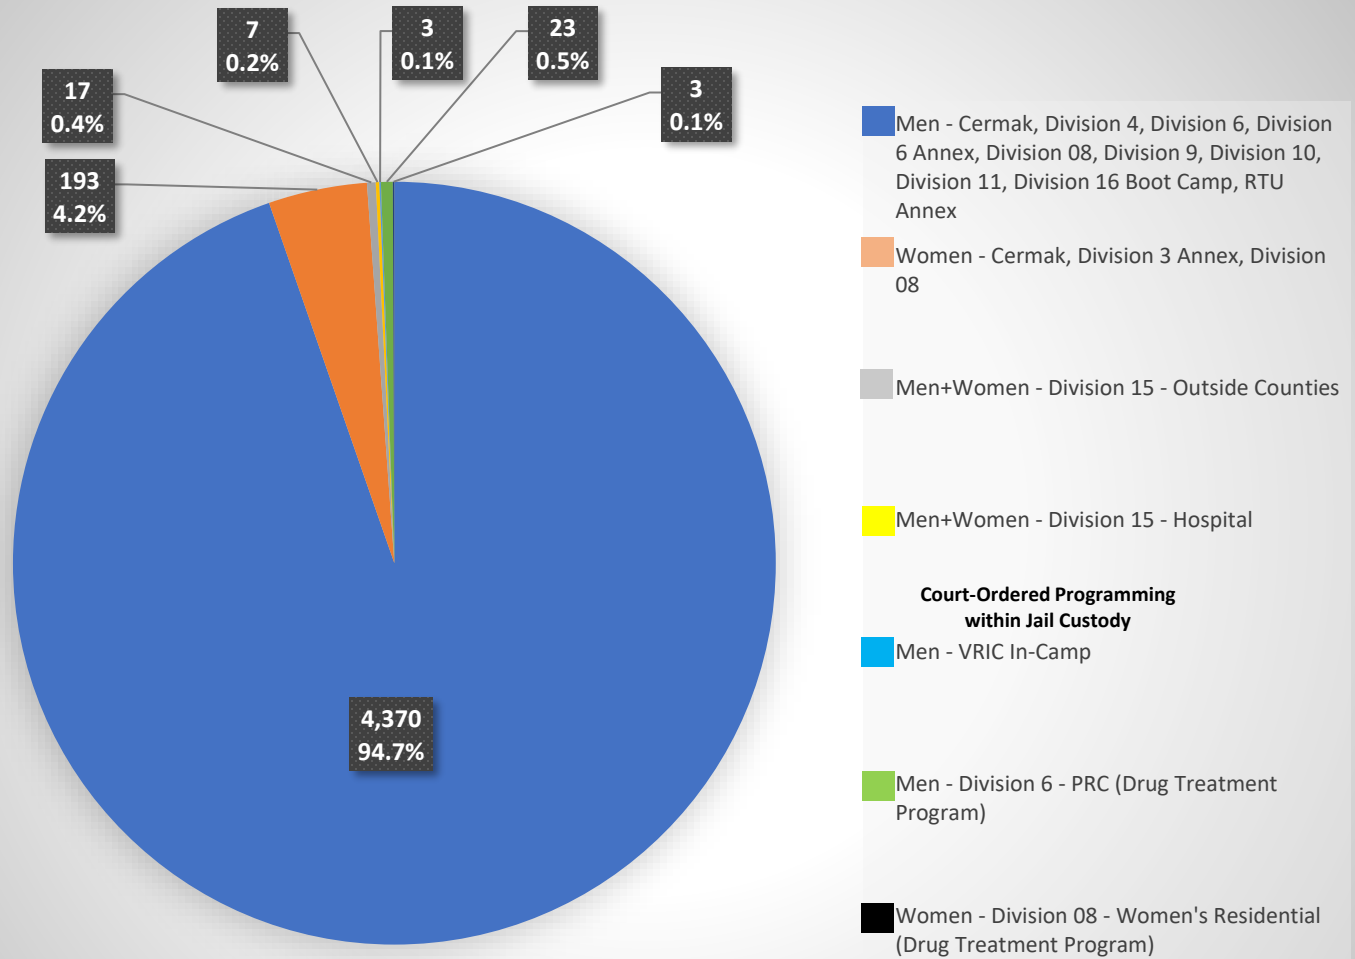

Sheriff's Daily Report

7/3/2020

Under the Custody of the Sheriff	
Total Male and Female	7,945
Jail Population	4,616
Community Corrections	3,329

Jail Population - Behind the Walls

Behind the Walls: Detainees that are physically housed under the Sheriff's custody 24 hours a day/7 days a week. This includes all populations listed on this chart - Divisional populations male & female, Outside Counties, Hospital, PRC, Women's Residential, & VRIC. Detainees in court-ordered treatment programs (PRC, Women's Residential, VRIC) are housed at CCDOC 24 hours a day/7 days week.

Sheriff's Daily Report

7/3/2020

CCSO Population Demographics

In Confinement

Gender Distribution

Race Distribution

Age Distribution

Community Corrections

Gender Distribution

Race Distribution

Age Distribution