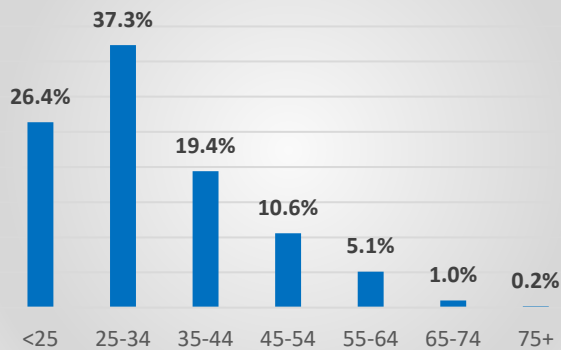

Sheriff's Daily Report

7/3/2020

Under the Custody of the Sheriff	
Total Male and Female	7,945
Jail Population	4,616
Community Corrections	3,329

Jail Population - Behind the Walls

Behind the Walls: Detainees that are physically housed under the Sheriff's custody 24 hours a day/7 days a week. This includes all populations listed on this chart - Divisional populations male & female, Outside Counties, Hospital, PRC, Women's Residential, & VRIC. Detainees in court-ordered treatment programs (PRC, Women's Residential, VRIC) are housed at CCDOC 24 hours a day/7 days week.

Sheriff's Daily Report

7/3/2020

CCSO Population Demographics

In Confinement

Gender Distribution

Race Distribution

Age Distribution

Community Corrections

Gender Distribution

Race Distribution

Age Distribution