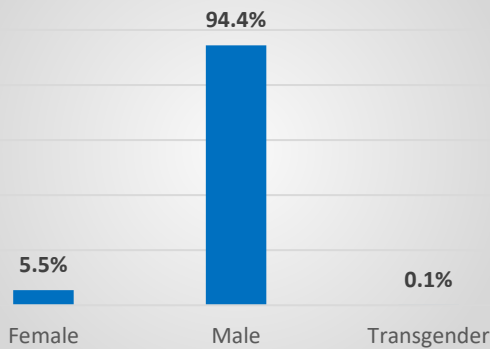

Sheriff's Daily Report

7/2/2020

CCSO Population Demographics

In Confinement

Gender Distribution