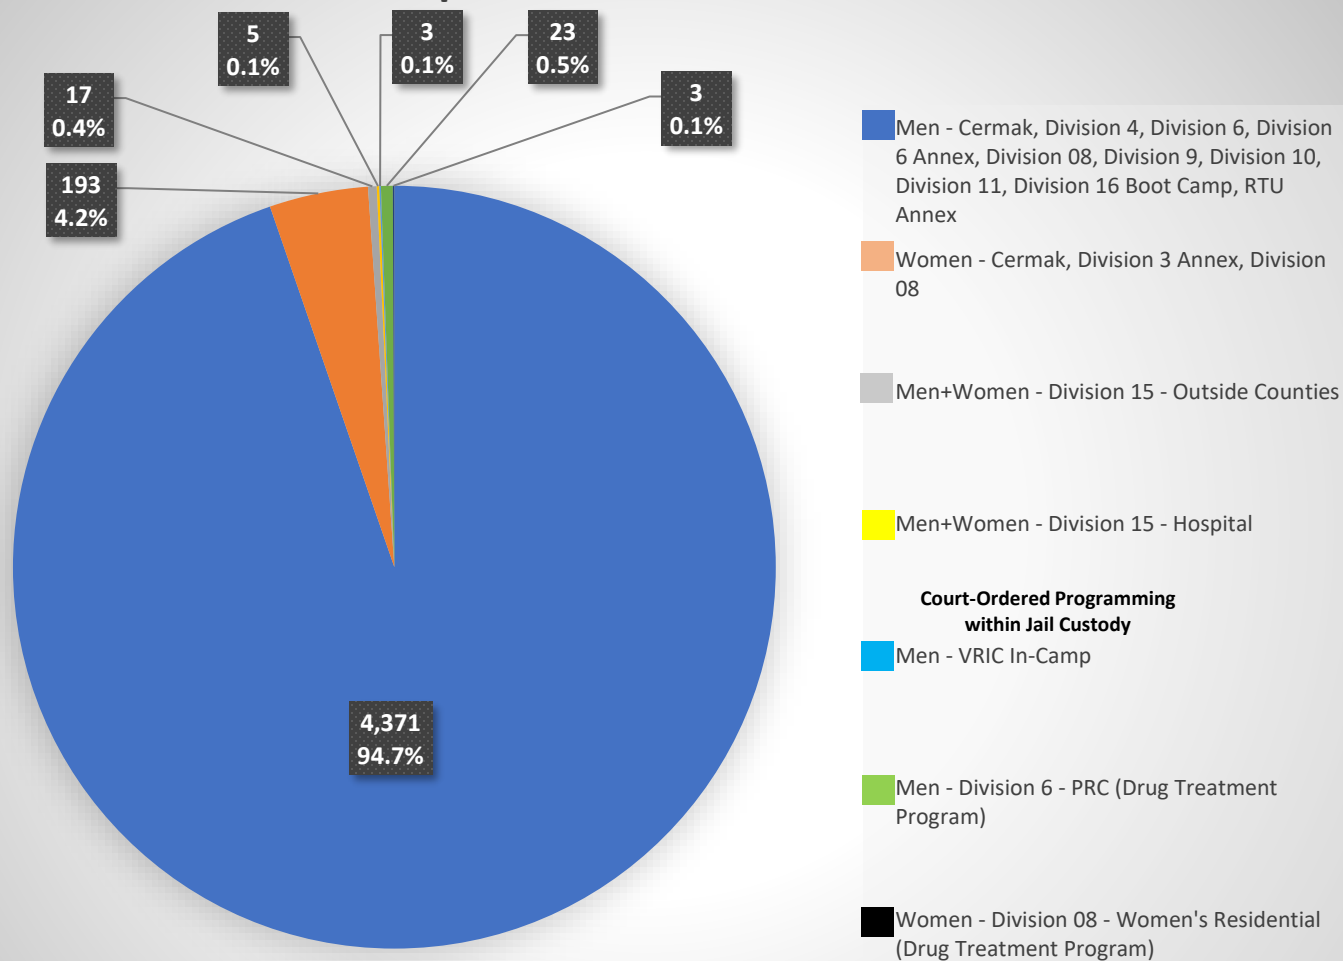

# Sheriff's Daily Report

7/2/2020

Under the Custody of the Sheriff	
<b>Total Male and Female</b>	<b>7,946</b>
Jail Population	4,615
Community Corrections	3,331

## Jail Population - Behind the Walls

Behind the Walls: Detainees that are physically housed under the Sheriff's custody 24 hours a day/7 days a week. This includes all populations listed on this chart - Divisional populations male & female, Outside Counties, Hospital, PRC, Women's Residential, & VRIC. Detainees in court-ordered treatment programs (PRC, Women's Residential, VRIC) are housed at CCDOC 24 hours a day/7 days week.

#### Race Distribution

#### Age Distribution