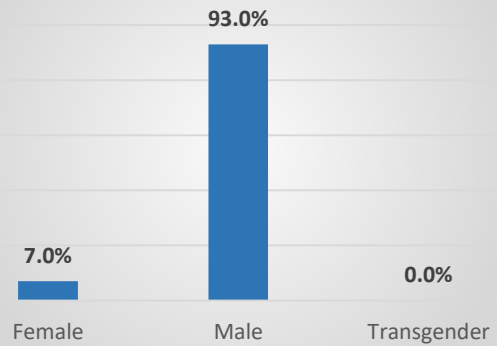

Sheriff's Daily Report

6/30/2020

Under the Custody of the Sheriff	
Total Male and Female	7,950
Jail Population	4,617
Community Corrections	3,333

Jail Population - Behind the Walls

Behind the Walls: Detainees that are physically housed under the Sheriff's custody 24 hours a day/7 days a week. This includes all populations listed on this chart - Divisional populations male & female, Outside Counties, Hospital, PRC, Women's Residential, & VRIC. Detainees in court-ordered treatment programs (PRC, Women's Residential, VRIC) are housed at CCDOC 24 hours a day/7 days week.

Sheriff's Daily Report

6/30/2020

CCSO Population Demographics

In Confinement

Community Corrections

Gender Distribution

Gender Distribution

Race Distribution

Race Distribution

Age Distribution

Age Distribution