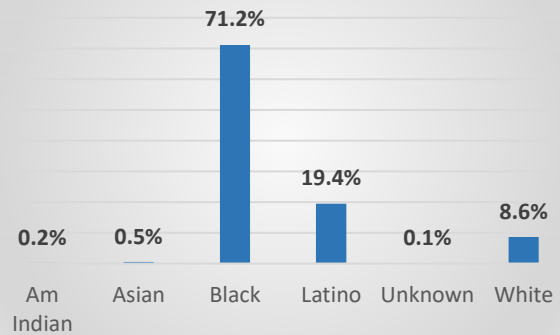

Sheriff's Daily Report

6/30/2020

Under the Custody of the Sheriff	
Total Male and Female	7,950
Jail Population	4,617
Community Corrections	3,333

Jail Population - Behind the Walls

Behind the Walls: Detainees that are physically housed under the Sheriff's custody 24 hours a day/7 days a week. This includes all populations listed on this chart - Divisional populations male & female, Outside Counties, Hospital, PRC, Women's Residential, & VRIC. Detainees in court-ordered treatment programs (PRC, Women's Residential, VRIC) are housed at CCDOC 24 hours a day/7 days week.

Sheriff's Daily Report

6/30/2020

CCSO Population Demographics

In Confinement

Community Corrections

Gender Distribution

Gender Distribution

Race Distribution

Race Distribution

Age Distribution

Age Distribution