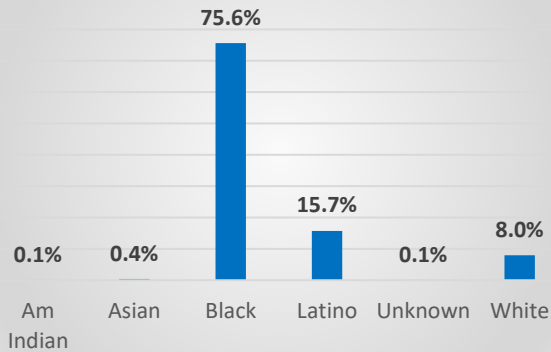

Sheriff's Daily Report

6/30/2020

Under the Custody of the Sheriff	
Total Male and Female	7,950
Jail Population	4,617
Community Corrections	3,333

Jail Population - Behind the Walls

Behind the Walls: Detainees that are physically housed under the Sheriff's custody 24 hours a day/7 days a week. This includes all populations listed on this chart - Divisional populations male & female, Outside Counties, Hospital, PRC, Women's Residential, & VRIC. Detainees in court-ordered treatment programs (PRC, Women's Residential, VRIC) are housed at CCDOC 24 hours a day/7 days week.

Sheriff's Daily Report

6/30/2020

CCSO Population Demographics

In Confinement

Community Corrections

Gender Distribution

Gender Distribution

Race Distribution

Race Distribution

Age Distribution

Age Distribution