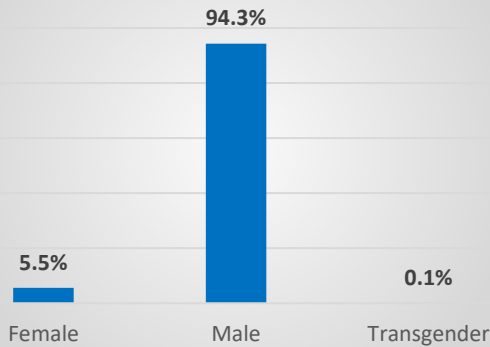

Sheriff's Daily Report

6/30/2020

Under the Custody of the Sheriff	
Total Male and Female	7,950
Jail Population	4,617
Community Corrections	3,333

Jail Population - Behind the Walls

Behind the Walls: Detainees that are physically housed under the Sheriff's custody 24 hours a day/7 days a week. This includes all populations listed on this chart - Divisional populations male & female, Outside Counties, Hospital, PRC, Women's Residential, & VRIC. Detainees in court-ordered treatment programs (PRC, Women's Residential, VRIC) are housed at CCDOC 24 hours a day/7 days week.

Sheriff's Daily Report

6/30/2020

CCSO Population Demographics

In Confinement

Community Corrections

Gender Distribution

Gender Distribution

Race Distribution

Race Distribution

Age Distribution

Age Distribution