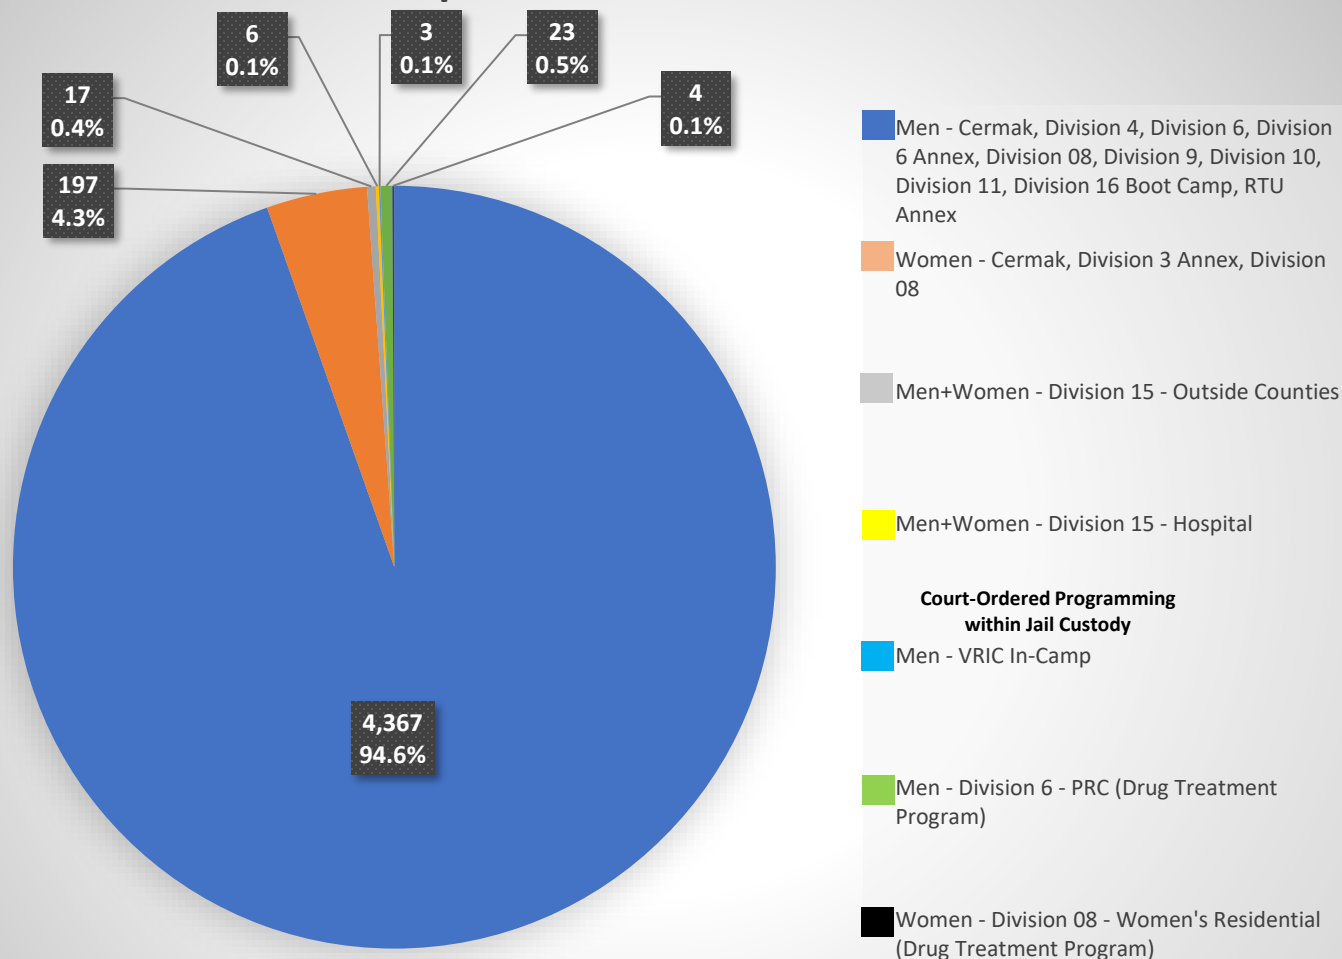

Sheriff's Daily Report

6/30/2020

Under the Custody of the Sheriff	
Total Male and Female	7,950
Jail Population	4,617
Community Corrections	3,333

Jail Population - Behind the Walls

Behind the Walls: Detainees that are physically housed under the Sheriff's custody 24 hours a day/7 days a week. This includes all populations listed on this chart - Divisional populations male & female, Outside Counties, Hospital, PRC, Women's Residential, & VRIC. Detainees in court-ordered treatment programs (PRC, Women's Residential, VRIC) are housed at CCDOC 24 hours a day/7 days week.

Sheriff's Daily Report

6/30/2020

CCSO Population Demographics

In Confinement

Community Corrections

Gender Distribution

Gender Distribution

Race Distribution

Race Distribution

Age Distribution

Age Distribution