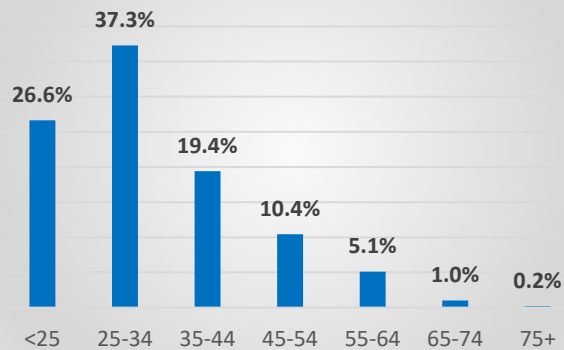

Sheriff's Daily Report

6/30/2020

Under the Custody of the Sheriff	
Total Male and Female	7,950
Jail Population	4,617
Community Corrections	3,333

Jail Population - Behind the Walls

Behind the Walls: Detainees that are physically housed under the Sheriff's custody 24 hours a day/7 days a week. This includes all populations listed on this chart - Divisional populations male & female, Outside Counties, Hospital, PRC, Women's Residential, & VRIC. Detainees in court-ordered treatment programs (PRC, Women's Residential, VRIC) are housed at CCDOC 24 hours a day/7 days week.

Sheriff's Daily Report

6/30/2020

CCSO Population Demographics

In Confinement

Community Corrections

Gender Distribution

Gender Distribution

Race Distribution

Race Distribution

Age Distribution

Age Distribution