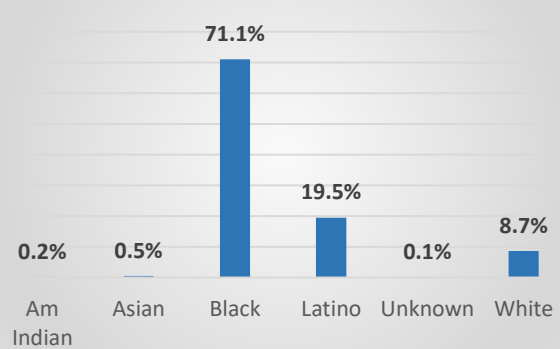

Sheriff's Daily Report

6/29/2020

Under the Custody of the Sheriff	
Total Male and Female	7,939
Jail Population	4,603
Community Corrections	3,336

Jail Population - Behind the Walls

Behind the Walls: Detainees that are physically housed under the Sheriff's custody 24 hours a day/7 days a week. This includes all populations listed on this chart - Divisional populations male & female, Outside Counties, Hospital, PRC, Women's Residential, & VRIC. Detainees in court-ordered treatment programs (PRC, Women's Residential, VRIC) are housed at CCDOC 24 hours a day/7 days week.

Sheriff's Daily Report

6/29/2020

CCSO Population Demographics

In Confinement

Gender Distribution

Race Distribution

Age Distribution

Community Corrections

Gender Distribution

Race Distribution

Age Distribution