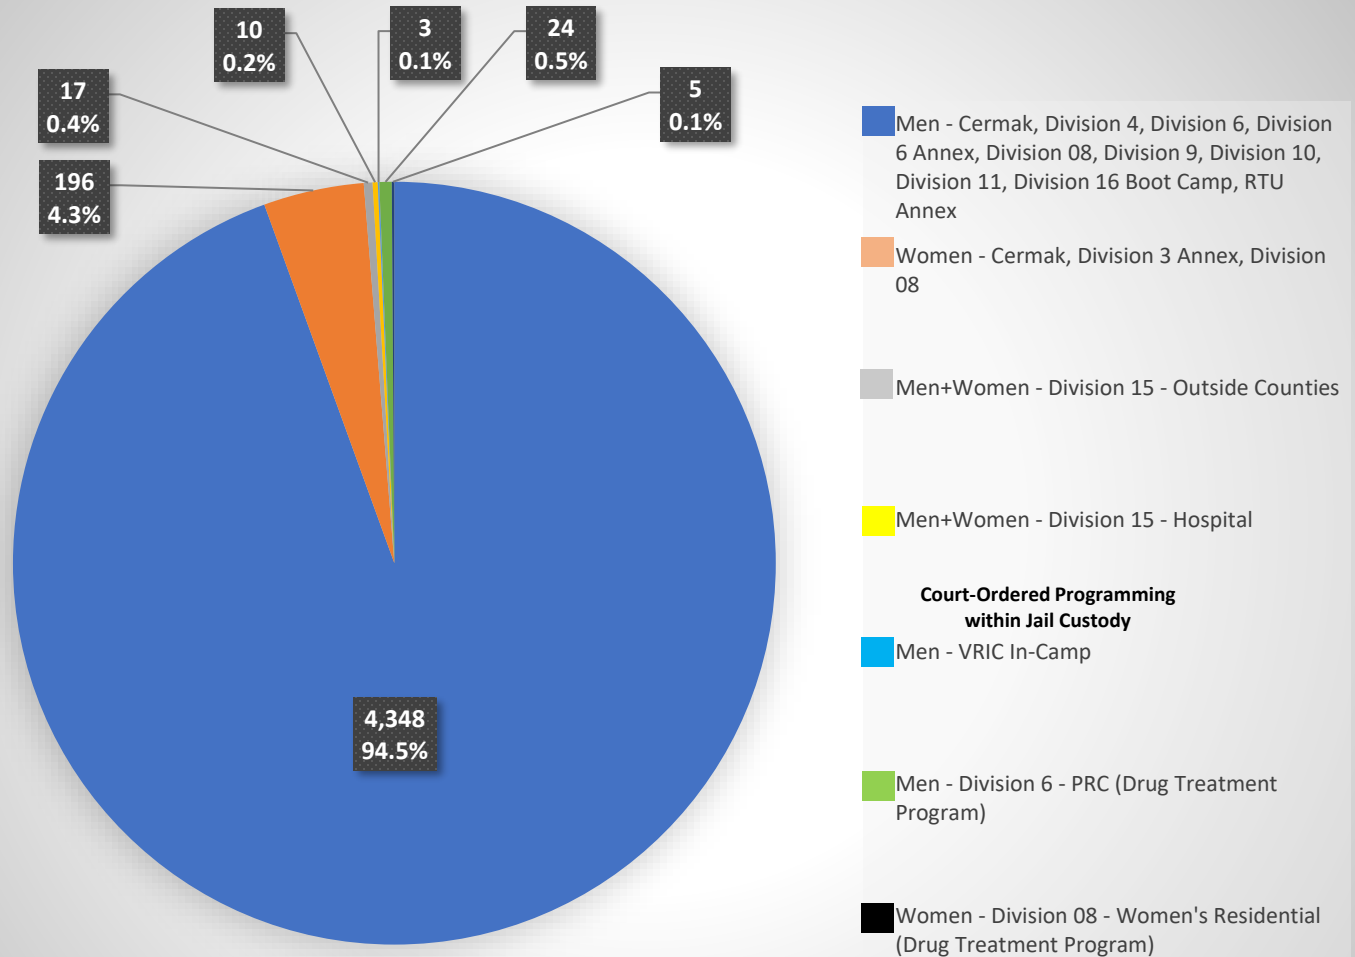

Sheriff's Daily Report

6/29/2020

Under the Custody of the Sheriff	
Total Male and Female	7,939
Jail Population	4,603
Community Corrections	3,336

Jail Population - Behind the Walls

Behind the Walls: Detainees that are physically housed under the Sheriff's custody 24 hours a day/7 days a week. This includes all populations listed on this chart - Divisional populations male & female, Outside Counties, Hospital, PRC, Women's Residential, & VRIC. Detainees in court-ordered treatment programs (PRC, Women's Residential, VRIC) are housed at CCDOC 24 hours a day/7 days week.

Sheriff's Daily Report

6/29/2020

CCSO Population Demographics

In Confinement

Gender Distribution

Race Distribution

Age Distribution

Community Corrections

Gender Distribution

Race Distribution

Age Distribution