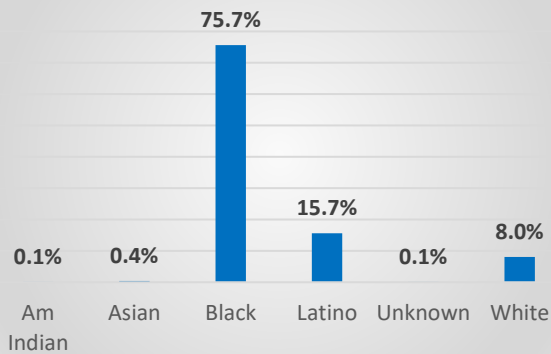

Sheriff's Daily Report

6/29/2020

Under the Custody of the Sheriff	
Total Male and Female	7,939
Jail Population	4,603
Community Corrections	3,336

Jail Population - Behind the Walls

Behind the Walls: Detainees that are physically housed under the Sheriff's custody 24 hours a day/7 days a week. This includes all populations listed on this chart - Divisional populations male & female, Outside Counties, Hospital, PRC, Women's Residential, & VRIC. Detainees in court-ordered treatment programs (PRC, Women's Residential, VRIC) are housed at CCDOC 24 hours a day/7 days week.

Sheriff's Daily Report

6/29/2020

CCSO Population Demographics

In Confinement

Gender Distribution

Race Distribution

Age Distribution

Community Corrections

Gender Distribution

Race Distribution

Age Distribution