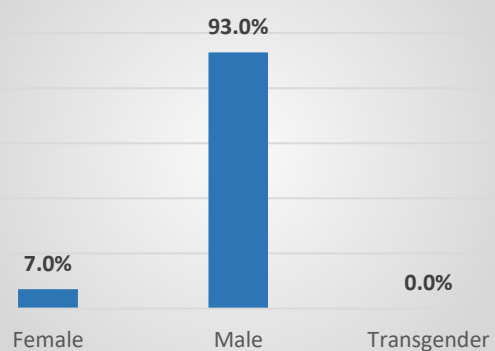

Sheriff's Daily Report

6/29/2020

Under the Custody of the Sheriff	
Total Male and Female	7,939
Jail Population	4,603
Community Corrections	3,336

Jail Population - Behind the Walls

Behind the Walls: Detainees that are physically housed under the Sheriff's custody 24 hours a day/7 days a week. This includes all populations listed on this chart - Divisional populations male & female, Outside Counties, Hospital, PRC, Women's Residential, & VRIC. Detainees in court-ordered treatment programs (PRC, Women's Residential, VRIC) are housed at CCDOC 24 hours a day/7 days week.

Sheriff's Daily Report

6/29/2020

CCSO Population Demographics

In Confinement

Gender Distribution

Race Distribution

Age Distribution

Community Corrections

Gender Distribution

Race Distribution

Age Distribution