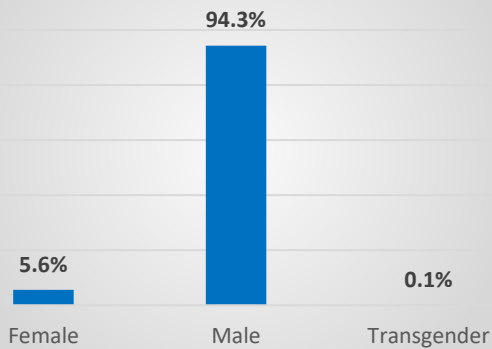

Sheriff's Daily Report

6/29/2020

CCSO Population Demographics

In Confinement

Gender Distribution