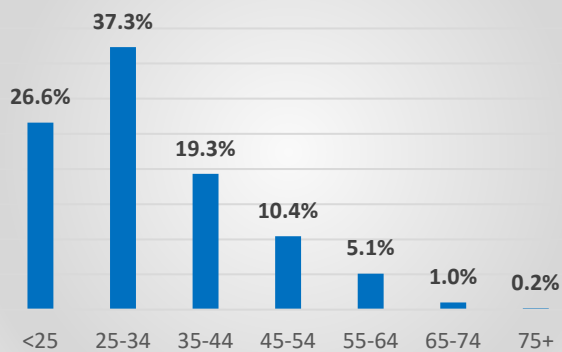

Sheriff's Daily Report

6/29/2020

Under the Custody of the Sheriff	
Total Male and Female	7,939
Jail Population	4,603
Community Corrections	3,336

Jail Population - Behind the Walls

Behind the Walls: Detainees that are physically housed under the Sheriff's custody 24 hours a day/7 days a week. This includes all populations listed on this chart - Divisional populations male & female, Outside Counties, Hospital, PRC, Women's Residential, & VRIC. Detainees in court-ordered treatment programs (PRC, Women's Residential, VRIC) are housed at CCDOC 24 hours a day/7 days week.

Sheriff's Daily Report

6/29/2020

CCSO Population Demographics

In Confinement

Gender Distribution

Race Distribution

Age Distribution

Community Corrections

Gender Distribution

Race Distribution

Age Distribution