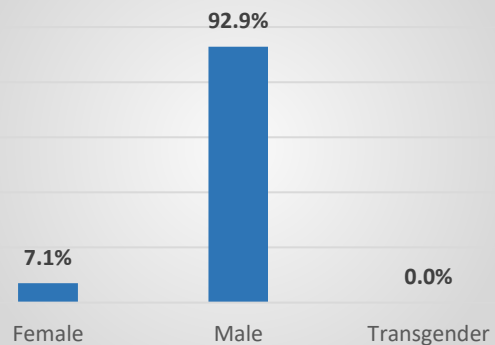

Sheriff's Daily Report

6/25/2020

Under the Custody of the Sheriff	
Total Male and Female	7,924
Jail Population	4,597
Community Corrections	3,327

Jail Population - Behind the Walls

Behind the Walls: Detainees that are physically housed under the Sheriff's custody 24 hours a day/7 days a week. This includes all populations listed on this chart - Divisional populations male & female, Outside Counties, Hospital, PRC, Women's Residential, & VRIC. Detainees in court-ordered treatment programs (PRC, Women's Residential, VRIC) are housed at CCDOC 24 hours a day/7 days week.

Sheriff's Daily Report

6/25/2020

CCSO Population Demographics

In Confinement

Gender Distribution

Race Distribution

Age Distribution

Community Corrections

Gender Distribution

Race Distribution

Age Distribution