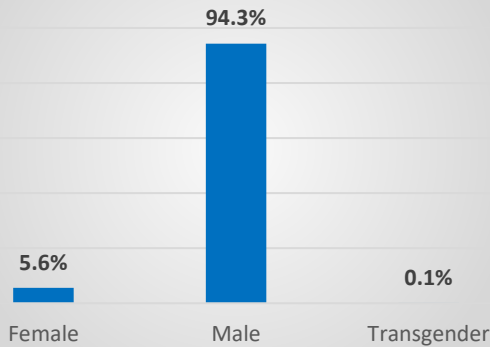

Sheriff's Daily Report

6/25/2020

CCSO Population Demographics

In Confinement

Gender Distribution