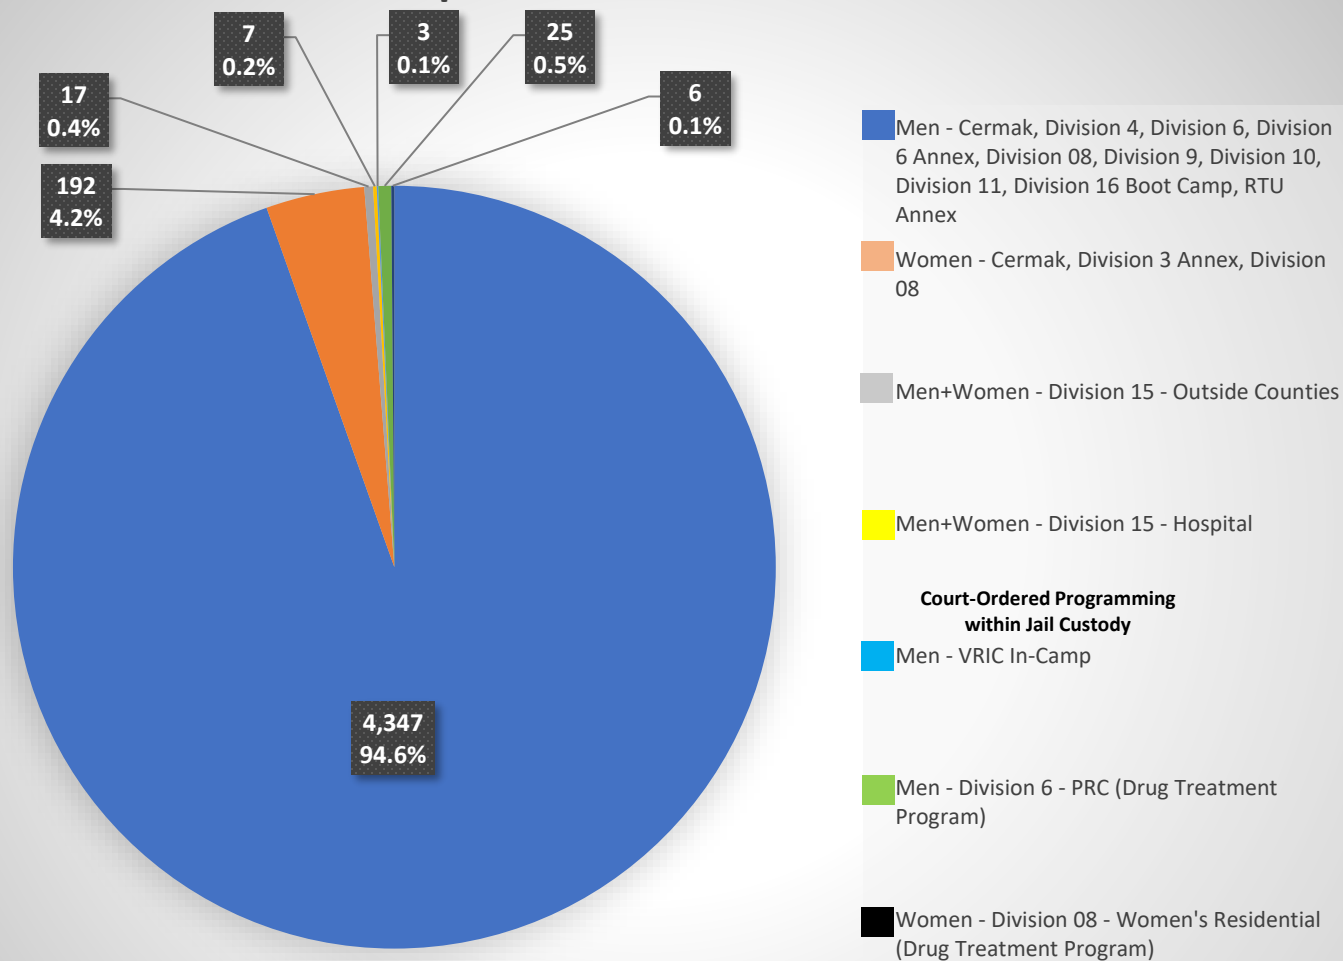

Sheriff's Daily Report

6/25/2020

Under the Custody of the Sheriff	
Total Male and Female	7,924
Jail Population	4,597
Community Corrections	3,327

Jail Population - Behind the Walls

Behind the Walls: Detainees that are physically housed under the Sheriff's custody 24 hours a day/7 days a week. This includes all populations listed on this chart - Divisional populations male & female, Outside Counties, Hospital, PRC, Women's Residential, & VRIC. Detainees in court-ordered treatment programs (PRC, Women's Residential, VRIC) are housed at CCDOC 24 hours a day/7 days week.

Sheriff's Daily Report

6/25/2020

CCSO Population Demographics

In Confinement

Gender Distribution

Race Distribution

Age Distribution

Community Corrections

Gender Distribution

Race Distribution

Age Distribution