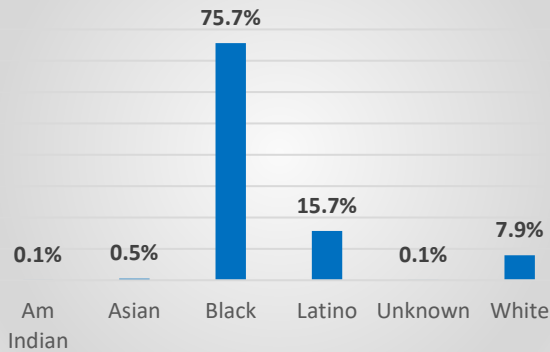

Sheriff's Daily Report

6/25/2020

Under the Custody of the Sheriff	
Total Male and Female	7,924
Jail Population	4,597
Community Corrections	3,327

Jail Population - Behind the Walls

Behind the Walls: Detainees that are physically housed under the Sheriff's custody 24 hours a day/7 days a week. This includes all populations listed on this chart - Divisional populations male & female, Outside Counties, Hospital, PRC, Women's Residential, & VRIC. Detainees in court-ordered treatment programs (PRC, Women's Residential, VRIC) are housed at CCDOC 24 hours a day/7 days week.

Sheriff's Daily Report

6/25/2020

CCSO Population Demographics

In Confinement

Gender Distribution

Race Distribution

Age Distribution

Community Corrections

Gender Distribution

Race Distribution

Age Distribution