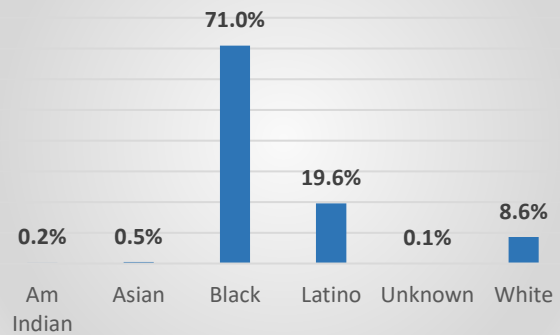

Sheriff's Daily Report

6/25/2020

Under the Custody of the Sheriff	
Total Male and Female	7,924
Jail Population	4,597
Community Corrections	3,327

Jail Population - Behind the Walls

Behind the Walls: Detainees that are physically housed under the Sheriff's custody 24 hours a day/7 days a week. This includes all populations listed on this chart - Divisional populations male & female, Outside Counties, Hospital, PRC, Women's Residential, & VRIC. Detainees in court-ordered treatment programs (PRC, Women's Residential, VRIC) are housed at CCDOC 24 hours a day/7 days week.

Sheriff's Daily Report

6/25/2020

CCSO Population Demographics

In Confinement

Gender Distribution

Race Distribution

Age Distribution

Community Corrections

Gender Distribution

Race Distribution

Age Distribution