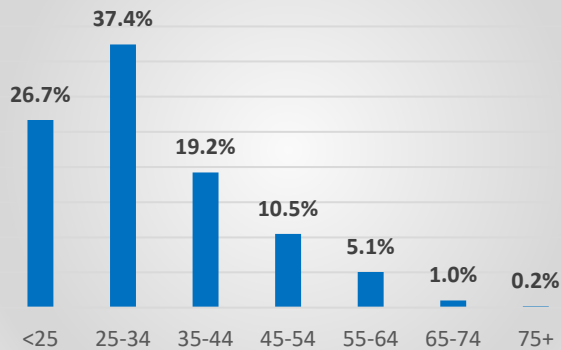

Sheriff's Daily Report

6/25/2020

Under the Custody of the Sheriff	
Total Male and Female	7,924
Jail Population	4,597
Community Corrections	3,327

Jail Population - Behind the Walls

Behind the Walls: Detainees that are physically housed under the Sheriff's custody 24 hours a day/7 days a week. This includes all populations listed on this chart - Divisional populations male & female, Outside Counties, Hospital, PRC, Women's Residential, & VRIC. Detainees in court-ordered treatment programs (PRC, Women's Residential, VRIC) are housed at CCDOC 24 hours a day/7 days week.

Sheriff's Daily Report

6/25/2020

CCSO Population Demographics

In Confinement

Gender Distribution

Race Distribution

Age Distribution

Community Corrections

Gender Distribution

Race Distribution

Age Distribution