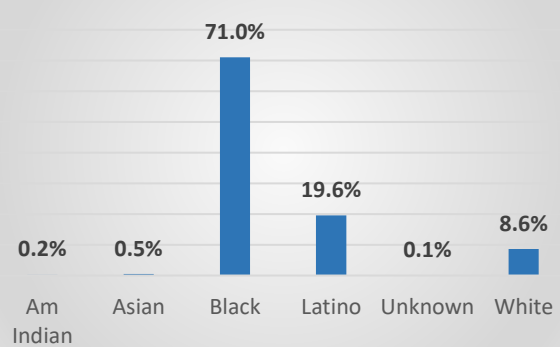

Sheriff's Daily Report

6/24/2020

Under the Custody of the Sheriff	
Total Male and Female	7,928
Jail Population	4,590
Community Corrections	3,338

Behind the Walls: Detainees that are physically housed under the Sheriff's custody 24 hours a day/7 days a week. This includes all populations listed on this chart - Divisional populations male & female, Outside Counties, Hospital, PRC, Women's Residential, & VRIC. Detainees in court-ordered treatment programs (PRC, Women's Residential, VRIC) are housed at CCDOC 24 hours a day/7 days week.

Sheriff's Daily Report

6/24/2020

CCSO Population Demographics

In Confinement

Community Corrections

Gender Distribution

Gender Distribution

Race Distribution

Race Distribution

Age Distribution

Age Distribution