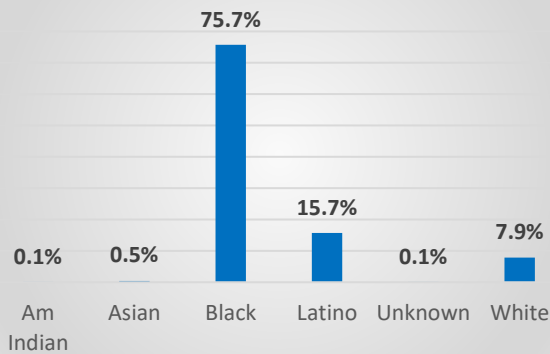

Sheriff's Daily Report

6/24/2020

Under the Custody of the Sheriff	
Total Male and Female	7,928
Jail Population	4,590
Community Corrections	3,338

Behind the Walls: Detainees that are physically housed under the Sheriff's custody 24 hours a day/7 days a week. This includes all populations listed on this chart - Divisional populations male & female, Outside Counties, Hospital, PRC, Women's Residential, & VRIC. Detainees in court-ordered treatment programs (PRC, Women's Residential, VRIC) are housed at CCDOC 24 hours a day/7 days week.

Sheriff's Daily Report

6/24/2020

CCSO Population Demographics

In Confinement

Community Corrections

Gender Distribution

Gender Distribution

Race Distribution

Race Distribution

Age Distribution

Age Distribution