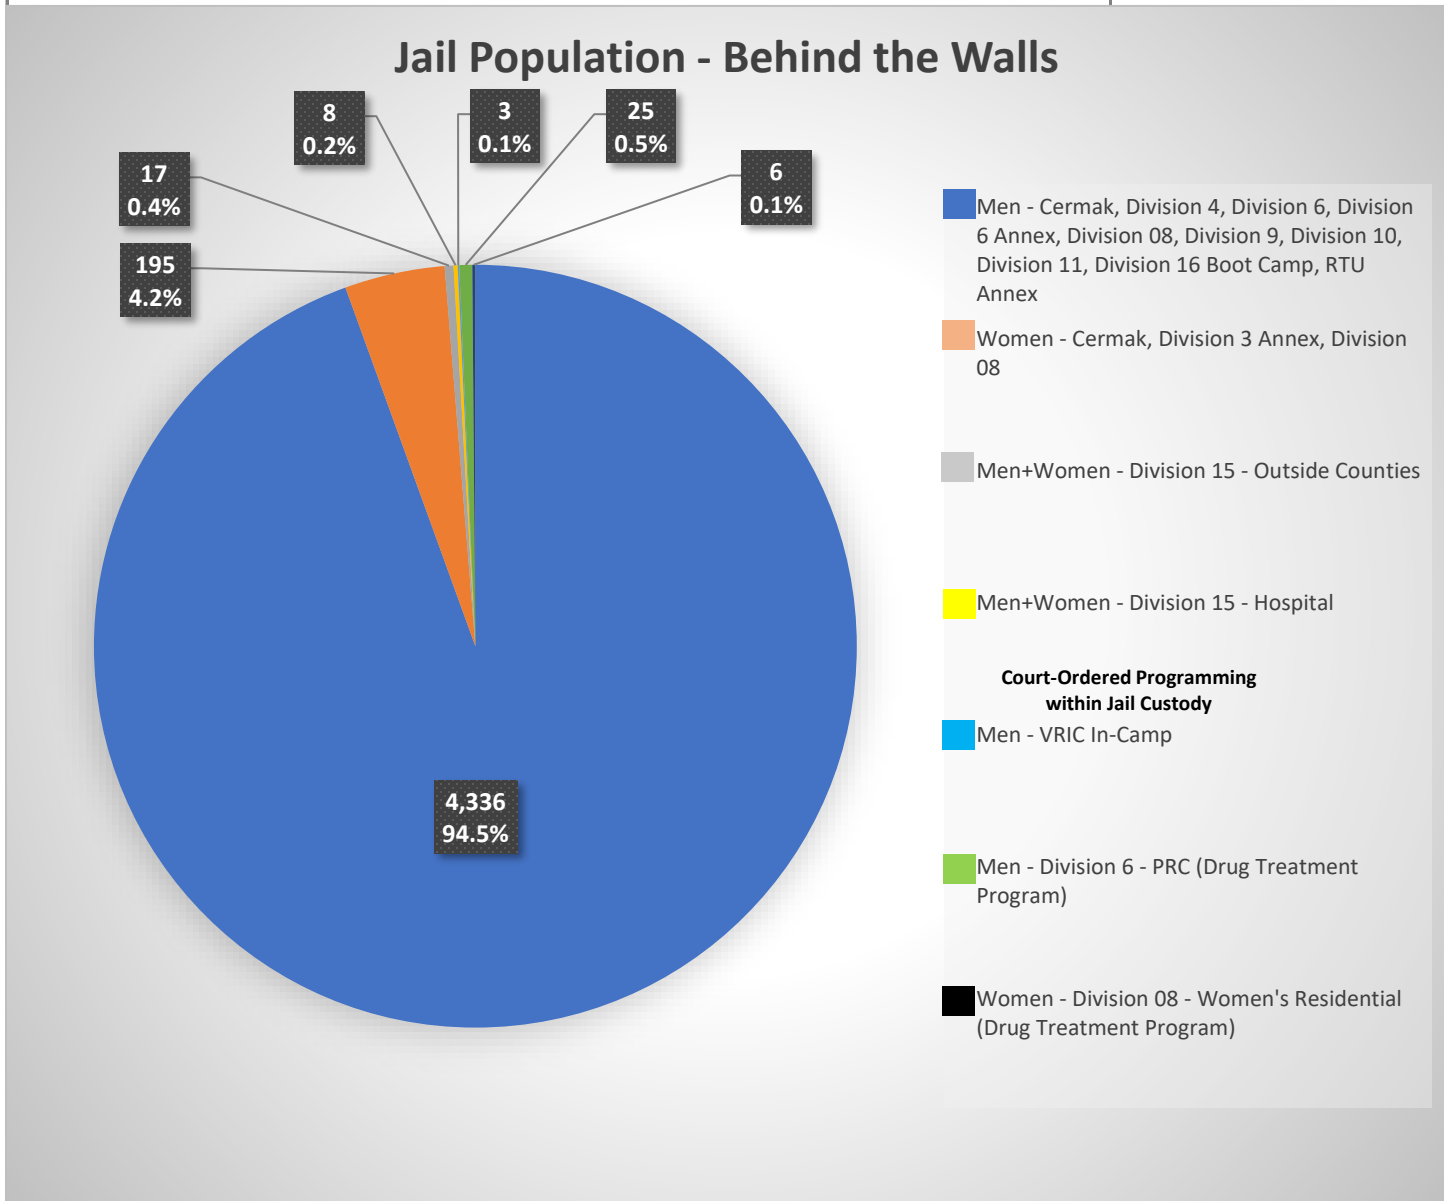

Sheriff's Daily Report

6/24/2020

Under the Custody of the Sheriff	
Total Male and Female	7,928
Jail Population	4,590
Community Corrections	3,338

Behind the Walls: Detainees that are physically housed under the Sheriff's custody 24 hours a day/7 days a week. This includes all populations listed on this chart - Divisional populations male & female, Outside Counties, Hospital, PRC, Women's Residential, & VRIC. Detainees in court-ordered treatment programs (PRC, Women's Residential, VRIC) are housed at CCDOC 24 hours a day/7 days week.

Sheriff's Daily Report

6/24/2020

CCSO Population Demographics

In Confinement

Community Corrections

Gender Distribution

Gender Distribution

Race Distribution

Race Distribution

Age Distribution

Age Distribution