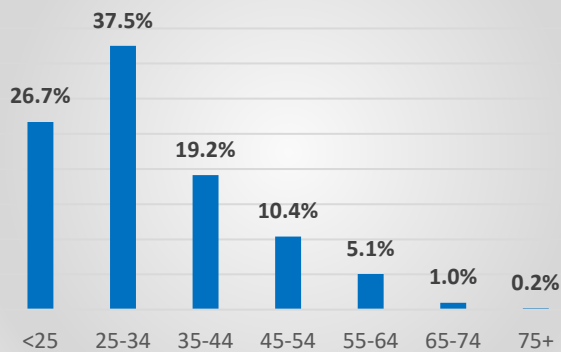

Sheriff's Daily Report

6/24/2020

Under the Custody of the Sheriff	
Total Male and Female	7,928
Jail Population	4,590
Community Corrections	3,338

Behind the Walls: Detainees that are physically housed under the Sheriff's custody 24 hours a day/7 days a week. This includes all populations listed on this chart - Divisional populations male & female, Outside Counties, Hospital, PRC, Women's Residential, & VRIC. Detainees in court-ordered treatment programs (PRC, Women's Residential, VRIC) are housed at CCDOC 24 hours a day/7 days week.

Sheriff's Daily Report

6/24/2020

CCSO Population Demographics

In Confinement

Community Corrections

Gender Distribution

Gender Distribution

Race Distribution

Race Distribution

Age Distribution

Age Distribution