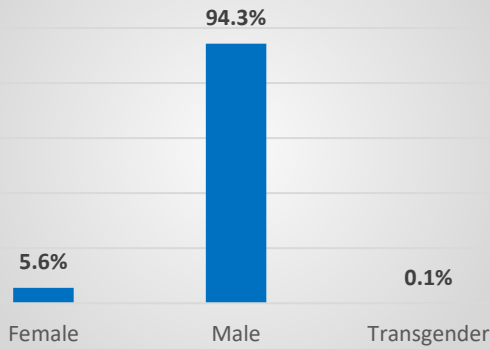

Sheriff's Daily Report

6/24/2020

Under the Custody of the Sheriff	
Total Male and Female	7,928
Jail Population	4,590
Community Corrections	3,338

Behind the Walls: Detainees that are physically housed under the Sheriff's custody 24 hours a day/7 days a week. This includes all populations listed on this chart - Divisional populations male & female, Outside Counties, Hospital, PRC, Women's Residential, & VRIC. Detainees in court-ordered treatment programs (PRC, Women's Residential, VRIC) are housed at CCDOC 24 hours a day/7 days week.

Sheriff's Daily Report

6/24/2020

CCSO Population Demographics

In Confinement

Community Corrections

Gender Distribution

Gender Distribution

Race Distribution

Race Distribution

Age Distribution

Age Distribution