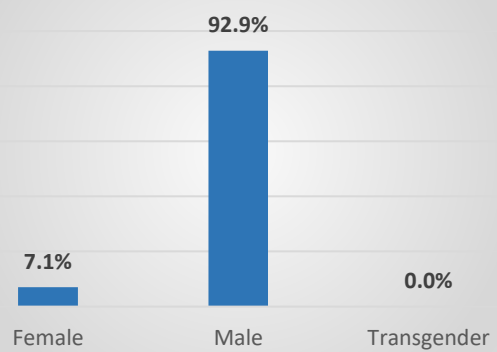

Sheriff's Daily Report

6/24/2020

Under the Custody of the Sheriff	
Total Male and Female	7,928
Jail Population	4,590
Community Corrections	3,338

Behind the Walls: Detainees that are physically housed under the Sheriff's custody 24 hours a day/7 days a week. This includes all populations listed on this chart - Divisional populations male & female, Outside Counties, Hospital, PRC, Women's Residential, & VRIC. Detainees in court-ordered treatment programs (PRC, Women's Residential, VRIC) are housed at CCDOC 24 hours a day/7 days week.

Sheriff's Daily Report

6/24/2020

CCSO Population Demographics

In Confinement

Community Corrections

Gender Distribution

Gender Distribution

Race Distribution

Race Distribution

Age Distribution

Age Distribution