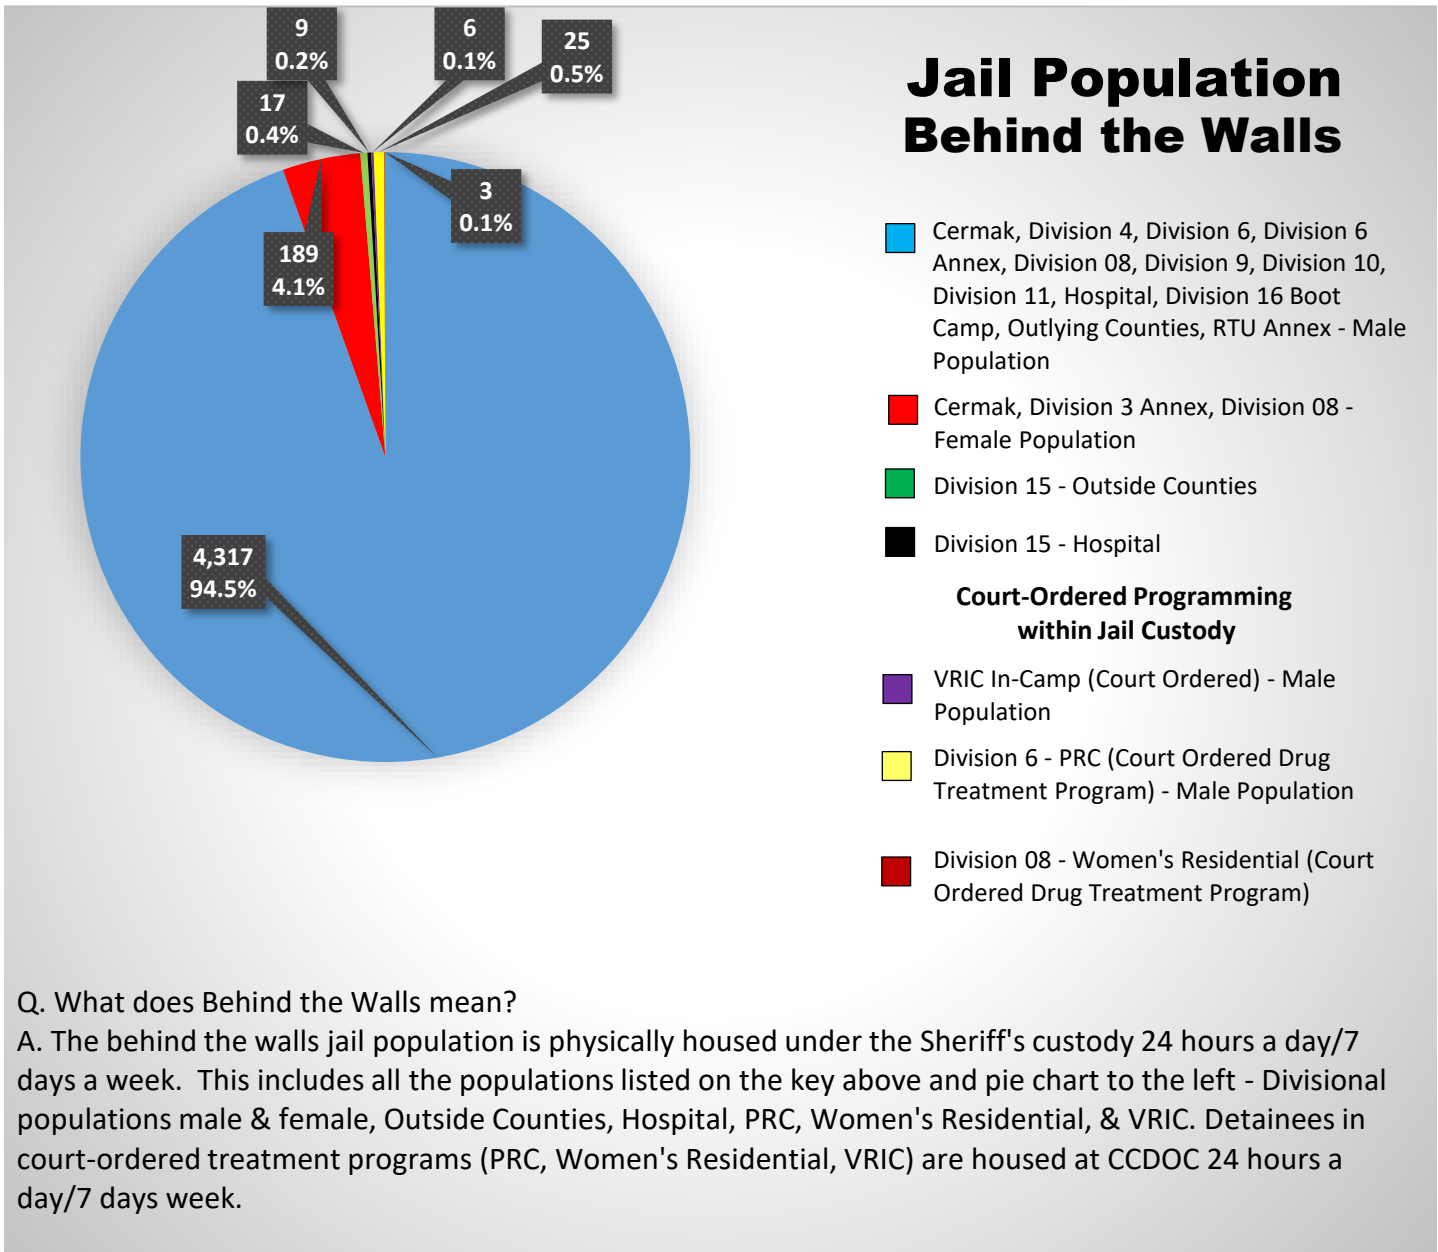

Sheriff's Daily Report 6/21/2020

Under the Custody of the Sheriff	
TOTAL MALE AND FEMALE	7,913
Jail Population	4,566
Community Corrections	3,347

Sheriff's Daily Report
6/21/2020

CCSO Population Demographics