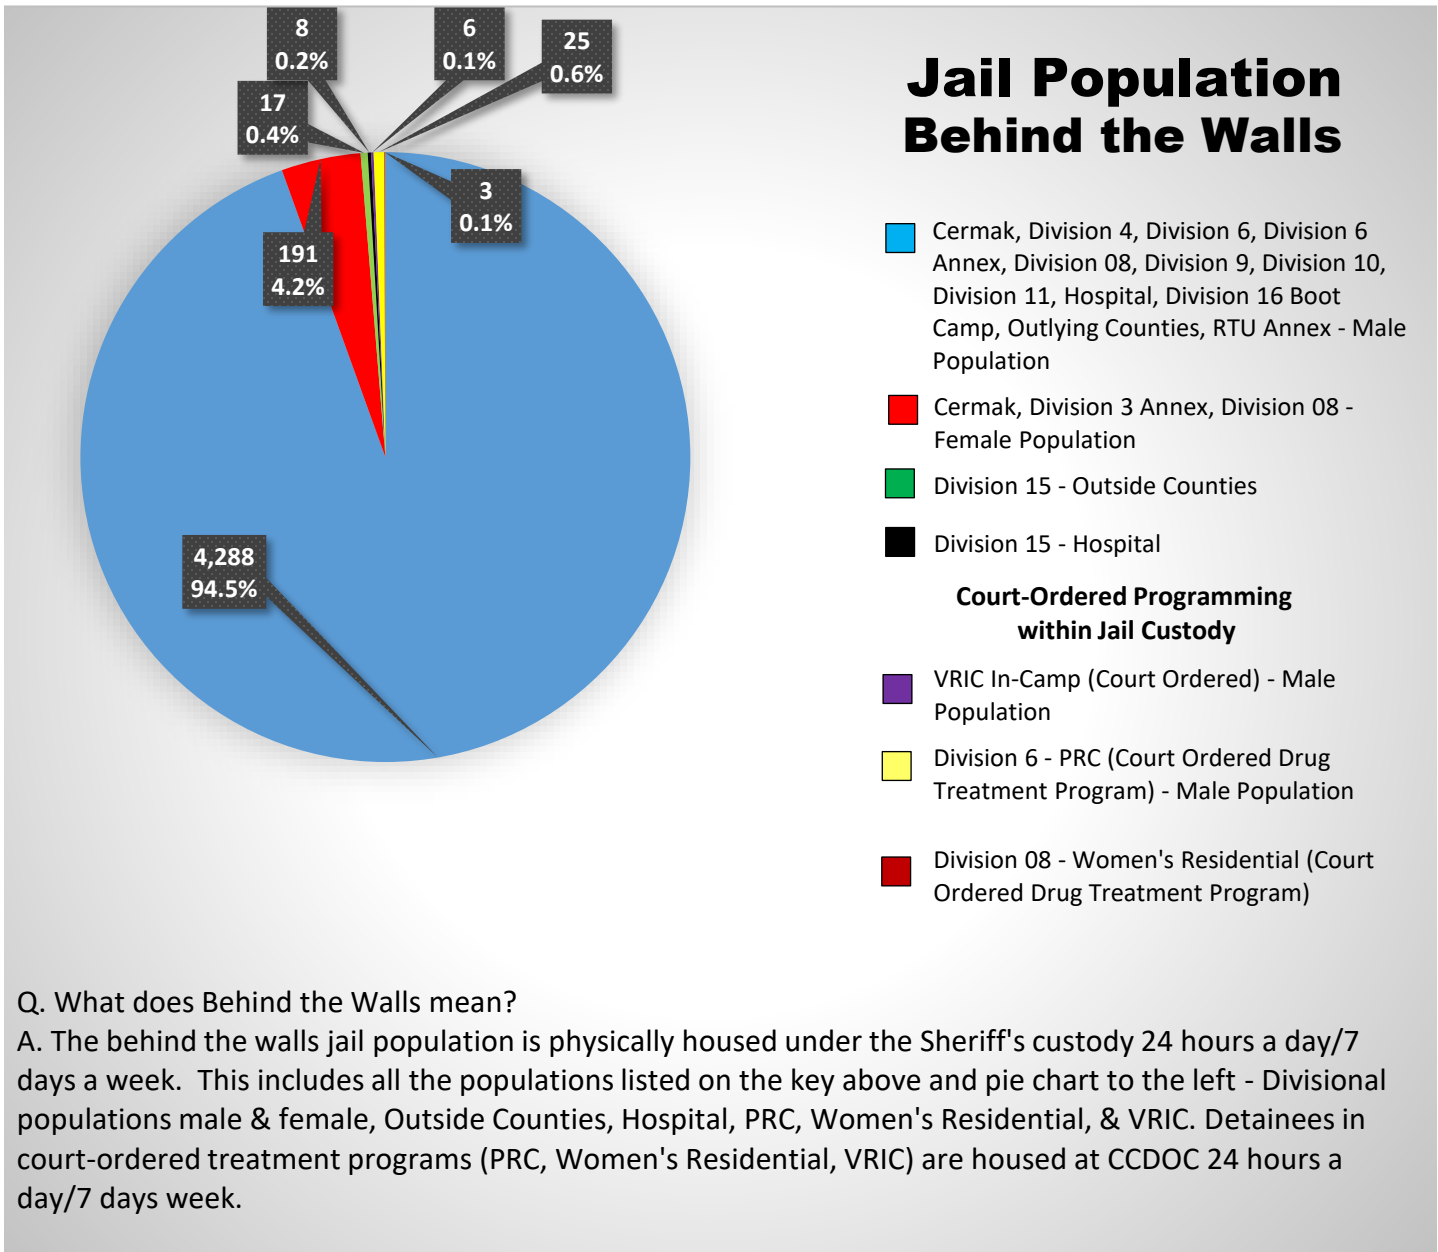

## Sheriff's Daily Report 6/19/2020

| Under the Custody of the Sheriff |              |
|----------------------------------|--------------|
| <b>TOTAL MALE AND FEMALE</b>     | <b>7,889</b> |
| Jail Population                  | 4,538        |
| Community Corrections            | 3,351        |

Sheriff's Daily Report  
6/19/2020

CCSO Population Demographics