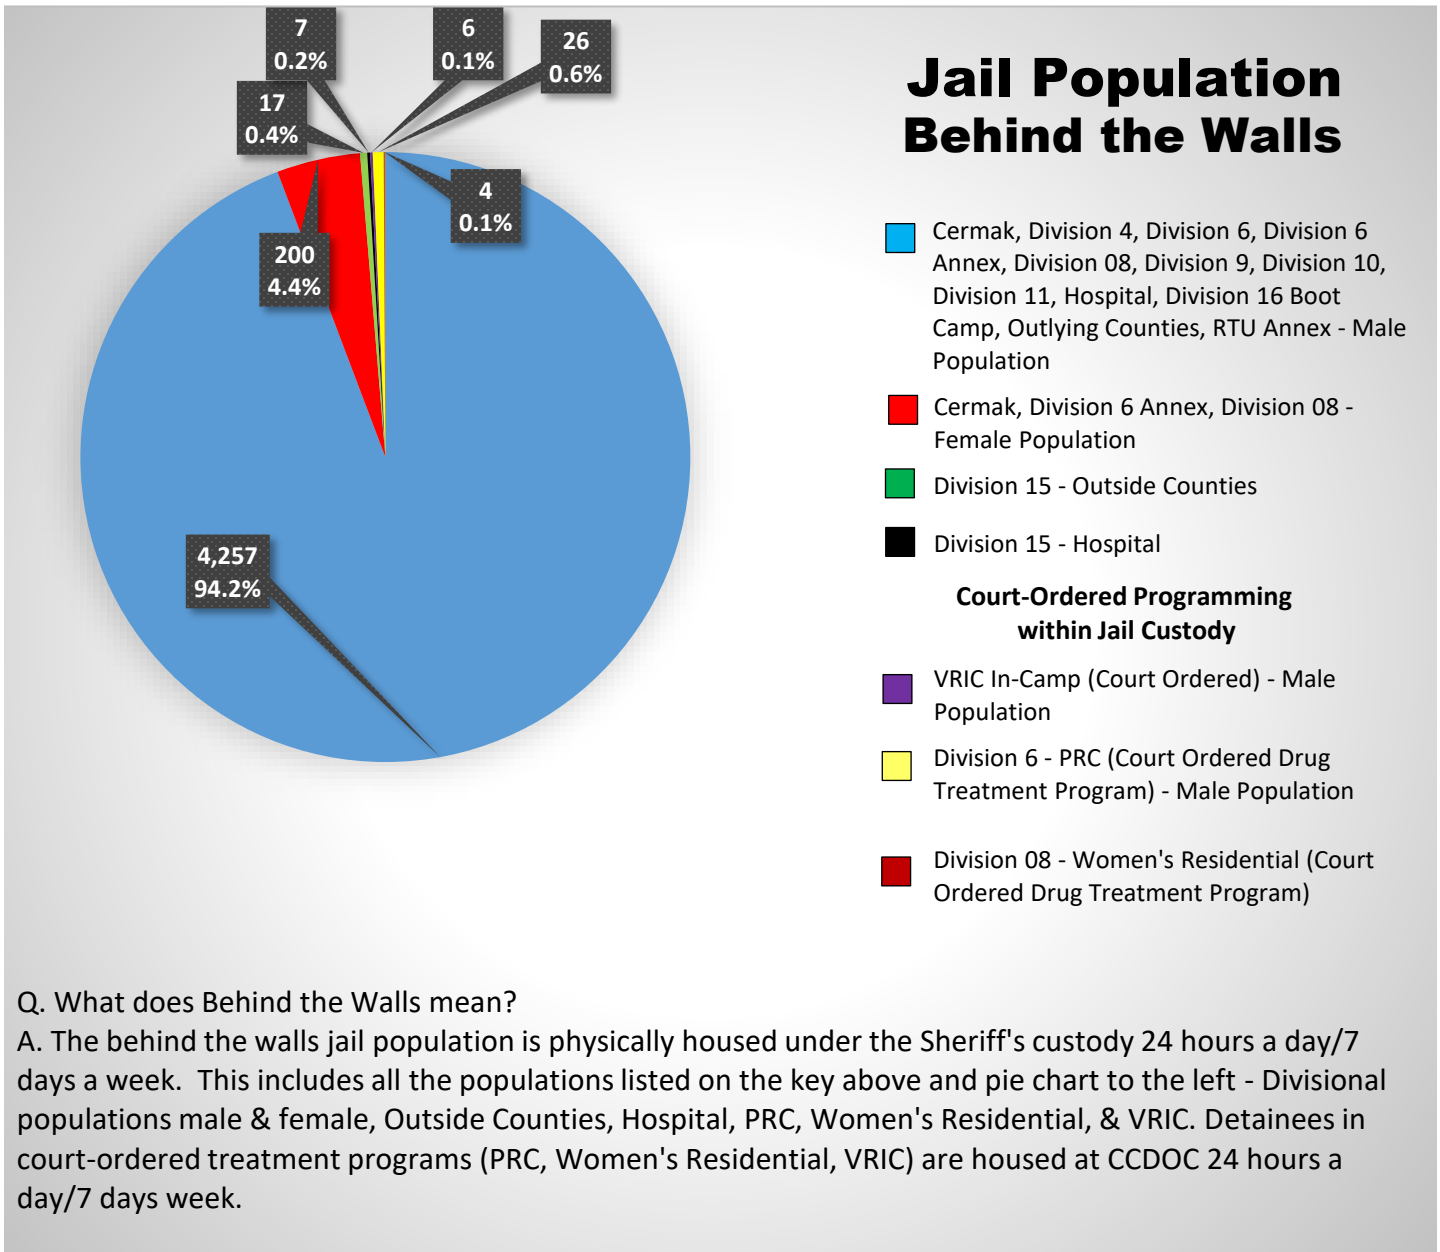

## Sheriff's Daily Report 6/17/2020

Under the Custody of the Sheriff	
<b>TOTAL MALE AND FEMALE</b>	<b>7,882</b>
Jail Population	4,517
Community Corrections	3,365

Sheriff's Daily Report  
6/17/2020

CCSO Population Demographics