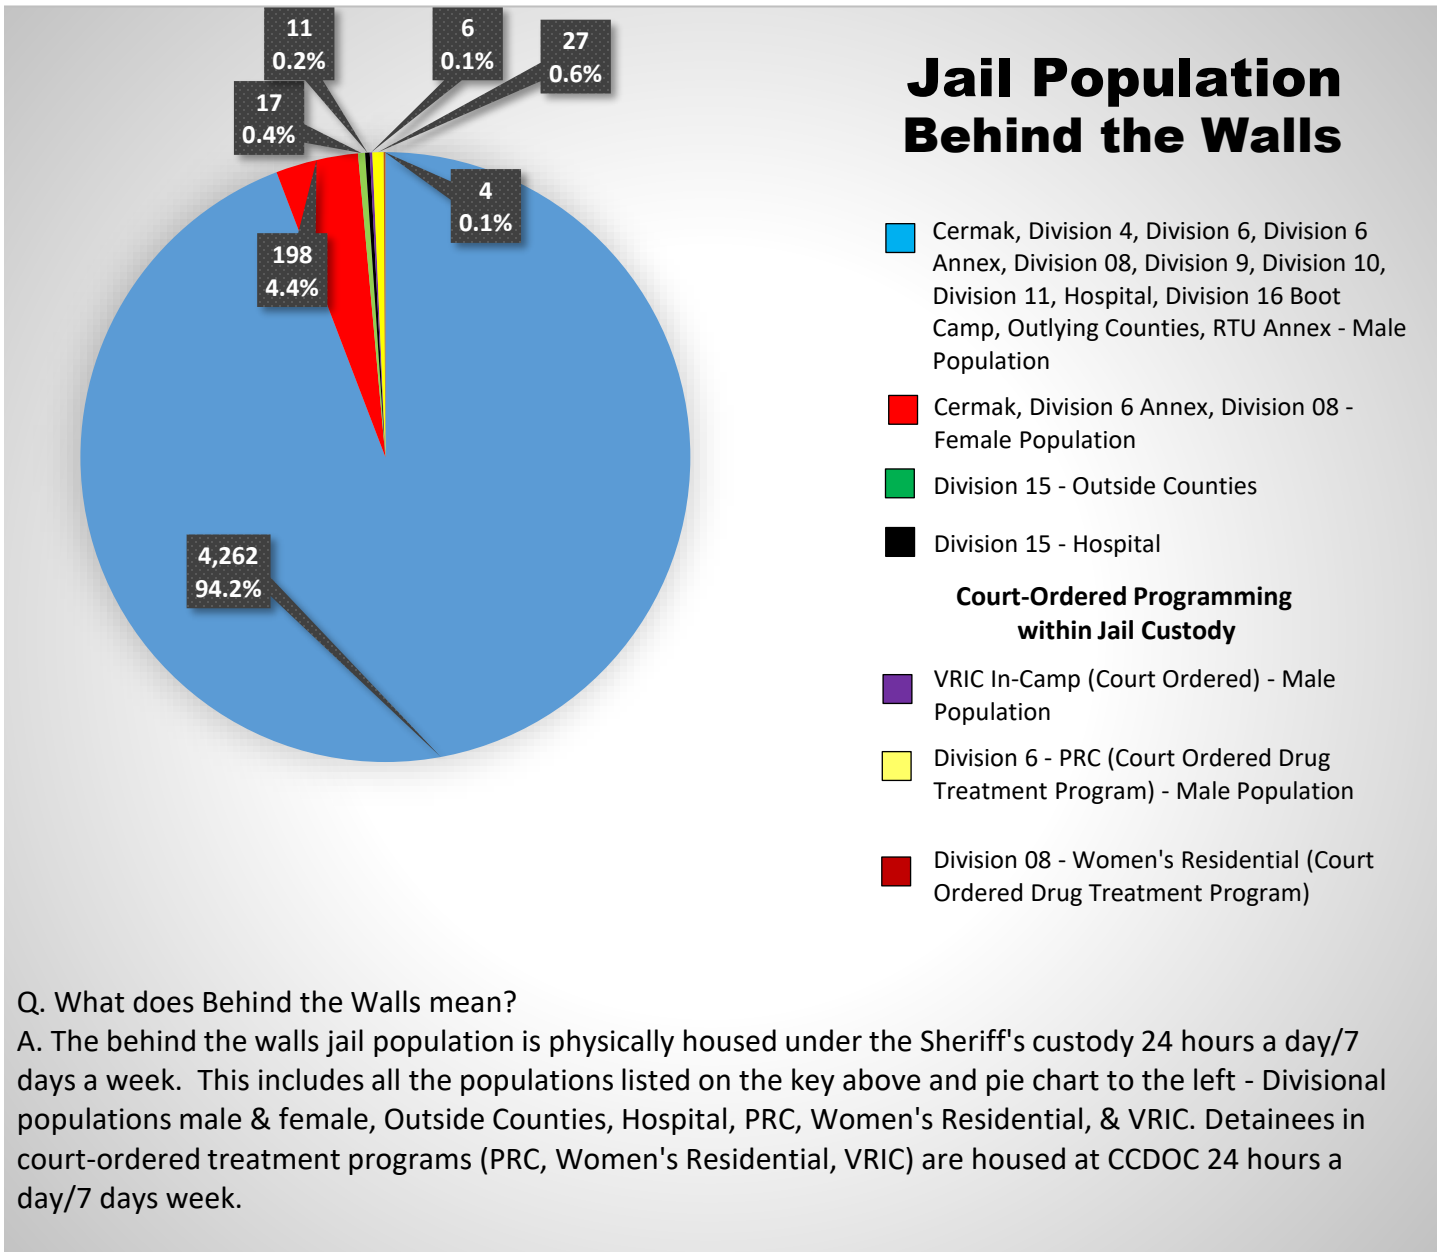

Sheriff's Daily Report 6/16/2020

Under the Custody of the Sheriff	
TOTAL MALE AND FEMALE	7,879
Jail Population	4,525
Community Corrections	3,354

Sheriff's Daily Report
6/16/2020

CCSO Population Demographics