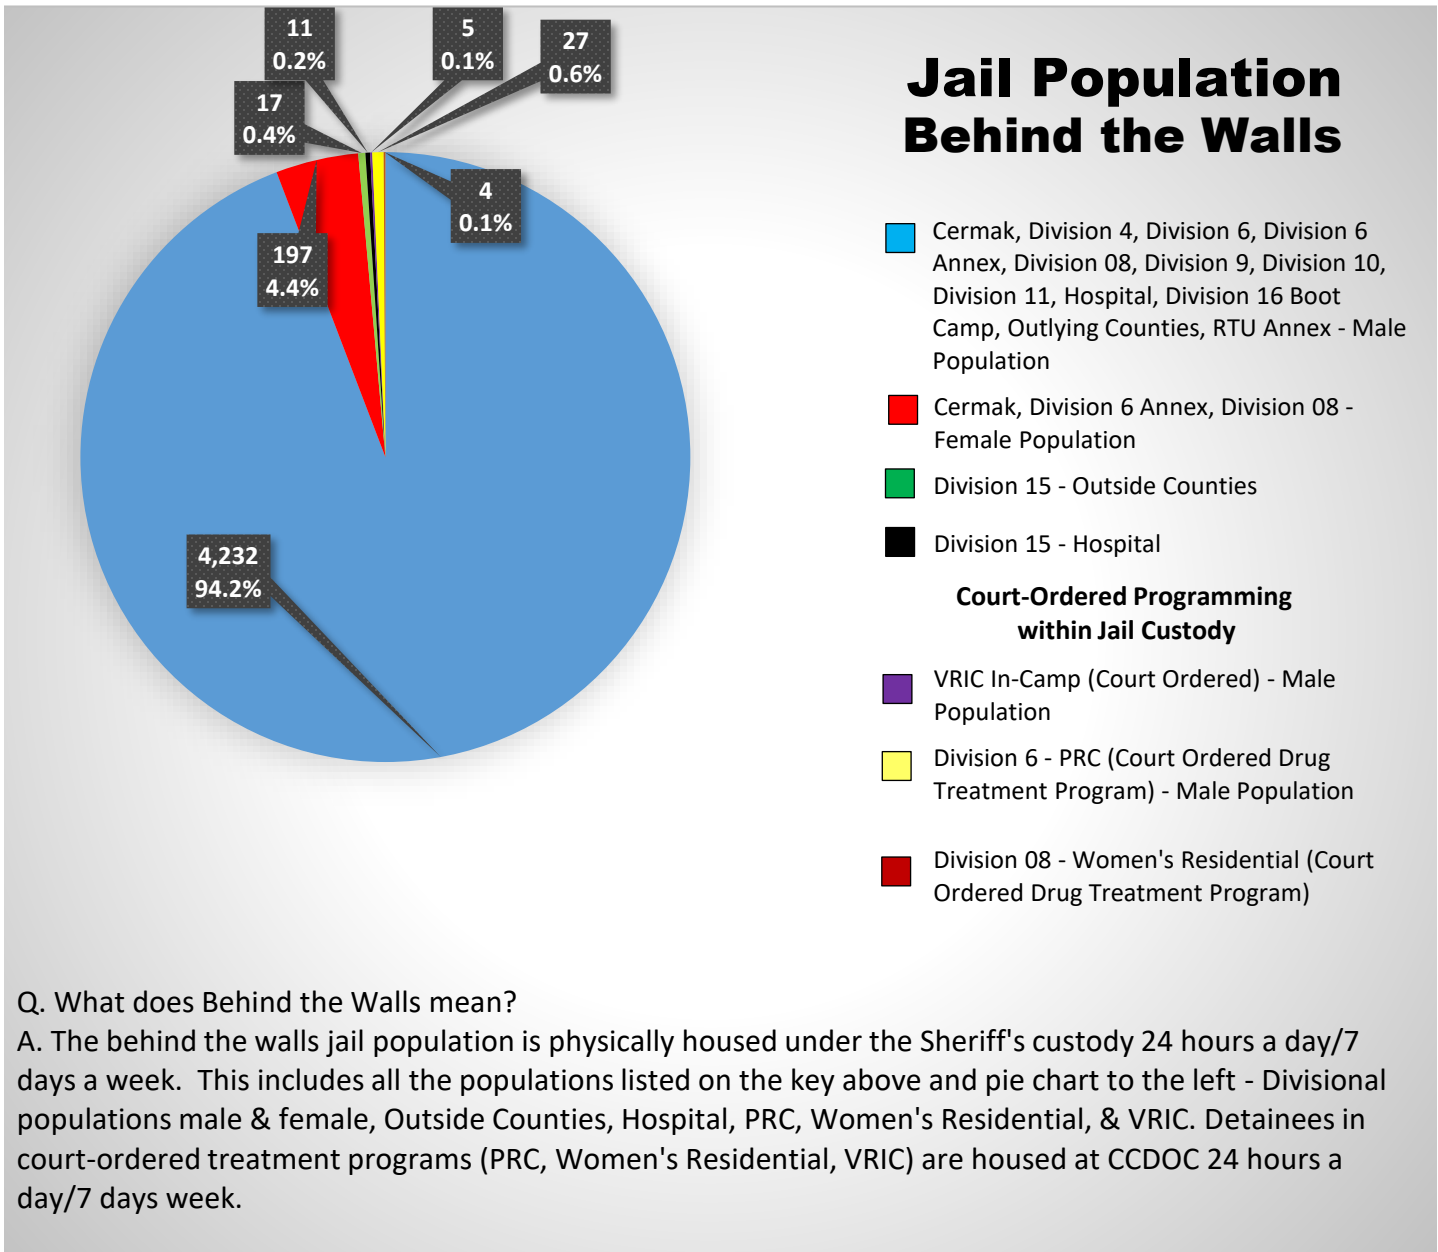

Sheriff's Daily Report 6/14/2020

Under the Custody of the Sheriff	
TOTAL MALE AND FEMALE	7,850
Jail Population	4,493
Community Corrections	3,357

Sheriff's Daily Report
6/14/2020

CCSO Population Demographics